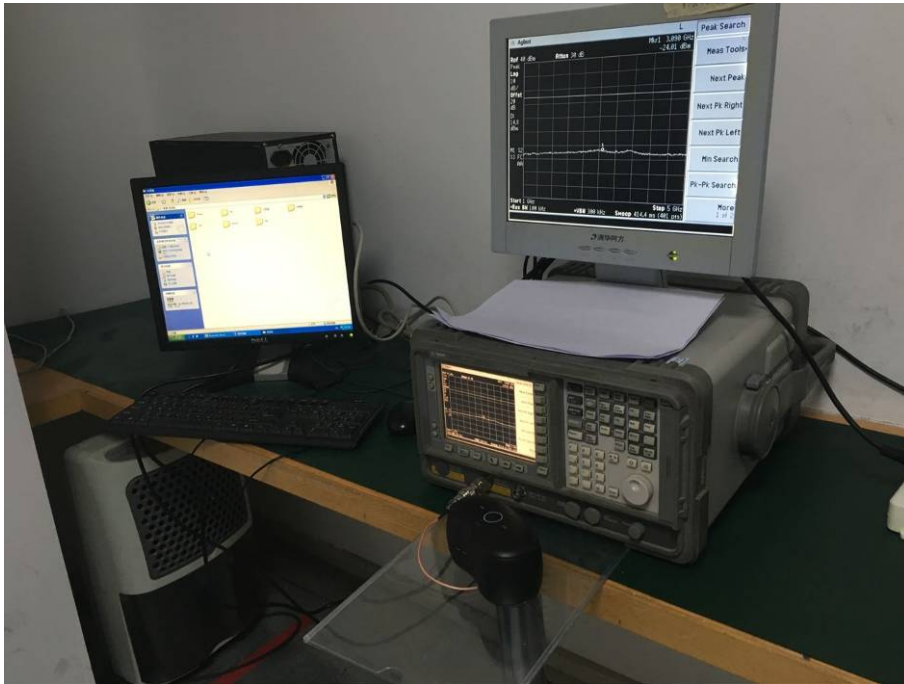

Model No.: DOSS SoundBox xs

RADIO FREQUENCY

AC POWER LINE CONDUCTED EMISSION

RADIATED EMISSION TEST SETUP (30 MHz to 1 GHz) FROM 1M-HEIGHT TEST TABLE

RADIATED EMISSION TEST SETUP (ABOVE 1 GHz) FROM 1.5M-HEIGHT TEST TABLE