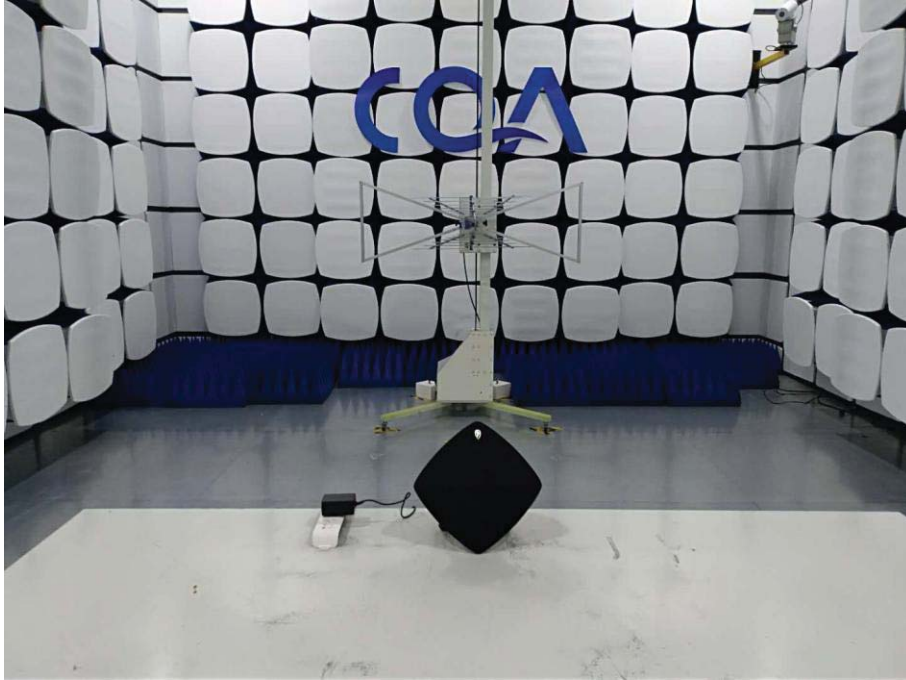

1 Photographs - EUT Test Setup

1.1 Radiated Spurious Emission

30MHz~1GHz:

Above 1GHz:

1.2 Conducted Emission