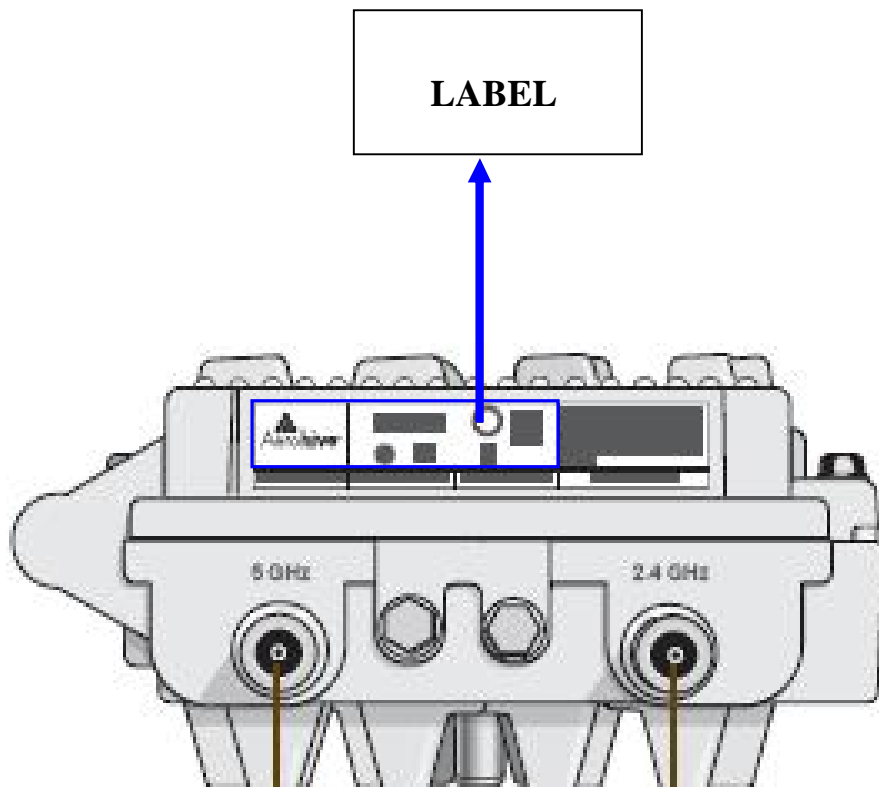

FCC LABEL LOCATION

The label will be permanently affixed at a conspicuous location on the device.

(Fig. 1) FCC ID: WBV-HIVEAP28ABG