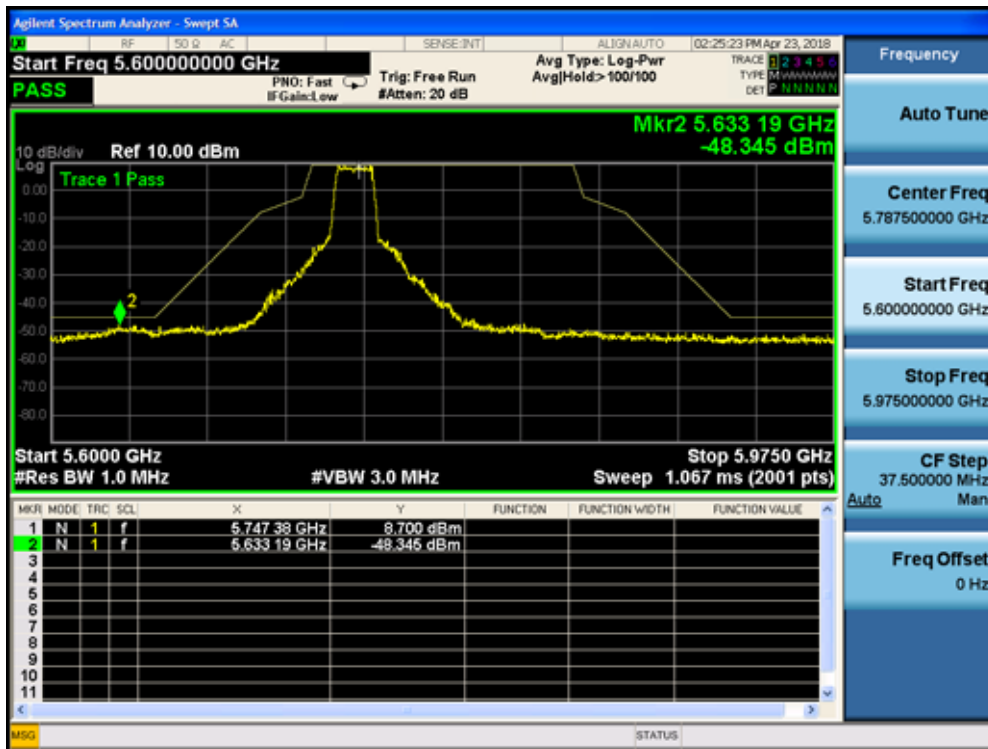

5785MHz by 802.11a:

5825MHz by 802.11a:

5180MHz by 802.11n(20MHz):

5320MHz by 802.11n(20MHz):

5500MHz by 802.11n(20MHz):

5745MHz by 802.11n(20MHz):

5785MHz by 802.11n(20MHz):

5825MHz by 802.11n(20MHz):

5190MHz by 802.11n(40MHz):

5310MHz by 802.11n(40MHz):

5510MHz by 802.11n(40MHz):

5755MHz by 802.11n(40MHz):

5795MHz by 802.11n(40MHz):