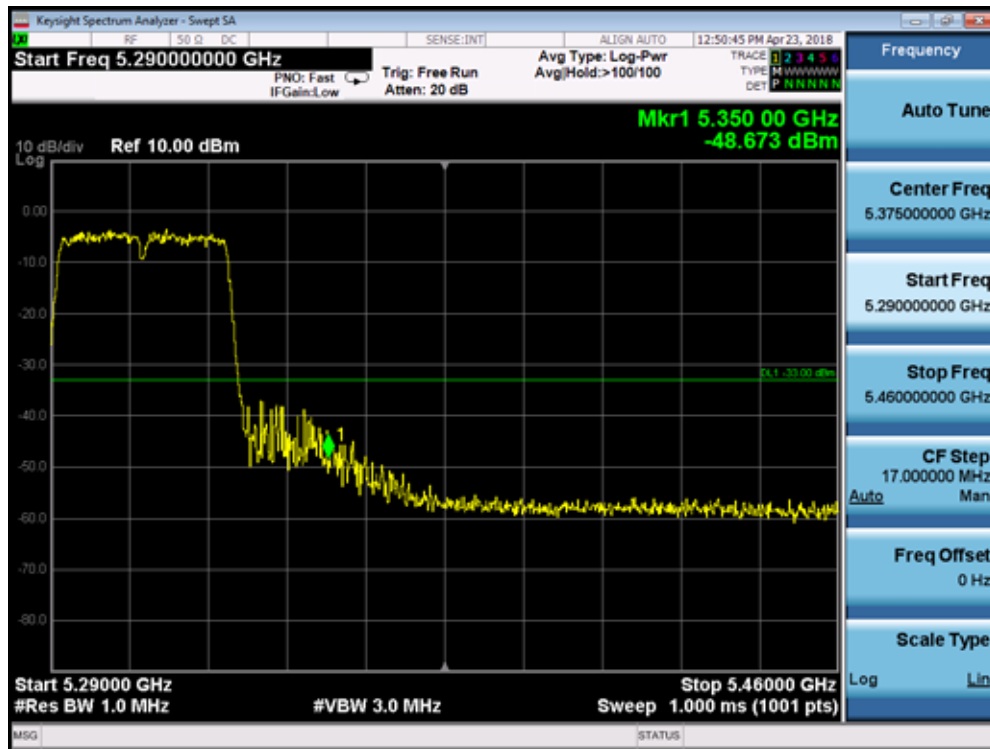

5500MHz by 802.11n(20MHz):

5745MHz by 802.11n(20MHz):

5785MHz by 802.11n(20MHz):

5825MHz by 802.11n(20MHz):

5190MHz by 802.11n(40MHz):

5310MHz by 802.11n(40MHz):

5510MHz by 802.11n(40MHz):

5755MHz by 802.11n(40MHz):