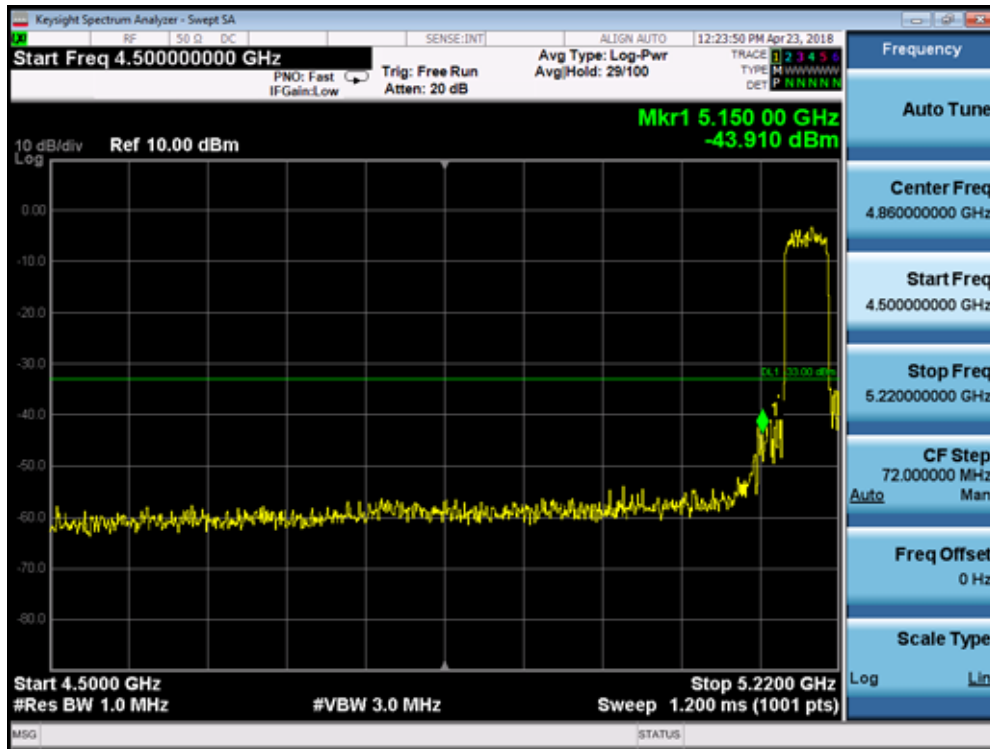

5180MHz by 802.11ax(20MHz):

5320MHz by 802.11ax(20MHz):

5500MHz by 802.11ax(20MHz):

5745MHz by 802.11ax(20MHz):

5785MHz by 802.11ax(20MHz):

5825MHz by 802.11ax(20MHz):

5190MHz by 802.11ax(40MHz):

5310MHz by 802.11ax(40MHz):