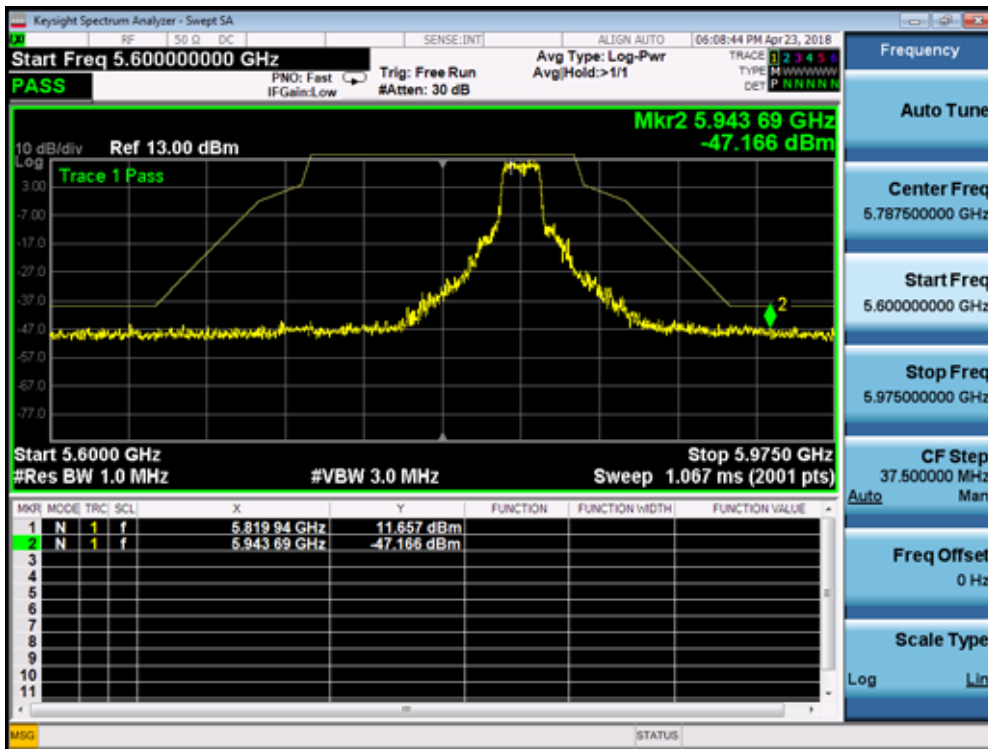

5500MHz by 802.11n(20MHz):

5745MHz by 802.11n(20MHz):

5785MHz by 802.11n(20MHz):

5825MHz by 802.11n(20MHz):

5190MHz by 802.11n(40MHz):

5310MHz by 802.11n(40MHz):

5510MHz by 802.11n(40MHz):

5755MHz by 802.11n(40MHz):