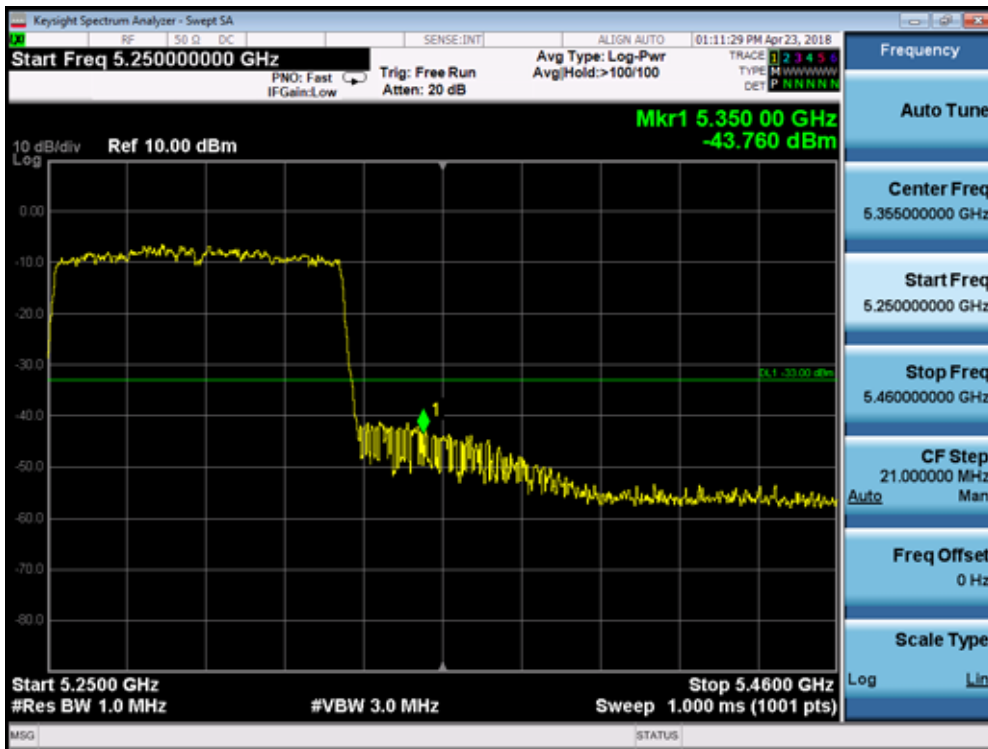

5510MHz by 802.11ax(40MHz):

5755MHz by 802.11ax(40MHz):

5795MHz by 802.11ax(40MHz):

5210MHz by 802.11ax(80MHz):

5290MHz by 802.11ax(80MHz):

5530MHz by 802.11ax(80MHz):

5775MHz by 802.11ax(80MHz):

5250MHz by 802.11ax(160MHz):