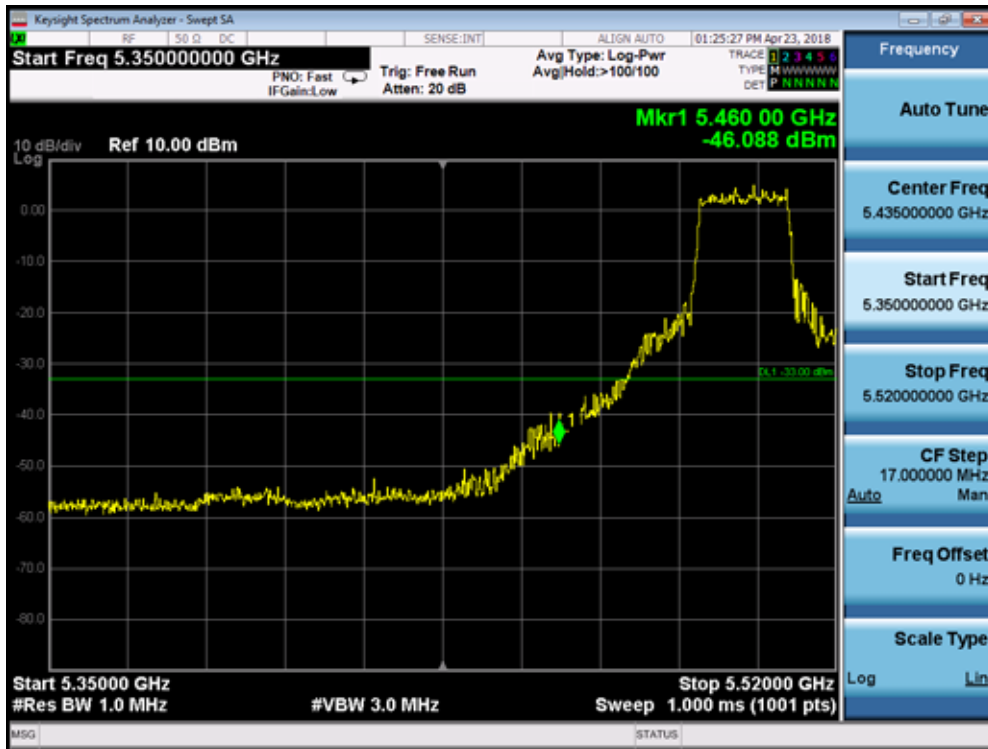

5310MHz by 802.11ac(40MHz):

5510MHz by 802.11ac(40MHz):

5755MHz by 802.11ac(40MHz):

5795MHz by 802.11ac(40MHz):

5210MHz by 802.11ac(80MHz):

5290MHz by 802.11ac(80MHz):

5530MHz by 802.11ac(80MHz):

5775MHz by 802.11ac(80MHz):

5180MHz by 802.11ax(20MHz):

5320MHz by 802.11ax(20MHz):

5500MHz by 802.11ax(20MHz):

5745MHz by 802.11ax(20MHz):

5785MHz by 802.11ax(20MHz):

5825MHz by 802.11ax(20MHz):

5190MHz by 802.11ax(40MHz):

5310MHz by 802.11ax(40MHz):