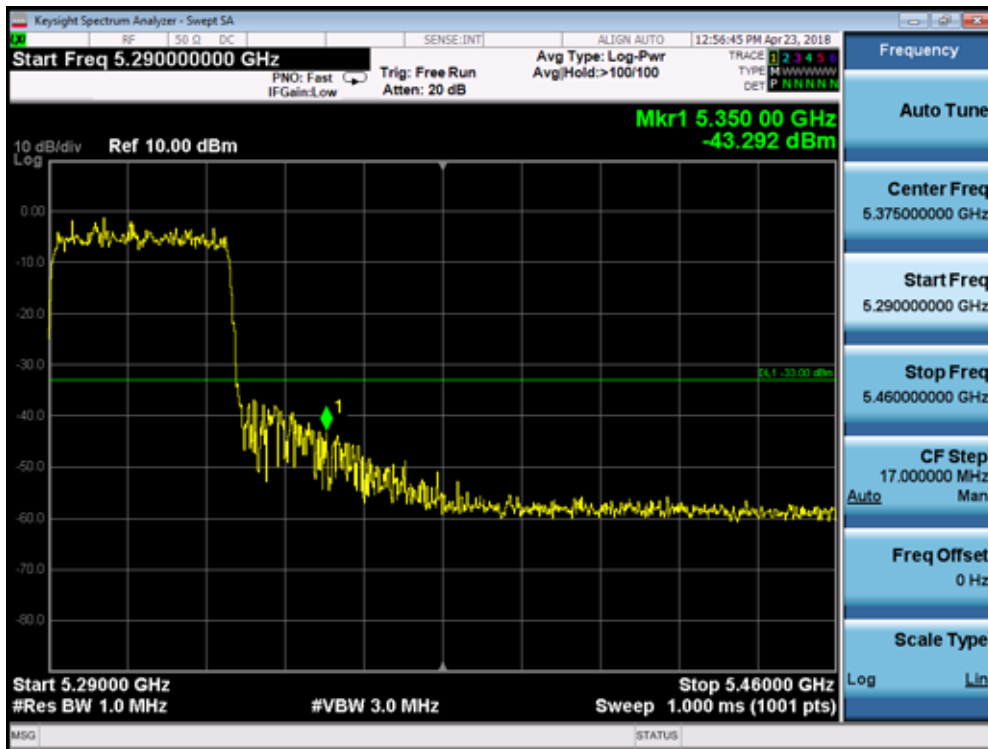

5310MHz by 802.11ac(40MHz):