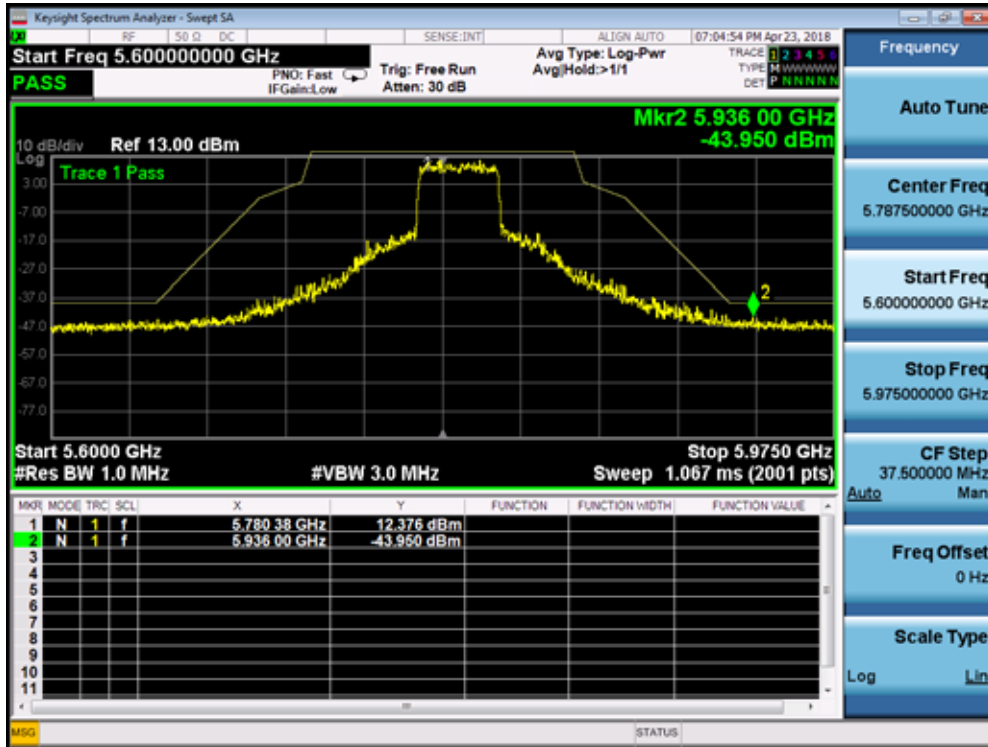

5180MHz by 802.11ax(20MHz):

5320MHz by 802.11ax(20MHz):

5500MHz by 802.11ax(20MHz):

5745MHz by 802.11ax(20MHz):

5785MHz by 802.11ax(20MHz):

5825MHz by 802.11ax(20MHz):

5190MHz by 802.11ax(40MHz):

5310MHz by 802.11ax(40MHz):

5510MHz by 802.11ax(40MHz):

5755MHz by 802.11ax(40MHz):

5795MHz by 802.11ax(40MHz):

5210MHz by 802.11ax(80MHz):

5290MHz by 802.11ax(80MHz):

5530MHz by 802.11ax(80MHz):

5775MHz by 802.11ax(80MHz):

5250MHz by 802.11ax(160MHz):