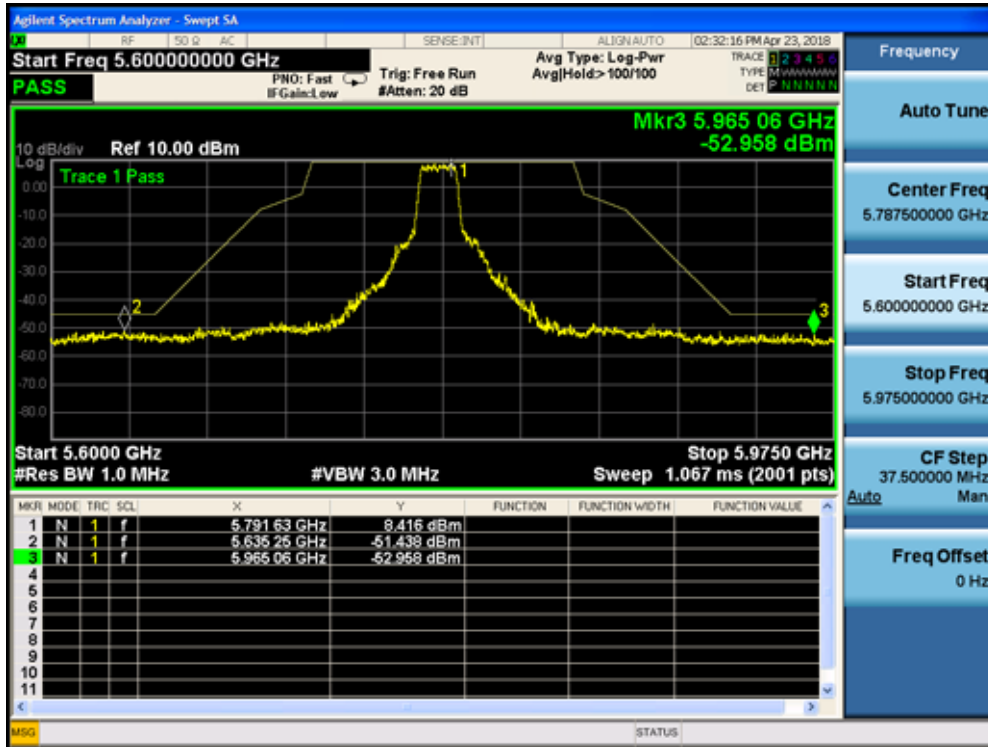

5785MHz by 802.11a:

5825MHz by 802.11a:

5180MHz by 802.11n(20MHz):

5320MHz by 802.11n(20MHz):

5500MHz by 802.11n(20MHz):

5745MHz by 802.11n(20MHz):

5785MHz by 802.11n(20MHz):

5825MHz by 802.11n(20MHz):

5190MHz by 802.11n(40MHz):

5310MHz by 802.11n(40MHz):

5510MHz by 802.11n(40MHz):

5755MHz by 802.11n(40MHz):

5795MHz by 802.11n(40MHz):