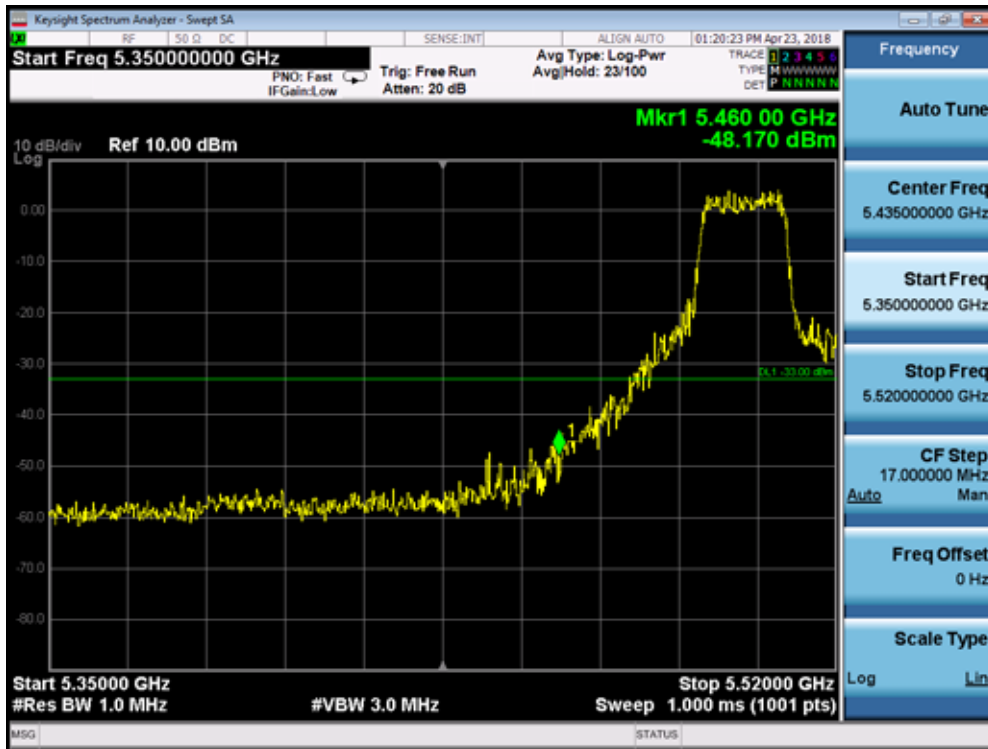

5500MHz by 802.11n(20MHz):

5745MHz by 802.11n(20MHz):

5785MHz by 802.11n(20MHz):

5825MHz by 802.11n(20MHz):

5190MHz by 802.11n(40MHz):

5310MHz by 802.11n(40MHz):

5510MHz by 802.11n(40MHz):

5755MHz by 802.11n(40MHz):