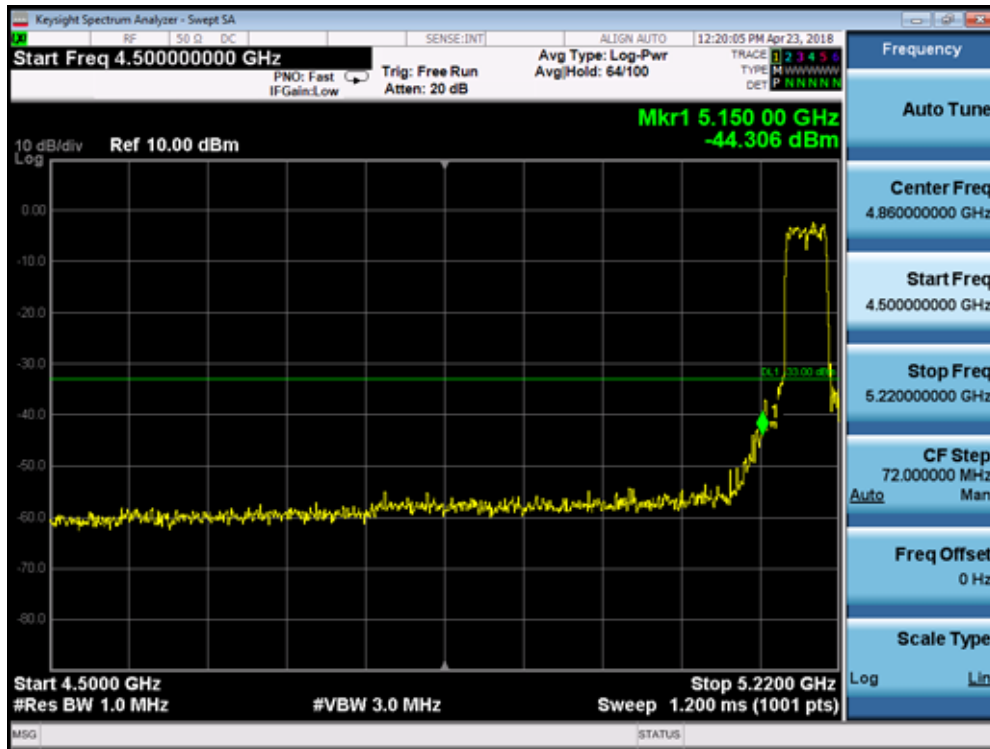

5500MHz by 802.11n(20MHz):

5745MHz by 802.11n(20MHz):

5785MHz by 802.11n(20MHz):

5825MHz by 802.11n(20MHz):

5190MHz by 802.11n(40MHz):

5310MHz by 802.11n(40MHz):

5510MHz by 802.11n(40MHz):

5755MHz by 802.11n(40MHz):