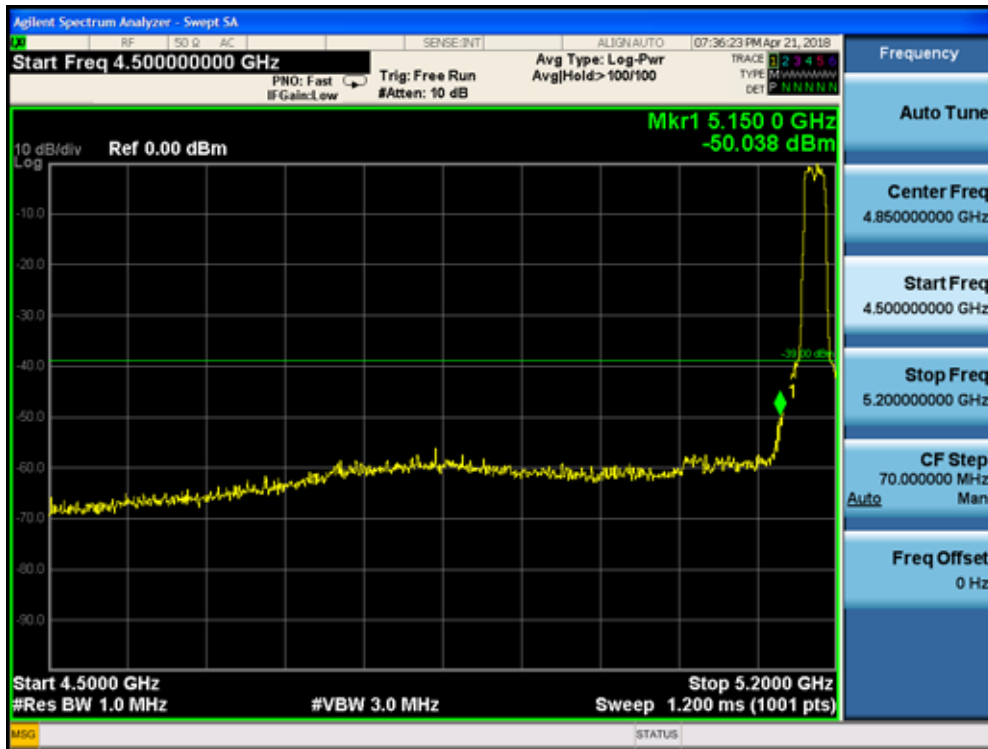

5180MHz by 802.11n(20MHz):