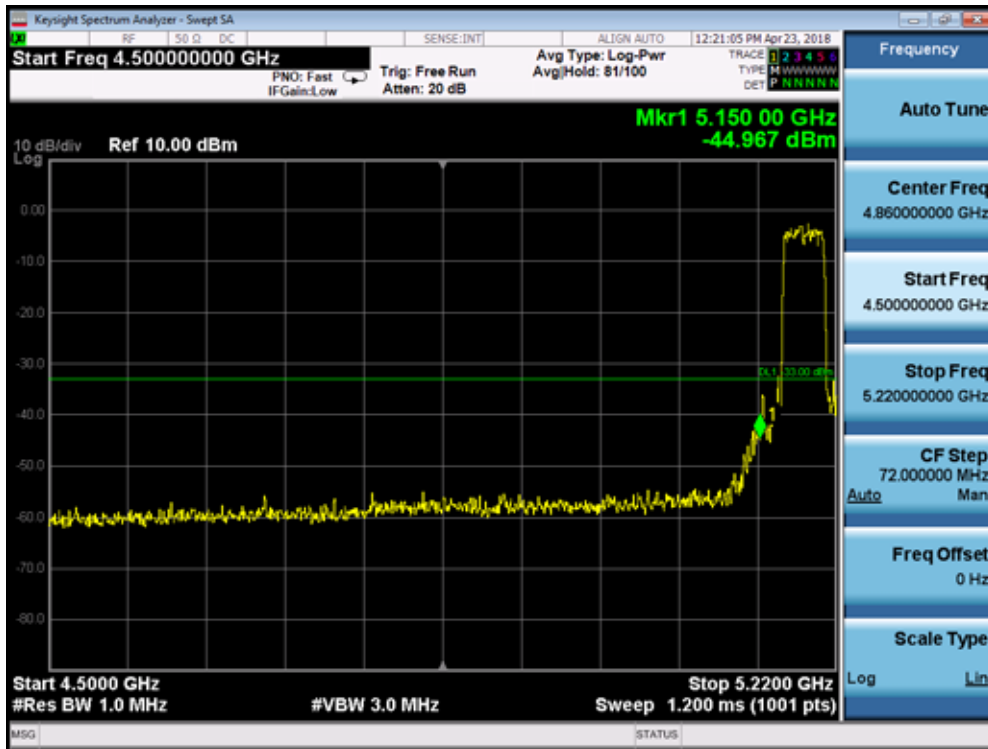

5795MHz by 802.11n(40MHz):

5180MHz by 802.11ac(20MHz):

5320MHz by 802.11ac(20MHz):

5500MHz by 802.11ac(20MHz):

5745MHz by 802.11ac(20MHz):

5785MHz by 802.11ac(20MHz):

5825MHz by 802.11ac(20MHz):

5190MHz by 802.11ac(40MHz):