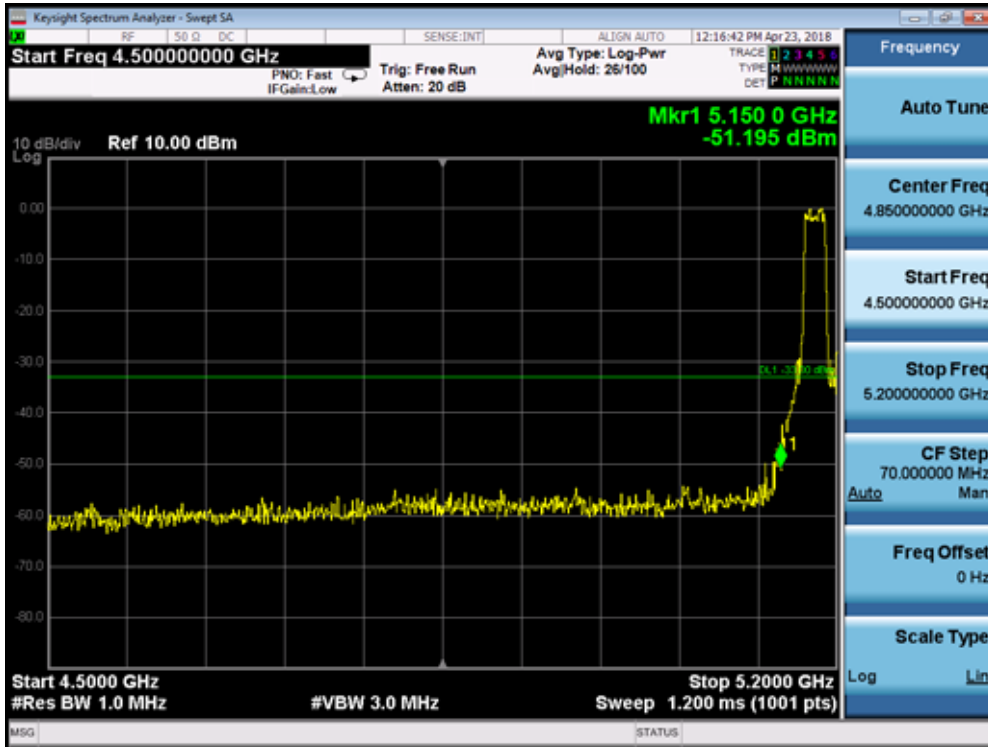

5180MHz by 802.11ac(20MHz):