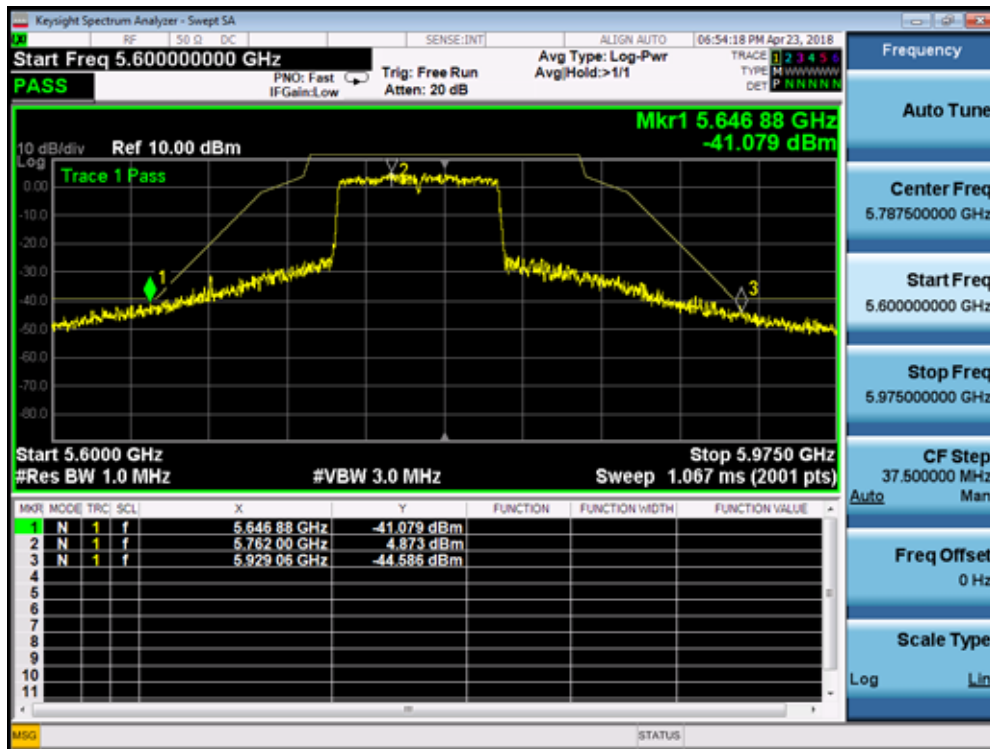

5310MHz by 802.11ac(40MHz):

5510MHz by 802.11ac(40MHz):

5755MHz by 802.11ac(40MHz):

5795MHz by 802.11ac(40MHz):

5210MHz by 802.11ac(80MHz):

5290MHz by 802.11ac(80MHz):

5530MHz by 802.11ac(80MHz):

5775MHz by 802.11ac(80MHz):

5180MHz by 802.11ax(20MHz):

5320MHz by 802.11ax(20MHz):

5500MHz by 802.11ax(20MHz):

5745MHz by 802.11ax(20MHz):

5785MHz by 802.11ax(20MHz):

5825MHz by 802.11ax(20MHz):

5190MHz by 802.11ax(40MHz):

5310MHz by 802.11ax(40MHz):