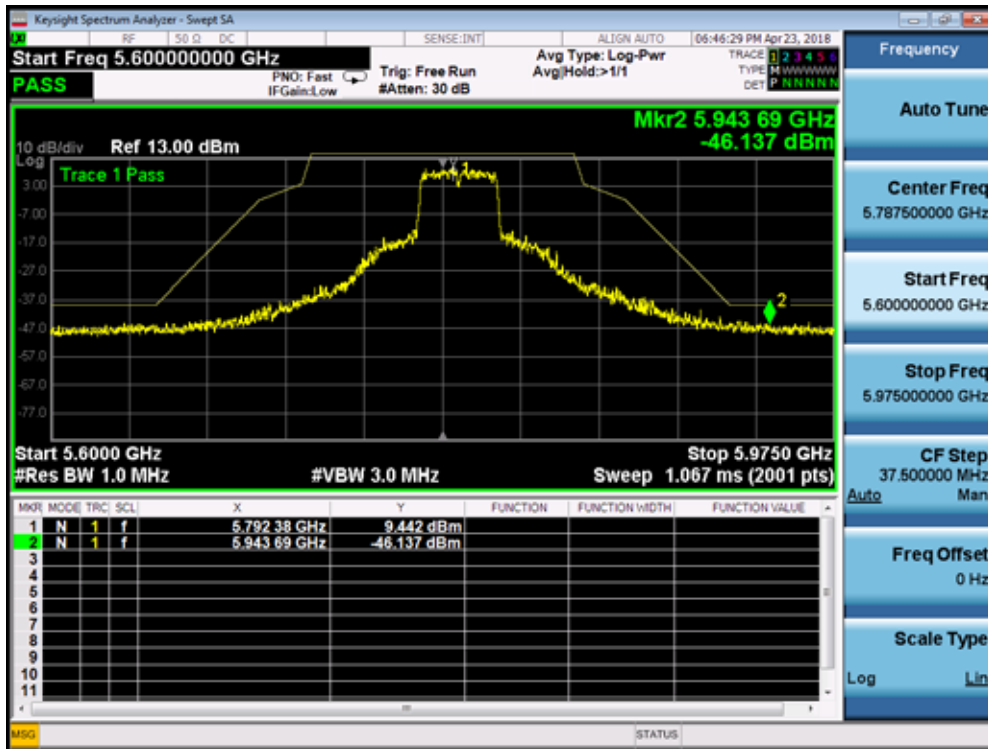

5795MHz by 802.11n(40MHz):