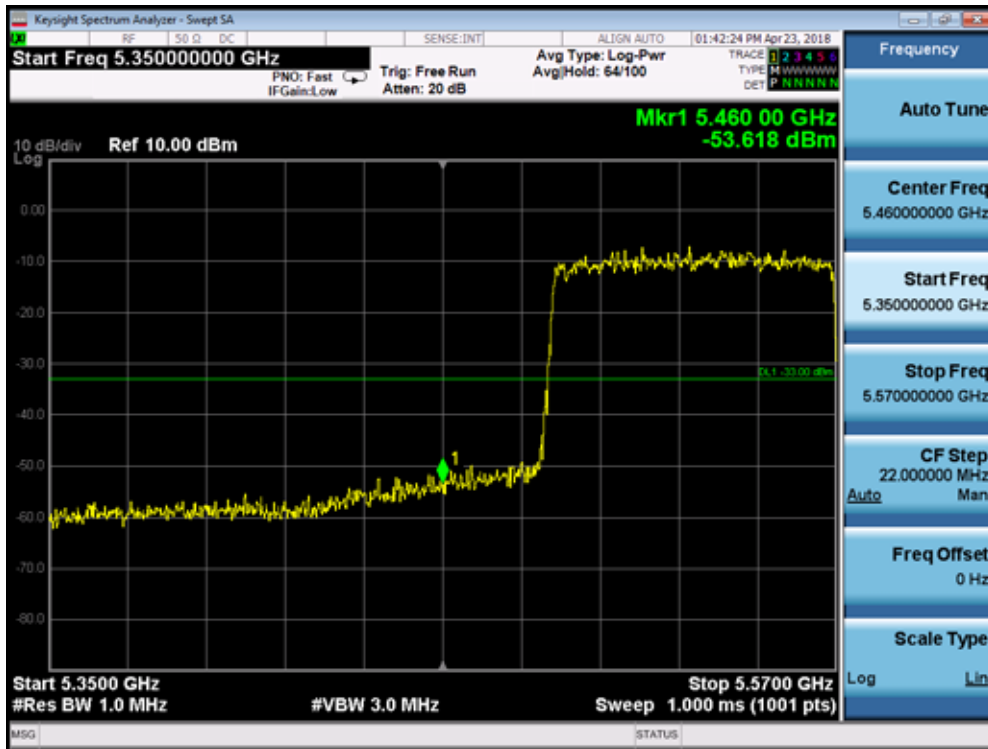

5510MHz by 802.11ax(40MHz):

5755MHz by 802.11ax(40MHz):

5795MHz by 802.11ax(40MHz):

5210MHz by 802.11ax(80MHz):

5290MHz by 802.11ax(80MHz):

5530MHz by 802.11ax(80MHz):

5775MHz by 802.11ax(80MHz):

5250MHz by 802.11ax(160MHz):