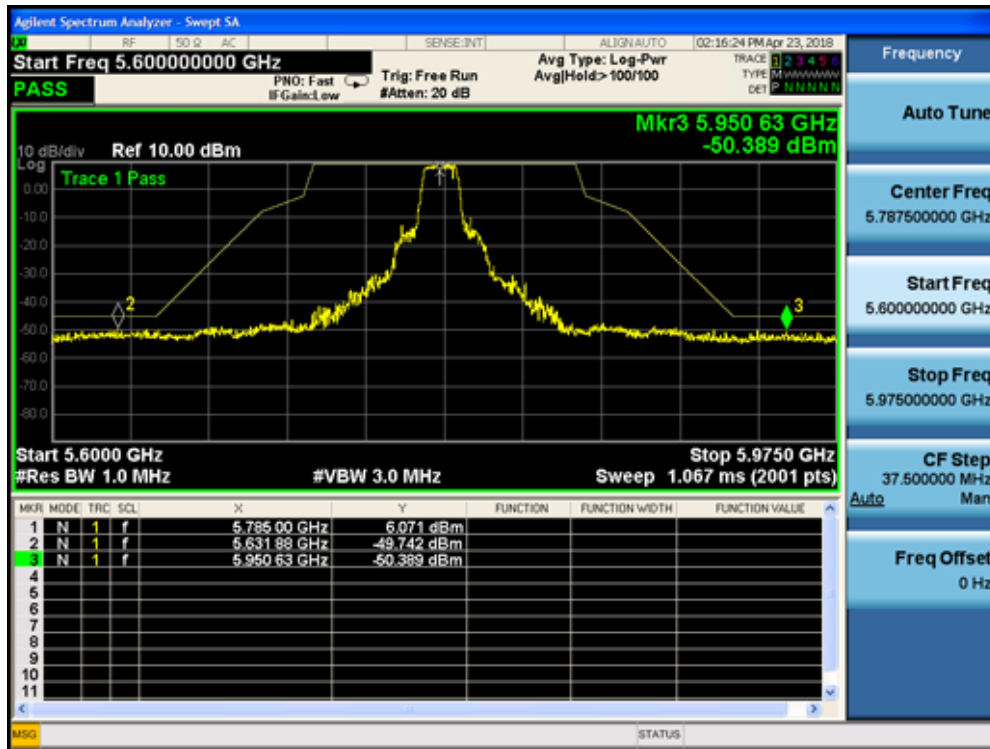

5570MHz by 802.11ax(160MHz):

PK-Ant 0+1+2+3 with CDD:

Band I PK Limit=74 dBuV/m-95.2-10lg4 (4tx) -12 (Directional Gain) =-39.2dbm

5180MHz by 802.11a:

5320MHz by 802.11a:

5500MHz by 802.11a:

5745MHz by 802.11a:

5785MHz by 802.11a:

5825MHz by 802.11a:

5180MHz by 802.11n(20MHz):

5320MHz by 802.11n(20MHz):

5500MHz by 802.11n(20MHz):

5745MHz by 802.11n(20MHz):

5785MHz by 802.11n(20MHz):

5825MHz by 802.11n(20MHz):