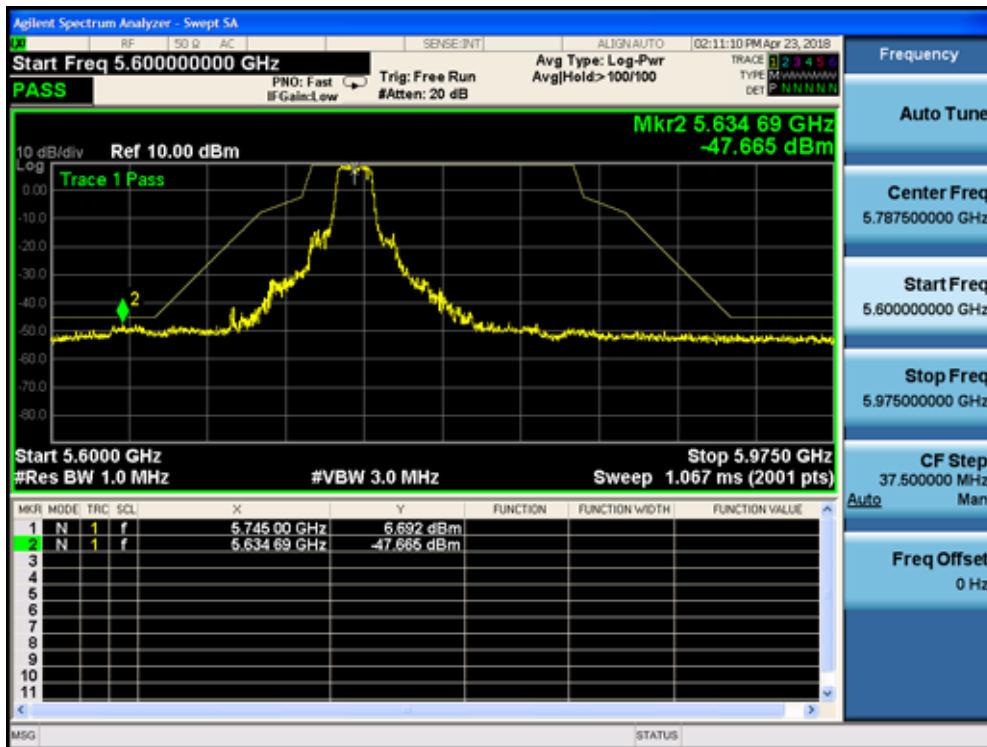

5570MHz by 802.11ax(160MHz):

PK-Ant 0+1+2+3 with CDD:

Band I PK Limit=74 dBuV/m-95.2-10lg4 (4tx) -12 (Directional Gain) =-39.2dbm

5180MHz by 802.11a:

5320MHz by 802.11a:

5500MHz by 802.11a:

5745MHz by 802.11a:

5785MHz by 802.11a:

5825MHz by 802.11a:

5180MHz by 802.11n(20MHz):

5320MHz by 802.11n(20MHz):

5500MHz by 802.11n(20MHz):

5745MHz by 802.11n(20MHz):

5785MHz by 802.11n(20MHz):

5825MHz by 802.11n(20MHz):