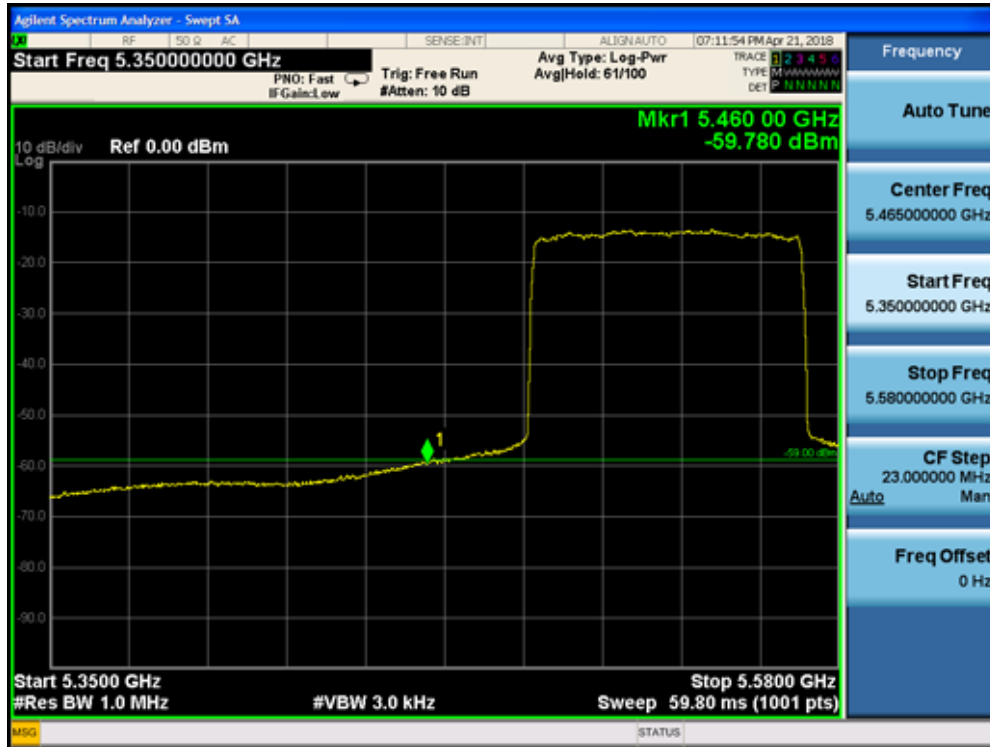

5500MHz by 802.11ax(20MHz):

5190MHz by 802.11ax(40MHz):

5310MHz by 802.11ax(40MHz):

5510MHz by 802.11ax(40MHz):

5210MHz by 802.11ax(80MHz):

5290MHz by 802.11ax(80MHz):

5530MHz by 802.11ax(80MHz):

5250MHz by 802.11ax(160MHz):

5570MHz by 802.11ax(160MHz):

PK-Ant 0+1+2+3 with CDD:

Band I PK Limit=74 dBuV/m-95.2-10lg4 (4tx) -12 (Directional Gain) =-39.2dbm

5180MHz by 802.11a:

5320MHz by 802.11a:

5500MHz by 802.11a:

5745MHz by 802.11a: