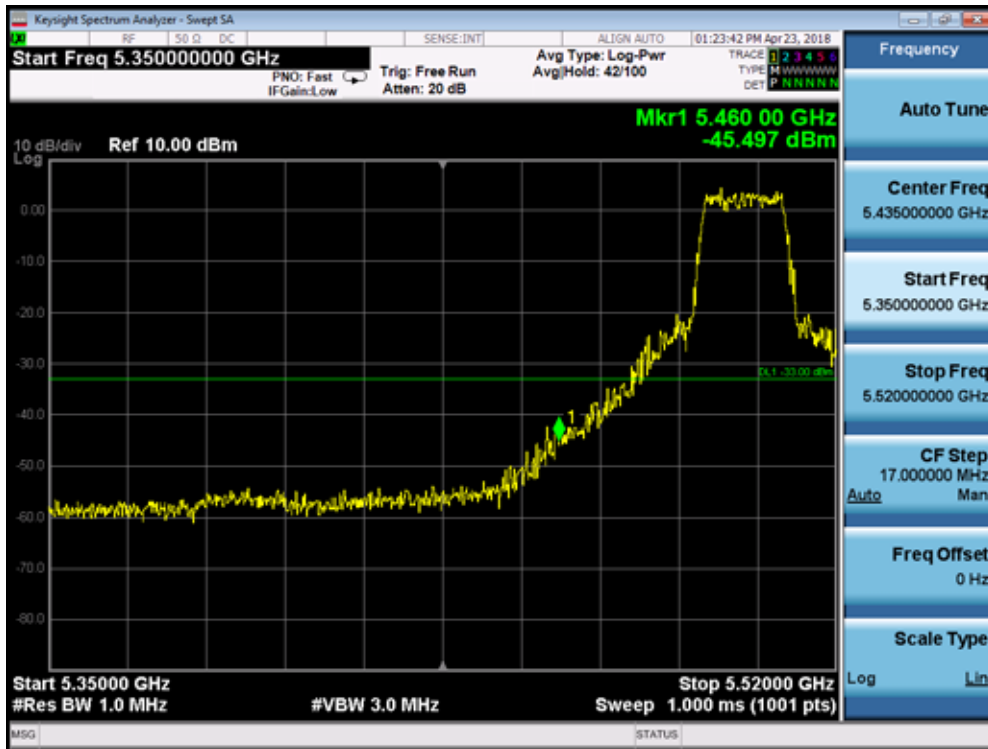

5795MHz by 802.11n(40MHz):

5180MHz by 802.11ac(20MHz):

5320MHz by 802.11ac(20MHz):

5500MHz by 802.11ac(20MHz):

5745MHz by 802.11ac(20MHz):

5785MHz by 802.11ac(20MHz):

5825MHz by 802.11ac(20MHz):

5190MHz by 802.11ac(40MHz):