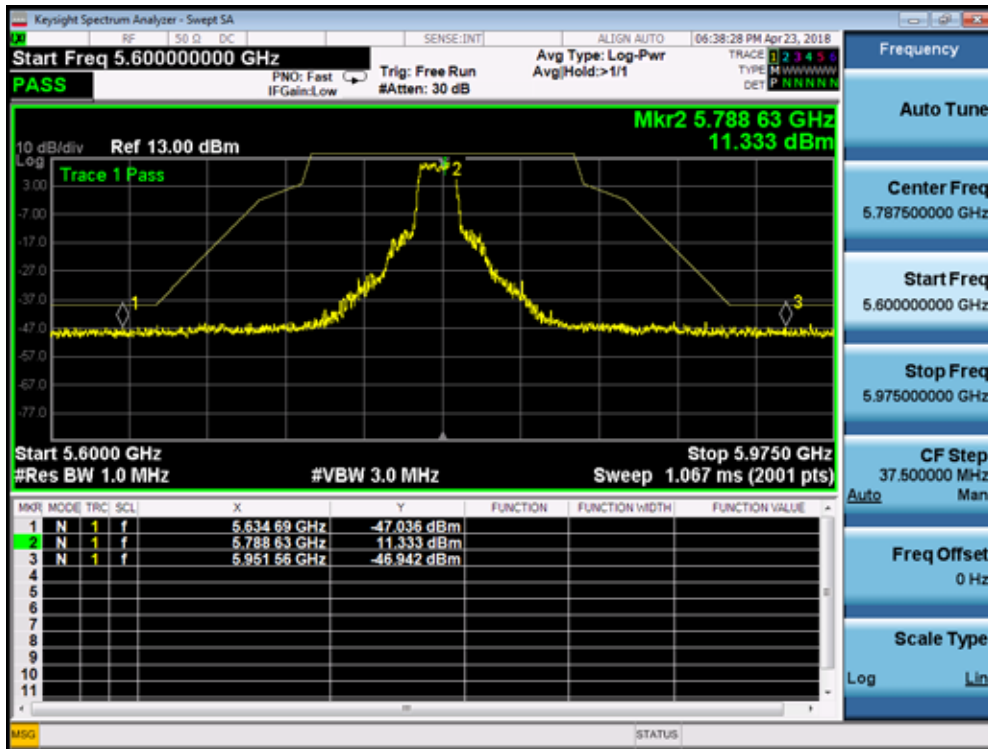

5795MHz by 802.11n(40MHz):

5180MHz by 802.11ac(20MHz):

5320MHz by 802.11ac(20MHz):

5500MHz by 802.11ac(20MHz):

5745MHz by 802.11ac(20MHz):

5785MHz by 802.11ac(20MHz):

5825MHz by 802.11ac(20MHz):

5190MHz by 802.11ac(40MHz):