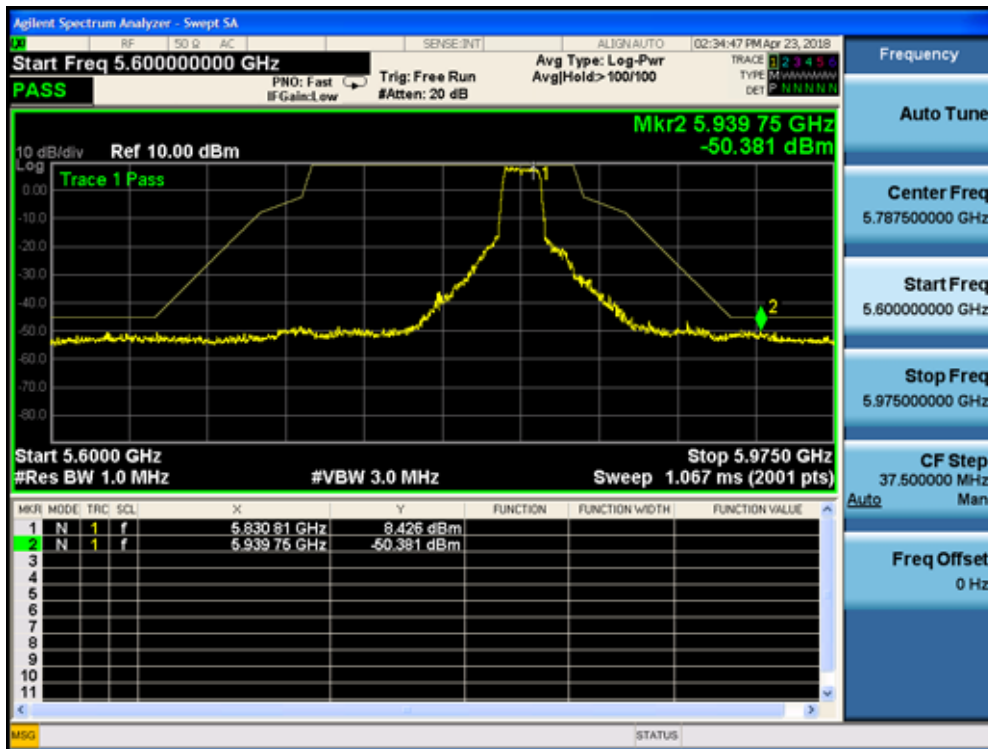

5785MHz by 802.11a:

5825MHz by 802.11a:

5180MHz by 802.11n(20MHz):

5320MHz by 802.11n(20MHz):

5500MHz by 802.11n(20MHz):

5745MHz by 802.11n(20MHz):

5785MHz by 802.11n(20MHz):

5825MHz by 802.11n(20MHz):

5190MHz by 802.11n(40MHz):

5310MHz by 802.11n(40MHz):

5510MHz by 802.11n(40MHz):

5755MHz by 802.11n(40MHz):

5795MHz by 802.11n(40MHz):