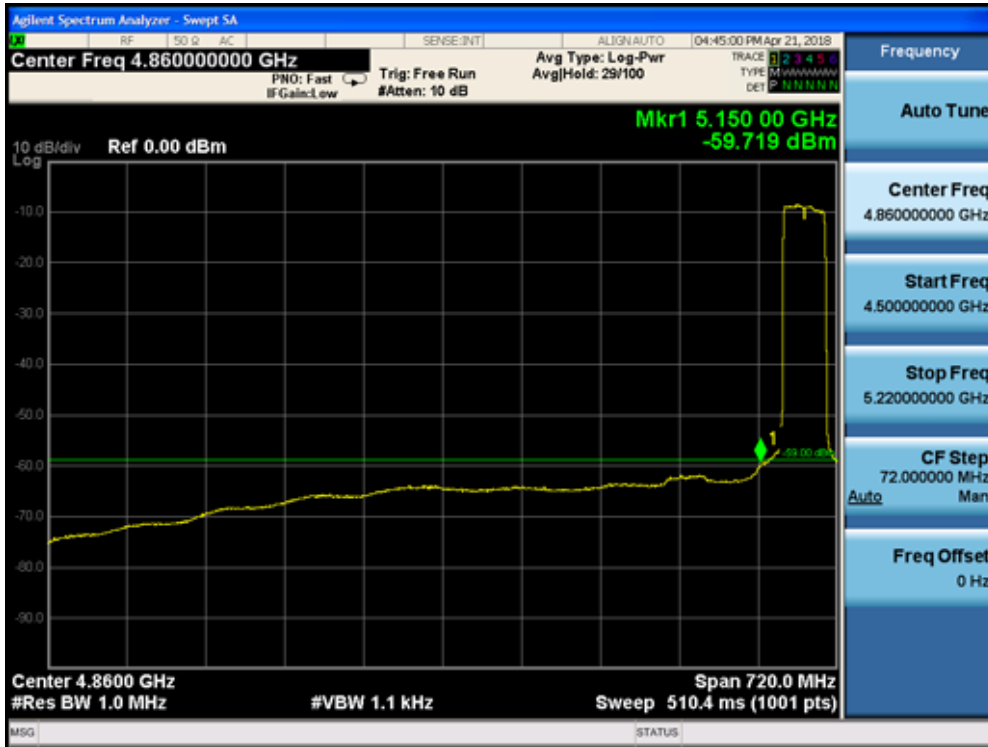

5320MHz by 802.11n(20MHz):

5500MHz by 802.11n(20MHz):

5190MHz by 802.11n(40MHz):

5310MHz by 802.11n(40MHz):

5510MHz by 802.11n(40MHz):

5180MHz by 802.11ac(20MHz):

5320MHz by 802.11ac(20MHz):

5500MHz by 802.11ac(20MHz):

5190MHz by 802.11ac(40MHz):

5310MHz by 802.11ac(40MHz):

5510MHz by 802.11ac(40MHz):

5210MHz by 802.11ac(80MHz):

5290MHz by 802.11ac(80MHz):

5530MHz by 802.11ac(80MHz):

5180MHz by 802.11ax(20MHz):

5320MHz by 802.11ax(20MHz):