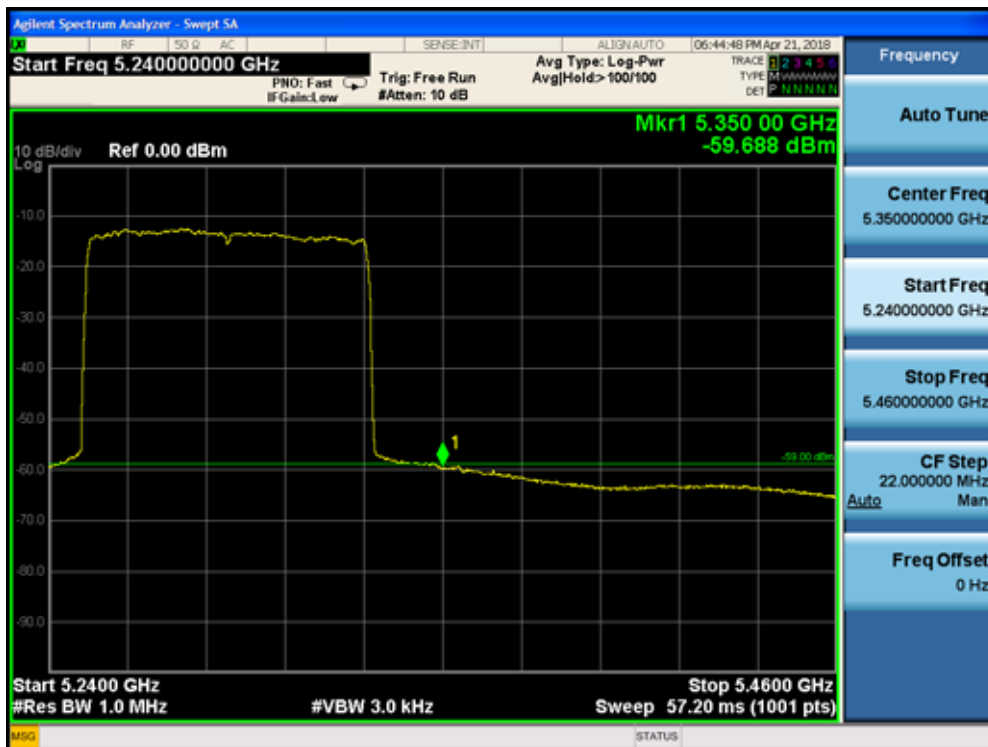

5500MHz by 802.11ax(20MHz):

5190MHz by 802.11ax(40MHz):

5310MHz by 802.11ax(40MHz):

5510MHz by 802.11ax(40MHz):

5210MHz by 802.11ax(80MHz):

5290MHz by 802.11ax(80MHz):

5530MHz by 802.11ax(80MHz):

5250MHz by 802.11ax(160MHz):