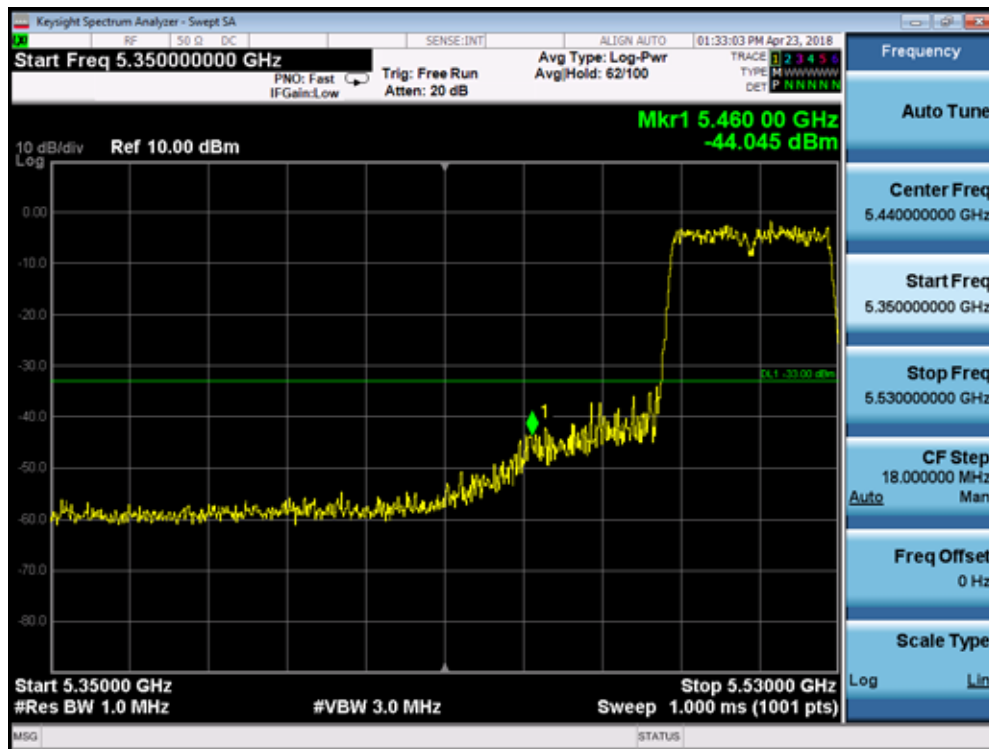

5510MHz by 802.11ac(40MHz):