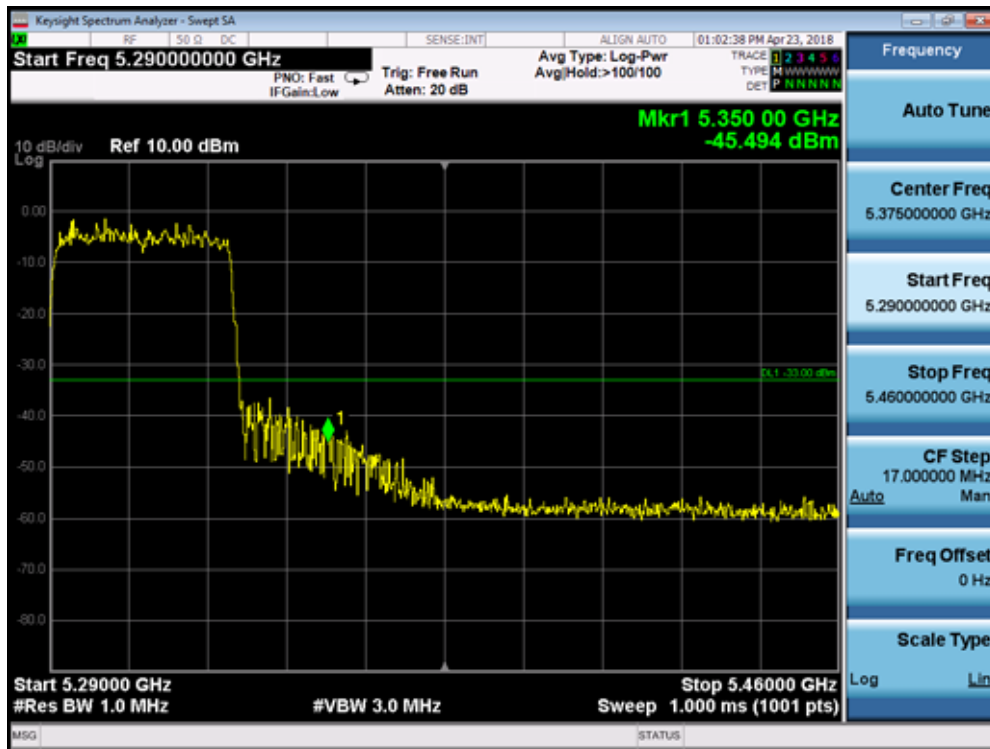

5180MHz by 802.11ax(20MHz):

5320MHz by 802.11ax(20MHz):

5500MHz by 802.11ax(20MHz):

5745MHz by 802.11ax(20MHz):

5785MHz by 802.11ax(20MHz):

5825MHz by 802.11ax(20MHz):

5190MHz by 802.11ax(40MHz):

5310MHz by 802.11ax(40MHz):