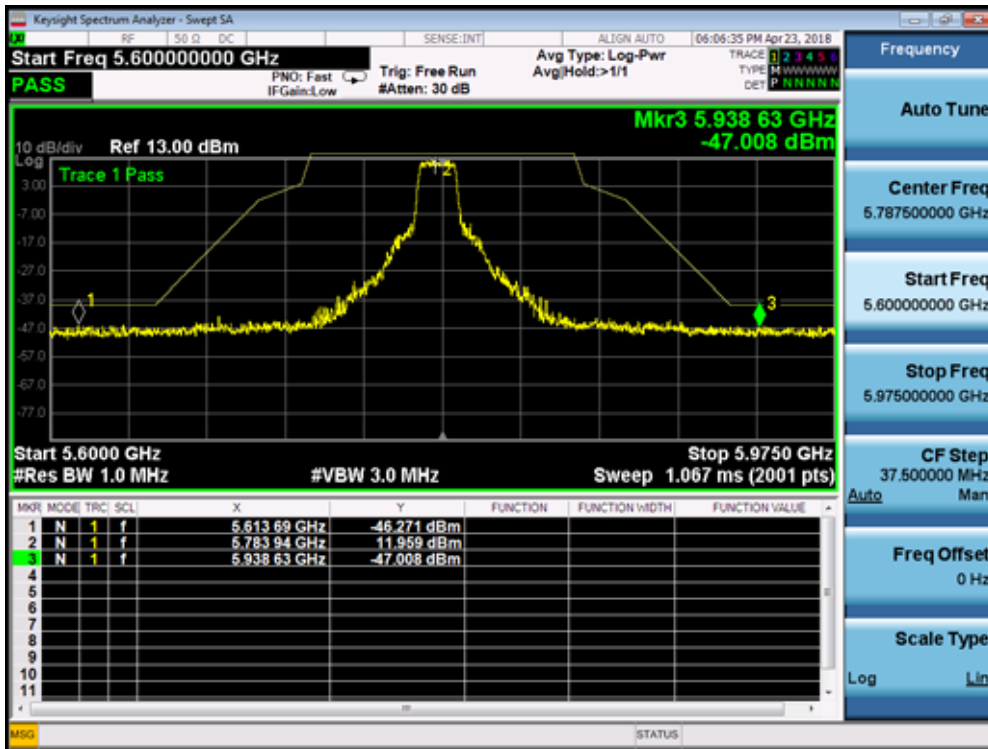

5500MHz by 802.11n(20MHz):

5745MHz by 802.11n(20MHz):

5785MHz by 802.11n(20MHz):

5825MHz by 802.11n(20MHz):

5190MHz by 802.11n(40MHz):

5310MHz by 802.11n(40MHz):

5510MHz by 802.11n(40MHz):

5755MHz by 802.11n(40MHz):