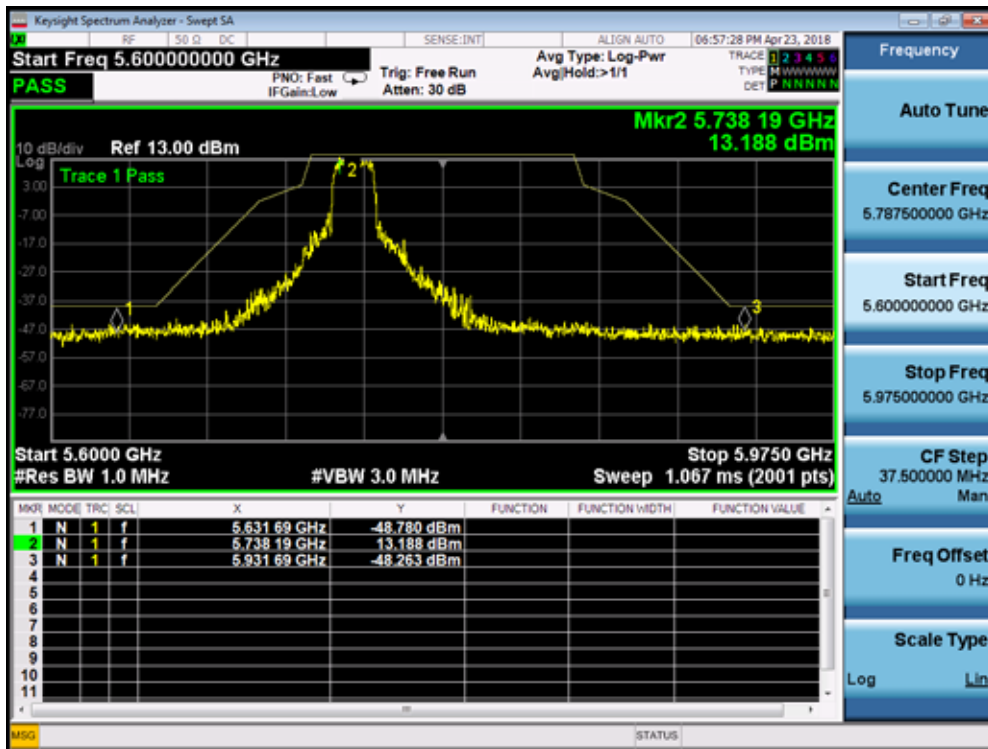

5180MHz by 802.11ax(20MHz):

5320MHz by 802.11ax(20MHz):

5500MHz by 802.11ax(20MHz):

5745MHz by 802.11ax(20MHz):

5785MHz by 802.11ax(20MHz):

5825MHz by 802.11ax(20MHz):

5190MHz by 802.11ax(40MHz):

5310MHz by 802.11ax(40MHz):