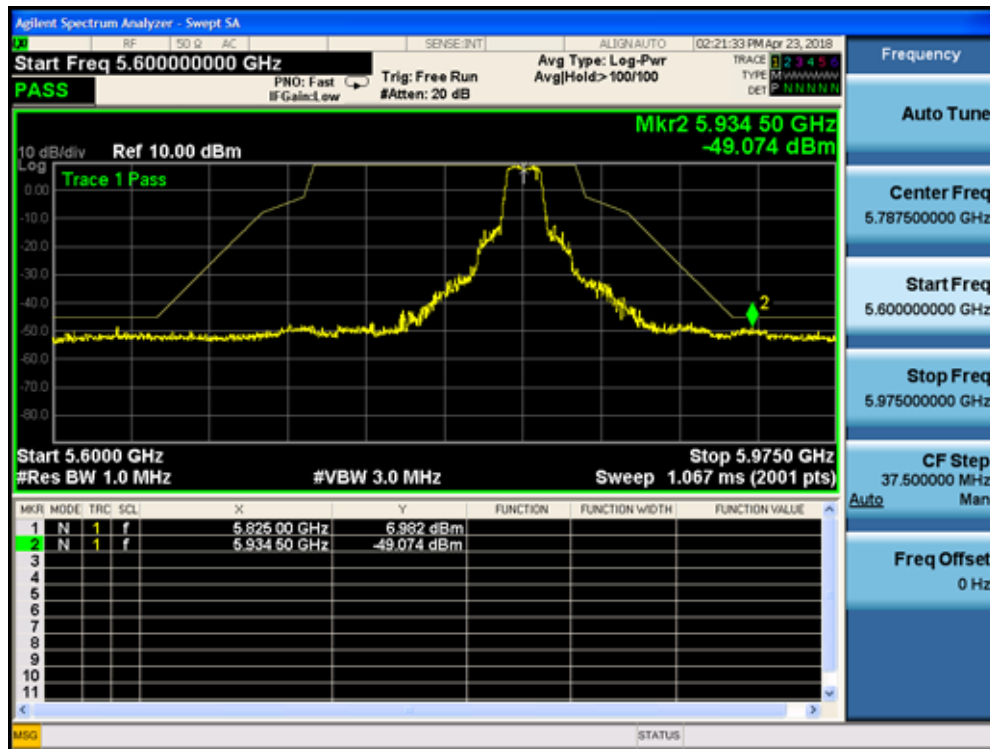

5570MHz by 802.11ax(160MHz):

PK-Ant 0+1+2+3 with CDD:

Band I PK Limit=74 dBuV/m-95.2-10lg4 (4tx) -12 (Directional Gain) =-39.2dbm

5180MHz by 802.11a:

5320MHz by 802.11a:

5500MHz by 802.11a:

5745MHz by 802.11a:

5785MHz by 802.11a:

5825MHz by 802.11a:

5180MHz by 802.11n(20MHz):

5320MHz by 802.11n(20MHz):

5500MHz by 802.11n(20MHz):

5745MHz by 802.11n(20MHz):

5785MHz by 802.11n(20MHz):

5825MHz by 802.11n(20MHz):