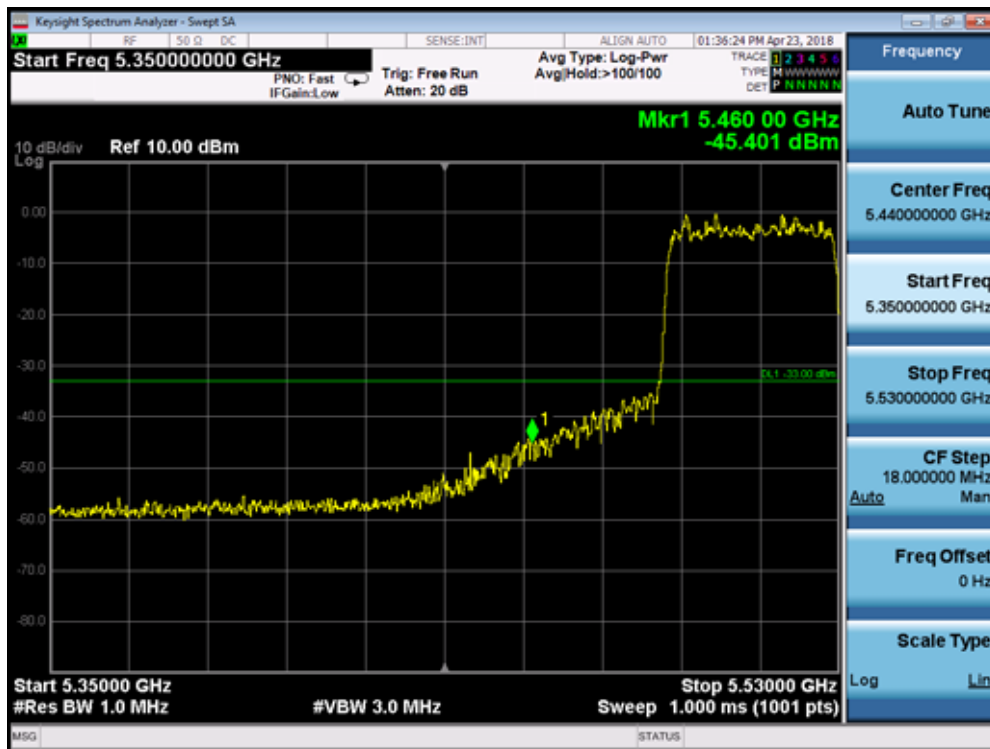

5510MHz by 802.11ax(40MHz):