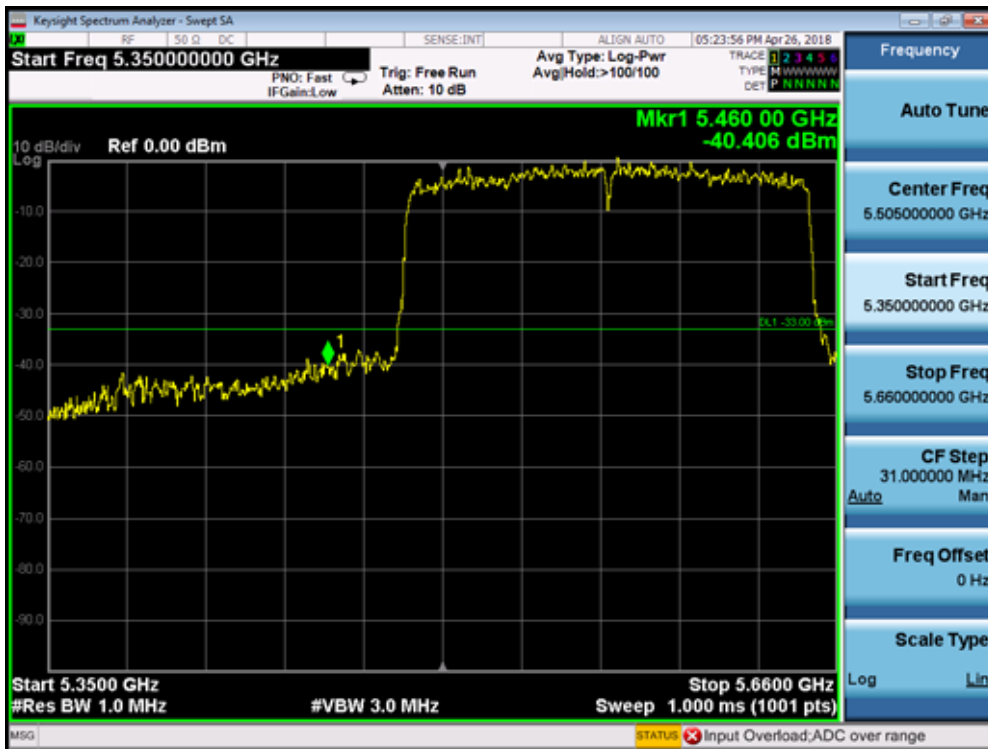

5510MHz by 802.11ax(40MHz):

5755MHz by 802.11ax(40MHz):

5795MHz by 802.11ax(40MHz):

5210MHz by 802.11ax(80MHz):

5290MHz by 802.11ax(80MHz):

5530MHz by 802.11ax(80MHz):

5775MHz by 802.11ax(80MHz):

5250MHz by 802.11ax(160MHz):

5570MHz by 802.11ax(160MHz):

AV-Ant 0+1+2+3 with CDD:

Band I AV Limit=54 dBuV/m-95.2-10lg4 (4tx) -12 (Directional Gain) =-59.2dbm

5180MHz by 802.11a:

5320MHz by 802.11a:

5500MHz by 802.11a:

5180MHz by 802.11n(20MHz):