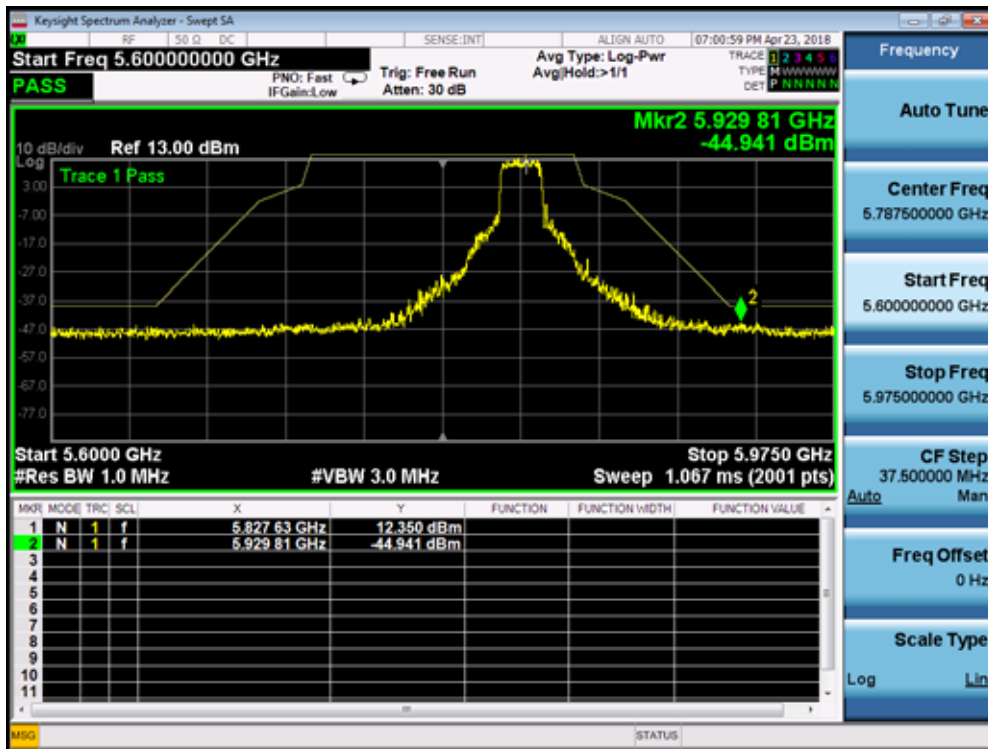

5180MHz by 802.11ax(20MHz):

5320MHz by 802.11ax(20MHz):

5500MHz by 802.11ax(20MHz):

5745MHz by 802.11ax(20MHz):

5785MHz by 802.11ax(20MHz):

5825MHz by 802.11ax(20MHz):

5190MHz by 802.11ax(40MHz):

5310MHz by 802.11ax(40MHz):