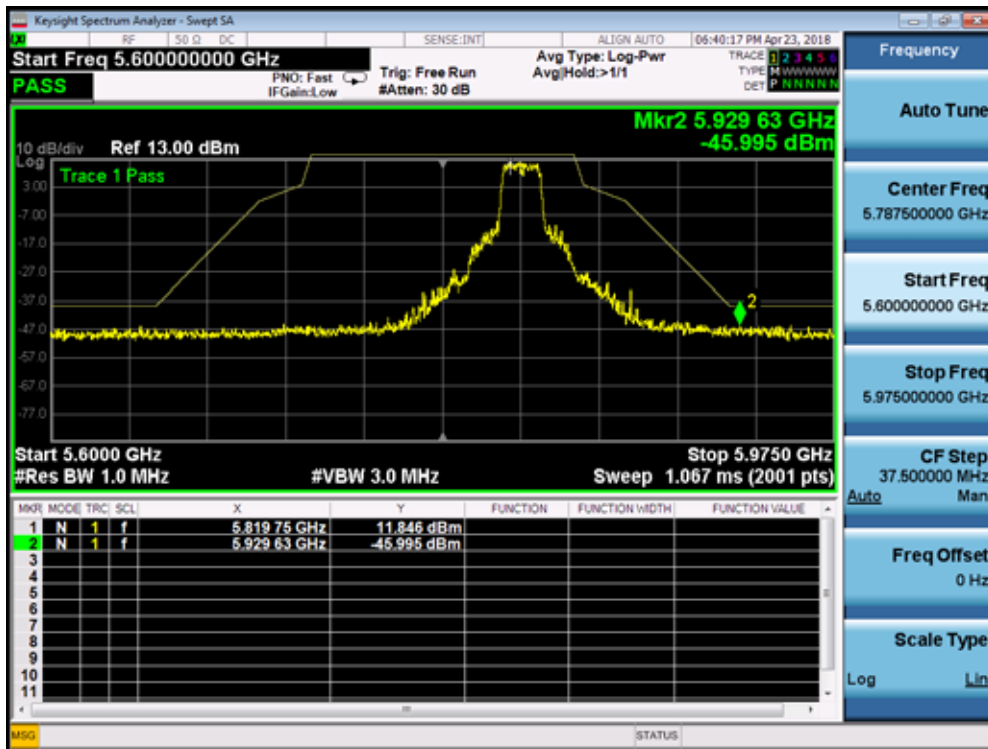

5795MHz by 802.11n(40MHz):

5180MHz by 802.11ac(20MHz):

5320MHz by 802.11ac(20MHz):

5500MHz by 802.11ac(20MHz):

5745MHz by 802.11ac(20MHz):

5785MHz by 802.11ac(20MHz):

5825MHz by 802.11ac(20MHz):

5190MHz by 802.11ac(40MHz):