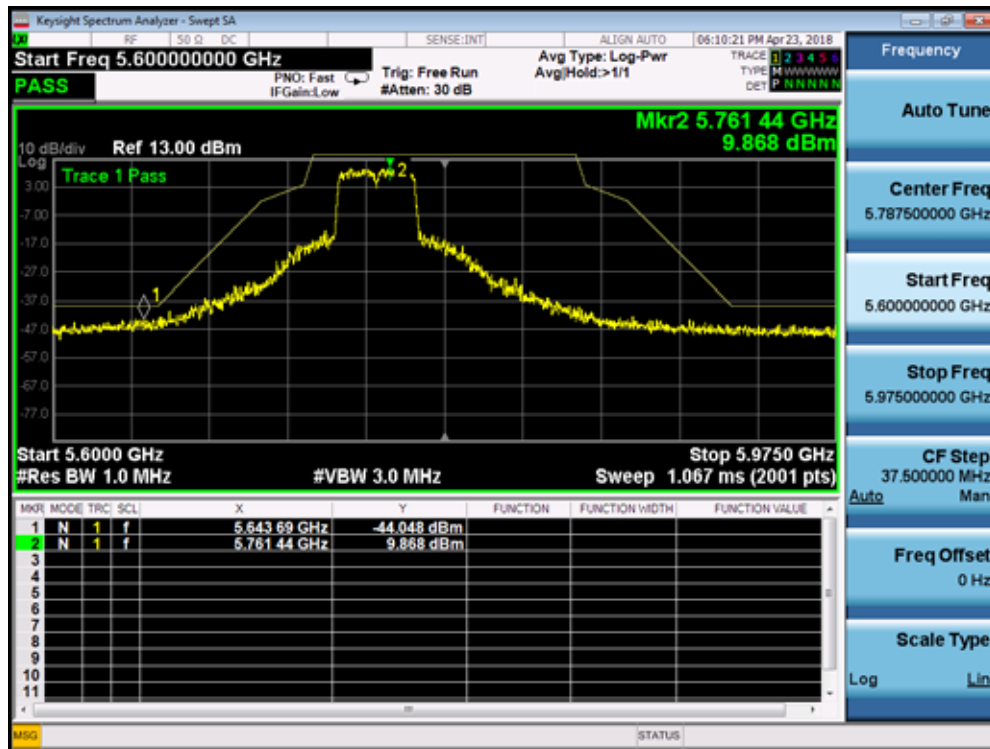

5500MHz by 802.11n(20MHz):

5745MHz by 802.11n(20MHz):

5785MHz by 802.11n(20MHz):

5825MHz by 802.11n(20MHz):

5190MHz by 802.11n(40MHz):

5310MHz by 802.11n(40MHz):

5510MHz by 802.11n(40MHz):

5755MHz by 802.11n(40MHz):