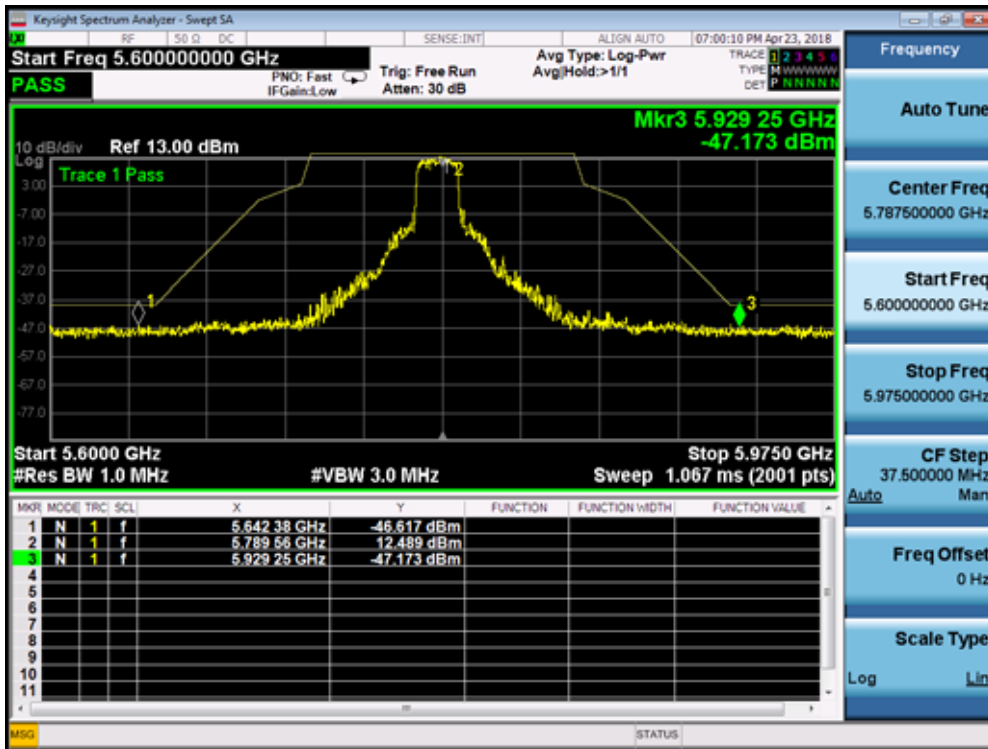

5180MHz by 802.11ax(20MHz):

5320MHz by 802.11ax(20MHz):

5500MHz by 802.11ax(20MHz):

5745MHz by 802.11ax(20MHz):

5785MHz by 802.11ax(20MHz):

5825MHz by 802.11ax(20MHz):

5190MHz by 802.11ax(40MHz):

5310MHz by 802.11ax(40MHz):