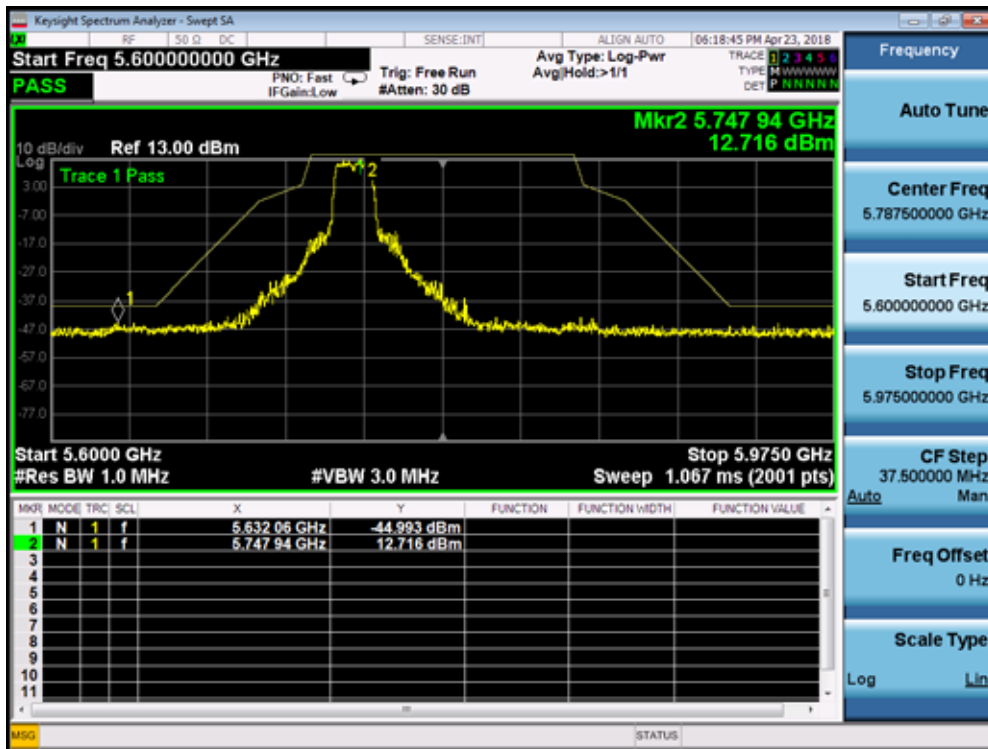

5795MHz by 802.11n(40MHz):

5180MHz by 802.11ac(20MHz):

5320MHz by 802.11ac(20MHz):

5500MHz by 802.11ac(20MHz):

5745MHz by 802.11ac(20MHz):

5785MHz by 802.11ac(20MHz):

5825MHz by 802.11ac(20MHz):

5190MHz by 802.11ac(40MHz):