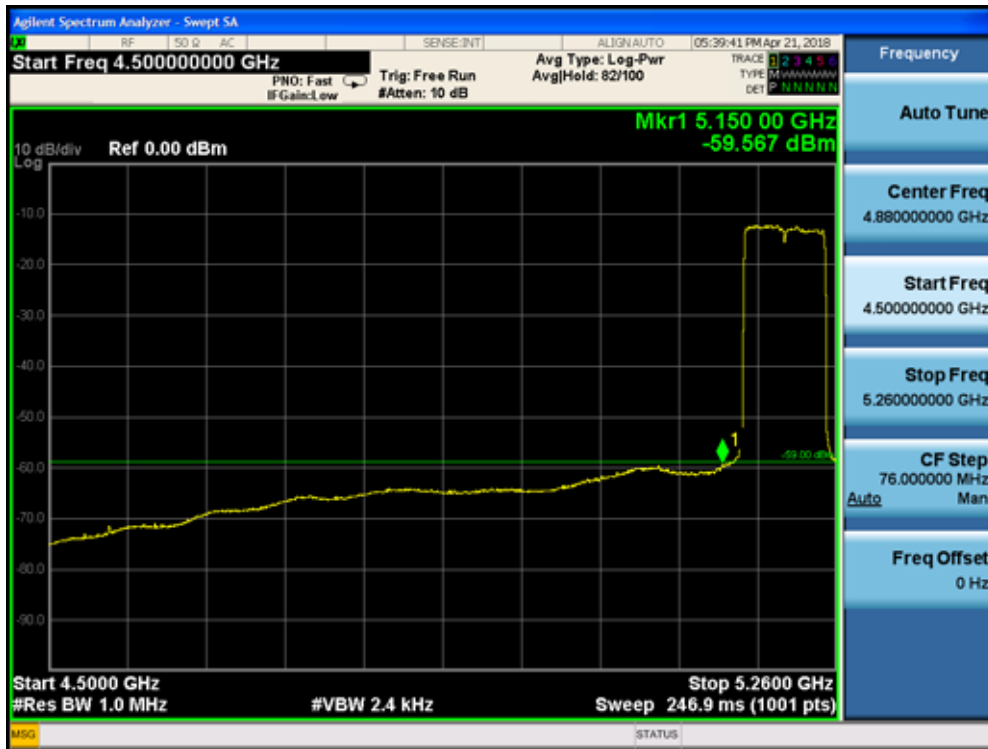

5190MHz by 802.11ac(40MHz):

5310MHz by 802.11ac(40MHz):

5510MHz by 802.11ac(40MHz):

5210MHz by 802.11ac(80MHz):

5290MHz by 802.11ac(80MHz):

5530MHz by 802.11ac(80MHz):

5180MHz by 802.11ax(20MHz):

5320MHz by 802.11ax(20MHz):