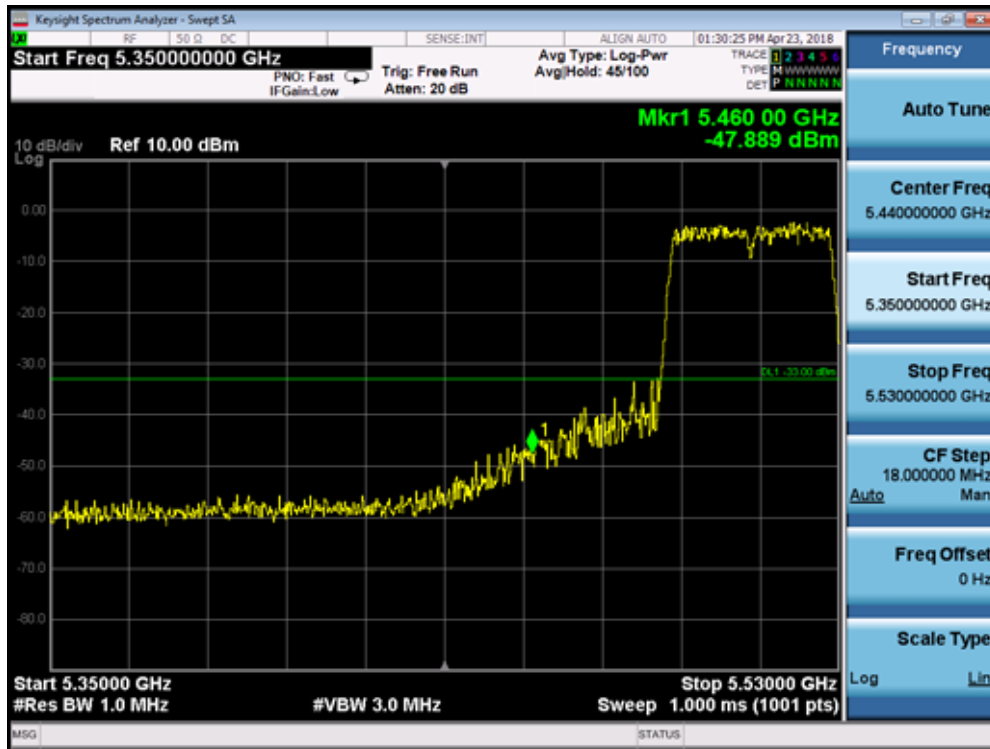

5500MHz by 802.11n(20MHz):

5745MHz by 802.11n(20MHz):

5785MHz by 802.11n(20MHz):

5825MHz by 802.11n(20MHz):

5190MHz by 802.11n(40MHz):

5310MHz by 802.11n(40MHz):

5510MHz by 802.11n(40MHz):

5755MHz by 802.11n(40MHz):