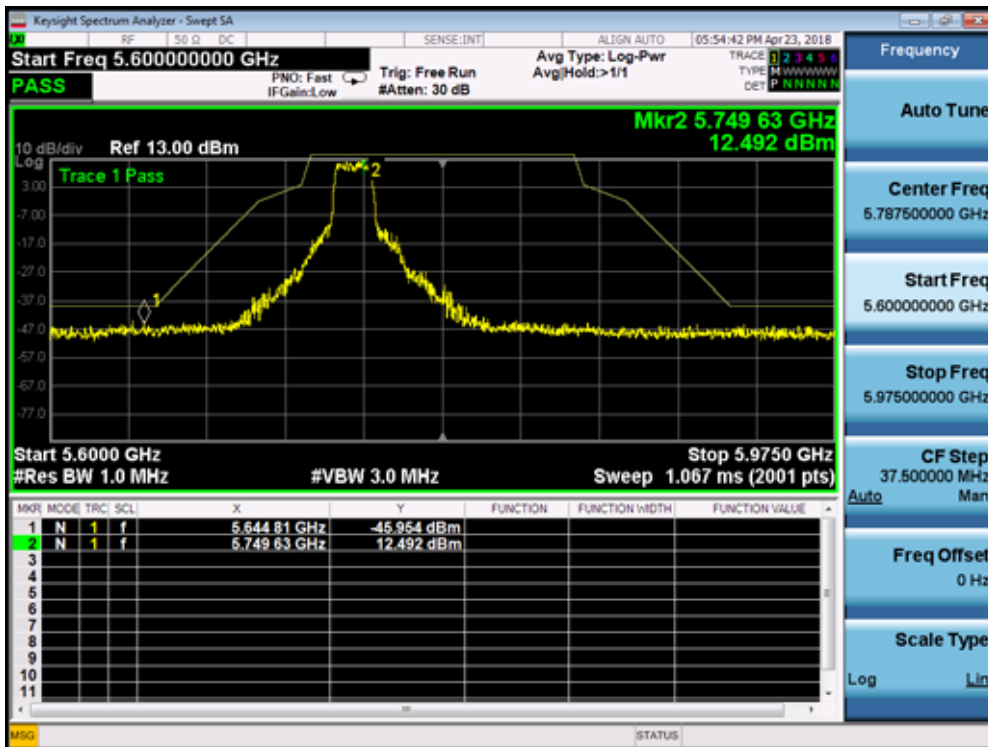

5500MHz by 802.11n(20MHz):

5745MHz by 802.11n(20MHz):

5785MHz by 802.11n(20MHz):

5825MHz by 802.11n(20MHz):

5190MHz by 802.11n(40MHz):

5310MHz by 802.11n(40MHz):

5510MHz by 802.11n(40MHz):

5755MHz by 802.11n(40MHz):