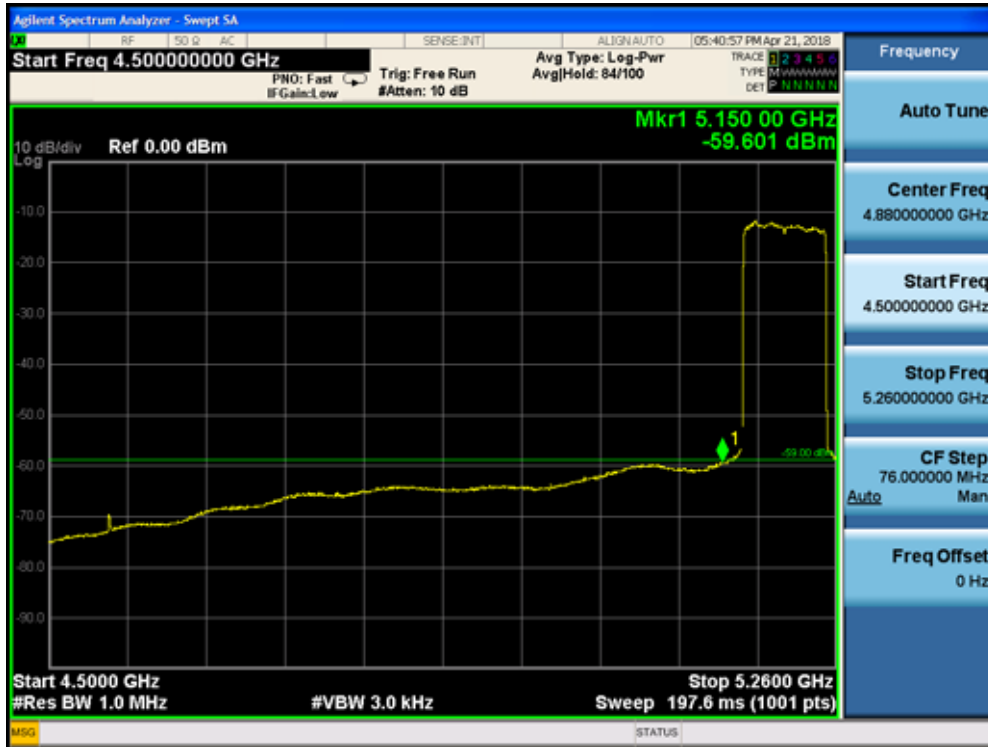

5500MHz by 802.11ax(20MHz):

5190MHz by 802.11ax(40MHz):

5310MHz by 802.11ax(40MHz):

5510MHz by 802.11ax(40MHz):

5210MHz by 802.11ax(80MHz):

5290MHz by 802.11ax(80MHz):

5530MHz by 802.11ax(80MHz):

5250MHz by 802.11ax(160MHz):

5570MHz by 802.11ax(160MHz):

PK-Ant 0+1+2+3 with CDD:

Band I PK Limit=74 dBuV/m-95.2-10lg4 (4tx) -12 (Directional Gain) =-39.2dbm

5180MHz by 802.11a:

5320MHz by 802.11a:

5500MHz by 802.11a:

5745MHz by 802.11a: