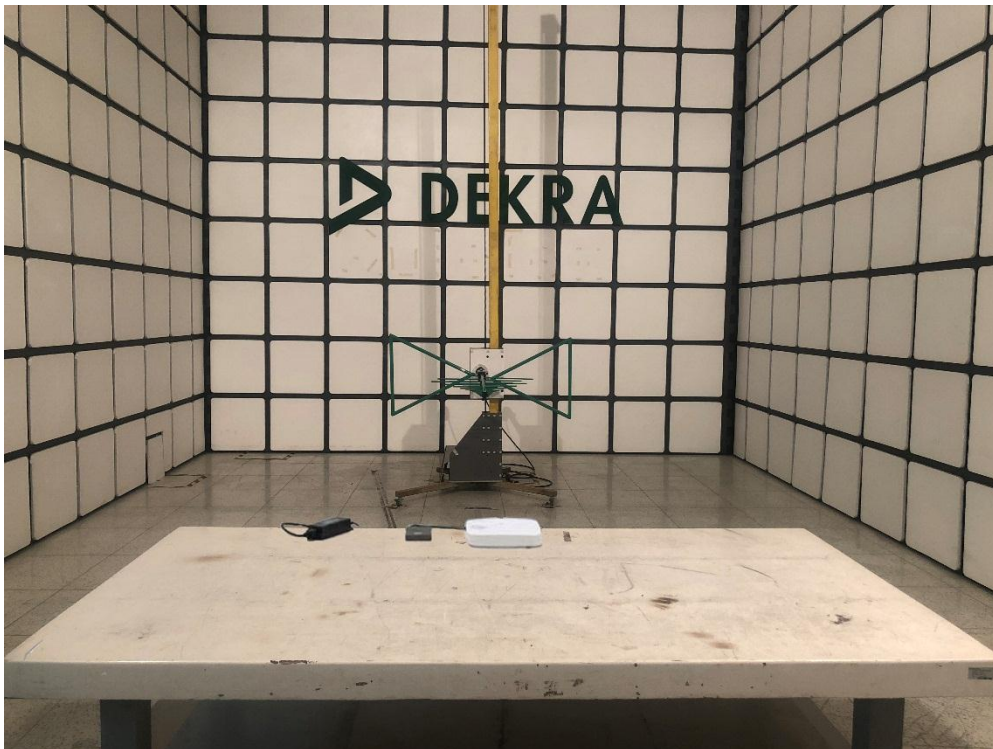

FCC&IC Test Setup Photograph

Description: Conducted emission Test Setup

Description: Conducted emission Test Setup

Description: Radiated Emission Test Setup for Below 1GHz

Description: Radiated Emission Test Setup for 1~18GHz

Description: Radiated Emission Test Setup for Above 18GHz