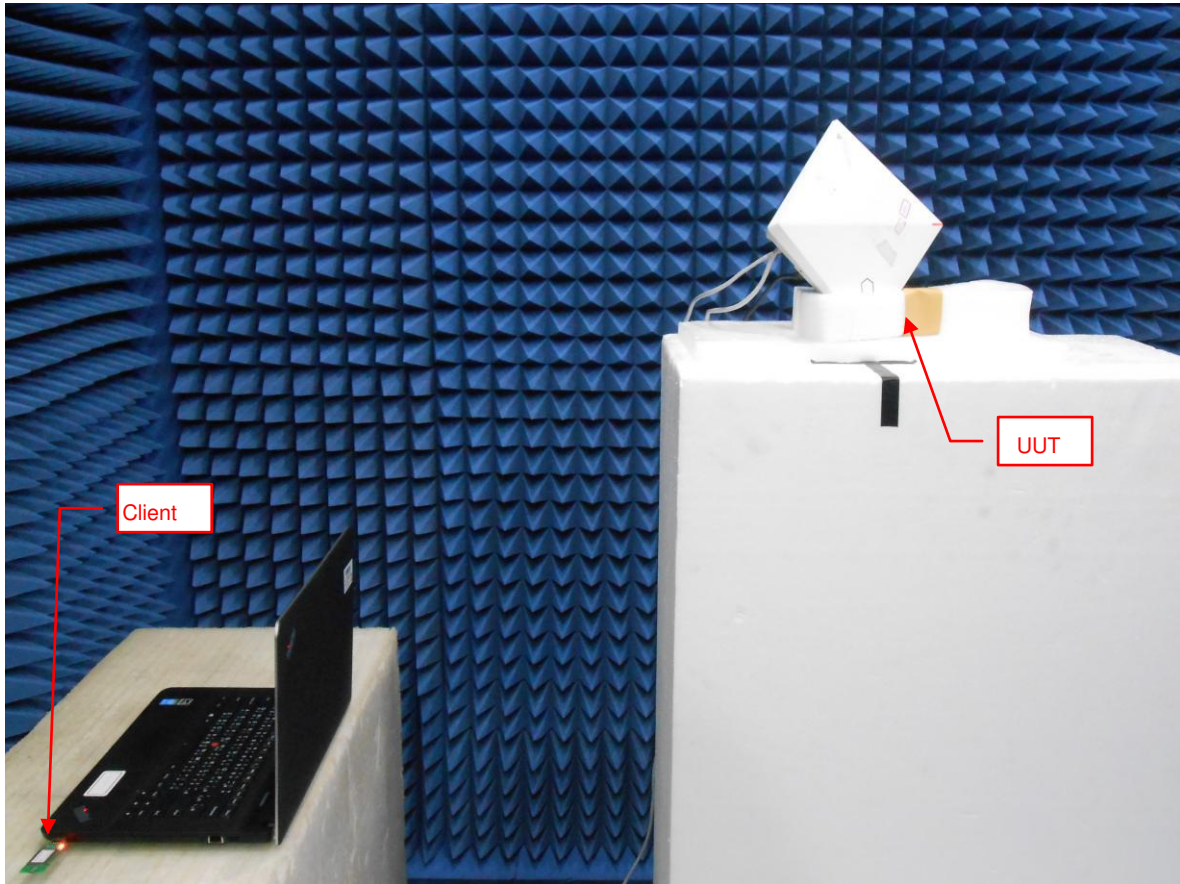

PHOTOGRAPHS OF THE TEST CONFIGURATION

Set UUT as Master mode (Radar injected into Master)

Note: The UUT main beam of the antenna is directly toward the radar emitter during testing.