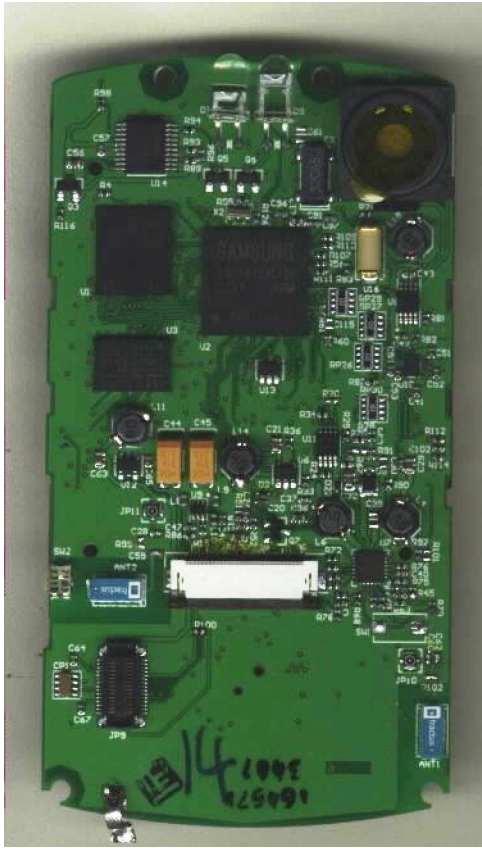

Company: TV Compass
Model: DMR1
Date: 07-16-2008
Photo Description: Assembly - Inside

Company: TV Compass

Model: DMR1

Date: 07-16-2008

Photo Description: **Enclosure Halves – Inside**

Company: TV Compass

Model: DMR1

Date: 07-16-2008

Photo Description: **Display – Back**

Company: TV Compass

Model: DMR1

Date: 07-16-2008

Photo Description: Mother Board – Side A

& Side B

Company: TV Compass

Model: DMR1

Date: 07-16-2008

Photo Description: **RF Board – Side A**

& Side B