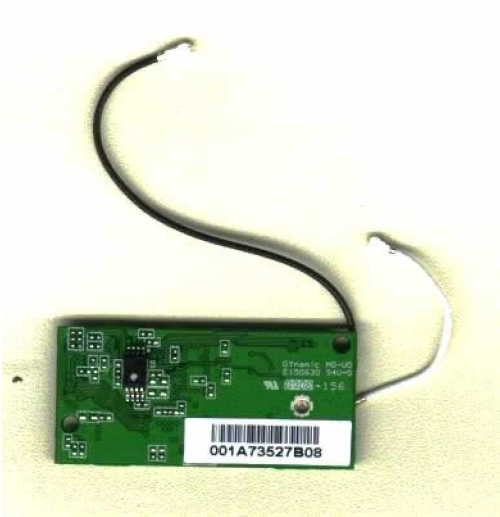

Company: TV Compass
Model: DMR1
Date: 07-16-2008
Photo Description: Assembly - Inside

Company: TV Compass

Model: DMR1

Date: 07-16-2008

Photo Description: **Enclosure Halves – Inside**

Company: TV Compass

Model: DMR1

Date: 07-16-2008

Photo Description: **Display – Back**

Company: TV Compass

Model: DMR1

Date: 07-16-2008

Photo Description: Mother Board – Side A

& Side B

Company: TV Compass

Model: DMR1

Date: 07-16-2008

Photo Description: **RF Board – Side A**

& Side B