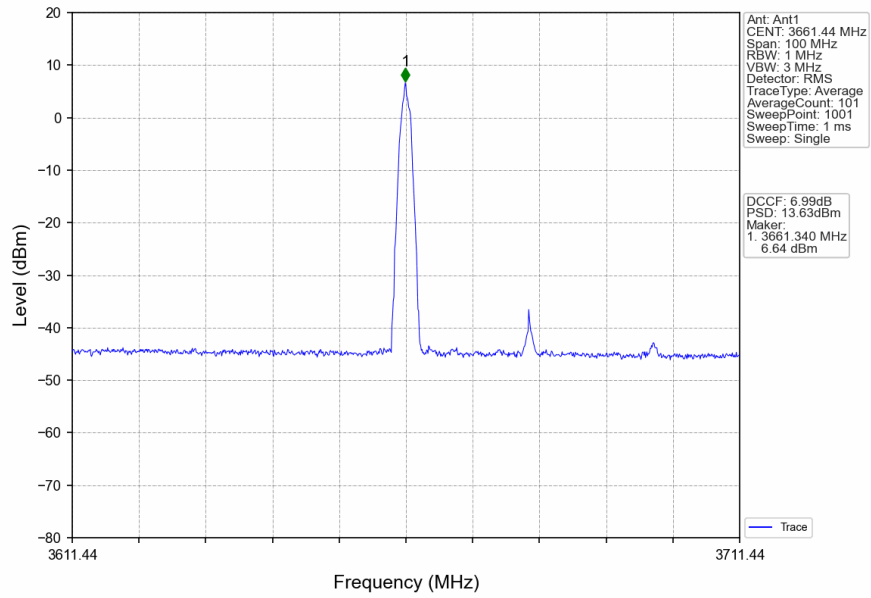

n48\_30kHz\_SISO\_NTNV\_40MHz\_CP-OFDM 256 QAM 3679.98MHz\_Inner\_1RB\_Left

n48\_30kHz\_SISO\_NTNV\_40MHz\_CP-OFDM 256 QAM 3679.98MHz\_Inner\_1RB\_Right