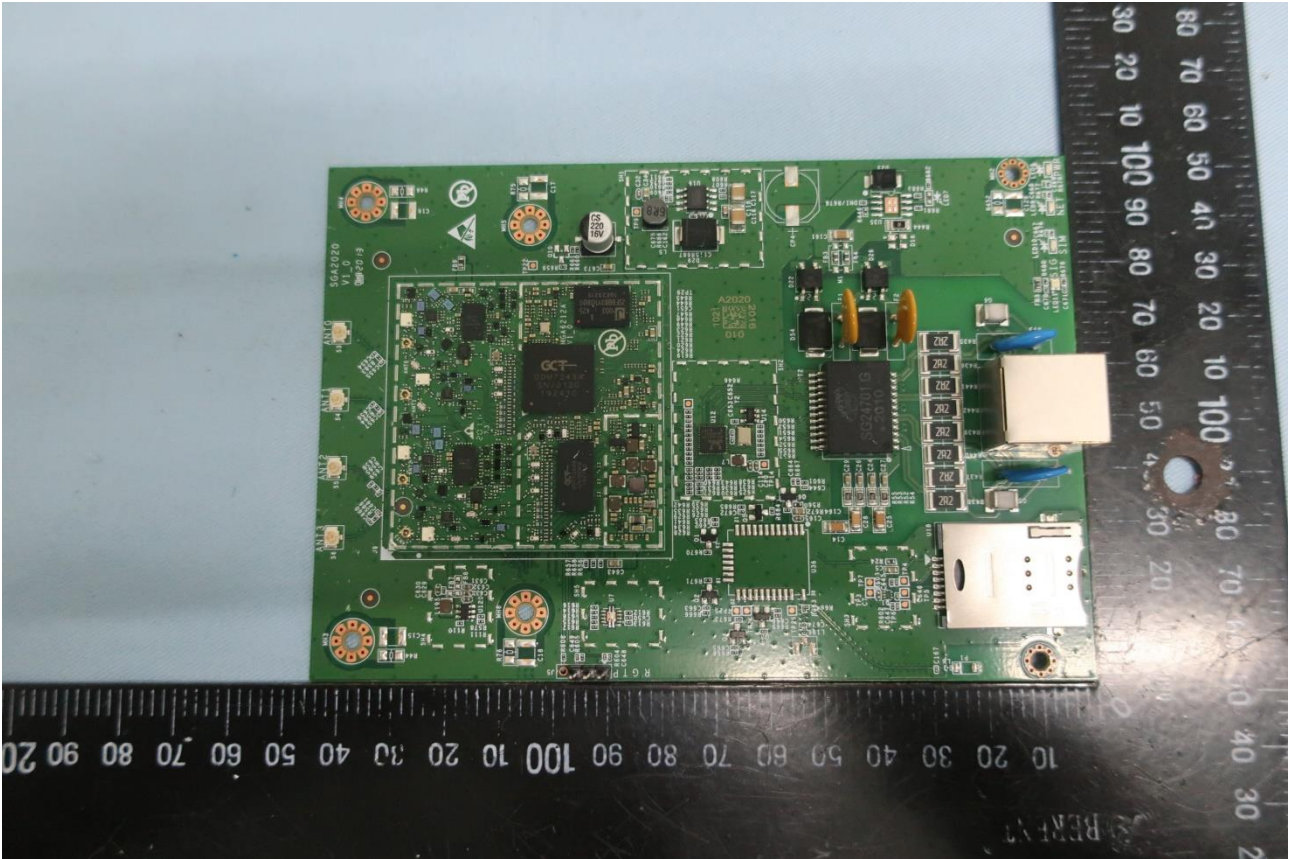

Brand Name: BTI Wireless / Model Name: CP880-B2