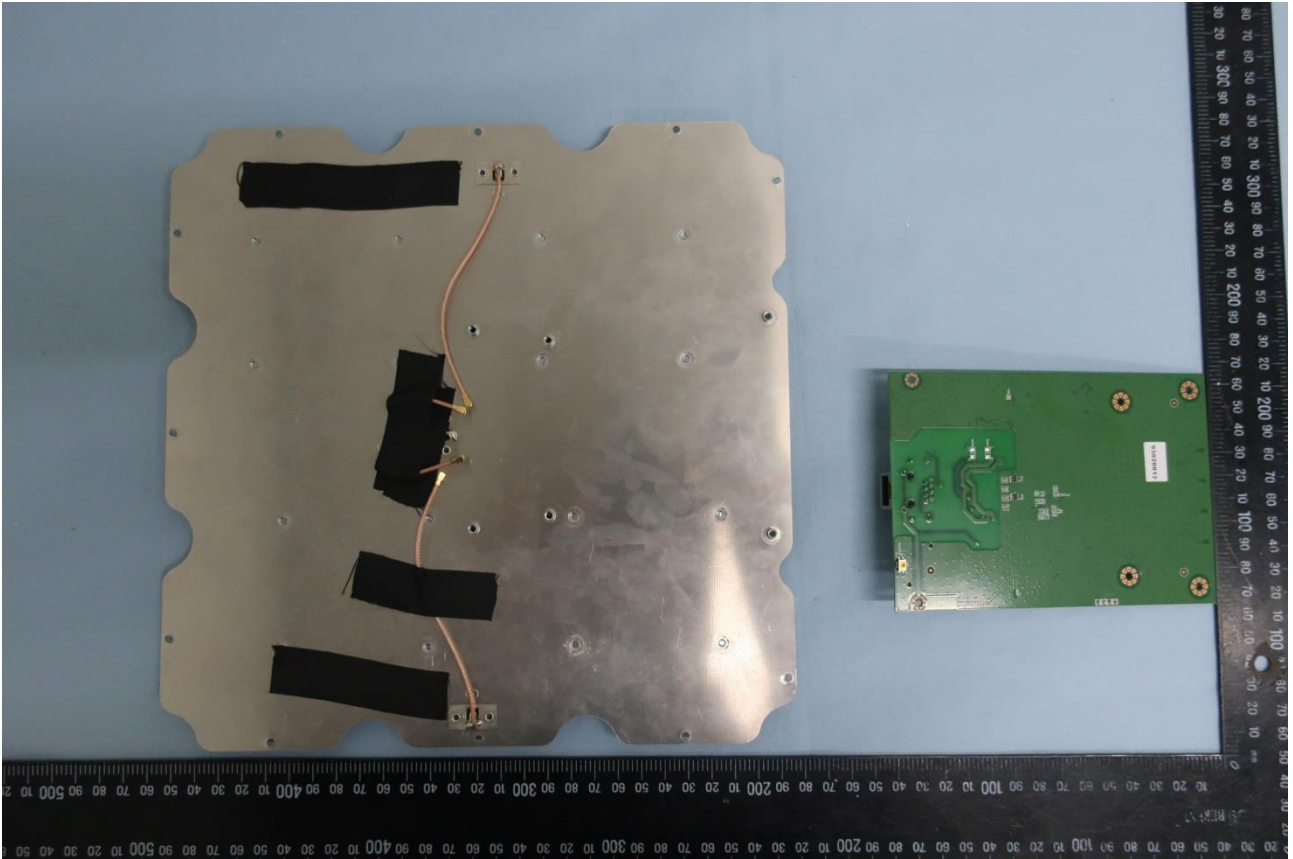

3. Internal Photograph of EUT

Brand Name: BTI Wireless / Model Name: CP880-B2

Brand Name: BTI Wireless / Model Name: CP880-B2

Brand Name: BTI Wireless / Model Name: CP880-B2

Brand Name: BTI Wireless / Model Name: CP880-B2

Note: The EUT supports for 1Tx4Rx

Brand Name: BTI Wireless / Model Name: CP880-B2

Brand Name: BTI Wireless / Model Name: CP880-B2

Brand Name: BTI Wireless / Model Name: CP880-B2

Brand Name: BTI Wireless / Model Name: CP880-B2