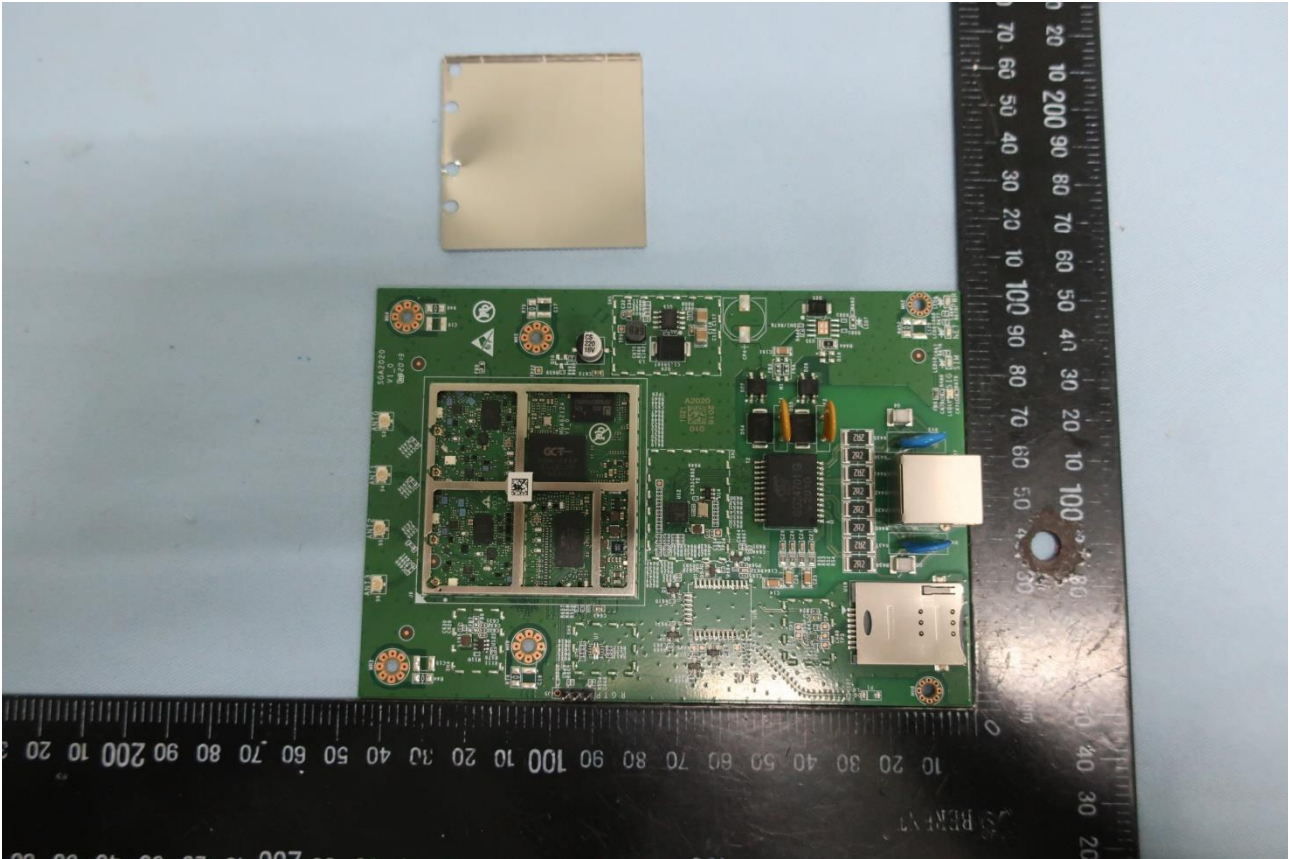

3. Internal Photograph of EUT

Brand Name: BTI Wireless / Model Name: CP880-B2

Brand Name: BTI Wireless / Model Name: CP880-B2

Brand Name: BTI Wireless / Model Name: CP880-B2

Brand Name: BTI Wireless / Model Name: CP880-B2

Note: The EUT supports for 1Tx4Rx

Brand Name: BTI Wireless / Model Name: CP880-B2

Brand Name: BTI Wireless / Model Name: CP880-B2

Brand Name: BTI Wireless / Model Name: CP880-B2

Brand Name: BTI Wireless / Model Name: CP880-B2