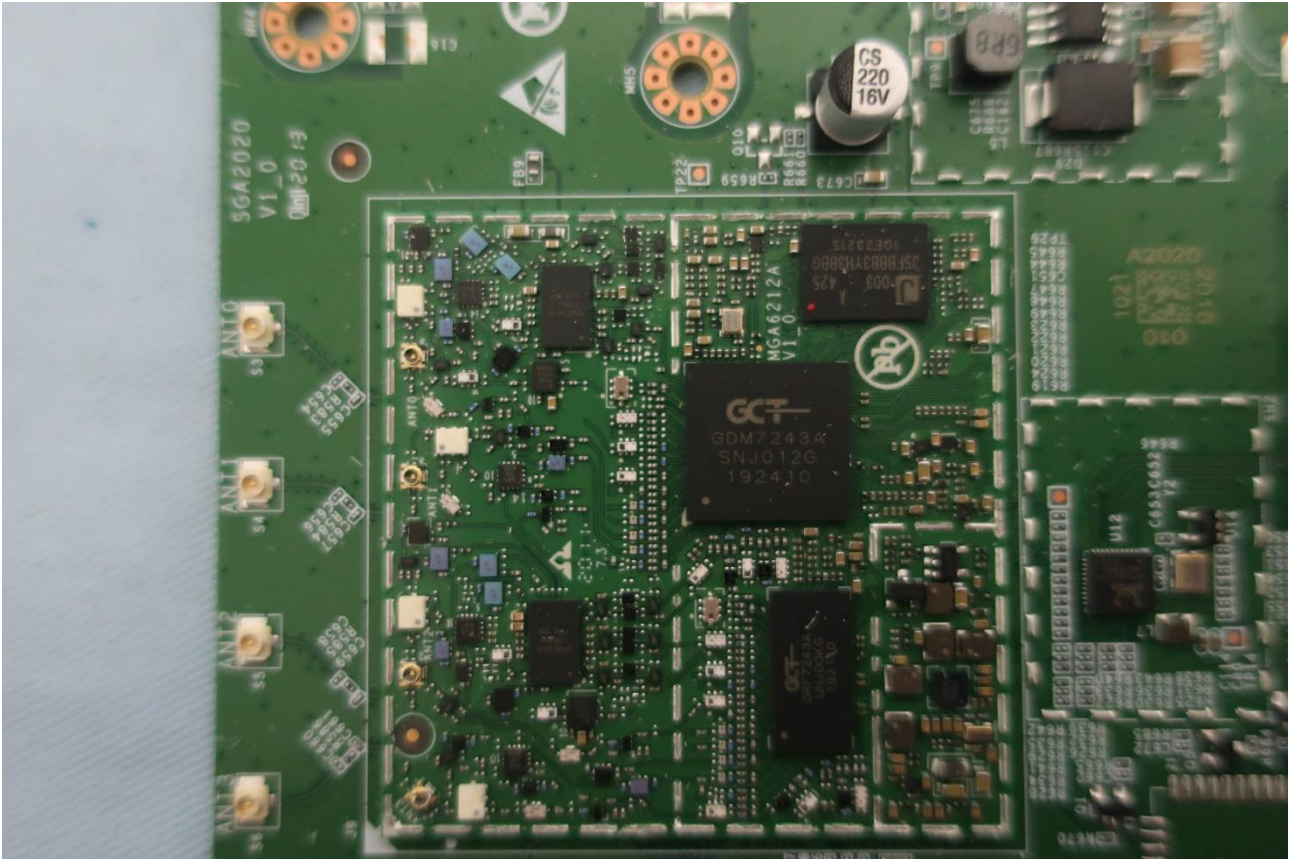

Brand Name: BTI Wireless / Model Name: CP880-B2