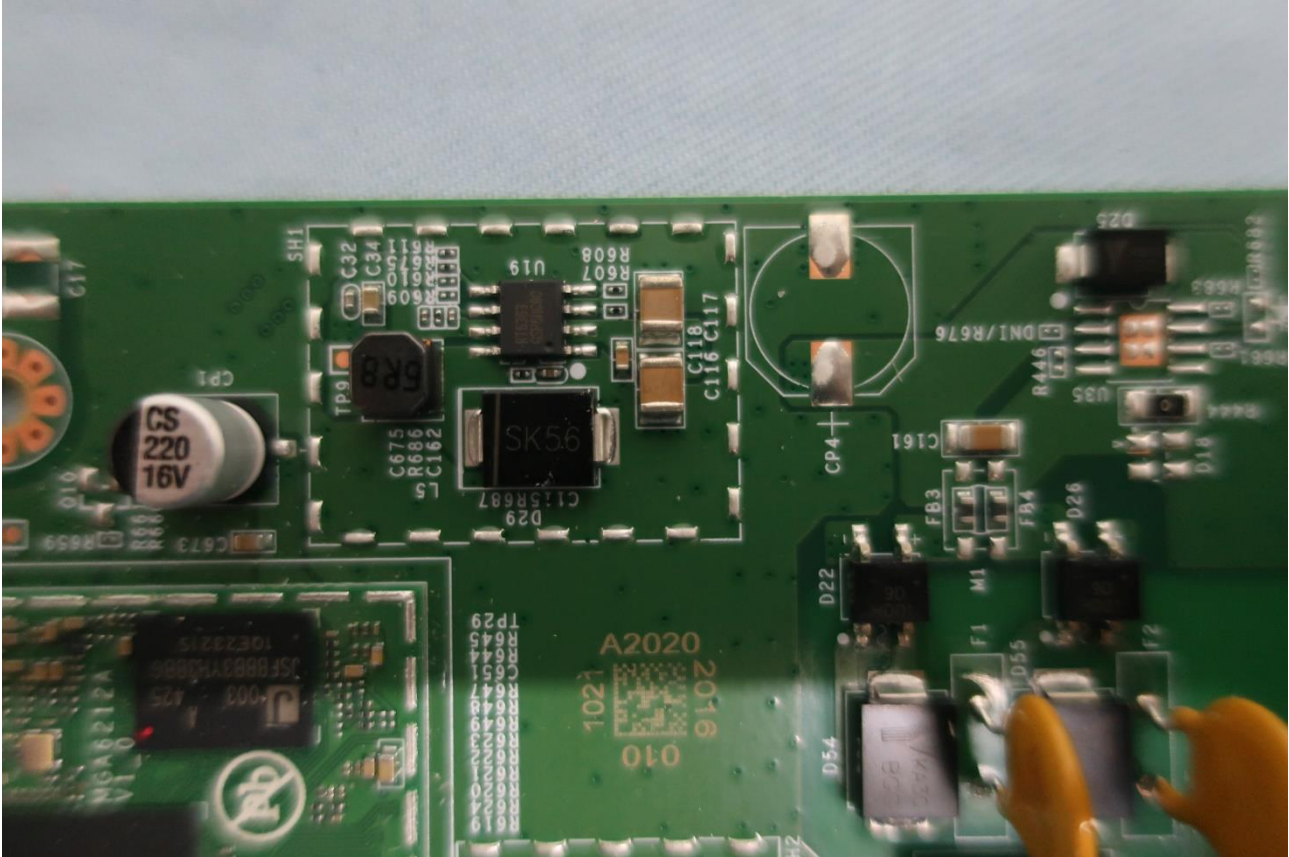

Brand Name: BTI Wireless / Model Name: CP880-B2