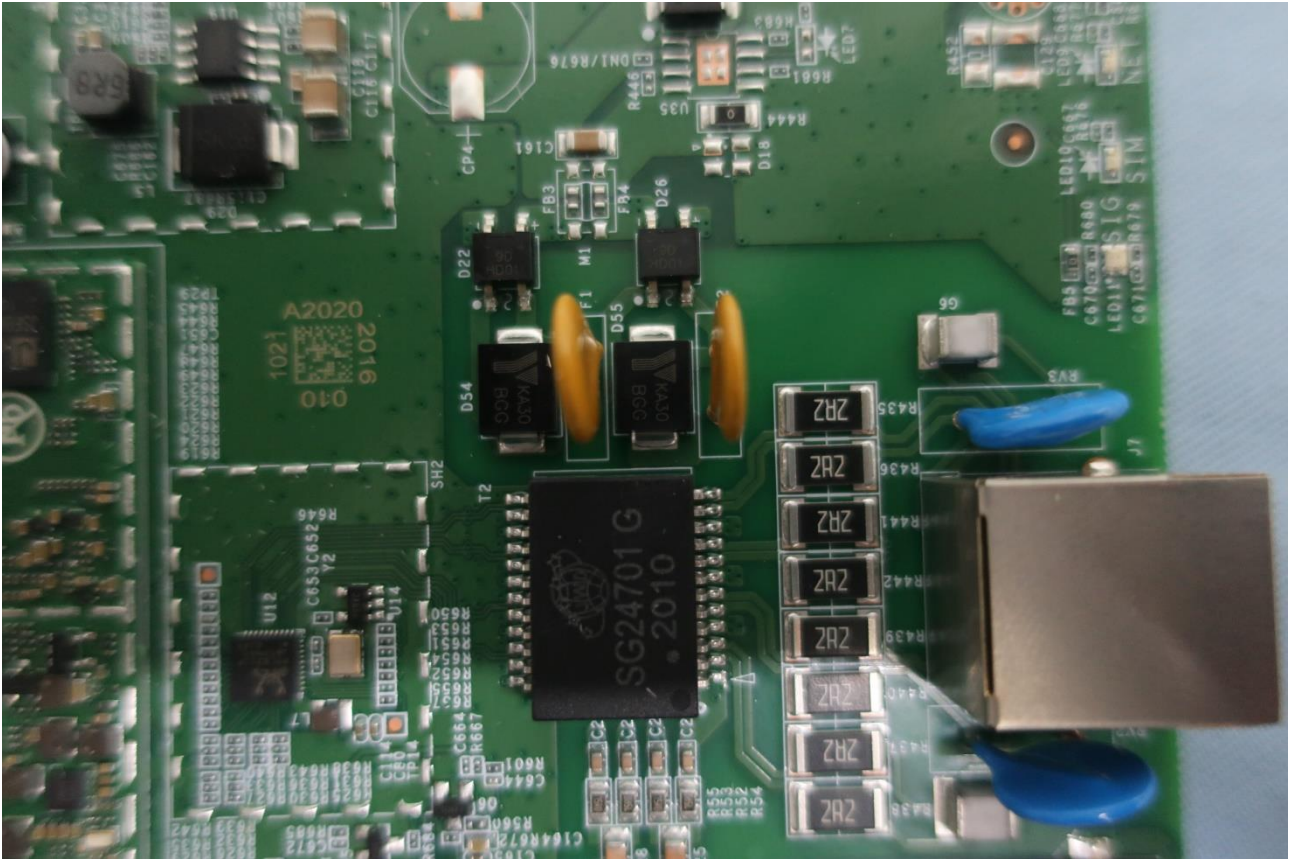

Note: The EUT supports for 1Tx4Rx

Brand Name: BTI Wireless / Model Name: CP880-B2

Brand Name: BTI Wireless / Model Name: CP880-B2

Brand Name: BTI Wireless / Model Name: CP880-B2

Brand Name: BTI Wireless / Model Name: CP880-B2

Brand Name: BTI Wireless / Model Name: CP880-B2

Brand Name: BTI Wireless / Model Name: CP880-B2

Brand Name: BTI Wireless / Model Name: CP880-B2

Brand Name: BTI Wireless / Model Name: CP880-B2

Brand Name: BTI Wireless / Model Name: CP880-B2