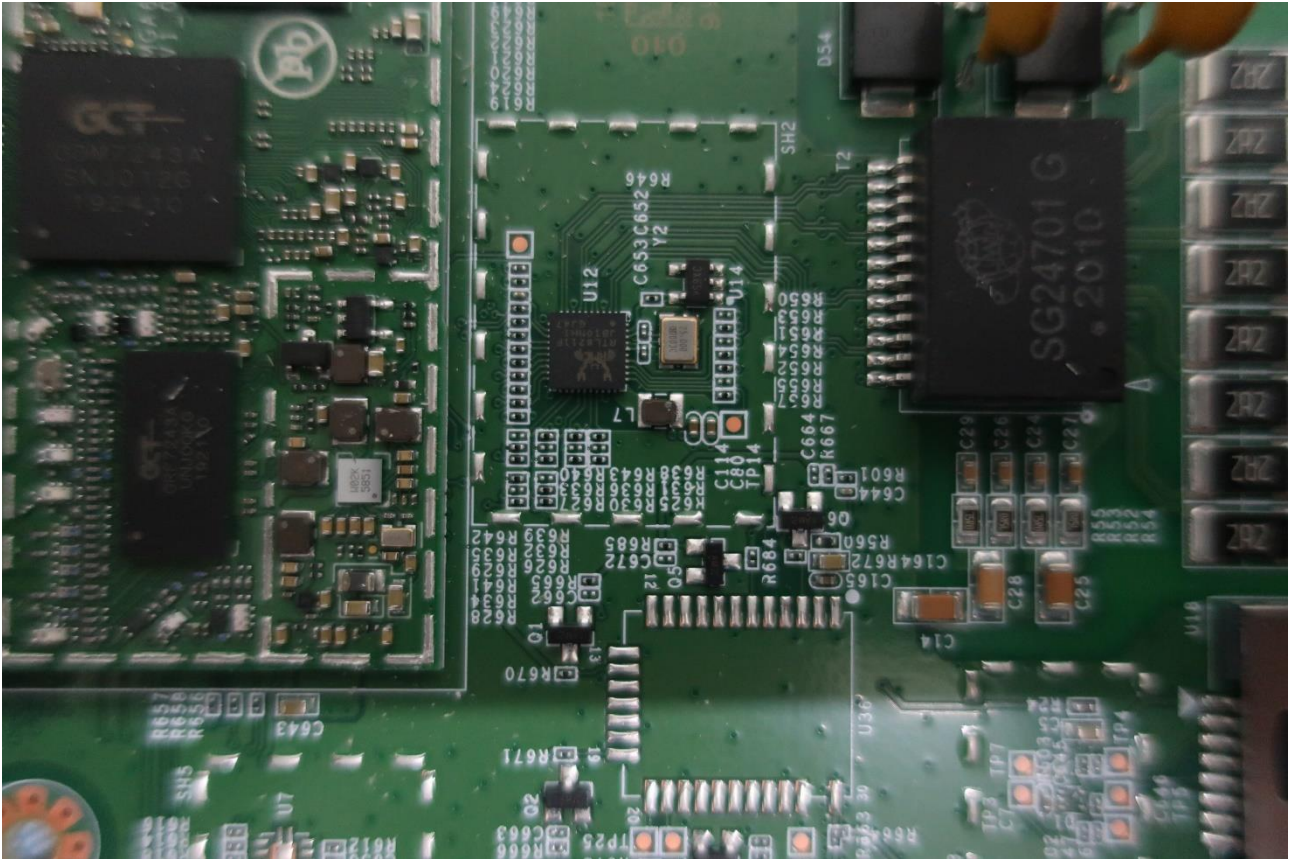

Brand Name: BTI Wireless / Model Name: CP880-B2