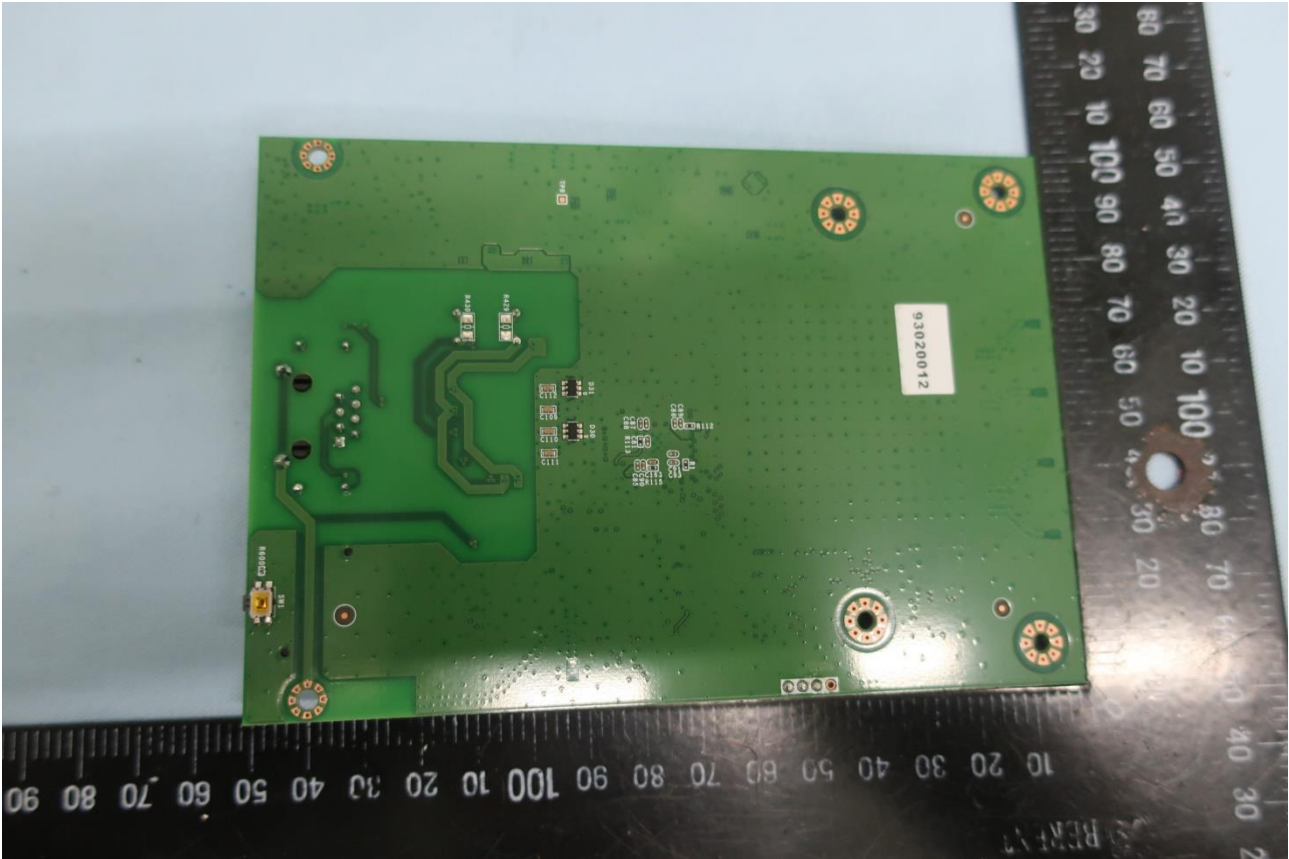

3. Internal Photograph of EUT

Brand Name: BTI Wireless / Model Name: CP880-B2

Brand Name: BTI Wireless / Model Name: CP880-B2

Brand Name: BTI Wireless / Model Name: CP880-B2

Brand Name: BTI Wireless / Model Name: CP880-B2

Note: The EUT supports for 1Tx4Rx

Brand Name: BTI Wireless / Model Name: CP880-B2

Brand Name: BTI Wireless / Model Name: CP880-B2

Brand Name: BTI Wireless / Model Name: CP880-B2

Brand Name: BTI Wireless / Model Name: CP880-B2