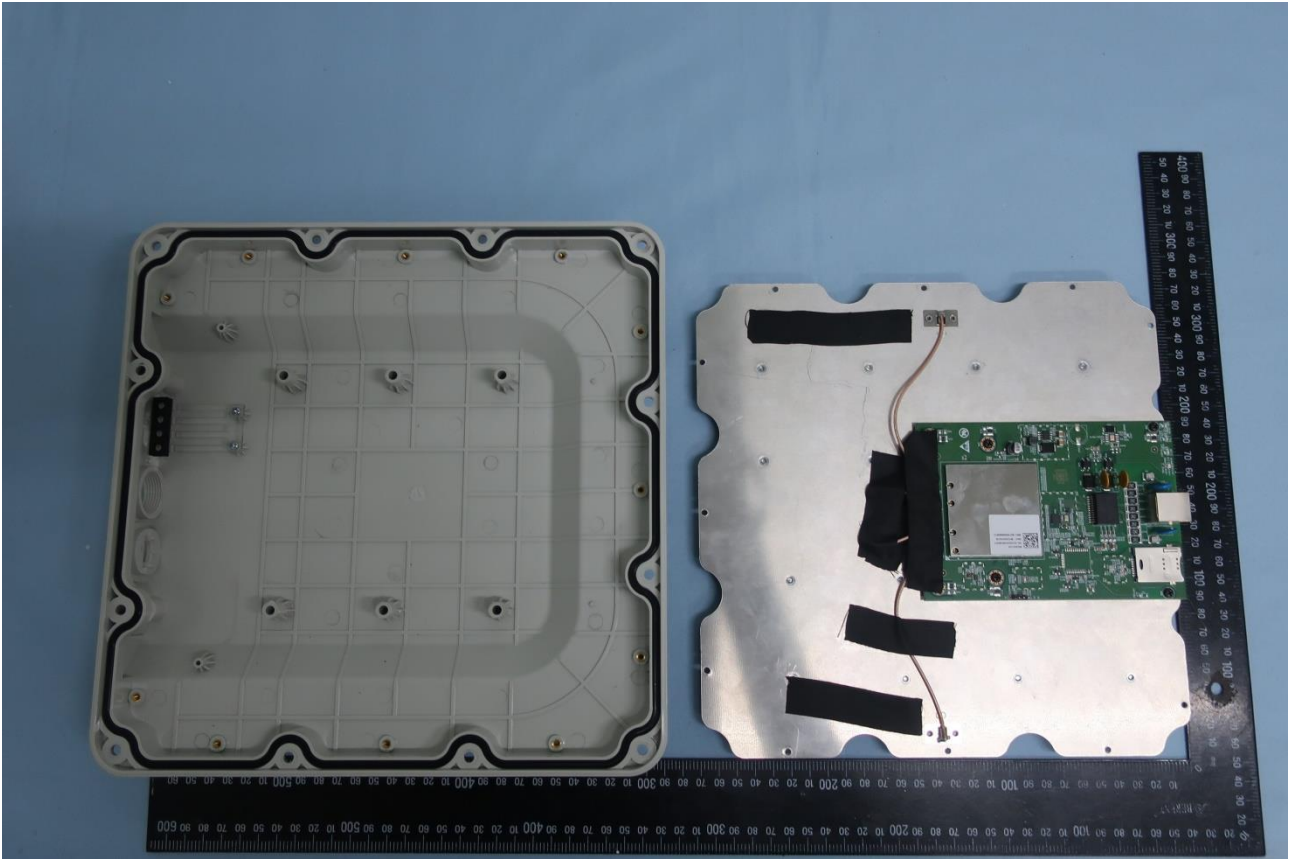

3. Internal Photograph of EUT

Brand Name: BTI Wireless / Model Name: CP880-B2

Brand Name: BTI Wireless / Model Name: CP880-B2

Brand Name: BTI Wireless / Model Name: CP880-B2

Brand Name: BTI Wireless / Model Name: CP880-B2

Note: The EUT supports for 1Tx4Rx

Brand Name: BTI Wireless / Model Name: CP880-B2

Brand Name: BTI Wireless / Model Name: CP880-B2

Brand Name: BTI Wireless / Model Name: CP880-B2

Brand Name: BTI Wireless / Model Name: CP880-B2