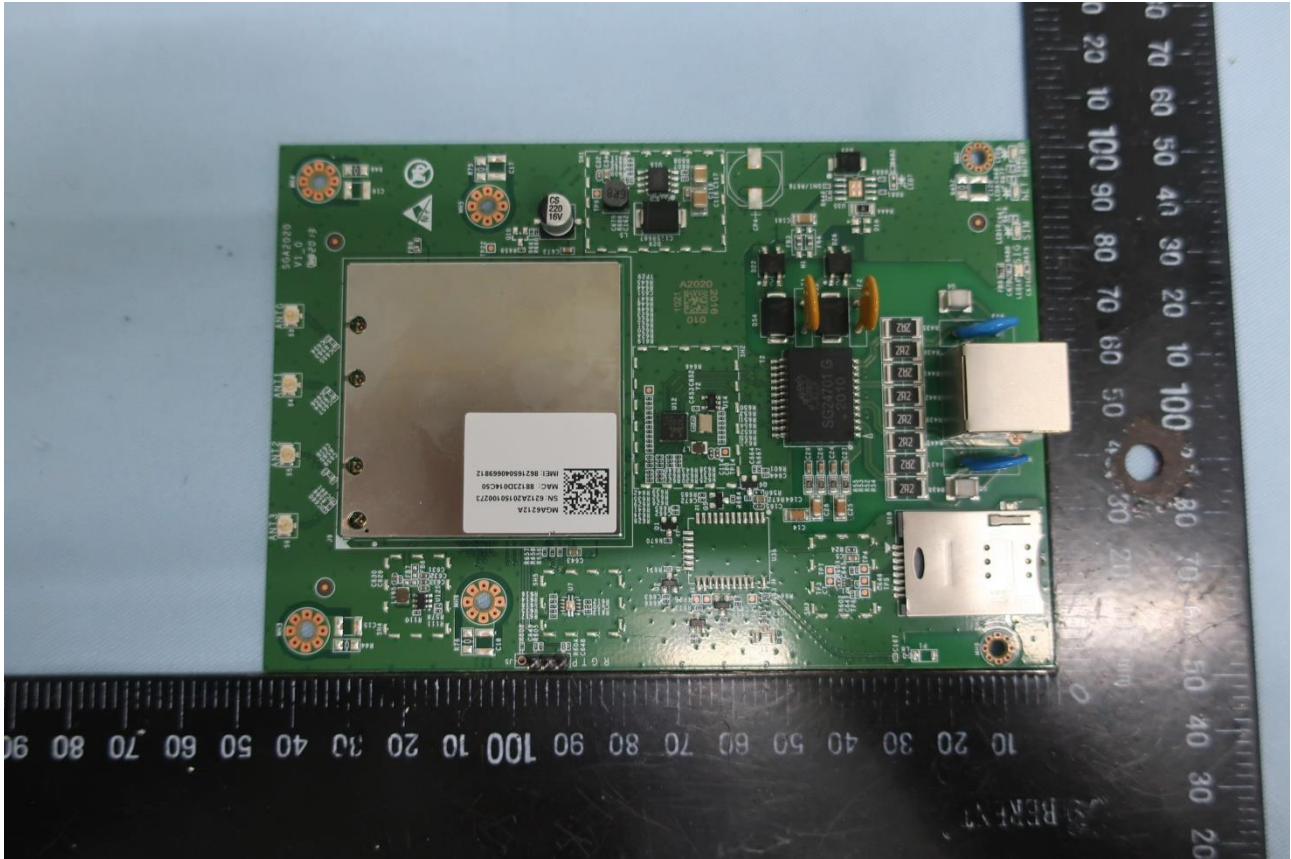

3. Internal Photograph of EUT

Brand Name: BTI Wireless / Model Name: CP880-B2

Brand Name: BTI Wireless / Model Name: CP880-B2

Brand Name: BTI Wireless / Model Name: CP880-B2

Brand Name: BTI Wireless / Model Name: CP880-B2

Note: The EUT supports for 1Tx4Rx

Brand Name: BTI Wireless / Model Name: CP880-B2

Brand Name: BTI Wireless / Model Name: CP880-B2

Brand Name: BTI Wireless / Model Name: CP880-B2

Brand Name: BTI Wireless / Model Name: CP880-B2