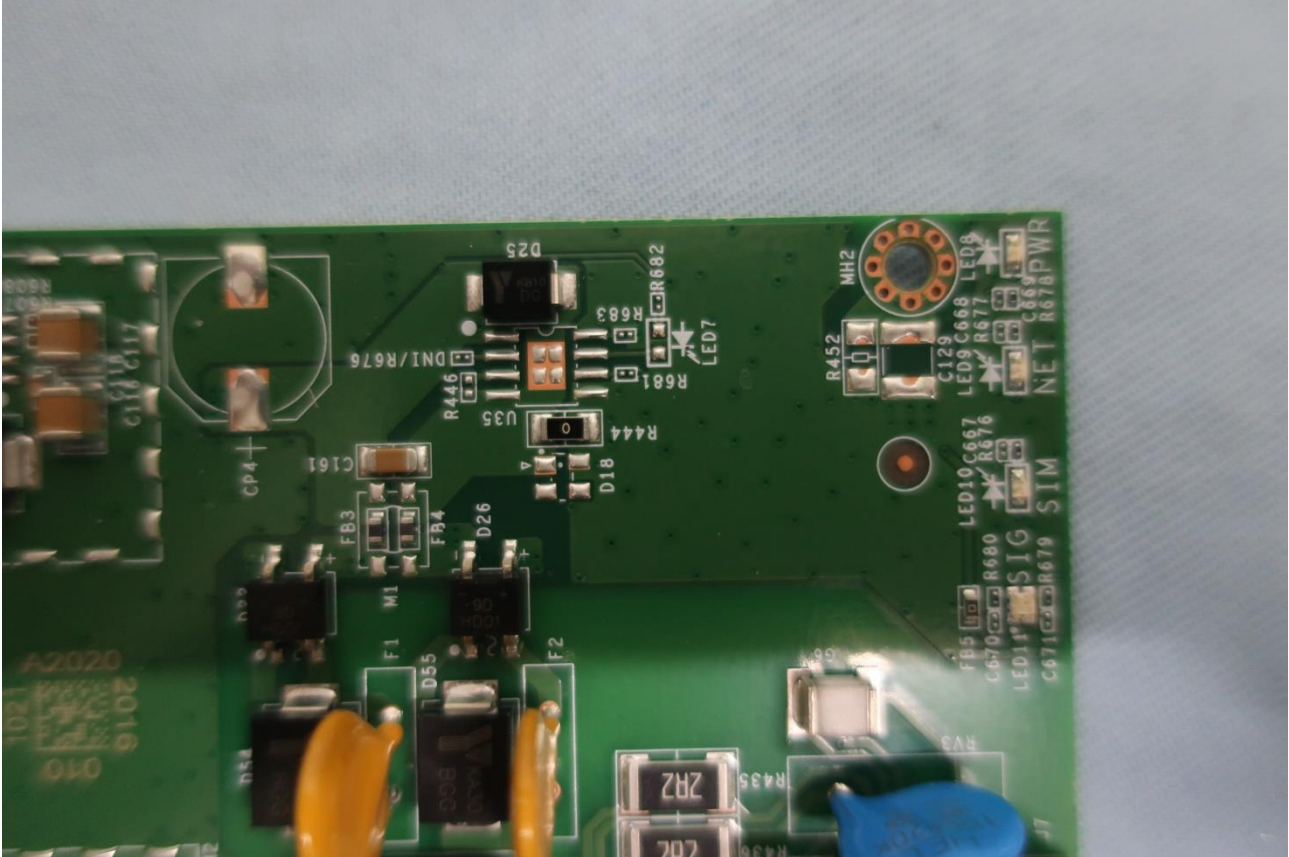

Note: The EUT supports for 1Tx4Rx

Brand Name: BTI Wireless / Model Name: CP880-B2

Brand Name: BTI Wireless / Model Name: CP880-B2

Brand Name: BTI Wireless / Model Name: CP880-B2

Brand Name: BTI Wireless / Model Name: CP880-B2

Brand Name: BTI Wireless / Model Name: CP880-B2

Brand Name: BTI Wireless / Model Name: CP880-B2

Brand Name: BTI Wireless / Model Name: CP880-B2

Brand Name: BTI Wireless / Model Name: CP880-B2

Brand Name: BTI Wireless / Model Name: CP880-B2