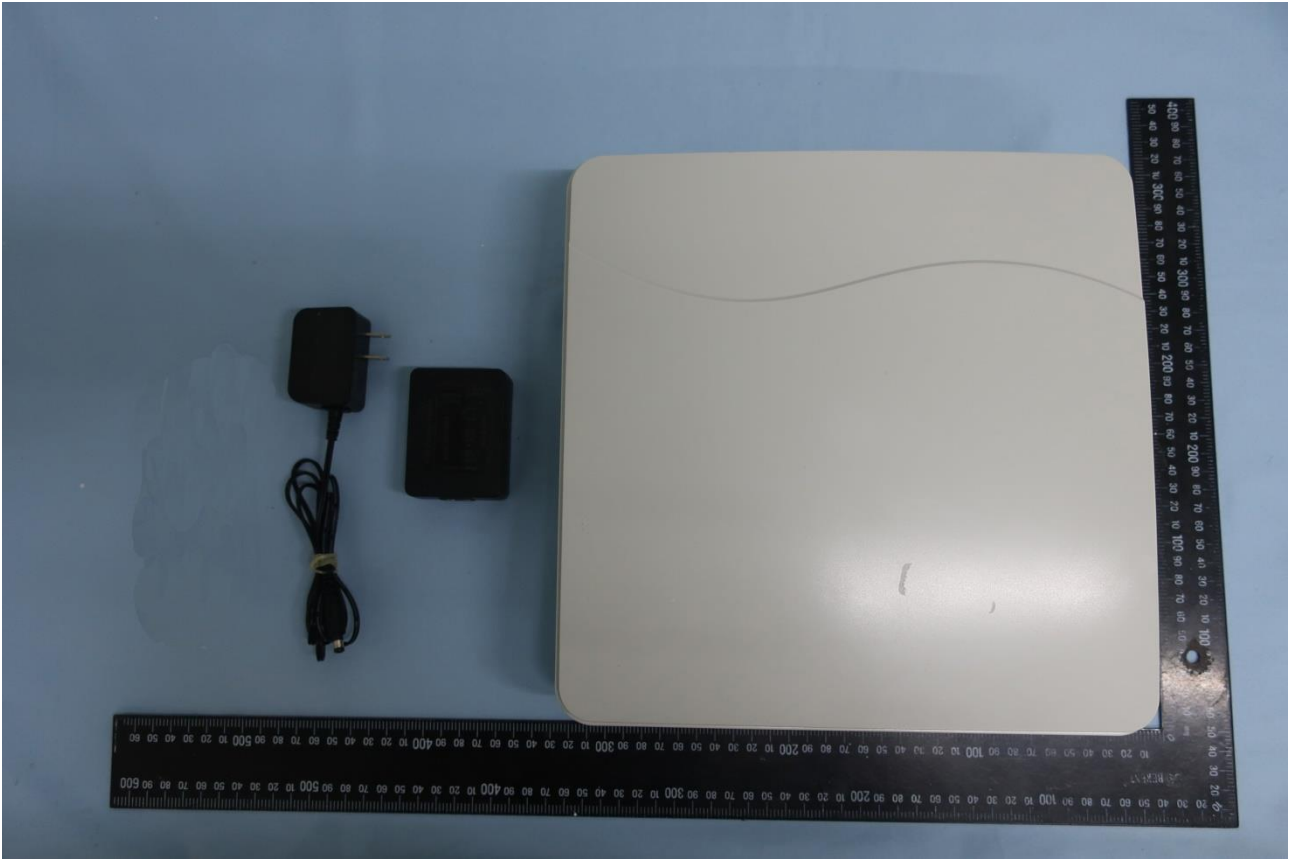

Brand Name: BTI Wireless / Model Name: CP880-B2