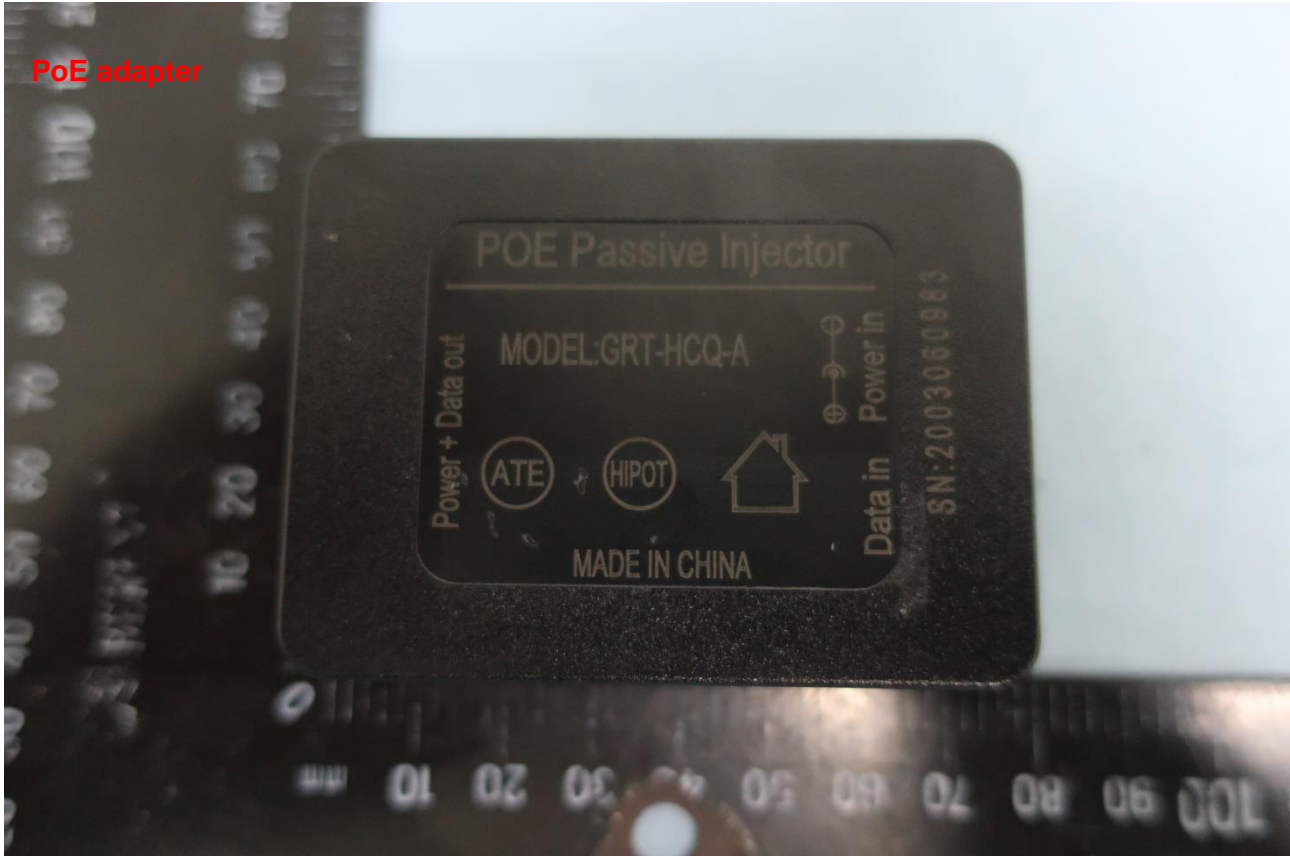

Remark: For accessories equipped with this EUT, please refer to the following photos.

Brand Name: BTI Wireless / Model Name: CP880-B2

Brand Name: BTI Wireless / Model Name: CP880-B2

AC Adapter

Brand Name: BTI Wireless / Model Name: CP880-B2