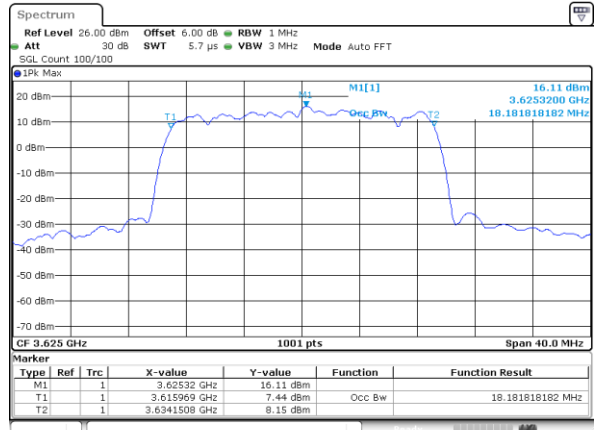

Highest Channel / 10MHz / 16QAM

Date: 1.AUG.2020 22:37:55

LTE Band 48

Lowest Channel / 15MHz / QPSK

Lowest Channel / 15MHz / 16QAM

Middle Channel / 15MHz / QPSK

Middle Channel / 15MHz / 16QAM

Highest Channel / 15MHz / QPSK

Highest Channel / 15MHz / 16QAM

LTE Band 48

Lowest Channel / 20MHz / QPSK

Date: 1.AUG.2020 21:40:14

Lowest Channel / 20MHz / 16QAM

Date: 1.AUG.2020 21:39:36

Middle Channel / 20MHz / QPSK

Date: 1.AUG.2020 21:41:40

Middle Channel / 20MHz / 16QAM

Date: 1.AUG.2020 21:42:19

Highest Channel / 20MHz / QPSK

Date: 1.AUG.2020 21:45:16

Highest Channel / 20MHz / 16QAM

Date: 1.AUG.2020 21:44:46

LTE Band 48

Lowest Channel / 5MHz / 64QAM