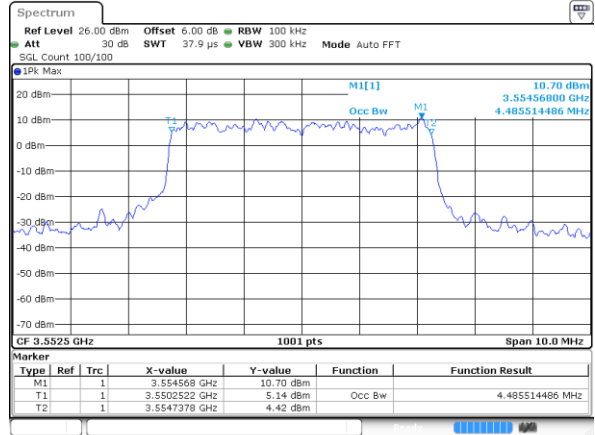

Highest Channel / 20MHz / 64QAM

Date: 1.AUG.2020 21:44:26

Occupied Bandwidth

Mode	LTE Band 48 : 99%OBW(MHz)											
BW	1.4MHz		3MHz		5MHz		10MHz		15MHz		20MHz	
Mod.	QPSK	16QAM	QPSK	16QAM	QPSK	16QAM	QPSK	16QAM	QPSK	16QAM	QPSK	16QAM
Lowest CH	-	-	-	-	4.52	4.49	9.09	9.05	13.43	13.46	18.34	18.38
Middle CH	-	-	-	-	4.49	4.53	9.01	9.05	13.49	13.43	18.42	18.18
Highest CH	-	-	-	-	4.48	4.50	8.99	9.11	13.40	13.46	18.34	18.18
Mode	LTE Band 48 : 99%OBW(MHz)											
BW	1.4MHz		3MHz		5MHz		10MHz		15MHz		20MHz	
Mod.	64QAM		64QAM		64QAM		64QAM		64QAM		64QAM	
Lowest CH	-	-	-	-	4.55	-	9.01	-	13.40	-	18.34	-
Middle CH	-	-	-	-	4.48	-	9.09	-	13.52	-	18.30	-
Highest CH	-	-	-	-	4.49	-	9.05	-	13.43	-	18.46	-

LTE Band 48

Lowest Channel / 5MHz / QPSK

Date: 1.AUG.2020 22:21:37

Lowest Channel / 5MHz / 16QAM

Date: 1.AUG.2020 22:22:19

Middle Channel / 5MHz / QPSK

Date: 1.AUG.2020 22:25:37

Middle Channel / 5MHz / 16QAM