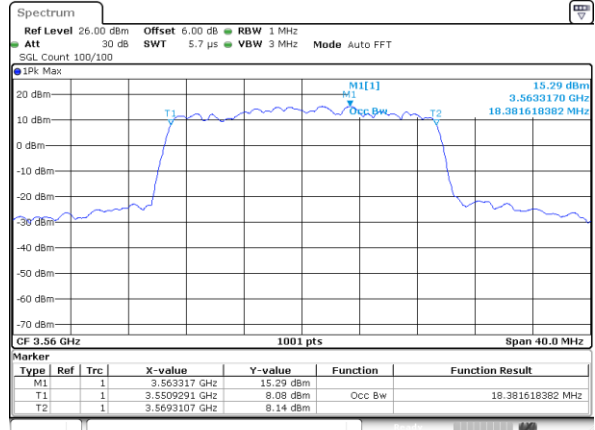

Highest Channel / 10MHz / 16QAM

Date: 1.AUG.2020 22:37:55

LTE Band 48

Lowest Channel / 15MHz / QPSK

Lowest Channel / 15MHz / 16QAM

Middle Channel / 15MHz / QPSK

Middle Channel / 15MHz / 16QAM

Highest Channel / 15MHz / QPSK

Highest Channel / 15MHz / 16QAM

LTE Band 48

Lowest Channel / 20MHz / QPSK

Date: 1.AUG.2020 21:40:14

Lowest Channel / 20MHz / 16QAM

Date: 1.AUG.2020 21:39:36

Middle Channel / 20MHz / QPSK

Date: 1.AUG.2020 21:41:40

Middle Channel / 20MHz / 16QAM

Date: 1.AUG.2020 21:42:19

Highest Channel / 20MHz / QPSK

Date: 1.AUG.2020 21:45:16

Highest Channel / 20MHz / 16QAM

Date: 1.AUG.2020 21:44:46

LTE Band 48

Lowest Channel / 5MHz / 64QAM