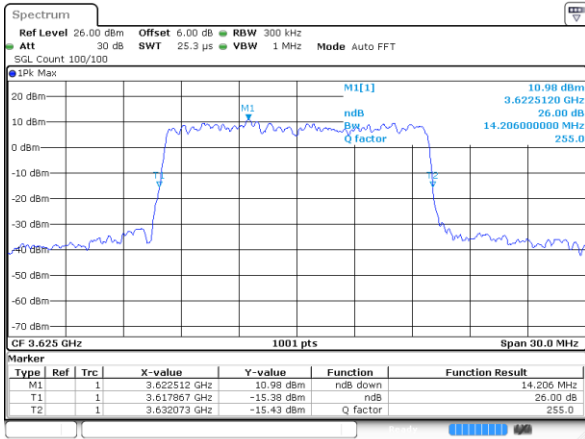

Middle Channel / 15MHz / 64QAM

Date: 1.AUG.2020 22:43:06