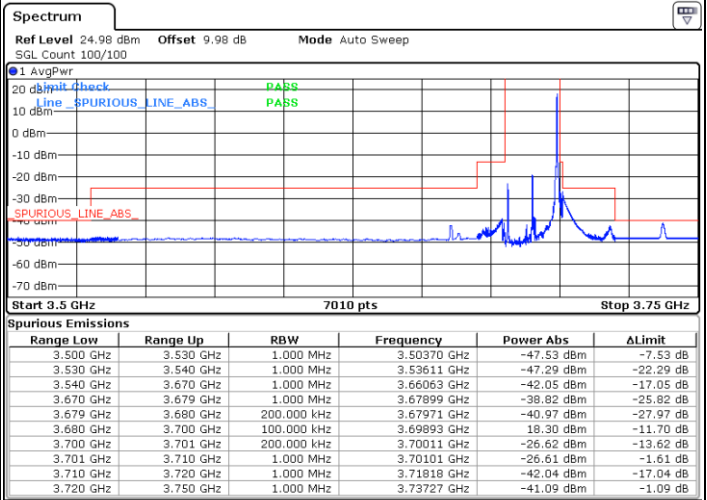

Highest Channel/ FullRB

Date: 1.AUG.2020 18:21:53

Date: 1.AUG.2020 19:18:53

LTE Band 48 / 20MHz

QPSK

Lowest Channel / 1RB0

Highest Channel / 1RBmax

Date: 1.AUG.2020 13:20:11

Date: 1.AUG.2020 14:36:04

Lowest Channel / FullIRB

Highest Channel / FullIRB

Date: 1.AUG.2020 13:11:14

Date: 1.AUG.2020 13:37:32

LTE Band 48 / 20MHz

16QAM

Lowest Channel / 1RB0

Highest Channel / 1RBmax

Date: 1.AUG.2020 13:18:24

Date: 1.AUG.2020 14:45:42

Lowest Channel / FullIRB

Highest Channel / FullIRB

Date: 1.AUG.2020 13:12:56

Date: 1.AUG.2020 13:38:22

LTE Band 48 / 20MHz

64QAM

Lowest Channel / 1RB0

Highest Channel / 1RBmax

Date: 1.AUG.2020 13:16:43

Date: 1.AUG.2020 14:36:04

Lowest Channel / FullRB

Highest Channel/ FullRB

Date: 1.AUG.2020 13:14:54