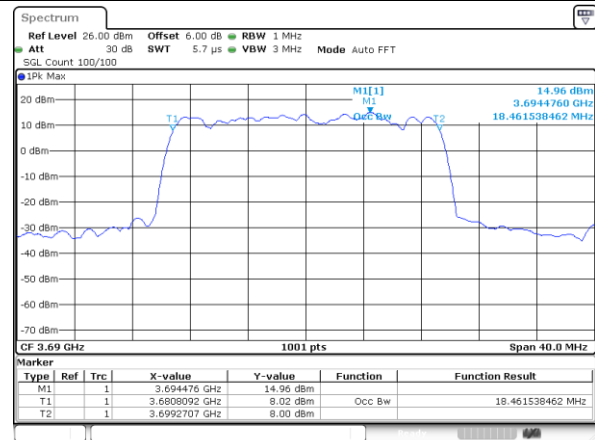

Lowest Channel / 20MHz / 64QAM

Date: 1.AUG.2020 21:39:08

Middle Channel / 15MHz / 64QAM

Date: 1.AUG.2020 22:42:59

Middle Channel / 20MHz / 64QAM

Date: 1.AUG.2020 21:42:48

Highest Channel / 15MHz / 64QAM

Date: 1.AUG.2020 21:37:18

Highest Channel / 20MHz / 64QAM

Date: 1.AUG.2020 21:44:18

Conducted Band Edge

LTE Band 48 / 5MHz

16QAM

Lowest Channel / 1RB0

Highest Channel / 1RBmax

Date: 1.AUG.2020 16:27:00