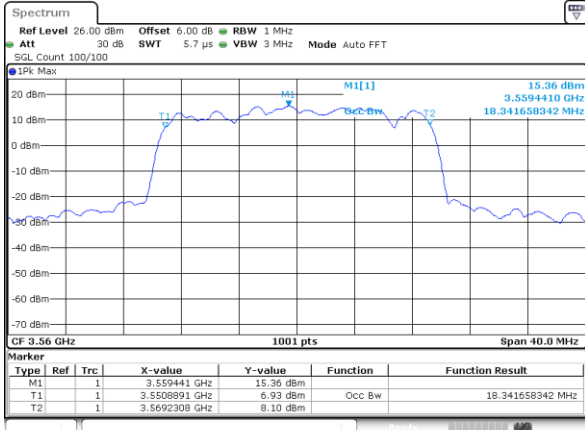

Highest Channel / 10MHz / 16QAM

Date: 1.AUG.2020 22:37:55

LTE Band 48

Lowest Channel / 15MHz / QPSK

Lowest Channel / 15MHz / 16QAM

Middle Channel / 15MHz / QPSK

Middle Channel / 15MHz / 16QAM

Highest Channel / 15MHz / QPSK

Highest Channel / 15MHz / 16QAM

LTE Band 48

Lowest Channel / 20MHz / QPSK

Date: 1.AUG.2020 21:40:14

Lowest Channel / 20MHz / 16QAM

Date: 1.AUG.2020 21:39:36

Middle Channel / 20MHz / QPSK

Date: 1.AUG.2020 21:41:40