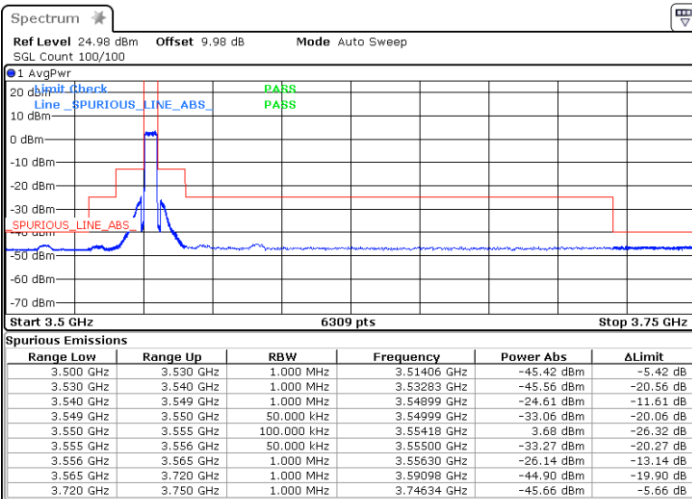

Date: 1.AUG.2020 14:55:41

Lowest Channel / FullIRB

Highest Channel / FullIRB

Date: 1.AUG.2020 16:31:19

Date: 1.AUG.2020 15:07:48

LTE Band 48 / 5MHz

64QAM

Lowest Channel / 1RB0

Highest Channel / 1RBmax

Date: 1.AUG.2020 16:28:37

Date: 1.AUG.2020 14:53:51

Lowest Channel / FullIRB

Highest Channel / FullIRB

Date: 1.AUG.2020 16:29:59

Date: 1.AUG.2020 15:06:15

LTE Band 48 / 10MHz

QPSK

Lowest Channel / 1RB0

Highest Channel / 1RBmax

Date: 1.AUG.2020 16:48:48

Date: 1.AUG.2020 17:24:10

Lowest Channel / FullIRB

Highest Channel / FullIRB

Date: 1.AUG.2020 16:43:43

Date: 1.AUG.2020 17:18:16

LTE Band 48 / 10MHz

16QAM

Lowest Channel / 1RB0

Highest Channel / 1RBmax

Date: 1.AUG.2020 16:48:25

Date: 1.AUG.2020 17:23:07

Lowest Channel / FullRB