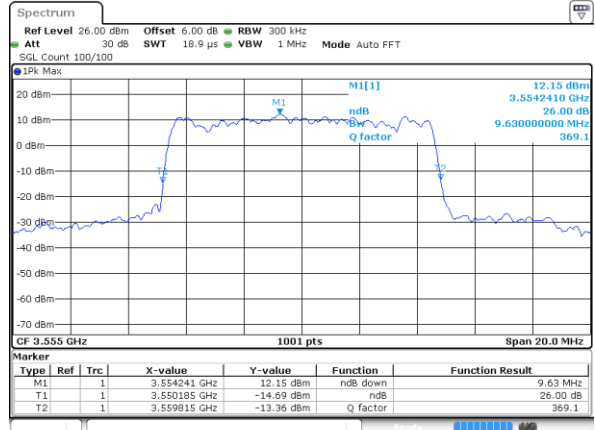

LTE Band 48

Lowest Channel / 5MHz / 64QAM

Date: 1 AUG 2020 22:23:09

Lowest Channel / 10MHz / 64QAM

Date: 1 AUG 2020 22:30:17

Middle Channel / 5MHz / 64QAM

Date: 1 AUG 2020 22:24:24

Middle Channel / 10MHz / 64QAM

Date: 1 AUG 2020 22:30:00

Highest Channel / 5MHz / 64QAM

Date: 1 AUG 2020 22:28:08

Highest Channel / 10MHz / 64QAM

Date: 1 AUG 2020 22:37:14

LTE Band 48

Lowest Channel / 15MHz / 64QAM

Date: 1.AUG.2020 22:41:32