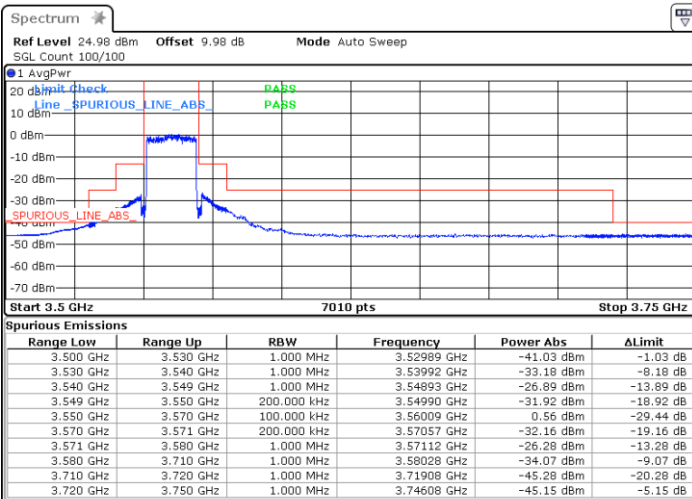

Date: 1.AUG.2020 19:20:19

LTE Band 48 / 15MHz

64QAM

Lowest Channel / 1RB0

Highest Channel / 1RBmax

Date: 1.AUG.2020 18:15:56

Date: 1.AUG.2020 19:17:25

Lowest Channel / FullRB

Highest Channel/ FullRB

Date: 1.AUG.2020 18:21:53

Date: 1.AUG.2020 19:18:53

LTE Band 48 / 20MHz

QPSK

Lowest Channel / 1RB0

Highest Channel / 1RBmax

Date: 1.AUG.2020 13:20:11

Date: 1.AUG.2020 14:36:04

Lowest Channel / FullIRB

Highest Channel / FullIRB

Date: 1.AUG.2020 13:11:14

Date: 1.AUG.2020 13:37:32

LTE Band 48 / 20MHz

16QAM

Lowest Channel / 1RB0

Highest Channel / 1RBmax

Date: 1.AUG.2020 13:18:24

Date: 1.AUG.2020 14:45:42

Lowest Channel / FullIRB

Highest Channel / FullIRB

Date: 1.AUG.2020 13:12:56

Date: 1.AUG.2020 13:38:22

LTE Band 48 / 20MHz