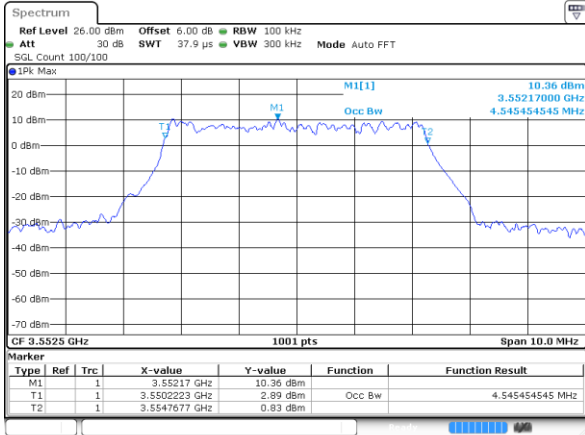

Middle Channel / 20MHz / 16QAM

Date: 1.AUG.2020 21:42:19

Highest Channel / 20MHz / QPSK

Date: 1.AUG.2020 21:45:16

Highest Channel / 20MHz / 16QAM

Date: 1.AUG.2020 21:44:46

LTE Band 48

Lowest Channel / 5MHz / 64QAM

Lowest Channel / 10MHz / 64QAM

Middle Channel / 5MHz / 64QAM

Middle Channel / 10MHz / 64QAM

Highest Channel / 5MHz / 64QAM

Highest Channel / 10MHz / 64QAM

LTE Band 48

Lowest Channel / 15MHz / 64QAM

Date: 1.AUG.2020 22:41:24