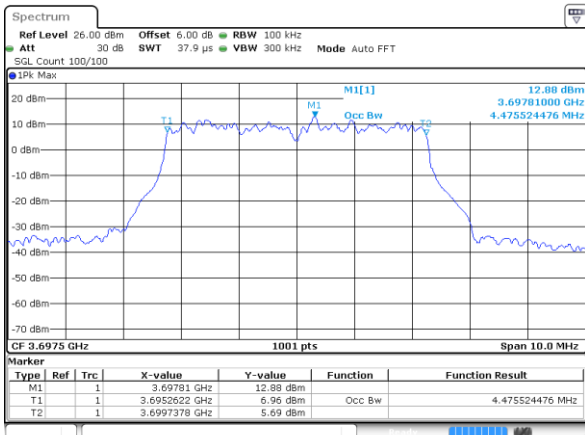

Highest Channel / 20MHz / 64QAM

Date: 1.AUG.2020 21:44:26

Occupied Bandwidth

Mode	LTE Band 48 : 99%OBW(MHz)											
BW	1.4MHz		3MHz		5MHz		10MHz		15MHz		20MHz	
Mod.	QPSK	16QAM	QPSK	16QAM	QPSK	16QAM	QPSK	16QAM	QPSK	16QAM	QPSK	16QAM
Lowest CH	-	-	-	-	4.52	4.49	9.09	9.05	13.43	13.46	18.34	18.38
Middle CH	-	-	-	-	4.49	4.53	9.01	9.05	13.49	13.43	18.42	18.18
Highest CH	-	-	-	-	4.48	4.50	8.99	9.11	13.40	13.46	18.34	18.18
Mode	LTE Band 48 : 99%OBW(MHz)											
BW	1.4MHz		3MHz		5MHz		10MHz		15MHz		20MHz	
Mod.	64QAM		64QAM		64QAM		64QAM		64QAM		64QAM	
Lowest CH	-	-	-	-	4.55	-	9.01	-	13.40	-	18.34	-
Middle CH	-	-	-	-	4.48	-	9.09	-	13.52	-	18.30	-
Highest CH	-	-	-	-	4.49	-	9.05	-	13.43	-	18.46	-

LTE Band 48

Lowest Channel / 5MHz / QPSK

Date: 1.AUG.2020 22:21:37

Lowest Channel / 5MHz / 16QAM

Date: 1.AUG.2020 22:22:19

Middle Channel / 5MHz / QPSK

Date: 1.AUG.2020 22:25:37

Middle Channel / 5MHz / 16QAM

Date: 1.AUG.2020 22:24:50

Highest Channel / 5MHz / QPSK

Date: 1.AUG.2020 22:26:43

Highest Channel / 5MHz / 16QAM

Date: 1.AUG.2020 22:27:21

LTE Band 48

Lowest Channel / 10MHz / QPSK

Date: 1.AUG.2020 22:31:13