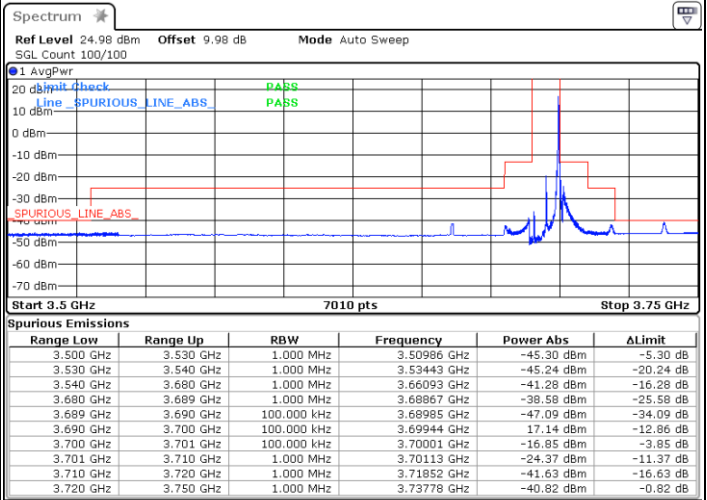

Highest Channel / 1RBmax

Date: 1.AUG.2020 16:28:37

Date: 1.AUG.2020 14:53:51

Lowest Channel / FullIRB

Highest Channel / FullIRB

Date: 1.AUG.2020 16:29:59

Date: 1.AUG.2020 15:06:15

LTE Band 48 / 10MHz

QPSK

Lowest Channel / 1RB0

Highest Channel / 1RBmax

Date: 1.AUG.2020 16:48:48

Date: 1.AUG.2020 17:24:10

Lowest Channel / FullIRB

Highest Channel / FullIRB

Date: 1.AUG.2020 16:43:43

Date: 1.AUG.2020 17:18:16

LTE Band 48 / 10MHz

16QAM

Lowest Channel / 1RB0

Highest Channel / 1RBmax

Date: 1.AUG.2020 16:48:25

Date: 1.AUG.2020 17:23:07

Lowest Channel / FullRB

Highest Channel / FullRB

Date: 1.AUG.2020 16:45:05

Date: 1.AUG.2020 17:18:39

LTE Band 48 / 10MHz

64QAM

Lowest Channel / 1RB0

Highest Channel / 1RBmax

Date: 1.AUG.2020 16:47:58