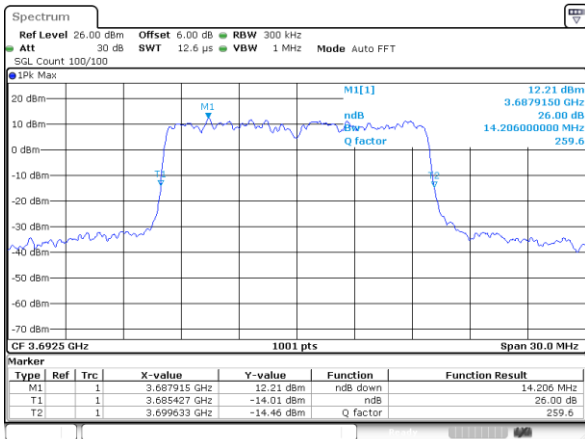

Lowest Channel / 20MHz / 64QAM

Date: 1.AUG.2020 21:39:16

Middle Channel / 15MHz / 64QAM

Date: 1.AUG.2020 22:43:06

Middle Channel / 20MHz / 64QAM

Date: 1.AUG.2020 21:42:57

Highest Channel / 15MHz / 64QAM

Date: 1.AUG.2020 21:37:28

Highest Channel / 20MHz / 64QAM

Date: 1.AUG.2020 21:44:26

Occupied Bandwidth

Mode	LTE Band 48 : 99%OBW(MHz)											
BW	1.4MHz		3MHz		5MHz		10MHz		15MHz		20MHz	
Mod.	QPSK	16QAM	QPSK	16QAM	QPSK	16QAM	QPSK	16QAM	QPSK	16QAM	QPSK	16QAM
Lowest CH	-	-	-	-	4.52	4.49	9.09	9.05	13.43	13.46	18.34	18.38
Middle CH	-	-	-	-	4.49	4.53	9.01	9.05	13.49	13.43	18.42	18.18
Highest CH	-	-	-	-	4.48	4.50	8.99	9.11	13.40	13.46	18.34	18.18
Mode	LTE Band 48 : 99%OBW(MHz)											
BW	1.4MHz		3MHz		5MHz		10MHz		15MHz		20MHz	
Mod.	64QAM		64QAM		64QAM		64QAM		64QAM		64QAM	
Lowest CH	-	-	-	-	4.55	-	9.01	-	13.40	-	18.34	-
Middle CH	-	-	-	-	4.48	-	9.09	-	13.52	-	18.30	-
Highest CH	-	-	-	-	4.49	-	9.05	-	13.43	-	18.46	-