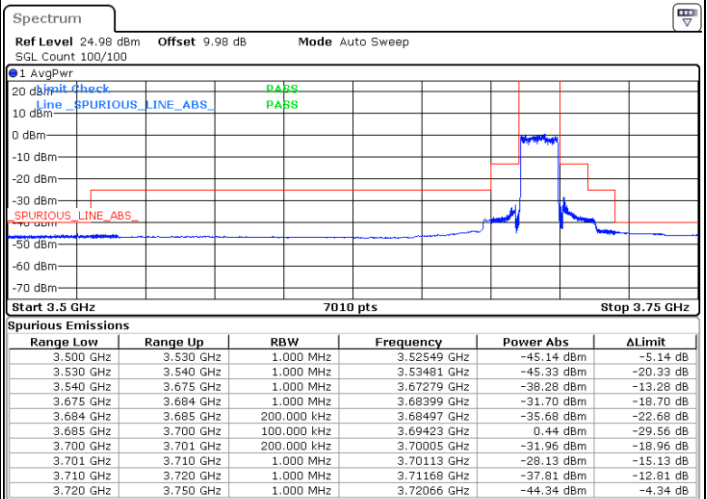

Highest Channel / 1RBmax

Date: 1.AUG.2020 18:18:35

Date: 1.AUG.2020 19:15:11

Lowest Channel / FullRB

Highest Channel / FullRB

Date: 1.AUG.2020 18:23:05

Date: 1.AUG.2020 19:21:26

LTE Band 48 / 15MHz

16QAM

Lowest Channel / 1RB0

Highest Channel / 1RBmax

Date: 1.AUG.2020 18:17:49

Date: 1.AUG.2020 19:16:16

Lowest Channel / FullRB

Highest Channel / FullRB

Date: 1.AUG.2020 18:22:31

Date: 1.AUG.2020 19:20:19

LTE Band 48 / 15MHz

64QAM

Lowest Channel / 1RB0

Highest Channel / 1RBmax

Date: 1.AUG.2020 18:15:56

Date: 1.AUG.2020 19:17:25

Lowest Channel / FullRB

Highest Channel/ FullRB

Date: 1.AUG.2020 18:21:53

Date: 1.AUG.2020 19:18:53

LTE Band 48 / 20MHz

QPSK

Lowest Channel / 1RB0

Highest Channel / 1RBmax

Date: 1.AUG.2020 13:20:11