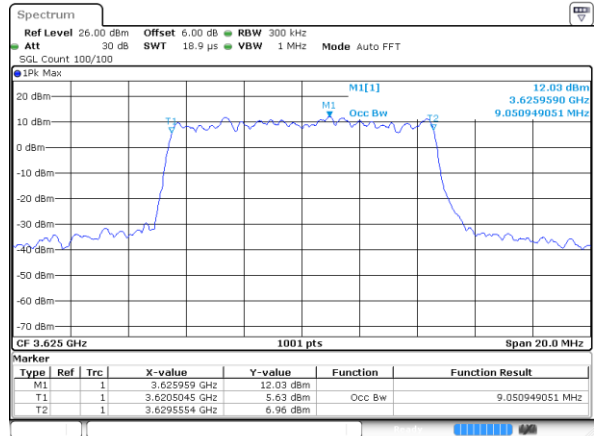

Middle Channel / 10MHz / 16QAM

Date: 1.AUG.2020 22:34:34