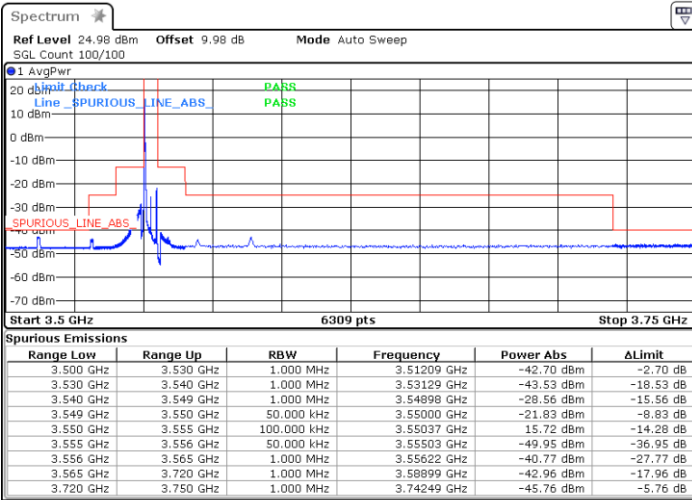

Highest Channel / 20MHz / 64QAM

Date: 1.AUG.2020 21:44:18

Conducted Band Edge

LTE Band 48 / 5MHz

16QAM

Lowest Channel / 1RB0

Highest Channel / 1RBmax

Date: 1.AUG.2020 16:27:00

Date: 1.AUG.2020 14:55:41

Lowest Channel / FullIRB

Highest Channel / FullIRB

Date: 1.AUG.2020 16:31:19

Date: 1.AUG.2020 15:07:48

LTE Band 48 / 5MHz

64QAM

Lowest Channel / 1RB0

Highest Channel / 1RBmax

Date: 1.AUG.2020 16:28:37

Date: 1.AUG.2020 14:53:51

Lowest Channel / FullIRB

Highest Channel / FullIRB

Date: 1.AUG.2020 16:29:59

Date: 1.AUG.2020 15:06:15

LTE Band 48 / 10MHz

QPSK

Lowest Channel / 1RB0

Highest Channel / 1RBmax

Date: 1.AUG.2020 16:48:48

Date: 1.AUG.2020 17:24:10

Lowest Channel / FullIRB

Highest Channel / FullIRB

Date: 1.AUG.2020 16:43:43