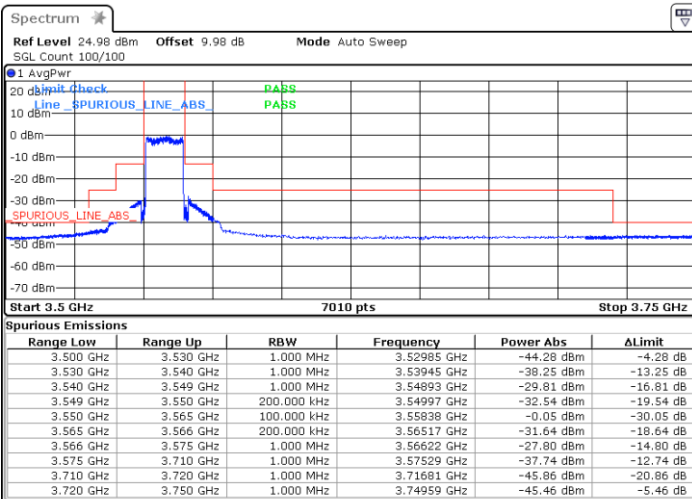

Highest Channel / 1RBmax

Date: 1.AUG.2020 18:18:35

Date: 1.AUG.2020 19:15:11

Lowest Channel / FullRB

Highest Channel / FullRB

Date: 1.AUG.2020 18:23:05

Date: 1.AUG.2020 19:21:26

LTE Band 48 / 15MHz

16QAM

Lowest Channel / 1RB0

Highest Channel / 1RBmax

Date: 1.AUG.2020 18:17:49

Date: 1.AUG.2020 19:16:16

Lowest Channel / FullRB

Highest Channel / FullRB

Date: 1.AUG.2020 18:22:31

Date: 1.AUG.2020 19:20:19

LTE Band 48 / 15MHz

64QAM

Lowest Channel / 1RB0

Highest Channel / 1RBmax

Date: 1.AUG.2020 18:15:56

Date: 1.AUG.2020 19:17:25

Lowest Channel / FullRB

Highest Channel/ FullRB

Date: 1.AUG.2020 18:21:53

Date: 1.AUG.2020 19:18:53

LTE Band 48 / 20MHz

QPSK

Lowest Channel / 1RB0

Highest Channel / 1RBmax

Date: 1.AUG.2020 13:20:11