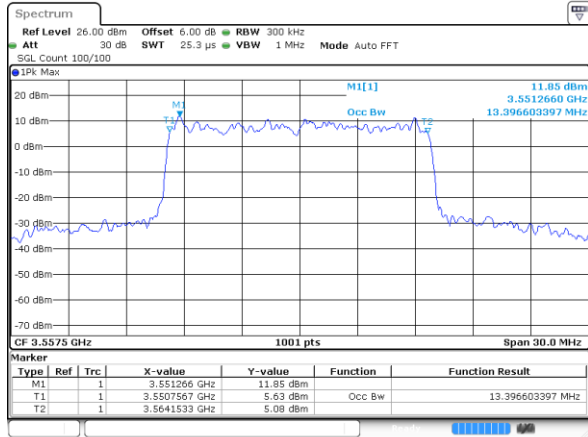

Middle Channel / 20MHz / 16QAM

Date: 1.AUG.2020 21:42:19

Highest Channel / 20MHz / QPSK

Date: 1.AUG.2020 21:45:16

Highest Channel / 20MHz / 16QAM

Date: 1.AUG.2020 21:44:46

LTE Band 48

Lowest Channel / 5MHz / 64QAM

Lowest Channel / 10MHz / 64QAM

Middle Channel / 5MHz / 64QAM

Middle Channel / 10MHz / 64QAM

Highest Channel / 5MHz / 64QAM

Highest Channel / 10MHz / 64QAM

LTE Band 48

Lowest Channel / 15MHz / 64QAM

Date: 1.AUG.2020 22:41:24

Highest Channel / 20MHz / 64QAM

Date: 1.AUG.2020 21:44:18

Conducted Band Edge

LTE Band 48 / 5MHz

16QAM

Lowest Channel / 1RB0

Highest Channel / 1RBmax

Date: 1.AUG.2020 16:27:00