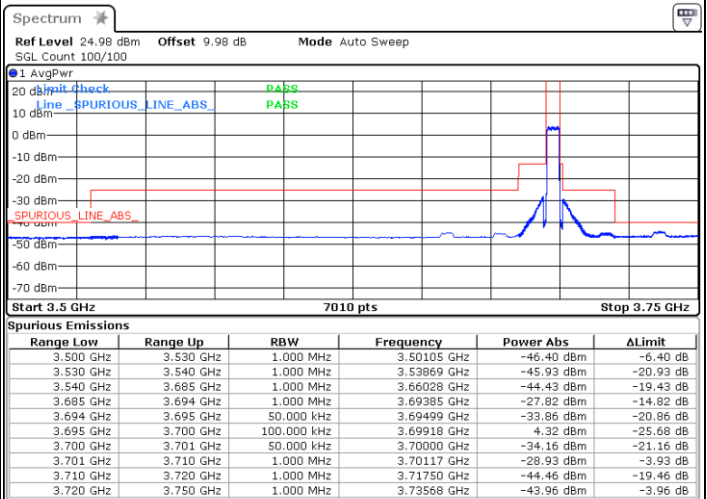

Date: 1.AUG.2020 14:55:41

Lowest Channel / FullIRB

Highest Channel / FullIRB

Date: 1.AUG.2020 16:31:19

Date: 1.AUG.2020 15:07:48

LTE Band 48 / 5MHz

64QAM

Lowest Channel / 1RB0

Highest Channel / 1RBmax

Date: 1.AUG.2020 16:28:37

Date: 1.AUG.2020 14:53:51

Lowest Channel / FullIRB

Highest Channel / FullIRB

Date: 1.AUG.2020 16:29:59

Date: 1.AUG.2020 15:06:15

LTE Band 48 / 10MHz

QPSK

Lowest Channel / 1RB0

Highest Channel / 1RBmax

Date: 1.AUG.2020 16:48:48

Date: 1.AUG.2020 17:24:10

Lowest Channel / FullIRB

Highest Channel / FullIRB

Date: 1.AUG.2020 16:43:43

Date: 1.AUG.2020 17:18:16

LTE Band 48 / 10MHz

16QAM

Lowest Channel / 1RB0

Highest Channel / 1RBmax

Date: 1.AUG.2020 16:48:25

Date: 1.AUG.2020 17:23:07

Lowest Channel / FullRB