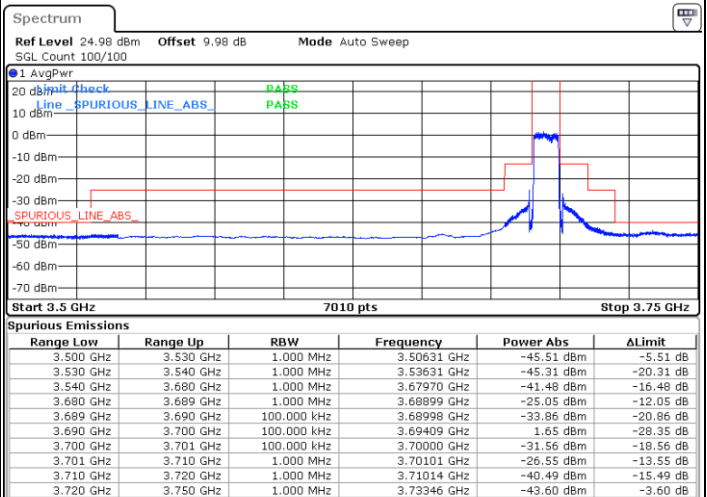

Date: 1.AUG.2020 17:18:16

LTE Band 48 / 10MHz

16QAM

Lowest Channel / 1RB0

Highest Channel / 1RBmax

Date: 1.AUG.2020 16:48:25

Date: 1.AUG.2020 17:23:07

Lowest Channel / FullRB

Highest Channel / FullRB

Date: 1.AUG.2020 16:45:05

Date: 1.AUG.2020 17:18:39

LTE Band 48 / 10MHz

64QAM

Lowest Channel / 1RB0

Highest Channel / 1RBmax

Date: 1.AUG.2020 16:47:58

Date: 1.AUG.2020 17:21:29

Lowest Channel / FullRB

Highest Channel / FullRB

Date: 1.AUG.2020 16:45:24

Date: 1.AUG.2020 17:19:04

LTE Band 48 / 15MHz

QPSK

Lowest Channel / 1RB0

Highest Channel / 1RBmax

Date: 1.AUG.2020 18:18:35

Date: 1.AUG.2020 19:15:11

Lowest Channel / FullRB

Highest Channel / FullRB

Date: 1.AUG.2020 18:23:05

Date: 1.AUG.2020 19:21:26

LTE Band 48 / 15MHz