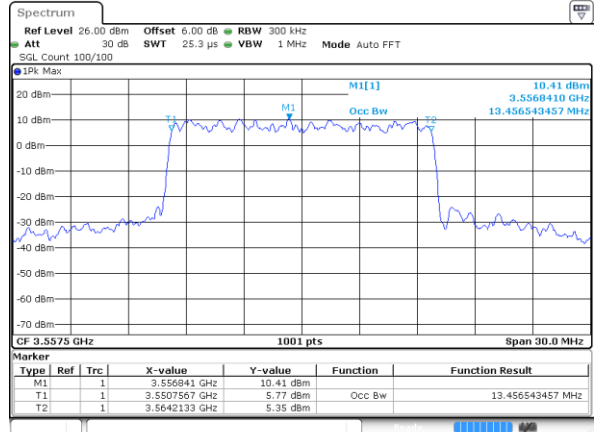

Highest Channel / 10MHz / 16QAM

Date: 1.AUG.2020 22:37:55

LTE Band 48

Lowest Channel / 15MHz / QPSK

Lowest Channel / 15MHz / 16QAM

Middle Channel / 15MHz / QPSK

Middle Channel / 15MHz / 16QAM

Highest Channel / 15MHz / QPSK

Highest Channel / 15MHz / 16QAM

LTE Band 48

Lowest Channel / 20MHz / QPSK

Date: 1.AUG.2020 21:40:14

Lowest Channel / 20MHz / 16QAM

Date: 1.AUG.2020 21:39:36

Middle Channel / 20MHz / QPSK

Date: 1.AUG.2020 21:41:40