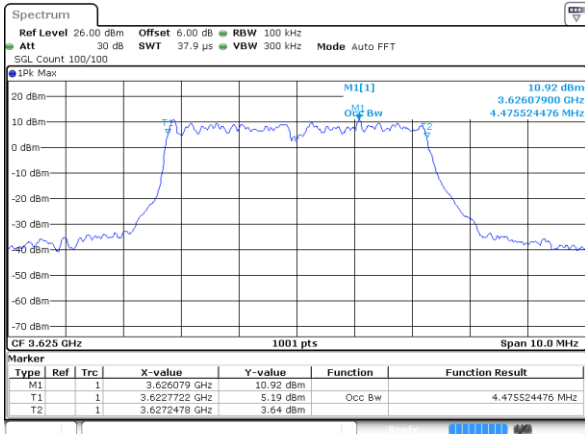

Middle Channel / 20MHz / 16QAM

Date: 1.AUG.2020 21:42:19

Highest Channel / 20MHz / QPSK

Date: 1.AUG.2020 21:45:16

Highest Channel / 20MHz / 16QAM

Date: 1.AUG.2020 21:44:46

LTE Band 48

Lowest Channel / 5MHz / 64QAM

Lowest Channel / 10MHz / 64QAM

Middle Channel / 5MHz / 64QAM

Middle Channel / 10MHz / 64QAM

Highest Channel / 5MHz / 64QAM

Highest Channel / 10MHz / 64QAM

LTE Band 48

Lowest Channel / 15MHz / 64QAM

Date: 1.AUG.2020 22:41:24