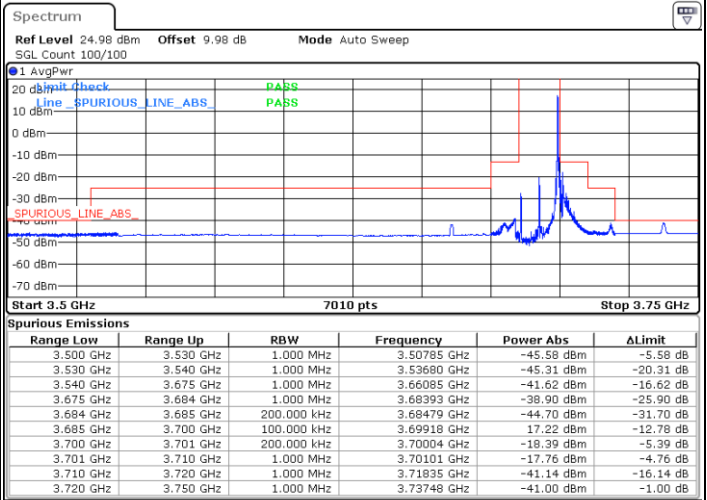

Date: 1.AUG.2020 17:18:16

LTE Band 48 / 10MHz

16QAM

Lowest Channel / 1RB0

Highest Channel / 1RBmax

Date: 1.AUG.2020 16:48:25

Date: 1.AUG.2020 17:23:07

Lowest Channel / FullRB

Highest Channel / FullRB

Date: 1.AUG.2020 16:45:05

Date: 1.AUG.2020 17:18:39

LTE Band 48 / 10MHz

64QAM

Lowest Channel / 1RB0

Highest Channel / 1RBmax

Date: 1.AUG.2020 16:47:58

Date: 1.AUG.2020 17:21:29

Lowest Channel / FullRB

Highest Channel / FullRB

Date: 1.AUG.2020 16:45:24

Date: 1.AUG.2020 17:19:04

LTE Band 48 / 15MHz

QPSK

Lowest Channel / 1RB0

Highest Channel / 1RBmax

Date: 1.AUG.2020 18:18:35

Date: 1.AUG.2020 19:15:11

Lowest Channel / FullRB

Highest Channel / FullRB

Date: 1.AUG.2020 18:23:05

Date: 1.AUG.2020 19:21:26

LTE Band 48 / 15MHz