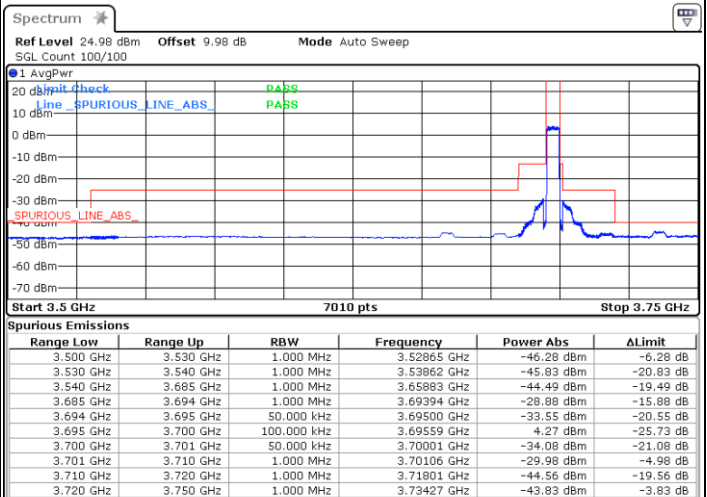

Lowest Channel / 20MHz / 64QAM

Date: 1.AUG.2020 21:39:08

Middle Channel / 15MHz / 64QAM

Date: 1.AUG.2020 22:42:59

Middle Channel / 20MHz / 64QAM

Date: 1.AUG.2020 21:42:48

Highest Channel / 15MHz / 64QAM

Date: 1.AUG.2020 21:37:18

Highest Channel / 20MHz / 64QAM

Date: 1.AUG.2020 21:44:18

Conducted Band Edge

LTE Band 48 / 5MHz

16QAM

Lowest Channel / 1RB0

Highest Channel / 1RBmax

Date: 1.AUG.2020 16:27:00

Date: 1.AUG.2020 14:55:41

Lowest Channel / FullIRB

Highest Channel / FullIRB

Date: 1.AUG.2020 16:31:19

Date: 1.AUG.2020 15:07:48

LTE Band 48 / 5MHz

64QAM

Lowest Channel / 1RB0

Highest Channel / 1RBmax

Date: 1.AUG.2020 16:28:37

Date: 1.AUG.2020 14:53:51

Lowest Channel / FullIRB

Highest Channel / FullIRB

Date: 1.AUG.2020 16:29:59

Date: 1.AUG.2020 15:06:15

LTE Band 48 / 10MHz