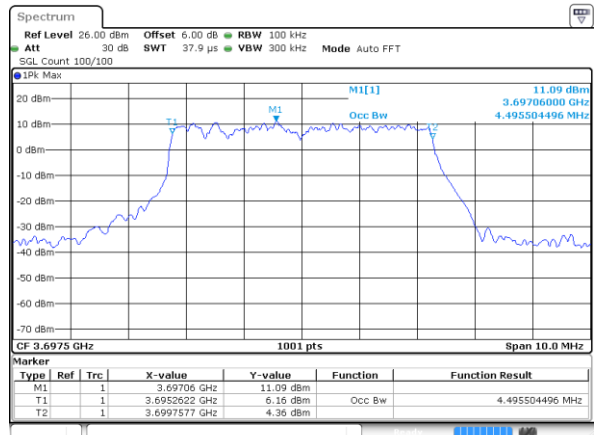

Highest Channel / 20MHz / 64QAM

Date: 1.AUG.2020 21:44:26

Occupied Bandwidth

Mode	LTE Band 48 : 99%OBW(MHz)											
BW	1.4MHz		3MHz		5MHz		10MHz		15MHz		20MHz	
Mod.	QPSK	16QAM	QPSK	16QAM	QPSK	16QAM	QPSK	16QAM	QPSK	16QAM	QPSK	16QAM
Lowest CH	-	-	-	-	4.52	4.49	9.09	9.05	13.43	13.46	18.34	18.38
Middle CH	-	-	-	-	4.49	4.53	9.01	9.05	13.49	13.43	18.42	18.18
Highest CH	-	-	-	-	4.48	4.50	8.99	9.11	13.40	13.46	18.34	18.18
Mode	LTE Band 48 : 99%OBW(MHz)											
BW	1.4MHz		3MHz		5MHz		10MHz		15MHz		20MHz	
Mod.	64QAM		64QAM		64QAM		64QAM		64QAM		64QAM	
Lowest CH	-	-	-	-	4.55	-	9.01	-	13.40	-	18.34	-
Middle CH	-	-	-	-	4.48	-	9.09	-	13.52	-	18.30	-
Highest CH	-	-	-	-	4.49	-	9.05	-	13.43	-	18.46	-

LTE Band 48

Lowest Channel / 5MHz / QPSK

Date: 1.AUG.2020 22:21:37

Lowest Channel / 5MHz / 16QAM

Date: 1.AUG.2020 22:22:19

Middle Channel / 5MHz / QPSK

Date: 1.AUG.2020 22:25:37

Middle Channel / 5MHz / 16QAM

Date: 1.AUG.2020 22:24:50

Highest Channel / 5MHz / QPSK

Date: 1.AUG.2020 22:26:43

Highest Channel / 5MHz / 16QAM

Date: 1.AUG.2020 22:27:21

LTE Band 48

Lowest Channel / 10MHz / QPSK

Date: 1.AUG.2020 22:31:13