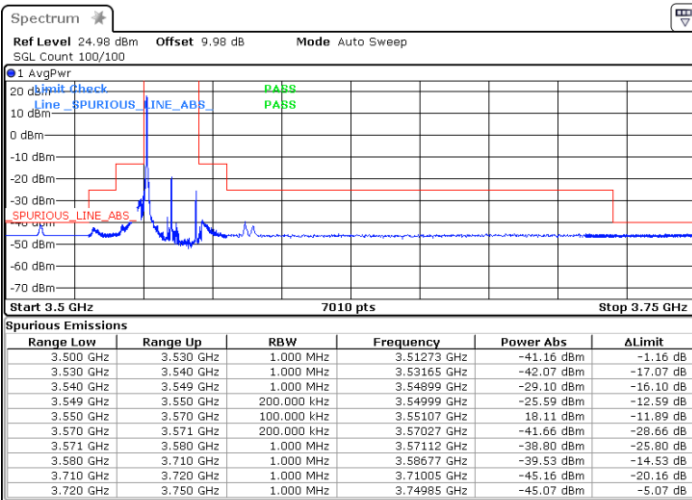

Highest Channel/ FullRB

Date: 1.AUG.2020 18:21:53

Date: 1.AUG.2020 19:18:53

LTE Band 48 / 20MHz

QPSK

Lowest Channel / 1RB0

Highest Channel / 1RBmax

Date: 1.AUG.2020 13:20:11

Date: 1.AUG.2020 14:36:04

Lowest Channel / FullIRB

Highest Channel / FullIRB

Date: 1.AUG.2020 13:11:14

Date: 1.AUG.2020 13:37:32

LTE Band 48 / 20MHz

16QAM

Lowest Channel / 1RB0

Highest Channel / 1RBmax

Date: 1.AUG.2020 13:18:24

Date: 1.AUG.2020 14:45:42

Lowest Channel / FullIRB

Highest Channel / FullIRB

Date: 1.AUG.2020 13:12:56

Date: 1.AUG.2020 13:38:22

LTE Band 48 / 20MHz

64QAM

Lowest Channel / 1RB0

Highest Channel / 1RBmax

Date: 1.AUG.2020 13:16:43

Date: 1.AUG.2020 14:36:04

Lowest Channel / FullRB

Highest Channel/ FullRB

Date: 1.AUG.2020 13:14:54