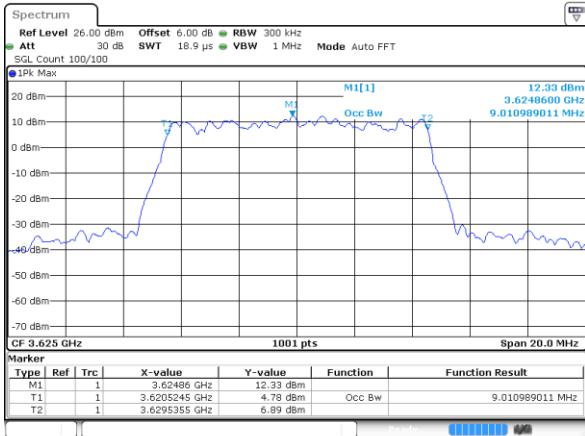

Middle Channel / 10MHz / QPSK

Date: 1.AUG.2020 22:32:13