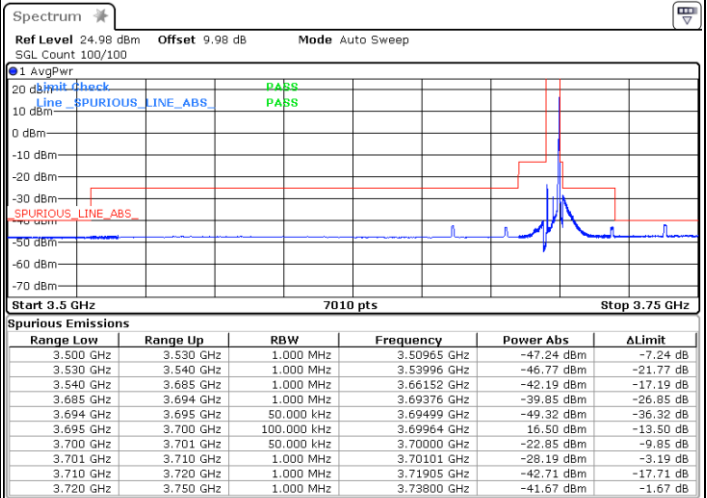

Highest Channel / 20MHz / 64QAM

Date: 1.AUG.2020 21:44:18

Conducted Band Edge

LTE Band 48 / 5MHz

16QAM

Lowest Channel / 1RB0

Highest Channel / 1RBmax

Date: 1.AUG.2020 16:27:00

Date: 1.AUG.2020 14:55:41

Lowest Channel / FullIRB

Highest Channel / FullIRB

Date: 1.AUG.2020 16:31:19

Date: 1.AUG.2020 15:07:48

LTE Band 48 / 5MHz

64QAM

Lowest Channel / 1RB0

Highest Channel / 1RBmax

Date: 1.AUG.2020 16:28:37

Date: 1.AUG.2020 14:53:51

Lowest Channel / FullIRB

Highest Channel / FullIRB

Date: 1.AUG.2020 16:29:59

Date: 1.AUG.2020 15:06:15

LTE Band 48 / 10MHz