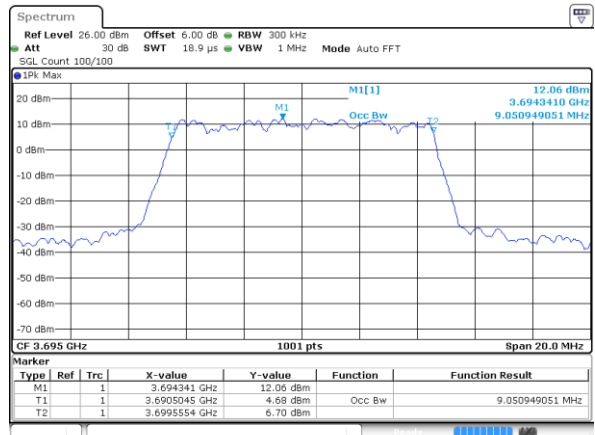

Middle Channel / 20MHz / 16QAM

Date: 1.AUG.2020 21:42:19

Highest Channel / 20MHz / QPSK

Date: 1.AUG.2020 21:45:16

Highest Channel / 20MHz / 16QAM

Date: 1.AUG.2020 21:44:46

LTE Band 48

Lowest Channel / 5MHz / 64QAM

Lowest Channel / 10MHz / 64QAM

Middle Channel / 5MHz / 64QAM

Middle Channel / 10MHz / 64QAM

Highest Channel / 5MHz / 64QAM

Highest Channel / 10MHz / 64QAM

LTE Band 48

Lowest Channel / 15MHz / 64QAM

Date: 1.AUG.2020 22:41:24

Highest Channel / 20MHz / 64QAM

Date: 1.AUG.2020 21:44:18

Conducted Band Edge

LTE Band 48 / 5MHz

16QAM

Lowest Channel / 1RB0

Highest Channel / 1RBmax

Date: 1.AUG.2020 16:27:00