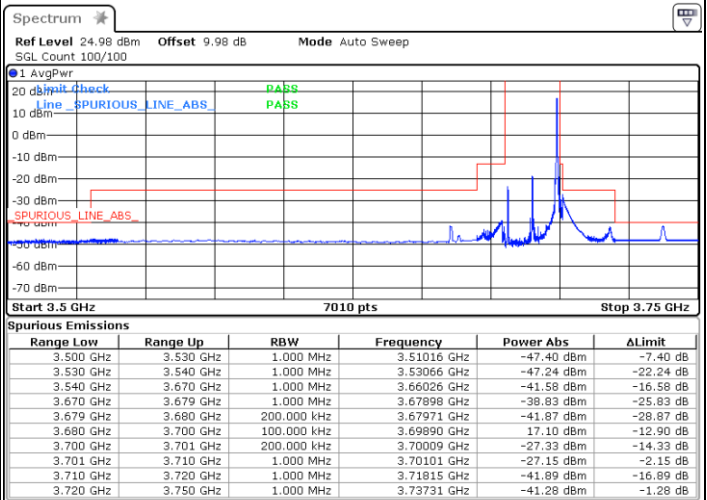

Highest Channel/ FullRB

Date: 1.AUG.2020 18:21:53

Date: 1.AUG.2020 19:18:53

LTE Band 48 / 20MHz

QPSK

Lowest Channel / 1RB0

Highest Channel / 1RBmax

Date: 1.AUG.2020 13:20:11

Date: 1.AUG.2020 14:36:04

Lowest Channel / FullIRB

Highest Channel / FullIRB

Date: 1.AUG.2020 13:11:14

Date: 1.AUG.2020 13:37:32

LTE Band 48 / 20MHz

16QAM

Lowest Channel / 1RB0

Highest Channel / 1RBmax

Date: 1.AUG.2020 13:18:24

Date: 1.AUG.2020 14:45:42

Lowest Channel / FullIRB

Highest Channel / FullIRB

Date: 1.AUG.2020 13:12:56

Date: 1.AUG.2020 13:38:22

LTE Band 48 / 20MHz

64QAM

Lowest Channel / 1RB0

Highest Channel / 1RBmax

Date: 1.AUG.2020 13:16:43

Date: 1.AUG.2020 14:36:04

Lowest Channel / FullRB

Highest Channel/ FullRB

Date: 1.AUG.2020 13:14:54