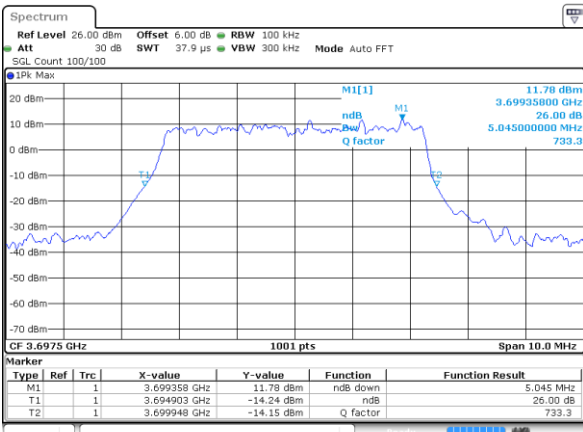

LTE Band 48

Lowest Channel / 5MHz / 64QAM

Date: 1 AUG 2020 22:23:09

Lowest Channel / 10MHz / 64QAM

Date: 1 AUG 2020 22:30:17

Middle Channel / 5MHz / 64QAM

Date: 1 AUG 2020 22:24:24

Middle Channel / 10MHz / 64QAM

Date: 1 AUG 2020 22:30:00

Highest Channel / 5MHz / 64QAM

Date: 1 AUG 2020 22:28:08

Highest Channel / 10MHz / 64QAM

Date: 1 AUG 2020 22:37:14

LTE Band 48

Lowest Channel / 15MHz / 64QAM

Date: 1.AUG.2020 22:41:32