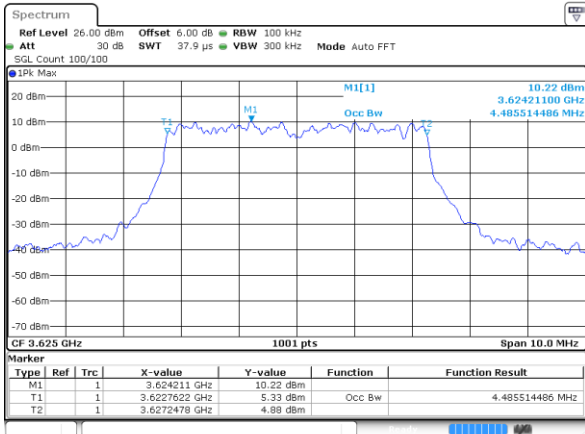

Highest Channel / 20MHz / 64QAM

Date: 1.AUG.2020 21:44:26

Occupied Bandwidth

Mode	LTE Band 48 : 99%OBW(MHz)											
BW	1.4MHz		3MHz		5MHz		10MHz		15MHz		20MHz	
Mod.	QPSK	16QAM	QPSK	16QAM	QPSK	16QAM	QPSK	16QAM	QPSK	16QAM	QPSK	16QAM
Lowest CH	-	-	-	-	4.52	4.49	9.09	9.05	13.43	13.46	18.34	18.38
Middle CH	-	-	-	-	4.49	4.53	9.01	9.05	13.49	13.43	18.42	18.18
Highest CH	-	-	-	-	4.48	4.50	8.99	9.11	13.40	13.46	18.34	18.18
Mode	LTE Band 48 : 99%OBW(MHz)											
BW	1.4MHz		3MHz		5MHz		10MHz		15MHz		20MHz	
Mod.	64QAM		64QAM		64QAM		64QAM		64QAM		64QAM	
Lowest CH	-	-	-	-	4.55	-	9.01	-	13.40	-	18.34	-
Middle CH	-	-	-	-	4.48	-	9.09	-	13.52	-	18.30	-
Highest CH	-	-	-	-	4.49	-	9.05	-	13.43	-	18.46	-

LTE Band 48

Lowest Channel / 5MHz / QPSK

Date: 1.AUG.2020 22:21:37

Lowest Channel / 5MHz / 16QAM

Date: 1.AUG.2020 22:22:19

Middle Channel / 5MHz / QPSK

Date: 1.AUG.2020 22:25:37

Middle Channel / 5MHz / 16QAM

Date: 1.AUG.2020 22:24:50

Highest Channel / 5MHz / QPSK

Date: 1.AUG.2020 22:26:43

Highest Channel / 5MHz / 16QAM

Date: 1.AUG.2020 22:27:21

LTE Band 48

Lowest Channel / 10MHz / QPSK

Date: 1.AUG.2020 22:31:13