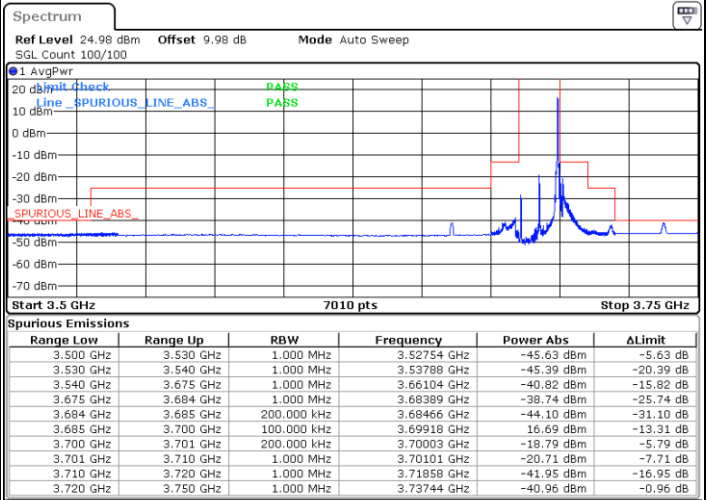

Date: 1.AUG.2020 17:21:29

Lowest Channel / FullRB

Highest Channel / FullRB

Date: 1.AUG.2020 16:45:24

Date: 1.AUG.2020 17:19:04

LTE Band 48 / 15MHz

QPSK

Lowest Channel / 1RB0

Highest Channel / 1RBmax

Date: 1.AUG.2020 18:18:35

Date: 1.AUG.2020 19:15:11

Lowest Channel / FullRB

Highest Channel / FullRB

Date: 1.AUG.2020 18:23:05

Date: 1.AUG.2020 19:21:26

LTE Band 48 / 15MHz

16QAM

Lowest Channel / 1RB0

Highest Channel / 1RBmax

Date: 1.AUG.2020 18:17:49

Date: 1.AUG.2020 19:16:16

Lowest Channel / FullRB

Highest Channel / FullRB

Date: 1.AUG.2020 18:22:31

Date: 1.AUG.2020 19:20:19

LTE Band 48 / 15MHz

64QAM

Lowest Channel / 1RB0

Highest Channel / 1RBmax

Date: 1.AUG.2020 18:15:56

Date: 1.AUG.2020 19:17:25

Lowest Channel / FullRB