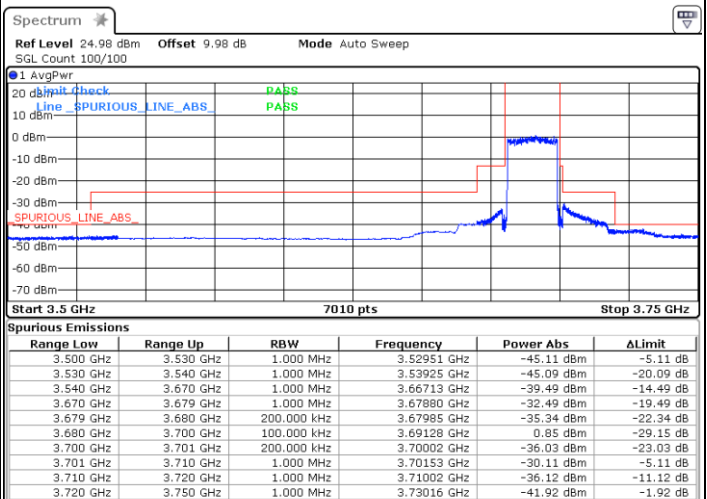

Highest Channel/ FullRB

Date: 1.AUG.2020 18:21:53

Date: 1.AUG.2020 19:18:53

LTE Band 48 / 20MHz

QPSK

Lowest Channel / 1RB0

Highest Channel / 1RBmax

Date: 1.AUG.2020 13:20:11

Date: 1.AUG.2020 14:36:04

Lowest Channel / FullIRB

Highest Channel / FullIRB

Date: 1.AUG.2020 13:11:14

Date: 1.AUG.2020 13:37:32

LTE Band 48 / 20MHz

16QAM

Lowest Channel / 1RB0

Highest Channel / 1RBmax

Date: 1.AUG.2020 13:18:24

Date: 1.AUG.2020 14:45:42

Lowest Channel / FullIRB

Highest Channel / FullIRB

Date: 1.AUG.2020 13:12:56

Date: 1.AUG.2020 13:38:22

LTE Band 48 / 20MHz

64QAM

Lowest Channel / 1RB0

Highest Channel / 1RBmax

Date: 1.AUG.2020 13:16:43

Date: 1.AUG.2020 14:36:04

Lowest Channel / FullRB

Highest Channel/ FullRB

Date: 1.AUG.2020 13:14:54