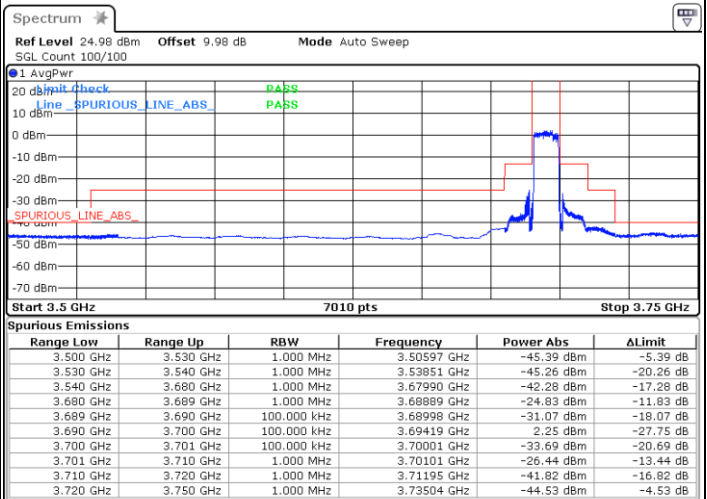

Highest Channel / 1RBmax

Date: 1.AUG.2020 16:28:37

Date: 1.AUG.2020 14:53:51

Lowest Channel / FullIRB

Highest Channel / FullIRB

Date: 1.AUG.2020 16:29:59

Date: 1.AUG.2020 15:06:15

LTE Band 48 / 10MHz

QPSK

Lowest Channel / 1RB0

Highest Channel / 1RBmax

Date: 1.AUG.2020 16:48:48

Date: 1.AUG.2020 17:24:10

Lowest Channel / FullIRB

Highest Channel / FullIRB

Date: 1.AUG.2020 16:43:43

Date: 1.AUG.2020 17:18:16

LTE Band 48 / 10MHz

16QAM

Lowest Channel / 1RB0

Highest Channel / 1RBmax

Date: 1.AUG.2020 16:48:25

Date: 1.AUG.2020 17:23:07

Lowest Channel / FullRB

Highest Channel / FullRB

Date: 1.AUG.2020 16:45:05

Date: 1.AUG.2020 17:18:39

LTE Band 48 / 10MHz

64QAM

Lowest Channel / 1RB0

Highest Channel / 1RBmax

Date: 1.AUG.2020 16:47:58