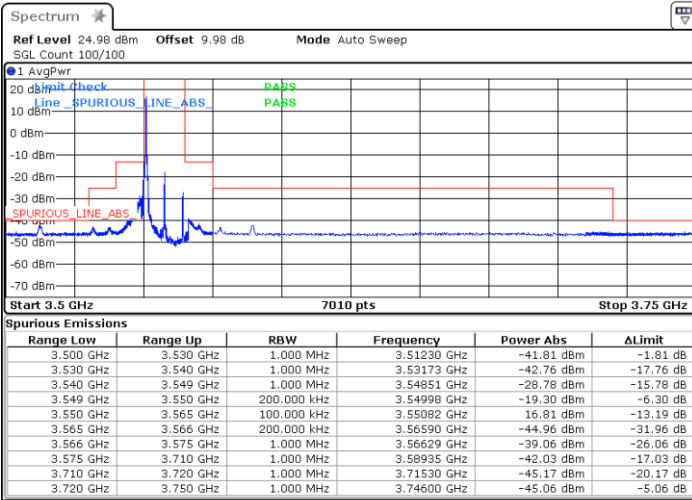

16QAM

Lowest Channel / 1RB0

Highest Channel / 1RBmax

Date: 1.AUG.2020 18:17:49

Date: 1.AUG.2020 19:16:16

Lowest Channel / FullRB

Highest Channel / FullRB

Date: 1.AUG.2020 18:22:31

Date: 1.AUG.2020 19:20:19

LTE Band 48 / 15MHz

64QAM

Lowest Channel / 1RB0

Highest Channel / 1RBmax

Date: 1.AUG.2020 18:15:56

Date: 1.AUG.2020 19:17:25

Lowest Channel / FullRB

Highest Channel/ FullRB

Date: 1.AUG.2020 18:21:53

Date: 1.AUG.2020 19:18:53

LTE Band 48 / 20MHz

QPSK

Lowest Channel / 1RB0

Highest Channel / 1RBmax

Date: 1.AUG.2020 13:20:11

Date: 1.AUG.2020 14:36:04

Lowest Channel / FullIRB

Highest Channel / FullIRB

Date: 1.AUG.2020 13:11:14

Date: 1.AUG.2020 13:37:32

LTE Band 48 / 20MHz

16QAM

Lowest Channel / 1RB0