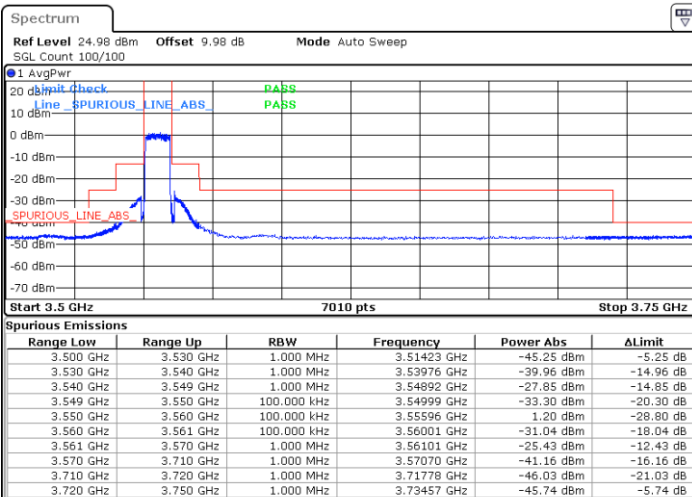

Date: 1.AUG.2020 17:18:16

LTE Band 48 / 10MHz

16QAM

Lowest Channel / 1RB0

Highest Channel / 1RBmax

Date: 1.AUG.2020 16:48:25

Date: 1.AUG.2020 17:23:07

Lowest Channel / FullRB

Highest Channel / FullRB

Date: 1.AUG.2020 16:45:05

Date: 1.AUG.2020 17:18:39

LTE Band 48 / 10MHz

64QAM

Lowest Channel / 1RB0

Highest Channel / 1RBmax

Date: 1.AUG.2020 16:47:58

Date: 1.AUG.2020 17:21:29

Lowest Channel / FullRB

Highest Channel / FullRB

Date: 1.AUG.2020 16:45:24

Date: 1.AUG.2020 17:19:04

LTE Band 48 / 15MHz

QPSK

Lowest Channel / 1RB0

Highest Channel / 1RBmax

Date: 1.AUG.2020 18:18:35

Date: 1.AUG.2020 19:15:11

Lowest Channel / FullRB

Highest Channel / FullRB

Date: 1.AUG.2020 18:23:05

Date: 1.AUG.2020 19:21:26

LTE Band 48 / 15MHz