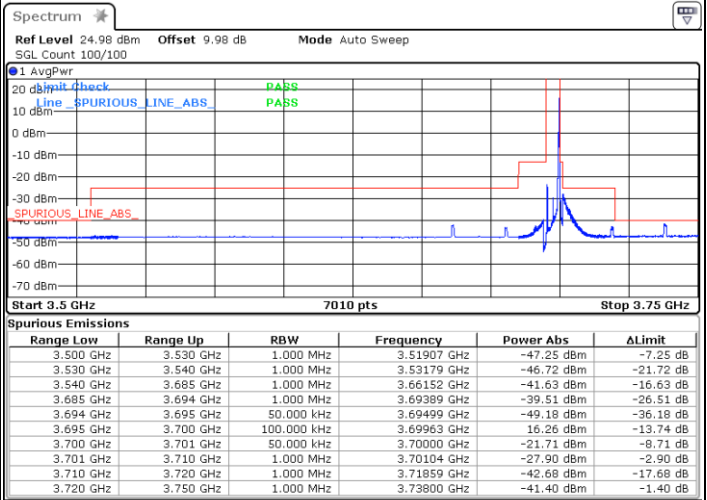

Highest Channel / 20MHz / 64QAM

Date: 1.AUG.2020 21:44:18

Conducted Band Edge

LTE Band 48 / 5MHz

16QAM

Lowest Channel / 1RB0

Highest Channel / 1RBmax

Date: 1.AUG.2020 16:27:00

Date: 1.AUG.2020 14:55:41

Lowest Channel / FullIRB

Highest Channel / FullIRB

Date: 1.AUG.2020 16:31:19

Date: 1.AUG.2020 15:07:48

LTE Band 48 / 5MHz

64QAM

Lowest Channel / 1RB0

Highest Channel / 1RBmax

Date: 1.AUG.2020 16:28:37

Date: 1.AUG.2020 14:53:51

Lowest Channel / FullIRB

Highest Channel / FullIRB

Date: 1.AUG.2020 16:29:59

Date: 1.AUG.2020 15:06:15

LTE Band 48 / 10MHz

QPSK

Lowest Channel / 1RB0

Highest Channel / 1RBmax

Date: 1.AUG.2020 16:48:48

Date: 1.AUG.2020 17:24:10

Lowest Channel / FullIRB

Highest Channel / FullIRB

Date: 1.AUG.2020 16:43:43