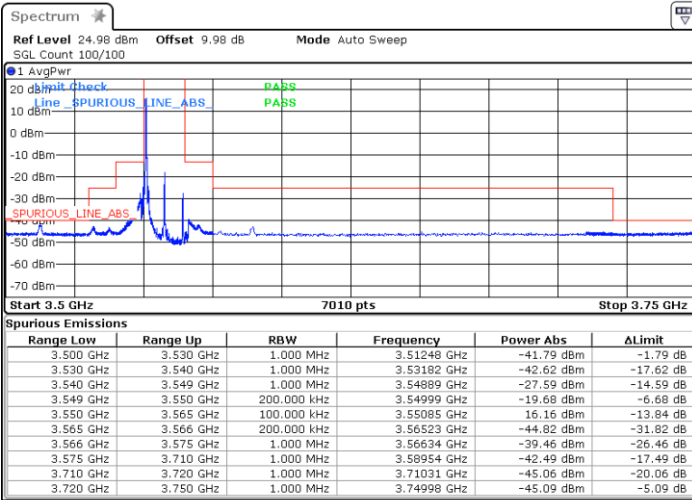

Date: 1.AUG.2020 17:21:29

Lowest Channel / FullRB

Highest Channel / FullRB

Date: 1.AUG.2020 16:45:24

Date: 1.AUG.2020 17:19:04

LTE Band 48 / 15MHz

QPSK

Lowest Channel / 1RB0

Highest Channel / 1RBmax

Date: 1.AUG.2020 18:18:35

Date: 1.AUG.2020 19:15:11

Lowest Channel / FullRB

Highest Channel / FullRB

Date: 1.AUG.2020 18:23:05

Date: 1.AUG.2020 19:21:26

LTE Band 48 / 15MHz

16QAM

Lowest Channel / 1RB0

Highest Channel / 1RBmax

Date: 1.AUG.2020 18:17:49

Date: 1.AUG.2020 19:16:16

Lowest Channel / FullRB

Highest Channel / FullRB

Date: 1.AUG.2020 18:22:31

Date: 1.AUG.2020 19:20:19

LTE Band 48 / 15MHz

64QAM

Lowest Channel / 1RB0

Highest Channel / 1RBmax

Date: 1.AUG.2020 18:15:56

Date: 1.AUG.2020 19:17:25

Lowest Channel / FullRB