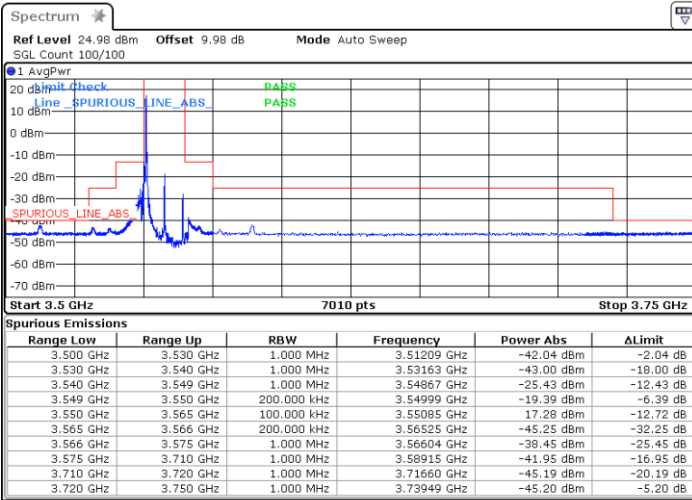

Date: 1.AUG.2020 17:18:16

LTE Band 48 / 10MHz

16QAM

Lowest Channel / 1RB0

Highest Channel / 1RBmax

Date: 1.AUG.2020 16:48:25

Date: 1.AUG.2020 17:23:07

Lowest Channel / FullRB

Highest Channel / FullRB

Date: 1.AUG.2020 16:45:05

Date: 1.AUG.2020 17:18:39

LTE Band 48 / 10MHz

64QAM

Lowest Channel / 1RB0

Highest Channel / 1RBmax

Date: 1.AUG.2020 16:47:58

Date: 1.AUG.2020 17:21:29

Lowest Channel / FullRB

Highest Channel / FullRB

Date: 1.AUG.2020 16:45:24

Date: 1.AUG.2020 17:19:04

LTE Band 48 / 15MHz

QPSK

Lowest Channel / 1RB0

Highest Channel / 1RBmax

Date: 1.AUG.2020 18:18:35

Date: 1.AUG.2020 19:15:11

Lowest Channel / FullRB

Highest Channel / FullRB

Date: 1.AUG.2020 18:23:05

Date: 1.AUG.2020 19:21:26

LTE Band 48 / 15MHz