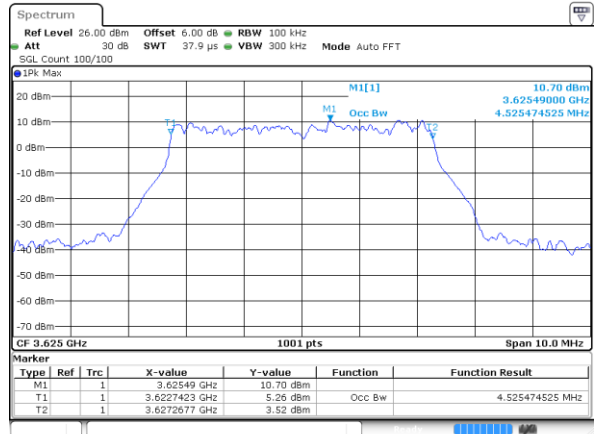

Highest Channel / 20MHz / 64QAM

Date: 1.AUG.2020 21:44:26

Occupied Bandwidth

Mode	LTE Band 48 : 99%OBW(MHz)											
BW	1.4MHz		3MHz		5MHz		10MHz		15MHz		20MHz	
Mod.	QPSK	16QAM	QPSK	16QAM	QPSK	16QAM	QPSK	16QAM	QPSK	16QAM	QPSK	16QAM
Lowest CH	-	-	-	-	4.52	4.49	9.09	9.05	13.43	13.46	18.34	18.38
Middle CH	-	-	-	-	4.49	4.53	9.01	9.05	13.49	13.43	18.42	18.18
Highest CH	-	-	-	-	4.48	4.50	8.99	9.11	13.40	13.46	18.34	18.18
Mode	LTE Band 48 : 99%OBW(MHz)											
BW	1.4MHz		3MHz		5MHz		10MHz		15MHz		20MHz	
Mod.	64QAM		64QAM		64QAM		64QAM		64QAM		64QAM	
Lowest CH	-	-	-	-	4.55	-	9.01	-	13.40	-	18.34	-
Middle CH	-	-	-	-	4.48	-	9.09	-	13.52	-	18.30	-
Highest CH	-	-	-	-	4.49	-	9.05	-	13.43	-	18.46	-

LTE Band 48

Lowest Channel / 5MHz / QPSK

Date: 1.AUG.2020 22:21:37

Lowest Channel / 5MHz / 16QAM

Date: 1.AUG.2020 22:22:19

Middle Channel / 5MHz / QPSK

Date: 1.AUG.2020 22:25:37

Middle Channel / 5MHz / 16QAM

Date: 1.AUG.2020 22:24:50

Highest Channel / 5MHz / QPSK

Date: 1.AUG.2020 22:26:43

Highest Channel / 5MHz / 16QAM

Date: 1.AUG.2020 22:27:21

LTE Band 48

Lowest Channel / 10MHz / QPSK

Date: 1.AUG.2020 22:31:13