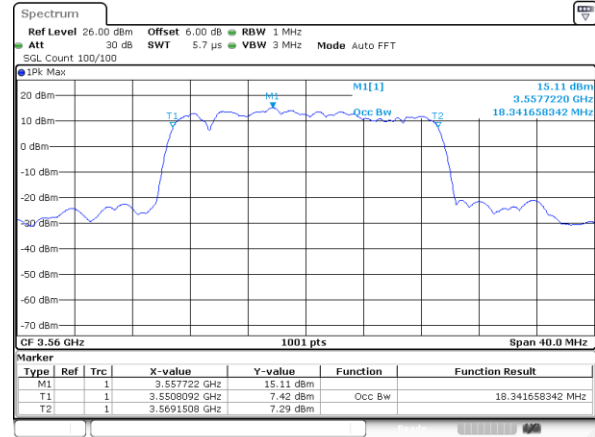

Lowest Channel / 20MHz / 64QAM

Date: 1.AUG.2020 21:39:08