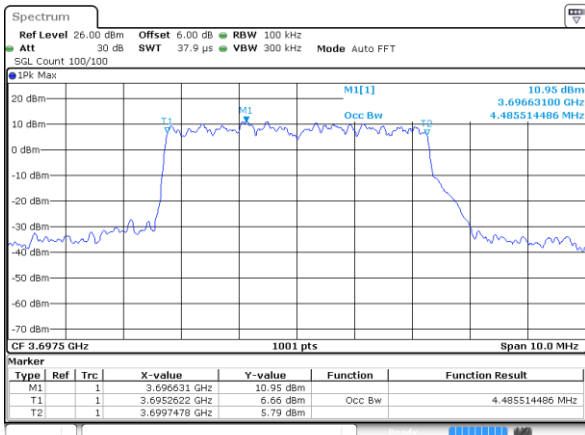

Middle Channel / 20MHz / 16QAM

Date: 1.AUG.2020 21:42:19

Highest Channel / 20MHz / QPSK

Date: 1.AUG.2020 21:45:16

Highest Channel / 20MHz / 16QAM

Date: 1.AUG.2020 21:44:46

LTE Band 48

Lowest Channel / 5MHz / 64QAM

Lowest Channel / 10MHz / 64QAM

Middle Channel / 5MHz / 64QAM

Middle Channel / 10MHz / 64QAM

Highest Channel / 5MHz / 64QAM

Highest Channel / 10MHz / 64QAM

LTE Band 48

Lowest Channel / 15MHz / 64QAM

Date: 1.AUG.2020 22:41:24

Lowest Channel / 20MHz / 64QAM

Date: 1.AUG.2020 21:39:08

Middle Channel / 15MHz / 64QAM

Date: 1.AUG.2020 22:42:59

Middle Channel / 20MHz / 64QAM

Date: 1.AUG.2020 21:42:48

Highest Channel / 15MHz / 64QAM

Date: 1.AUG.2020 21:37:18

Highest Channel / 20MHz / 64QAM

Date: 1.AUG.2020 21:44:18

Conducted Band Edge

LTE Band 48 / 5MHz

16QAM

Lowest Channel / 1RB0

Highest Channel / 1RBmax

Date: 1.AUG.2020 16:27:00