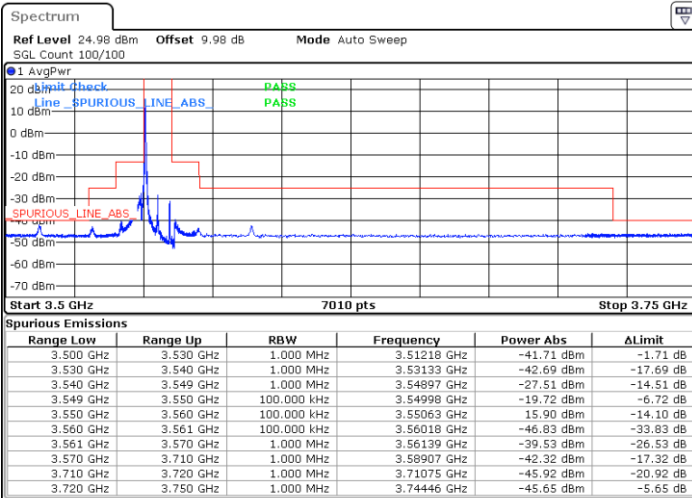

Date: 1.AUG.2020 17:18:16

LTE Band 48 / 10MHz

16QAM

Lowest Channel / 1RB0

Highest Channel / 1RBmax

Date: 1.AUG.2020 16:48:25

Date: 1.AUG.2020 17:23:07

Lowest Channel / FullRB

Highest Channel / FullRB

Date: 1.AUG.2020 16:45:05

Date: 1.AUG.2020 17:18:39

LTE Band 48 / 10MHz

64QAM

Lowest Channel / 1RB0

Highest Channel / 1RBmax

Date: 1.AUG.2020 16:47:58

Date: 1.AUG.2020 17:21:29

Lowest Channel / FullRB

Highest Channel / FullRB

Date: 1.AUG.2020 16:45:24

Date: 1.AUG.2020 17:19:04

LTE Band 48 / 15MHz

QPSK

Lowest Channel / 1RB0

Highest Channel / 1RBmax

Date: 1.AUG.2020 18:18:35

Date: 1.AUG.2020 19:15:11

Lowest Channel / FullRB

Highest Channel / FullRB

Date: 1.AUG.2020 18:23:05

Date: 1.AUG.2020 19:21:26

LTE Band 48 / 15MHz