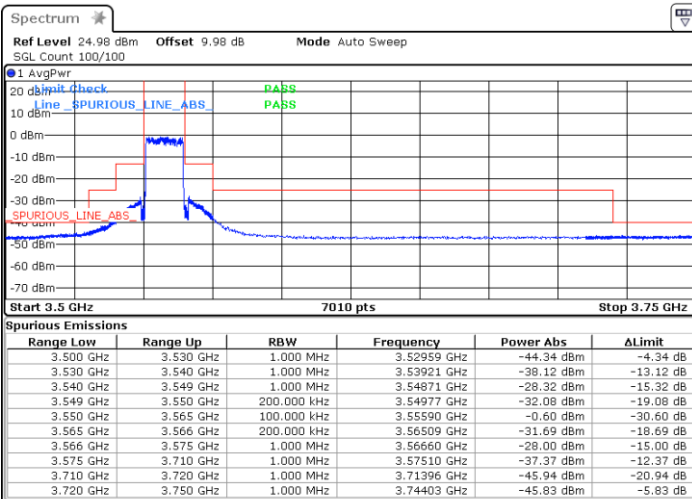

16QAM

Lowest Channel / 1RB0

Highest Channel / 1RBmax

Date: 1.AUG.2020 18:17:49

Date: 1.AUG.2020 19:16:16

Lowest Channel / FullRB

Highest Channel / FullRB

Date: 1.AUG.2020 18:22:31

Date: 1.AUG.2020 19:20:19

LTE Band 48 / 15MHz

64QAM

Lowest Channel / 1RB0

Highest Channel / 1RBmax

Date: 1.AUG.2020 18:15:56

Date: 1.AUG.2020 19:17:25

Lowest Channel / FullRB

Highest Channel/ FullRB

Date: 1.AUG.2020 18:21:53

Date: 1.AUG.2020 19:18:53

LTE Band 48 / 20MHz

QPSK

Lowest Channel / 1RB0

Highest Channel / 1RBmax

Date: 1.AUG.2020 13:20:11

Date: 1.AUG.2020 14:36:04

Lowest Channel / FullIRB

Highest Channel / FullIRB

Date: 1.AUG.2020 13:11:14

Date: 1.AUG.2020 13:37:32

LTE Band 48 / 20MHz

16QAM

Lowest Channel / 1RB0