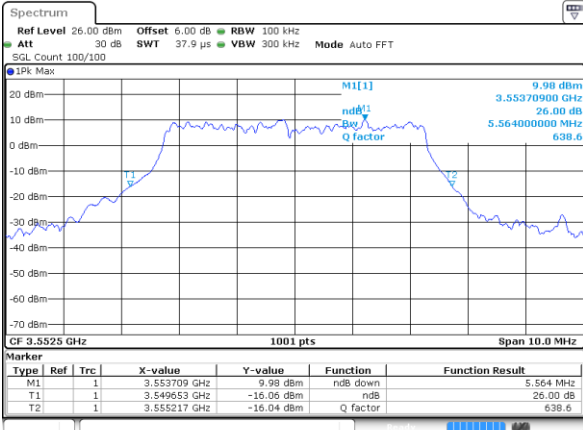

LTE Band 48

Lowest Channel / 5MHz / 64QAM

Date: 1 AUG 2020 22:23:09

Lowest Channel / 10MHz / 64QAM

Date: 1 AUG 2020 22:30:17

Middle Channel / 5MHz / 64QAM

Date: 1 AUG 2020 22:24:24

Middle Channel / 10MHz / 64QAM

Date: 1 AUG 2020 22:30:00

Highest Channel / 5MHz / 64QAM

Date: 1 AUG 2020 22:28:08

Highest Channel / 10MHz / 64QAM

Date: 1 AUG 2020 22:37:14

LTE Band 48

Lowest Channel / 15MHz / 64QAM

Date: 1.AUG.2020 22:41:32