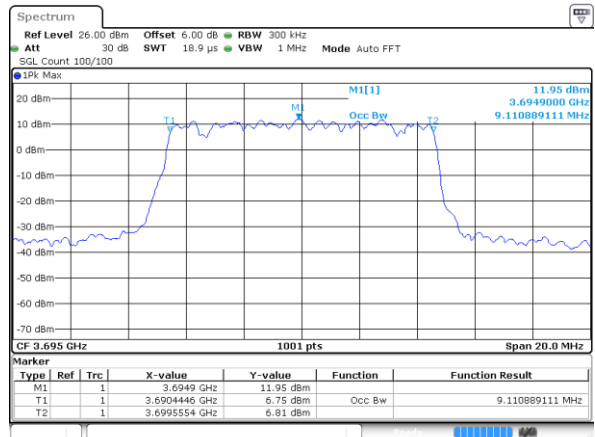

Date: 1.AUG.2020 22:24:50

Highest Channel / 5MHz / QPSK

Date: 1.AUG.2020 22:26:43

Highest Channel / 5MHz / 16QAM

Date: 1.AUG.2020 22:27:21

LTE Band 48

Lowest Channel / 10MHz / QPSK

Date: 1.AUG.2020 22:31:13

Lowest Channel / 10MHz / 16QAM

Date: 1.AUG.2020 22:30:46

Middle Channel / 10MHz / QPSK

Date: 1.AUG.2020 22:32:13

Middle Channel / 10MHz / 16QAM

Date: 1.AUG.2020 22:34:34

Highest Channel / 10MHz / QPSK

Date: 1.AUG.2020 22:38:54

Highest Channel / 10MHz / 16QAM

Date: 1.AUG.2020 22:37:55

LTE Band 48

Lowest Channel / 15MHz / QPSK

Lowest Channel / 15MHz / 16QAM

Middle Channel / 15MHz / QPSK

Middle Channel / 15MHz / 16QAM

Highest Channel / 15MHz / QPSK