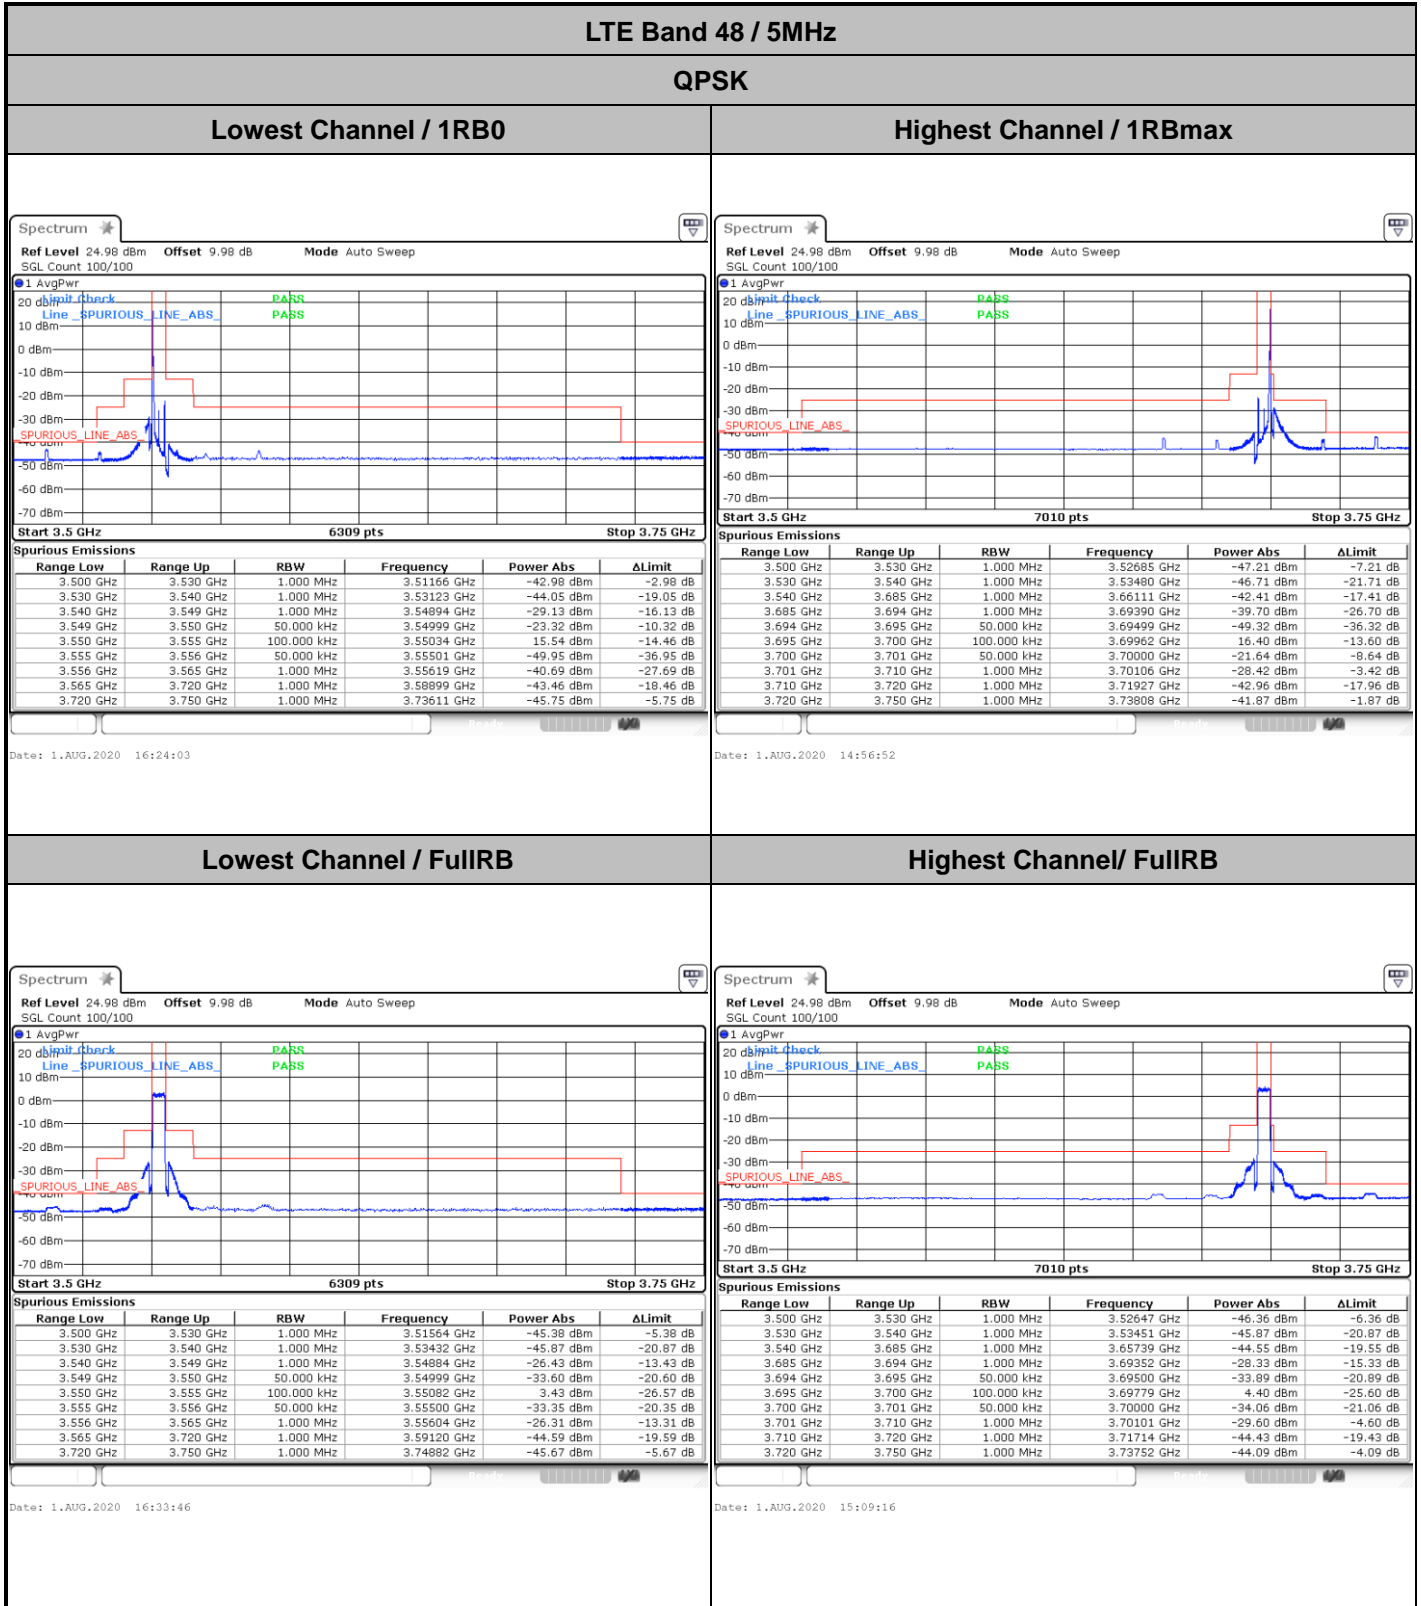

Lowest Channel / 10MHz / 64QAM

Middle Channel / 5MHz / 64QAM

Middle Channel / 10MHz / 64QAM

Highest Channel / 5MHz / 64QAM

Highest Channel / 10MHz / 64QAM

LTE Band 48

Lowest Channel / 15MHz / 64QAM

Date: 1.AUG.2020 22:41:24

Lowest Channel / 20MHz / 64QAM

Date: 1.AUG.2020 21:39:08

Middle Channel / 15MHz / 64QAM

Date: 1.AUG.2020 22:42:59

Middle Channel / 20MHz / 64QAM

Date: 1.AUG.2020 21:42:48

Highest Channel / 15MHz / 64QAM

Date: 1.AUG.2020 21:37:18

Highest Channel / 20MHz / 64QAM

Date: 1.AUG.2020 21:44:18

Conducted Band Edge

LTE Band 48 / 5MHz

16QAM

Lowest Channel / 1RB0

Highest Channel / 1RBmax

Date: 1.AUG.2020 16:27:00

Date: 1.AUG.2020 14:55:41

Lowest Channel / FullIRB

Highest Channel / FullIRB

Date: 1.AUG.2020 16:31:19

Date: 1.AUG.2020 15:07:48

LTE Band 48 / 5MHz

64QAM

Lowest Channel / 1RB0