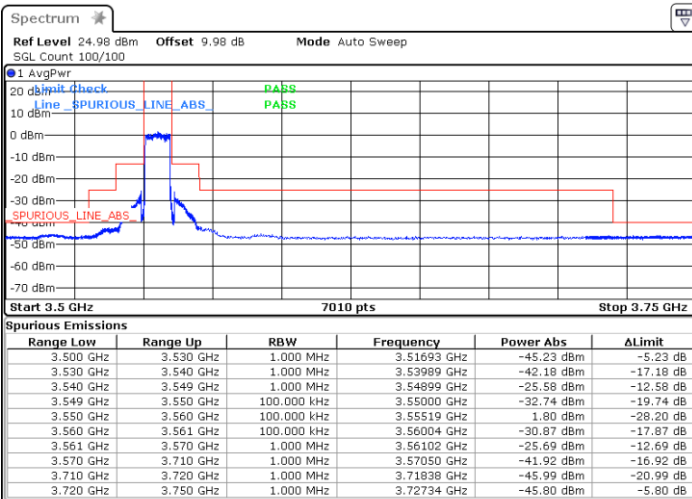

Highest Channel / 1RBmax

Date: 1.AUG.2020 16:28:37

Date: 1.AUG.2020 14:53:51

Lowest Channel / FullIRB

Highest Channel / FullIRB

Date: 1.AUG.2020 16:29:59

Date: 1.AUG.2020 15:06:15

LTE Band 48 / 10MHz

QPSK

Lowest Channel / 1RB0

Highest Channel / 1RBmax

Date: 1.AUG.2020 16:48:48

Date: 1.AUG.2020 17:24:10

Lowest Channel / FullIRB

Highest Channel / FullIRB

Date: 1.AUG.2020 16:43:43

Date: 1.AUG.2020 17:18:16

LTE Band 48 / 10MHz

16QAM

Lowest Channel / 1RB0

Highest Channel / 1RBmax

Date: 1.AUG.2020 16:48:25

Date: 1.AUG.2020 17:23:07

Lowest Channel / FullRB

Highest Channel / FullRB

Date: 1.AUG.2020 16:45:05

Date: 1.AUG.2020 17:18:39

LTE Band 48 / 10MHz

64QAM

Lowest Channel / 1RB0

Highest Channel / 1RBmax

Date: 1.AUG.2020 16:47:58