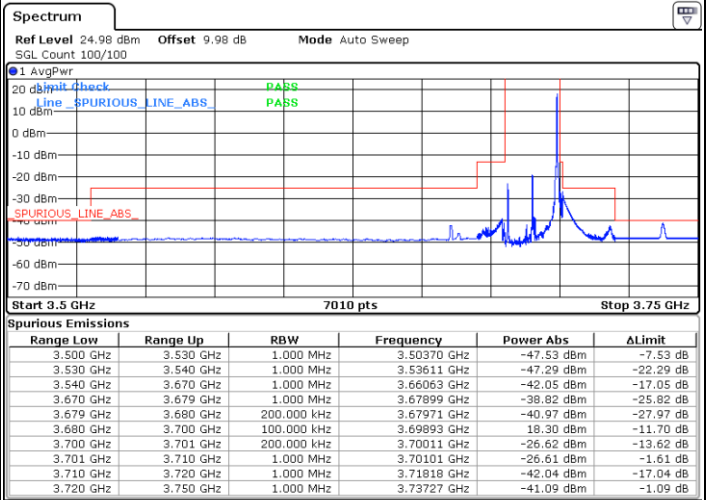

Date: 1.AUG.2020 19:20:19

LTE Band 48 / 15MHz

64QAM

Lowest Channel / 1RB0

Highest Channel / 1RBmax

Date: 1.AUG.2020 18:15:56

Date: 1.AUG.2020 19:17:25

Lowest Channel / FullRB

Highest Channel/ FullRB

Date: 1.AUG.2020 18:21:53

Date: 1.AUG.2020 19:18:53

LTE Band 48 / 20MHz

QPSK

Lowest Channel / 1RB0

Highest Channel / 1RBmax

Date: 1.AUG.2020 13:20:11

Date: 1.AUG.2020 14:36:04

Lowest Channel / FullIRB

Highest Channel / FullIRB

Date: 1.AUG.2020 13:11:14

Date: 1.AUG.2020 13:37:32

LTE Band 48 / 20MHz

16QAM

Lowest Channel / 1RB0

Highest Channel / 1RBmax

Date: 1.AUG.2020 13:18:24

Date: 1.AUG.2020 14:45:42

Lowest Channel / FullIRB

Highest Channel / FullIRB

Date: 1.AUG.2020 13:12:56

Date: 1.AUG.2020 13:38:22

LTE Band 48 / 20MHz