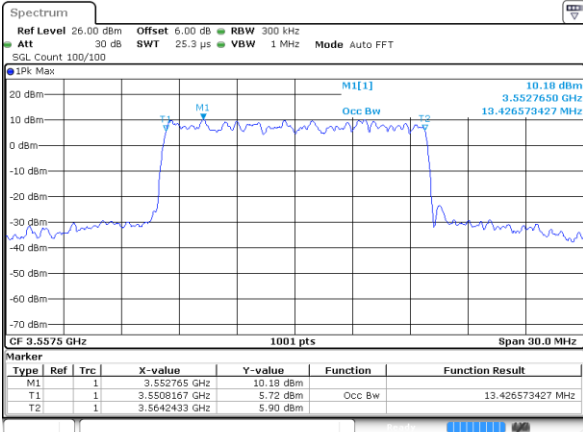

Highest Channel / 10MHz / 16QAM

Date: 1.AUG.2020 22:37:55

LTE Band 48

Lowest Channel / 15MHz / QPSK

Lowest Channel / 15MHz / 16QAM

Middle Channel / 15MHz / QPSK

Middle Channel / 15MHz / 16QAM

Highest Channel / 15MHz / QPSK