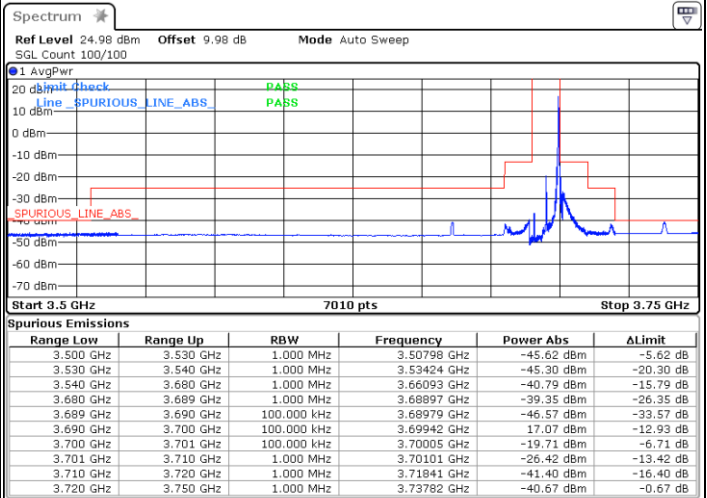

Date: 1.AUG.2020 17:18:16

LTE Band 48 / 10MHz

16QAM

Lowest Channel / 1RB0

Highest Channel / 1RBmax

Date: 1.AUG.2020 16:48:25

Date: 1.AUG.2020 17:23:07

Lowest Channel / FullRB

Highest Channel / FullRB

Date: 1.AUG.2020 16:45:05

Date: 1.AUG.2020 17:18:39

LTE Band 48 / 10MHz

64QAM

Lowest Channel / 1RB0

Highest Channel / 1RBmax

Date: 1.AUG.2020 16:47:58

Date: 1.AUG.2020 17:21:29

Lowest Channel / FullRB

Highest Channel / FullRB

Date: 1.AUG.2020 16:45:24

Date: 1.AUG.2020 17:19:04

LTE Band 48 / 15MHz

QPSK

Lowest Channel / 1RB0

Highest Channel / 1RBmax

Date: 1.AUG.2020 18:18:35

Date: 1.AUG.2020 19:15:11

Lowest Channel / FullRB

Highest Channel / FullRB

Date: 1.AUG.2020 18:23:05

Date: 1.AUG.2020 19:21:26

LTE Band 48 / 15MHz