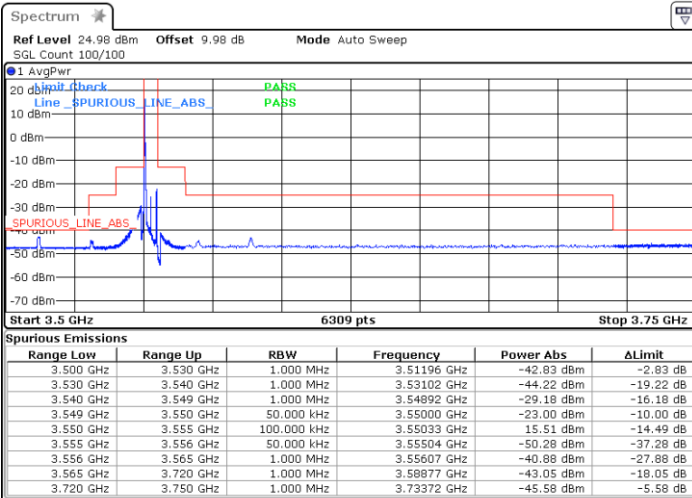

Highest Channel / 20MHz / 64QAM

Date: 1.AUG.2020 21:44:18

Conducted Band Edge

LTE Band 48 / 5MHz

16QAM

Lowest Channel / 1RB0

Highest Channel / 1RBmax

Date: 1.AUG.2020 16:27:00

Date: 1.AUG.2020 14:55:41

Lowest Channel / FullIRB

Highest Channel / FullIRB

Date: 1.AUG.2020 16:31:19

Date: 1.AUG.2020 15:07:48

LTE Band 48 / 5MHz

64QAM

Lowest Channel / 1RB0

Highest Channel / 1RBmax

Date: 1.AUG.2020 16:28:37

Date: 1.AUG.2020 14:53:51

Lowest Channel / FullIRB

Highest Channel / FullIRB

Date: 1.AUG.2020 16:29:59

Date: 1.AUG.2020 15:06:15

LTE Band 48 / 10MHz