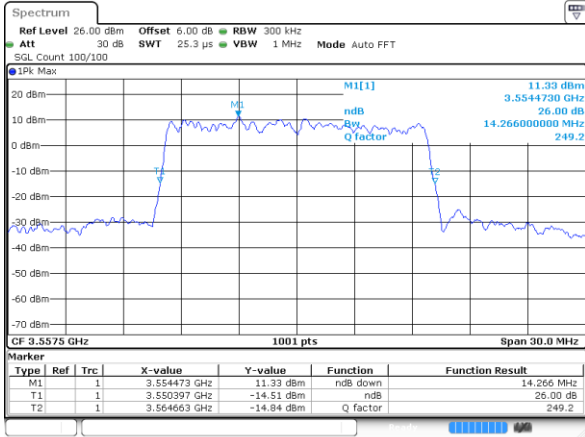

Date: 1 AUG 2020 22:30:00

Highest Channel / 5MHz / 64QAM

Date: 1 AUG 2020 22:28:08

Highest Channel / 10MHz / 64QAM

Date: 1 AUG 2020 22:37:14

LTE Band 48

Lowest Channel / 15MHz / 64QAM

Date: 1.AUG.2020 22:41:32