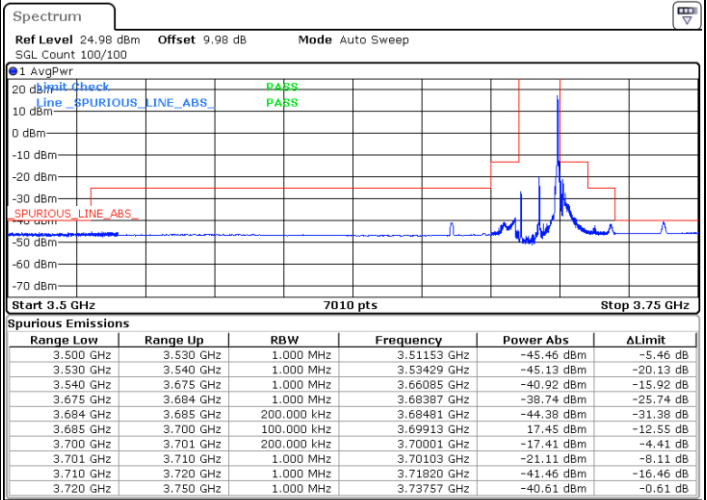

16QAM

Lowest Channel / 1RB0

Highest Channel / 1RBmax

Date: 1.AUG.2020 18:17:49

Date: 1.AUG.2020 19:16:16

Lowest Channel / FullRB

Highest Channel / FullRB

Date: 1.AUG.2020 18:22:31

Date: 1.AUG.2020 19:20:19

LTE Band 48 / 15MHz

64QAM

Lowest Channel / 1RB0

Highest Channel / 1RBmax

Date: 1.AUG.2020 18:15:56

Date: 1.AUG.2020 19:17:25

Lowest Channel / FullRB

Highest Channel/ FullRB

Date: 1.AUG.2020 18:21:53

Date: 1.AUG.2020 19:18:53

LTE Band 48 / 20MHz

QPSK

Lowest Channel / 1RB0

Highest Channel / 1RBmax

Date: 1.AUG.2020 13:20:11

Date: 1.AUG.2020 14:36:04

Lowest Channel / FullIRB

Highest Channel / FullIRB

Date: 1.AUG.2020 13:11:14

Date: 1.AUG.2020 13:37:32

LTE Band 48 / 20MHz

16QAM

Lowest Channel / 1RB0