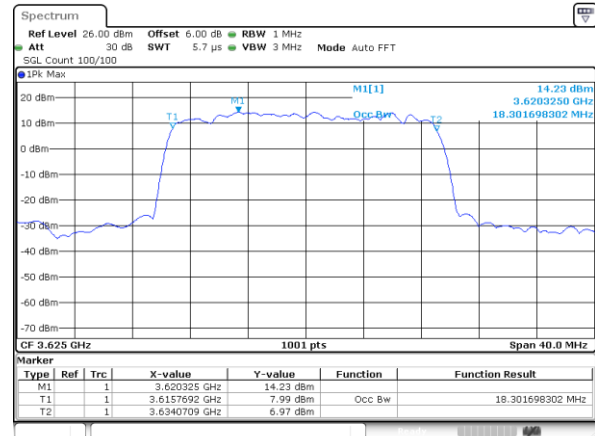

Lowest Channel / 20MHz / 64QAM

Date: 1.AUG.2020 21:39:08

Middle Channel / 15MHz / 64QAM

Date: 1.AUG.2020 22:42:59

Middle Channel / 20MHz / 64QAM

Date: 1.AUG.2020 21:42:48

Highest Channel / 15MHz / 64QAM

Date: 1.AUG.2020 21:37:18

Highest Channel / 20MHz / 64QAM

Date: 1.AUG.2020 21:44:18

Conducted Band Edge

LTE Band 48 / 5MHz

16QAM

Lowest Channel / 1RB0

Highest Channel / 1RBmax

Date: 1.AUG.2020 16:27:00