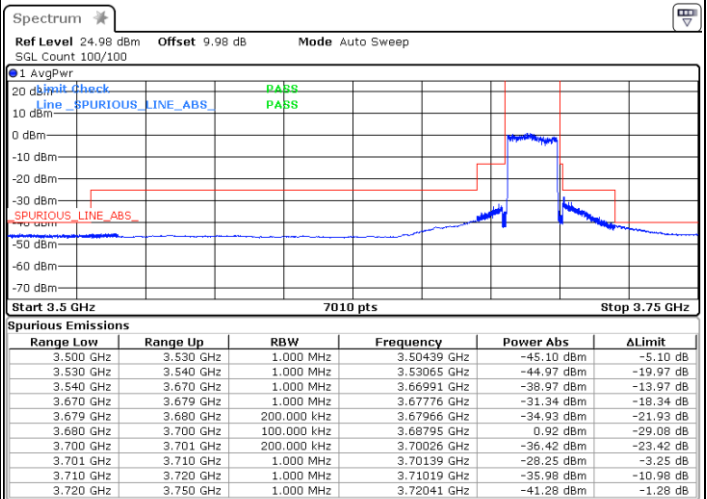

Date: 1.AUG.2020 14:36:04

Lowest Channel / FullIRB

Highest Channel / FullIRB

Date: 1.AUG.2020 13:11:14

Date: 1.AUG.2020 13:37:32

LTE Band 48 / 20MHz

16QAM

Lowest Channel / 1RB0

Highest Channel / 1RBmax

Date: 1.AUG.2020 13:18:24

Date: 1.AUG.2020 14:45:42

Lowest Channel / FullIRB

Highest Channel / FullIRB

Date: 1.AUG.2020 13:12:56

Date: 1.AUG.2020 13:38:22

LTE Band 48 / 20MHz

64QAM

Lowest Channel / 1RB0

Highest Channel / 1RBmax

Date: 1.AUG.2020 13:16:43

Date: 1.AUG.2020 14:36:04

Lowest Channel / FullRB

Highest Channel/ FullRB

Date: 1.AUG.2020 13:14:54