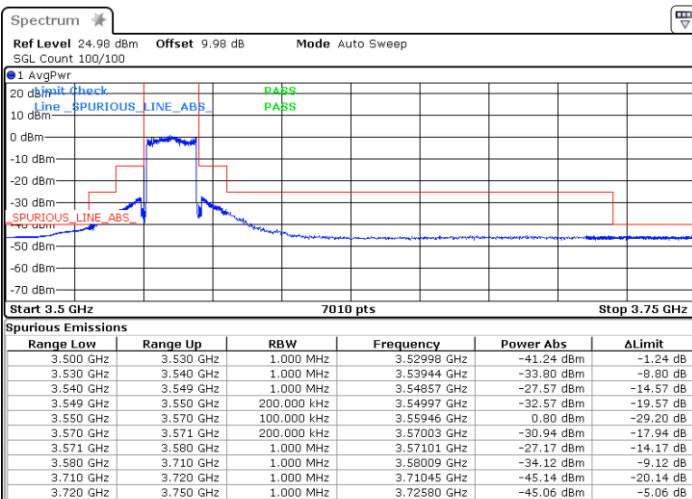

Highest Channel/ FullRB

Date: 1.AUG.2020 18:21:53

Date: 1.AUG.2020 19:18:53

LTE Band 48 / 20MHz

QPSK

Lowest Channel / 1RB0

Highest Channel / 1RBmax

Date: 1.AUG.2020 13:20:11

Date: 1.AUG.2020 14:36:04

Lowest Channel / FullIRB

Highest Channel / FullIRB

Date: 1.AUG.2020 13:11:14

Date: 1.AUG.2020 13:37:32

LTE Band 48 / 20MHz

16QAM

Lowest Channel / 1RB0

Highest Channel / 1RBmax

Date: 1.AUG.2020 13:18:24

Date: 1.AUG.2020 14:45:42

Lowest Channel / FullIRB

Highest Channel / FullIRB

Date: 1.AUG.2020 13:12:56

Date: 1.AUG.2020 13:38:22

LTE Band 48 / 20MHz

64QAM

Lowest Channel / 1RB0

Highest Channel / 1RBmax

Date: 1.AUG.2020 13:16:43

Date: 1.AUG.2020 14:36:04

Lowest Channel / FullRB

Highest Channel/ FullRB

Date: 1.AUG.2020 13:14:54