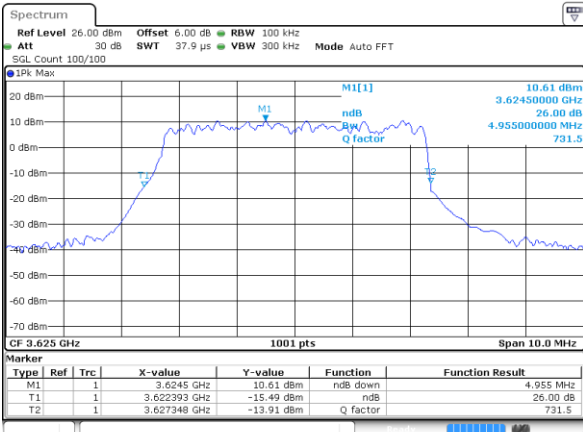

LTE Band 48

Lowest Channel / 5MHz / 64QAM

Date: 1 AUG 2020 22:23:09

Lowest Channel / 10MHz / 64QAM

Date: 1 AUG 2020 22:30:17

Middle Channel / 5MHz / 64QAM

Date: 1 AUG 2020 22:24:24

Middle Channel / 10MHz / 64QAM

Date: 1 AUG 2020 22:30:00

Highest Channel / 5MHz / 64QAM

Date: 1 AUG 2020 22:28:08

Highest Channel / 10MHz / 64QAM

Date: 1 AUG 2020 22:37:14

LTE Band 48

Lowest Channel / 15MHz / 64QAM

Date: 1.AUG.2020 22:41:32