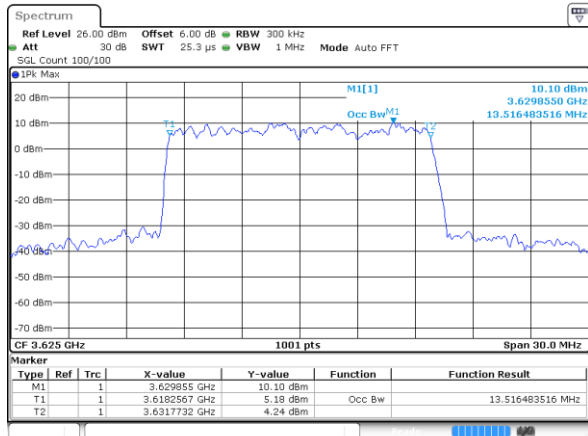

Middle Channel / 20MHz / 16QAM

Date: 1.AUG.2020 21:42:19

Highest Channel / 20MHz / QPSK

Date: 1.AUG.2020 21:45:16

Highest Channel / 20MHz / 16QAM

Date: 1.AUG.2020 21:44:46

LTE Band 48

Lowest Channel / 5MHz / 64QAM

Lowest Channel / 10MHz / 64QAM

Middle Channel / 5MHz / 64QAM

Middle Channel / 10MHz / 64QAM

Highest Channel / 5MHz / 64QAM

Highest Channel / 10MHz / 64QAM

LTE Band 48

Lowest Channel / 15MHz / 64QAM

Date: 1.AUG.2020 22:41:24

Lowest Channel / 20MHz / 64QAM

Date: 1.AUG.2020 21:39:08

Middle Channel / 15MHz / 64QAM

Date: 1.AUG.2020 22:42:59

Middle Channel / 20MHz / 64QAM

Date: 1.AUG.2020 21:42:48

Highest Channel / 15MHz / 64QAM

Date: 1.AUG.2020 21:37:18

Highest Channel / 20MHz / 64QAM

Date: 1.AUG.2020 21:44:18

Conducted Band Edge

LTE Band 48 / 5MHz

16QAM

Lowest Channel / 1RB0

Highest Channel / 1RBmax

Date: 1.AUG.2020 16:27:00