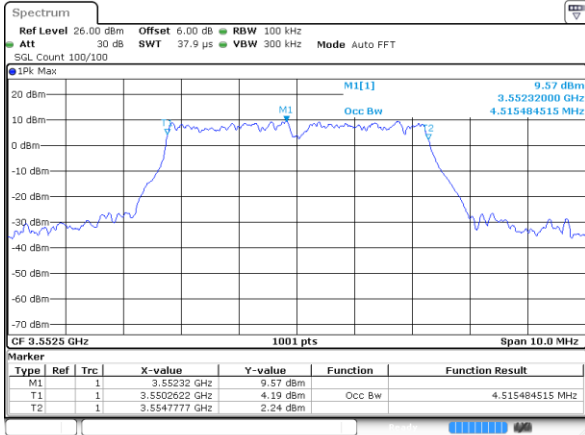

Highest Channel / 20MHz / 64QAM

Date: 1.AUG.2020 21:44:26

Occupied Bandwidth

Mode	LTE Band 48 : 99%OBW(MHz)											
BW	1.4MHz		3MHz		5MHz		10MHz		15MHz		20MHz	
Mod.	QPSK	16QAM	QPSK	16QAM	QPSK	16QAM	QPSK	16QAM	QPSK	16QAM	QPSK	16QAM
Lowest CH	-	-	-	-	4.52	4.49	9.09	9.05	13.43	13.46	18.34	18.38
Middle CH	-	-	-	-	4.49	4.53	9.01	9.05	13.49	13.43	18.42	18.18
Highest CH	-	-	-	-	4.48	4.50	8.99	9.11	13.40	13.46	18.34	18.18
Mode	LTE Band 48 : 99%OBW(MHz)											
BW	1.4MHz		3MHz		5MHz		10MHz		15MHz		20MHz	
Mod.	64QAM		64QAM		64QAM		64QAM		64QAM		64QAM	
Lowest CH	-	-	-	-	4.55	-	9.01	-	13.40	-	18.34	-
Middle CH	-	-	-	-	4.48	-	9.09	-	13.52	-	18.30	-
Highest CH	-	-	-	-	4.49	-	9.05	-	13.43	-	18.46	-

LTE Band 48

Lowest Channel / 5MHz / QPSK

Date: 1.AUG.2020 22:21:37

Lowest Channel / 5MHz / 16QAM

Date: 1.AUG.2020 22:22:19

Middle Channel / 5MHz / QPSK

Date: 1.AUG.2020 22:25:37

Middle Channel / 5MHz / 16QAM