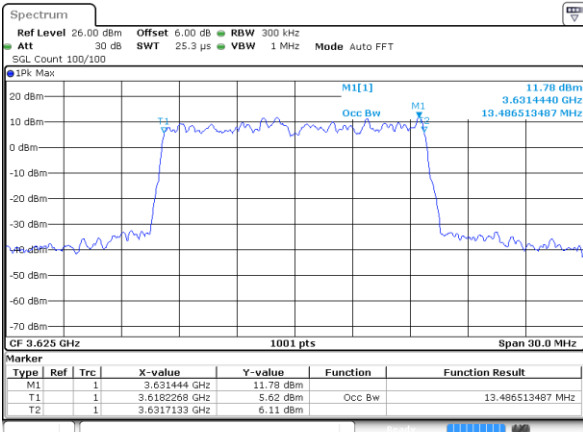

Highest Channel / 10MHz / 16QAM

Date: 1.AUG.2020 22:37:55

LTE Band 48

Lowest Channel / 15MHz / QPSK

Lowest Channel / 15MHz / 16QAM

Middle Channel / 15MHz / QPSK

Middle Channel / 15MHz / 16QAM

Highest Channel / 15MHz / QPSK

Highest Channel / 15MHz / 16QAM

LTE Band 48

Lowest Channel / 20MHz / QPSK

Date: 1.AUG.2020 21:40:14

Lowest Channel / 20MHz / 16QAM

Date: 1.AUG.2020 21:39:36

Middle Channel / 20MHz / QPSK

Date: 1.AUG.2020 21:41:40