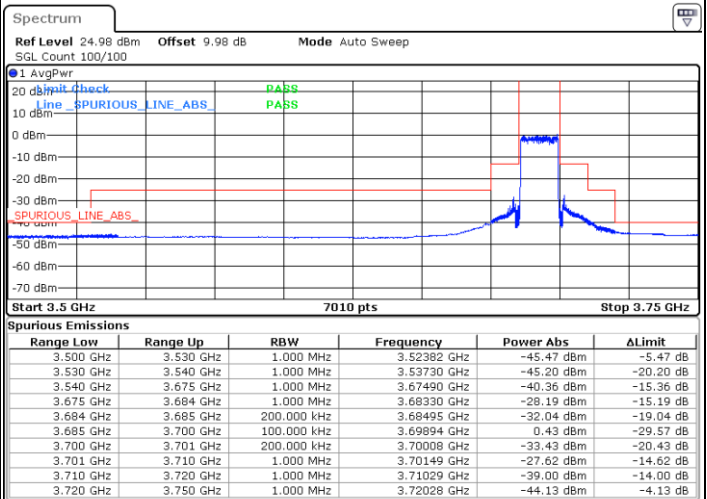

16QAM

Lowest Channel / 1RB0

Highest Channel / 1RBmax

Date: 1.AUG.2020 18:17:49

Date: 1.AUG.2020 19:16:16

Lowest Channel / FullRB

Highest Channel / FullRB

Date: 1.AUG.2020 18:22:31

Date: 1.AUG.2020 19:20:19

LTE Band 48 / 15MHz

64QAM

Lowest Channel / 1RB0

Highest Channel / 1RBmax

Date: 1.AUG.2020 18:15:56

Date: 1.AUG.2020 19:17:25

Lowest Channel / FullRB

Highest Channel/ FullRB

Date: 1.AUG.2020 18:21:53

Date: 1.AUG.2020 19:18:53

LTE Band 48 / 20MHz

QPSK

Lowest Channel / 1RB0

Highest Channel / 1RBmax

Date: 1.AUG.2020 13:20:11

Date: 1.AUG.2020 14:36:04

Lowest Channel / FullIRB

Highest Channel / FullIRB

Date: 1.AUG.2020 13:11:14

Date: 1.AUG.2020 13:37:32

LTE Band 48 / 20MHz

16QAM

Lowest Channel / 1RB0