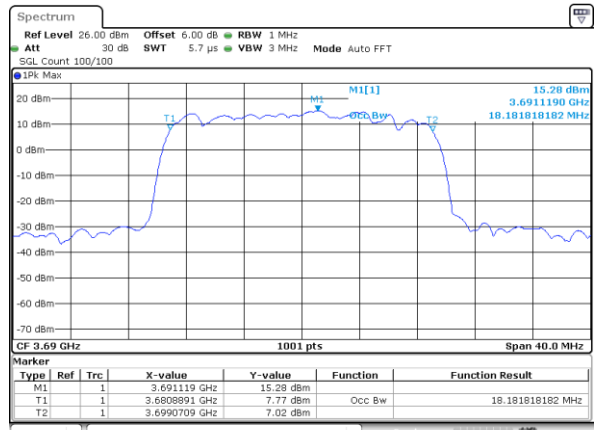

Middle Channel / 20MHz / 16QAM

Date: 1.AUG.2020 21:42:19

Highest Channel / 20MHz / QPSK

Date: 1.AUG.2020 21:45:16

Highest Channel / 20MHz / 16QAM

Date: 1.AUG.2020 21:44:46

LTE Band 48

Lowest Channel / 5MHz / 64QAM

Lowest Channel / 10MHz / 64QAM

Middle Channel / 5MHz / 64QAM

Middle Channel / 10MHz / 64QAM

Highest Channel / 5MHz / 64QAM

Highest Channel / 10MHz / 64QAM

LTE Band 48

Lowest Channel / 15MHz / 64QAM

Date: 1.AUG.2020 22:41:24