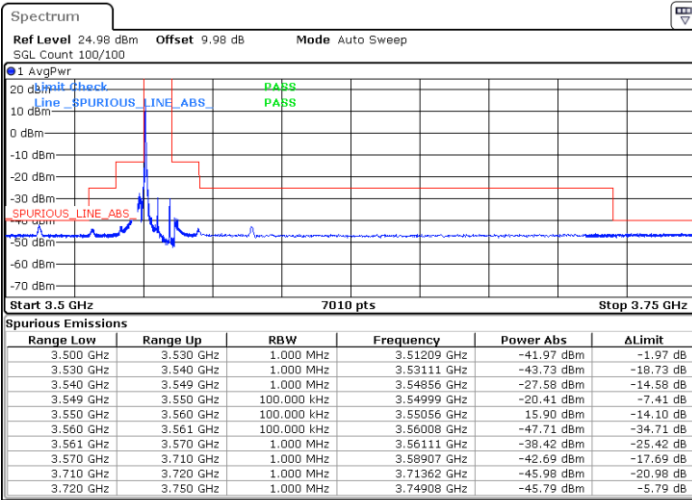

Date: 1.AUG.2020 14:55:41

Lowest Channel / FullIRB

Highest Channel / FullIRB

Date: 1.AUG.2020 16:31:19

Date: 1.AUG.2020 15:07:48

LTE Band 48 / 5MHz

64QAM

Lowest Channel / 1RB0

Highest Channel / 1RBmax

Date: 1.AUG.2020 16:28:37

Date: 1.AUG.2020 14:53:51

Lowest Channel / FullIRB

Highest Channel / FullIRB

Date: 1.AUG.2020 16:29:59

Date: 1.AUG.2020 15:06:15

LTE Band 48 / 10MHz

QPSK

Lowest Channel / 1RB0

Highest Channel / 1RBmax

Date: 1.AUG.2020 16:48:48

Date: 1.AUG.2020 17:24:10

Lowest Channel / FullIRB

Highest Channel / FullIRB

Date: 1.AUG.2020 16:43:43

Date: 1.AUG.2020 17:18:16

LTE Band 48 / 10MHz

16QAM

Lowest Channel / 1RB0

Highest Channel / 1RBmax

Date: 1.AUG.2020 16:48:25

Date: 1.AUG.2020 17:23:07

Lowest Channel / FullRB