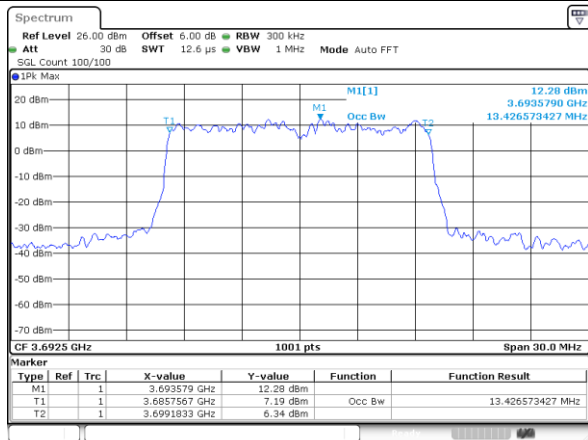

Lowest Channel / 20MHz / 64QAM

Date: 1.AUG.2020 21:39:08

Middle Channel / 15MHz / 64QAM

Date: 1.AUG.2020 22:42:59

Middle Channel / 20MHz / 64QAM

Date: 1.AUG.2020 21:42:48

Highest Channel / 15MHz / 64QAM

Date: 1.AUG.2020 21:37:18

Highest Channel / 20MHz / 64QAM

Date: 1.AUG.2020 21:44:18

Conducted Band Edge

LTE Band 48 / 5MHz

16QAM

Lowest Channel / 1RB0

Highest Channel / 1RBmax

Date: 1.AUG.2020 16:27:00