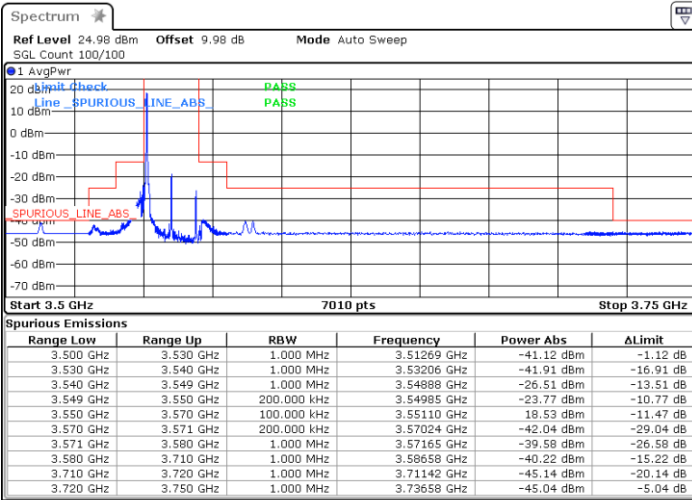

Date: 1.AUG.2020 19:20:19

LTE Band 48 / 15MHz

64QAM

Lowest Channel / 1RB0

Highest Channel / 1RBmax

Date: 1.AUG.2020 18:15:56

Date: 1.AUG.2020 19:17:25

Lowest Channel / FullRB

Highest Channel/ FullRB

Date: 1.AUG.2020 18:21:53

Date: 1.AUG.2020 19:18:53

LTE Band 48 / 20MHz

QPSK

Lowest Channel / 1RB0

Highest Channel / 1RBmax

Date: 1.AUG.2020 13:20:11

Date: 1.AUG.2020 14:36:04

Lowest Channel / FullIRB

Highest Channel / FullIRB

Date: 1.AUG.2020 13:11:14

Date: 1.AUG.2020 13:37:32

LTE Band 48 / 20MHz

16QAM

Lowest Channel / 1RB0

Highest Channel / 1RBmax

Date: 1.AUG.2020 13:18:24

Date: 1.AUG.2020 14:45:42

Lowest Channel / FullIRB

Highest Channel / FullIRB

Date: 1.AUG.2020 13:12:56

Date: 1.AUG.2020 13:38:22

LTE Band 48 / 20MHz