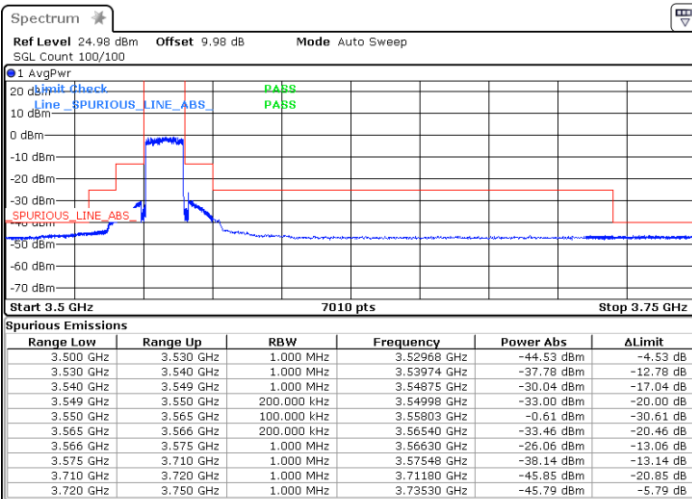

Highest Channel / FullRB

Date: 1.AUG.2020 16:45:05

Date: 1.AUG.2020 17:18:39

LTE Band 48 / 10MHz

64QAM

Lowest Channel / 1RB0

Highest Channel / 1RBmax

Date: 1.AUG.2020 16:47:58

Date: 1.AUG.2020 17:21:29

Lowest Channel / FullRB

Highest Channel / FullRB

Date: 1.AUG.2020 16:45:24

Date: 1.AUG.2020 17:19:04

LTE Band 48 / 15MHz

QPSK

Lowest Channel / 1RB0

Highest Channel / 1RBmax

Date: 1.AUG.2020 18:18:35

Date: 1.AUG.2020 19:15:11

Lowest Channel / FullRB

Highest Channel / FullRB

Date: 1.AUG.2020 18:23:05

Date: 1.AUG.2020 19:21:26

LTE Band 48 / 15MHz

16QAM

Lowest Channel / 1RB0

Highest Channel / 1RBmax

Date: 1.AUG.2020 18:17:49

Date: 1.AUG.2020 19:16:16

Lowest Channel / FullRB

Highest Channel / FullRB

Date: 1.AUG.2020 18:22:31