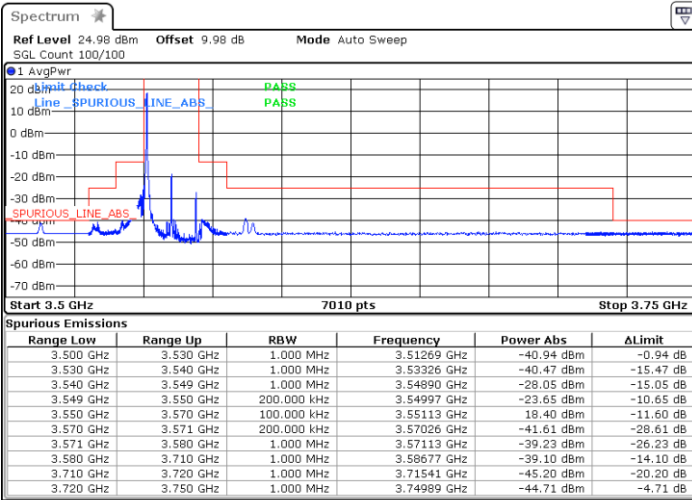

Highest Channel/ FullRB

Date: 1.AUG.2020 18:21:53

Date: 1.AUG.2020 19:18:53

LTE Band 48 / 20MHz

QPSK

Lowest Channel / 1RB0

Highest Channel / 1RBmax

Date: 1.AUG.2020 13:20:11

Date: 1.AUG.2020 14:36:04

Lowest Channel / FullIRB

Highest Channel / FullIRB

Date: 1.AUG.2020 13:11:14

Date: 1.AUG.2020 13:37:32

LTE Band 48 / 20MHz

16QAM

Lowest Channel / 1RB0

Highest Channel / 1RBmax

Date: 1.AUG.2020 13:18:24

Date: 1.AUG.2020 14:45:42

Lowest Channel / FullIRB

Highest Channel / FullIRB

Date: 1.AUG.2020 13:12:56

Date: 1.AUG.2020 13:38:22

LTE Band 48 / 20MHz

64QAM

Lowest Channel / 1RB0

Highest Channel / 1RBmax

Date: 1.AUG.2020 13:16:43

Date: 1.AUG.2020 14:36:04

Lowest Channel / FullRB

Highest Channel/ FullRB

Date: 1.AUG.2020 13:14:54