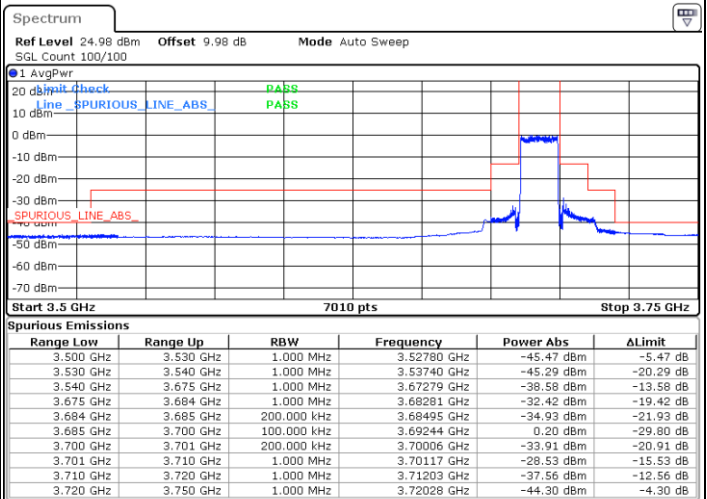

Highest Channel / FullRB

Date: 1.AUG.2020 16:45:05

Date: 1.AUG.2020 17:18:39

LTE Band 48 / 10MHz

64QAM

Lowest Channel / 1RB0

Highest Channel / 1RBmax

Date: 1.AUG.2020 16:47:58

Date: 1.AUG.2020 17:21:29

Lowest Channel / FullRB

Highest Channel / FullRB

Date: 1.AUG.2020 16:45:24

Date: 1.AUG.2020 17:19:04

LTE Band 48 / 15MHz

QPSK

Lowest Channel / 1RB0

Highest Channel / 1RBmax

Date: 1.AUG.2020 18:18:35

Date: 1.AUG.2020 19:15:11

Lowest Channel / FullRB

Highest Channel / FullRB

Date: 1.AUG.2020 18:23:05

Date: 1.AUG.2020 19:21:26

LTE Band 48 / 15MHz

16QAM

Lowest Channel / 1RB0

Highest Channel / 1RBmax

Date: 1.AUG.2020 18:17:49

Date: 1.AUG.2020 19:16:16

Lowest Channel / FullRB

Highest Channel / FullRB

Date: 1.AUG.2020 18:22:31