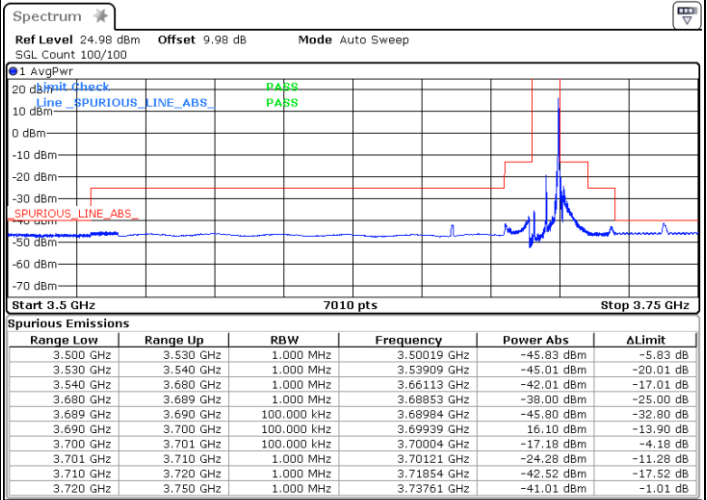

Date: 1.AUG.2020 14:55:41

Lowest Channel / FullIRB

Highest Channel / FullIRB

Date: 1.AUG.2020 16:31:19

Date: 1.AUG.2020 15:07:48

LTE Band 48 / 5MHz

64QAM

Lowest Channel / 1RB0

Highest Channel / 1RBmax

Date: 1.AUG.2020 16:28:37

Date: 1.AUG.2020 14:53:51

Lowest Channel / FullIRB

Highest Channel / FullIRB

Date: 1.AUG.2020 16:29:59

Date: 1.AUG.2020 15:06:15

LTE Band 48 / 10MHz

QPSK

Lowest Channel / 1RB0

Highest Channel / 1RBmax

Date: 1.AUG.2020 16:48:48

Date: 1.AUG.2020 17:24:10

Lowest Channel / FullIRB

Highest Channel / FullIRB

Date: 1.AUG.2020 16:43:43

Date: 1.AUG.2020 17:18:16

LTE Band 48 / 10MHz

16QAM

Lowest Channel / 1RB0

Highest Channel / 1RBmax

Date: 1.AUG.2020 16:48:25

Date: 1.AUG.2020 17:23:07

Lowest Channel / FullRB