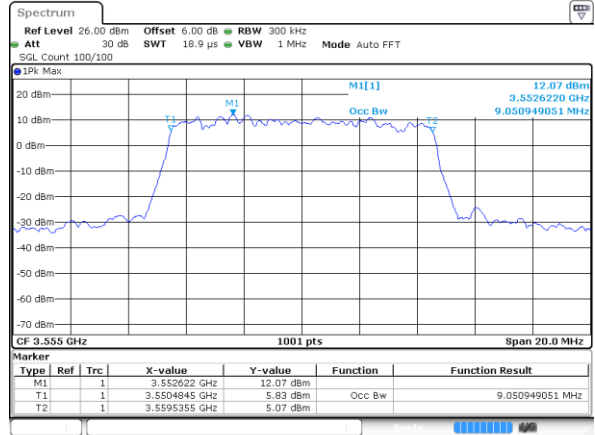

Lowest Channel / 10MHz / 16QAM

Date: 1.AUG.2020 22:30:46