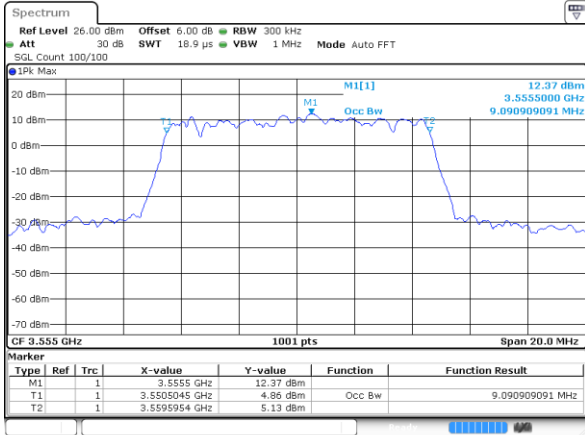

Date: 1.AUG.2020 22:24:50

Highest Channel / 5MHz / QPSK

Date: 1.AUG.2020 22:26:43

Highest Channel / 5MHz / 16QAM

Date: 1.AUG.2020 22:27:21

LTE Band 48

Lowest Channel / 10MHz / QPSK

Date: 1.AUG.2020 22:31:13