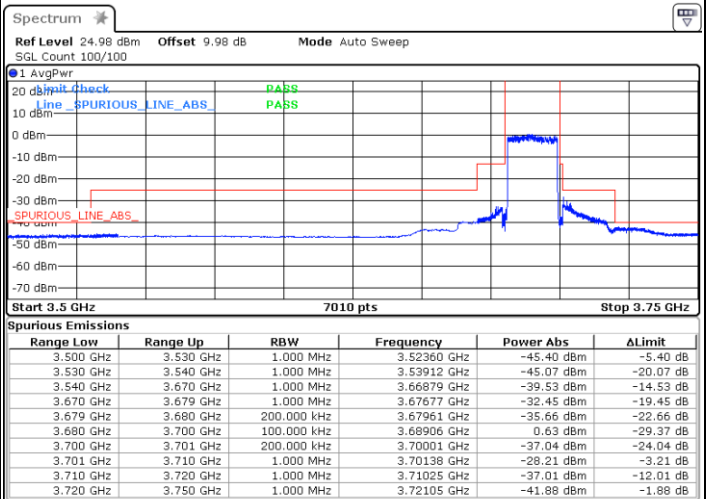

Date: 1.AUG.2020 19:20:19

LTE Band 48 / 15MHz

64QAM

Lowest Channel / 1RB0

Highest Channel / 1RBmax

Date: 1.AUG.2020 18:15:56

Date: 1.AUG.2020 19:17:25

Lowest Channel / FullRB

Highest Channel/ FullRB

Date: 1.AUG.2020 18:21:53

Date: 1.AUG.2020 19:18:53

LTE Band 48 / 20MHz

QPSK

Lowest Channel / 1RB0

Highest Channel / 1RBmax

Date: 1.AUG.2020 13:20:11

Date: 1.AUG.2020 14:36:04

Lowest Channel / FullIRB

Highest Channel / FullIRB

Date: 1.AUG.2020 13:11:14

Date: 1.AUG.2020 13:37:32

LTE Band 48 / 20MHz

16QAM

Lowest Channel / 1RB0

Highest Channel / 1RBmax

Date: 1.AUG.2020 13:18:24

Date: 1.AUG.2020 14:45:42

Lowest Channel / FullIRB

Highest Channel / FullIRB

Date: 1.AUG.2020 13:12:56

Date: 1.AUG.2020 13:38:22

LTE Band 48 / 20MHz