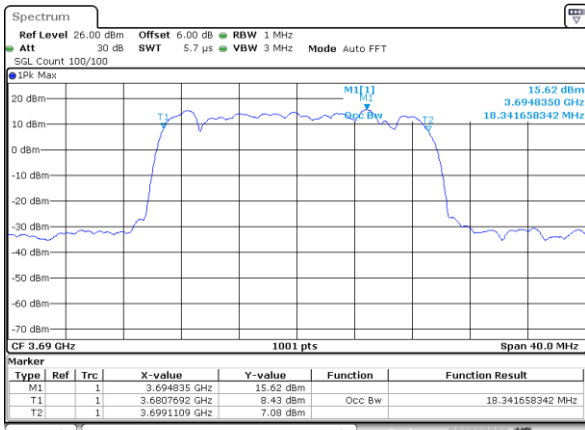

Highest Channel / 10MHz / 16QAM

Date: 1.AUG.2020 22:37:55

LTE Band 48

Lowest Channel / 15MHz / QPSK

Lowest Channel / 15MHz / 16QAM

Middle Channel / 15MHz / QPSK

Middle Channel / 15MHz / 16QAM

Highest Channel / 15MHz / QPSK

Highest Channel / 15MHz / 16QAM

LTE Band 48

Lowest Channel / 20MHz / QPSK

Date: 1.AUG.2020 21:40:14

Lowest Channel / 20MHz / 16QAM

Date: 1.AUG.2020 21:39:36

Middle Channel / 20MHz / QPSK

Date: 1.AUG.2020 21:41:40

Middle Channel / 20MHz / 16QAM

Date: 1.AUG.2020 21:42:19

Highest Channel / 20MHz / QPSK

Date: 1.AUG.2020 21:45:16

Highest Channel / 20MHz / 16QAM

Date: 1.AUG.2020 21:44:46

LTE Band 48

Lowest Channel / 5MHz / 64QAM