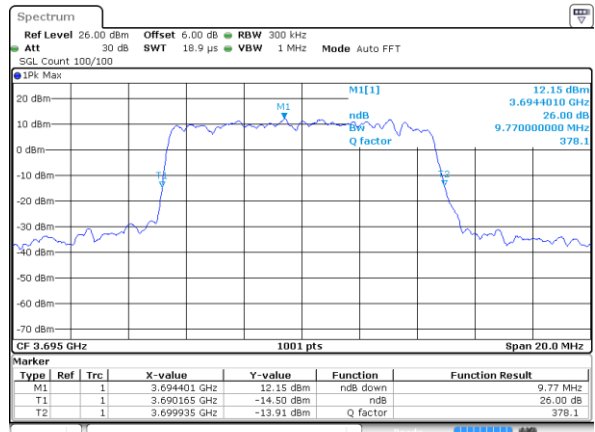

LTE Band 48

Lowest Channel / 5MHz / 64QAM

Date: 1 AUG 2020 22:23:09

Lowest Channel / 10MHz / 64QAM

Date: 1 AUG 2020 22:30:17

Middle Channel / 5MHz / 64QAM

Date: 1 AUG 2020 22:24:24

Middle Channel / 10MHz / 64QAM

Date: 1 AUG 2020 22:30:00

Highest Channel / 5MHz / 64QAM

Date: 1 AUG 2020 22:28:08

Highest Channel / 10MHz / 64QAM

Date: 1 AUG 2020 22:37:14

LTE Band 48

Lowest Channel / 15MHz / 64QAM

Date: 1.AUG.2020 22:41:32