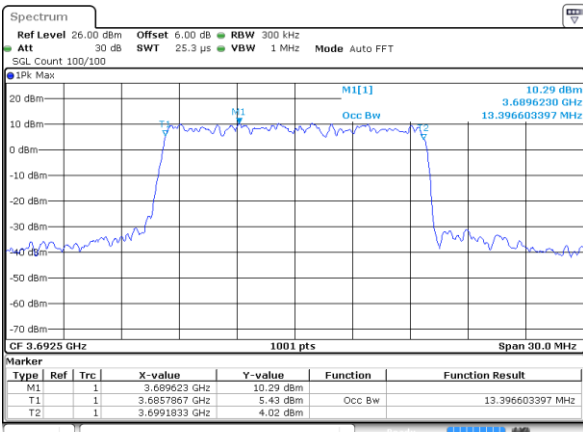

Highest Channel / 10MHz / 16QAM

Date: 1.AUG.2020 22:37:55

LTE Band 48

Lowest Channel / 15MHz / QPSK

Lowest Channel / 15MHz / 16QAM

Middle Channel / 15MHz / QPSK

Middle Channel / 15MHz / 16QAM

Highest Channel / 15MHz / QPSK

Highest Channel / 15MHz / 16QAM

LTE Band 48

Lowest Channel / 20MHz / QPSK

Date: 1.AUG.2020 21:40:14

Lowest Channel / 20MHz / 16QAM

Date: 1.AUG.2020 21:39:36

Middle Channel / 20MHz / QPSK

Date: 1.AUG.2020 21:41:40