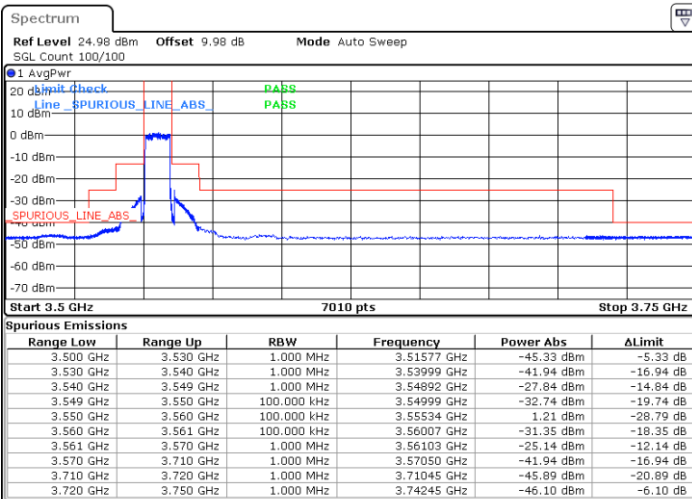

Highest Channel / 1RBmax

Date: 1.AUG.2020 16:28:37

Date: 1.AUG.2020 14:53:51

Lowest Channel / FullIRB

Highest Channel / FullIRB

Date: 1.AUG.2020 16:29:59

Date: 1.AUG.2020 15:06:15

LTE Band 48 / 10MHz

QPSK

Lowest Channel / 1RB0

Highest Channel / 1RBmax

Date: 1.AUG.2020 16:48:48

Date: 1.AUG.2020 17:24:10

Lowest Channel / FullIRB

Highest Channel / FullIRB

Date: 1.AUG.2020 16:43:43

Date: 1.AUG.2020 17:18:16

LTE Band 48 / 10MHz

16QAM

Lowest Channel / 1RB0

Highest Channel / 1RBmax

Date: 1.AUG.2020 16:48:25

Date: 1.AUG.2020 17:23:07

Lowest Channel / FullRB

Highest Channel / FullRB

Date: 1.AUG.2020 16:45:05

Date: 1.AUG.2020 17:18:39

LTE Band 48 / 10MHz

64QAM

Lowest Channel / 1RB0

Highest Channel / 1RBmax

Date: 1.AUG.2020 16:47:58