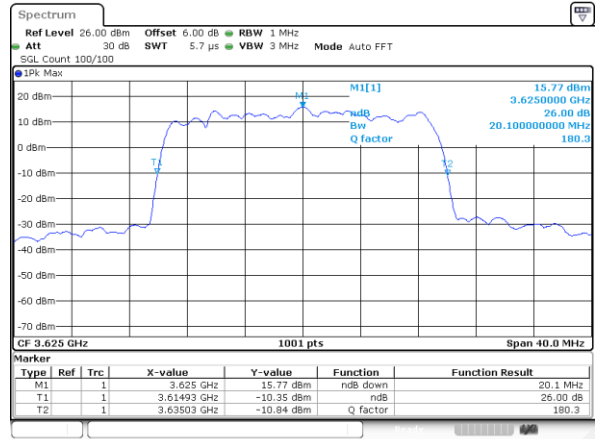

Lowest Channel / 20MHz / 64QAM

Date: 1.AUG.2020 21:39:16

Middle Channel / 15MHz / 64QAM

Date: 1.AUG.2020 22:43:06

Middle Channel / 20MHz / 64QAM

Date: 1.AUG.2020 21:42:57

Highest Channel / 15MHz / 64QAM

Date: 1.AUG.2020 21:37:28

Highest Channel / 20MHz / 64QAM

Date: 1.AUG.2020 21:44:26

Occupied Bandwidth

Mode	LTE Band 48 : 99%OBW(MHz)											
BW	1.4MHz		3MHz		5MHz		10MHz		15MHz		20MHz	
Mod.	QPSK	16QAM	QPSK	16QAM	QPSK	16QAM	QPSK	16QAM	QPSK	16QAM	QPSK	16QAM
Lowest CH	-	-	-	-	4.52	4.49	9.09	9.05	13.43	13.46	18.34	18.38
Middle CH	-	-	-	-	4.49	4.53	9.01	9.05	13.49	13.43	18.42	18.18
Highest CH	-	-	-	-	4.48	4.50	8.99	9.11	13.40	13.46	18.34	18.18
Mode	LTE Band 48 : 99%OBW(MHz)											
BW	1.4MHz		3MHz		5MHz		10MHz		15MHz		20MHz	
Mod.	64QAM		64QAM		64QAM		64QAM		64QAM		64QAM	
Lowest CH	-	-	-	-	4.55	-	9.01	-	13.40	-	18.34	-
Middle CH	-	-	-	-	4.48	-	9.09	-	13.52	-	18.30	-
Highest CH	-	-	-	-	4.49	-	9.05	-	13.43	-	18.46	-