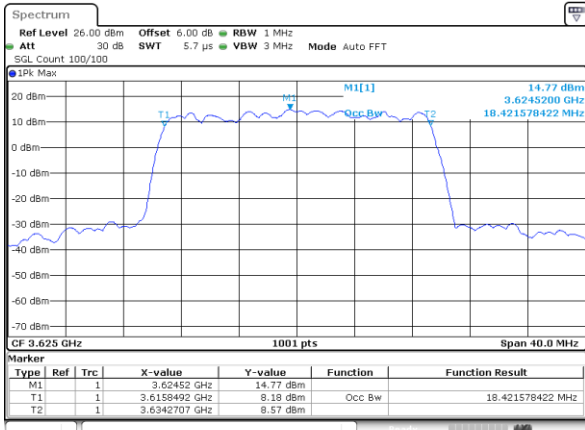

Highest Channel / 15MHz / 16QAM

LTE Band 48

Lowest Channel / 20MHz / QPSK

Date: 1.AUG.2020 21:40:14

Lowest Channel / 20MHz / 16QAM

Date: 1.AUG.2020 21:39:36

Middle Channel / 20MHz / QPSK

Date: 1.AUG.2020 21:41:40

Middle Channel / 20MHz / 16QAM

Date: 1.AUG.2020 21:42:19

Highest Channel / 20MHz / QPSK

Date: 1.AUG.2020 21:45:16

Highest Channel / 20MHz / 16QAM

Date: 1.AUG.2020 21:44:46

LTE Band 48

Lowest Channel / 5MHz / 64QAM