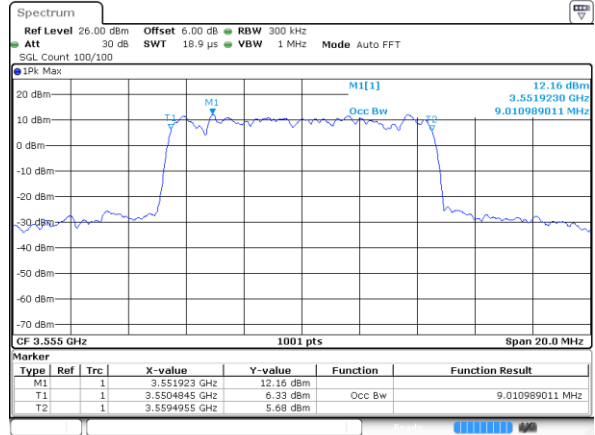

Middle Channel / 20MHz / 16QAM

Date: 1.AUG.2020 21:42:19

Highest Channel / 20MHz / QPSK

Date: 1.AUG.2020 21:45:16

Highest Channel / 20MHz / 16QAM

Date: 1.AUG.2020 21:44:46

LTE Band 48

Lowest Channel / 5MHz / 64QAM

Lowest Channel / 10MHz / 64QAM

Middle Channel / 5MHz / 64QAM

Middle Channel / 10MHz / 64QAM

Highest Channel / 5MHz / 64QAM

Highest Channel / 10MHz / 64QAM

LTE Band 48

Lowest Channel / 15MHz / 64QAM

Date: 1.AUG.2020 22:41:24