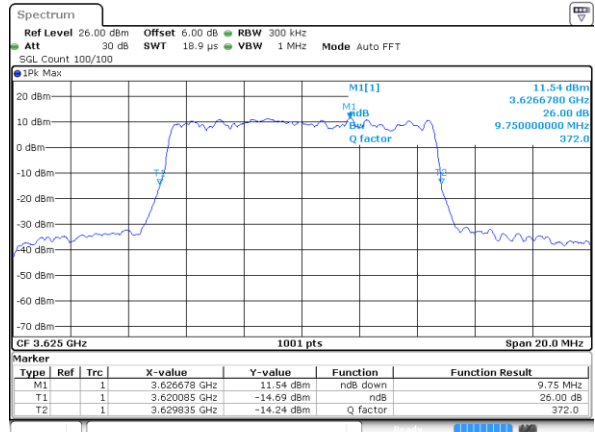

LTE Band 48

Lowest Channel / 5MHz / 64QAM

Date: 1 AUG 2020 22:23:09

Lowest Channel / 10MHz / 64QAM

Date: 1 AUG 2020 22:30:17

Middle Channel / 5MHz / 64QAM

Date: 1 AUG 2020 22:24:24

Middle Channel / 10MHz / 64QAM

Date: 1 AUG 2020 22:30:00

Highest Channel / 5MHz / 64QAM

Date: 1 AUG 2020 22:28:08

Highest Channel / 10MHz / 64QAM

Date: 1 AUG 2020 22:37:14

LTE Band 48

Lowest Channel / 15MHz / 64QAM

Date: 1.AUG.2020 22:41:32