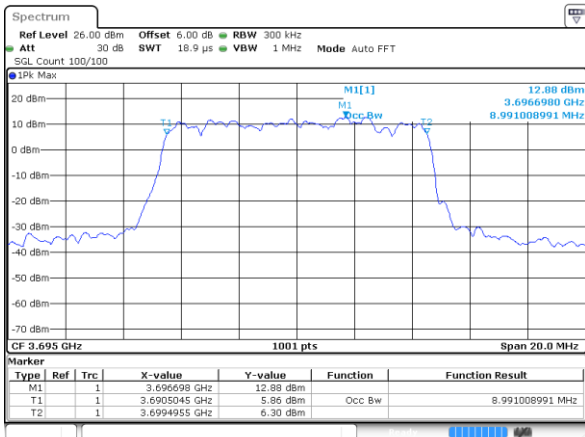

Lowest Channel / 10MHz / 16QAM

Date: 1.AUG.2020 22:30:46

Middle Channel / 10MHz / QPSK

Date: 1.AUG.2020 22:32:13

Middle Channel / 10MHz / 16QAM

Date: 1.AUG.2020 22:34:34

Highest Channel / 10MHz / QPSK

Date: 1.AUG.2020 22:38:54

Highest Channel / 10MHz / 16QAM

Date: 1.AUG.2020 22:37:55

LTE Band 48

Lowest Channel / 15MHz / QPSK

Lowest Channel / 15MHz / 16QAM

Middle Channel / 15MHz / QPSK

Middle Channel / 15MHz / 16QAM

Highest Channel / 15MHz / QPSK