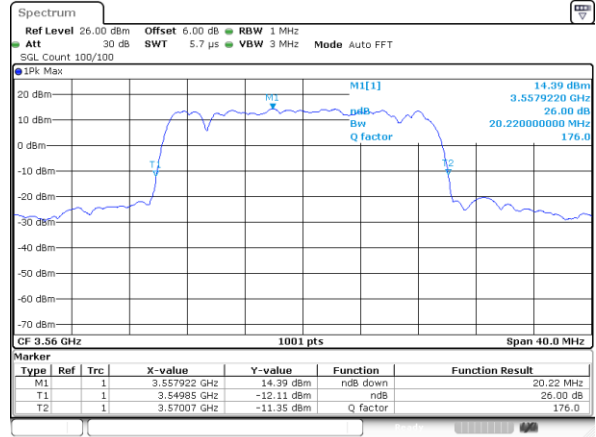

Lowest Channel / 20MHz / 64QAM

Date: 1.AUG.2020 21:39:16