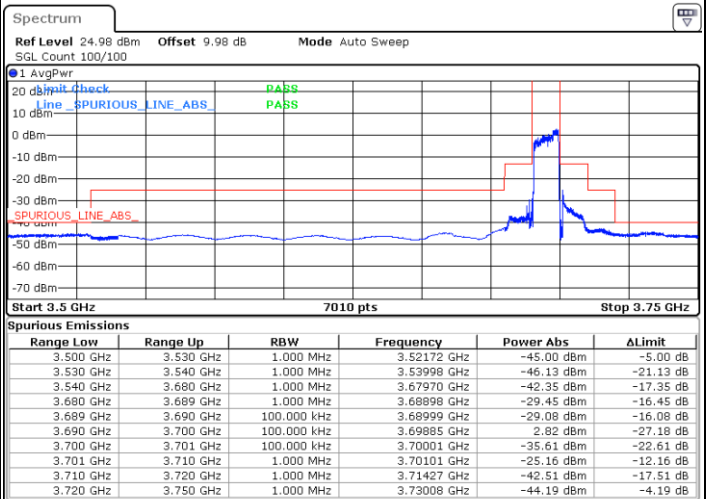

Highest Channel / 1RBmax

Date: 1.AUG.2020 16:28:37

Date: 1.AUG.2020 14:53:51

Lowest Channel / FullIRB

Highest Channel / FullIRB

Date: 1.AUG.2020 16:29:59

Date: 1.AUG.2020 15:06:15

LTE Band 48 / 10MHz

QPSK

Lowest Channel / 1RB0

Highest Channel / 1RBmax

Date: 1.AUG.2020 16:48:48

Date: 1.AUG.2020 17:24:10

Lowest Channel / FullIRB

Highest Channel / FullIRB

Date: 1.AUG.2020 16:43:43

Date: 1.AUG.2020 17:18:16

LTE Band 48 / 10MHz

16QAM

Lowest Channel / 1RB0

Highest Channel / 1RBmax

Date: 1.AUG.2020 16:48:25

Date: 1.AUG.2020 17:23:07

Lowest Channel / FullRB

Highest Channel / FullRB

Date: 1.AUG.2020 16:45:05

Date: 1.AUG.2020 17:18:39

LTE Band 48 / 10MHz

64QAM

Lowest Channel / 1RB0

Highest Channel / 1RBmax

Date: 1.AUG.2020 16:47:58