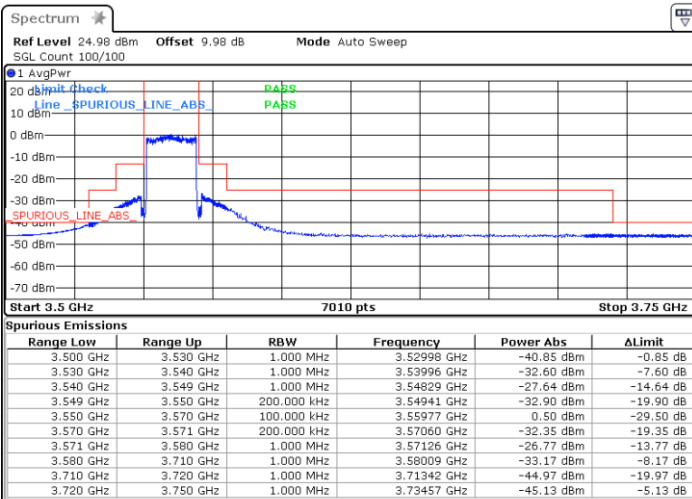

Date: 1.AUG.2020 14:36:04

Lowest Channel / FullIRB

Highest Channel / FullIRB

Date: 1.AUG.2020 13:11:14

Date: 1.AUG.2020 13:37:32

LTE Band 48 / 20MHz

16QAM

Lowest Channel / 1RB0

Highest Channel / 1RBmax

Date: 1.AUG.2020 13:18:24

Date: 1.AUG.2020 14:45:42

Lowest Channel / FullIRB

Highest Channel / FullIRB

Date: 1.AUG.2020 13:12:56

Date: 1.AUG.2020 13:38:22

LTE Band 48 / 20MHz

64QAM

Lowest Channel / 1RB0

Highest Channel / 1RBmax

Date: 1.AUG.2020 13:16:43

Date: 1.AUG.2020 14:36:04

Lowest Channel / FullRB

Highest Channel/ FullRB

Date: 1.AUG.2020 13:14:54