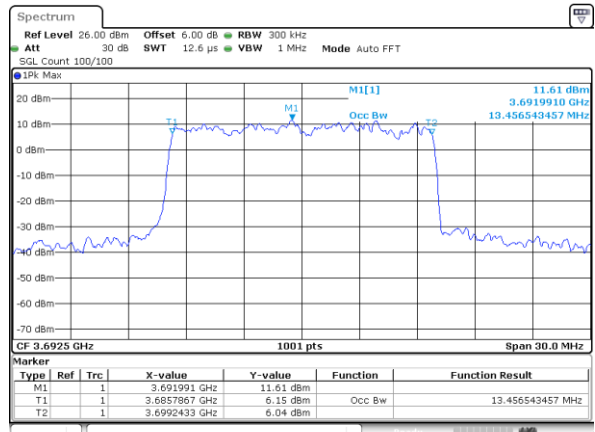

Highest Channel / 10MHz / 16QAM

Date: 1.AUG.2020 22:37:55

LTE Band 48

Lowest Channel / 15MHz / QPSK

Lowest Channel / 15MHz / 16QAM

Middle Channel / 15MHz / QPSK

Middle Channel / 15MHz / 16QAM

Highest Channel / 15MHz / QPSK

Highest Channel / 15MHz / 16QAM

LTE Band 48

Lowest Channel / 20MHz / QPSK

Date: 1.AUG.2020 21:40:14

Lowest Channel / 20MHz / 16QAM

Date: 1.AUG.2020 21:39:36

Middle Channel / 20MHz / QPSK

Date: 1.AUG.2020 21:41:40