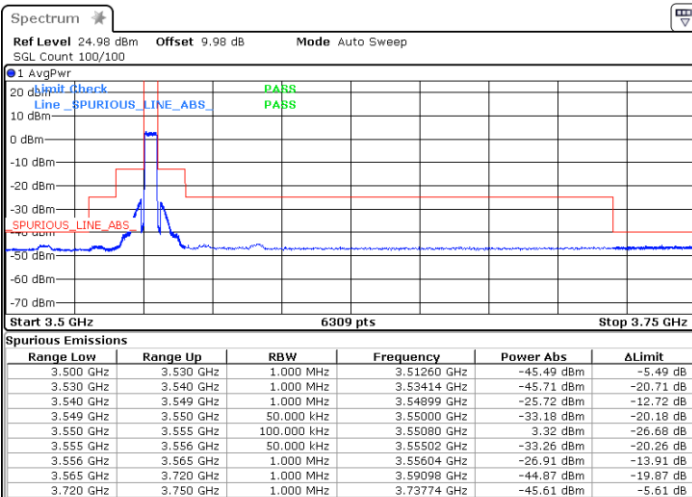

Lowest Channel / 20MHz / 64QAM

Date: 1.AUG.2020 21:39:08

Middle Channel / 15MHz / 64QAM

Date: 1.AUG.2020 22:42:59

Middle Channel / 20MHz / 64QAM

Date: 1.AUG.2020 21:42:48

Highest Channel / 15MHz / 64QAM

Date: 1.AUG.2020 21:37:18

Highest Channel / 20MHz / 64QAM

Date: 1.AUG.2020 21:44:18

Conducted Band Edge

LTE Band 48 / 5MHz

16QAM

Lowest Channel / 1RB0

Highest Channel / 1RBmax

Date: 1.AUG.2020 16:27:00

Date: 1.AUG.2020 14:55:41

Lowest Channel / FullIRB

Highest Channel / FullIRB

Date: 1.AUG.2020 16:31:19

Date: 1.AUG.2020 15:07:48

LTE Band 48 / 5MHz

64QAM

Lowest Channel / 1RB0

Highest Channel / 1RBmax

Date: 1.AUG.2020 16:28:37

Date: 1.AUG.2020 14:53:51

Lowest Channel / FullIRB

Highest Channel / FullIRB

Date: 1.AUG.2020 16:29:59

Date: 1.AUG.2020 15:06:15

LTE Band 48 / 10MHz