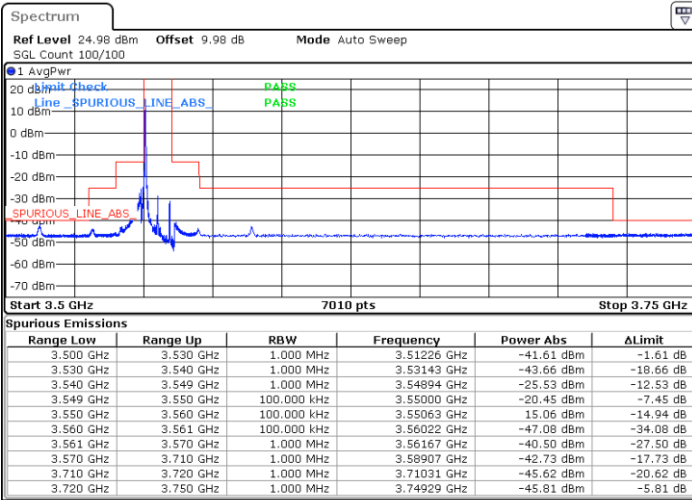

Highest Channel / 1RBmax

Date: 1.AUG.2020 16:28:37

Date: 1.AUG.2020 14:53:51

Lowest Channel / FullIRB

Highest Channel / FullIRB

Date: 1.AUG.2020 16:29:59

Date: 1.AUG.2020 15:06:15

LTE Band 48 / 10MHz

QPSK

Lowest Channel / 1RB0

Highest Channel / 1RBmax

Date: 1.AUG.2020 16:48:48

Date: 1.AUG.2020 17:24:10

Lowest Channel / FullIRB

Highest Channel / FullIRB

Date: 1.AUG.2020 16:43:43

Date: 1.AUG.2020 17:18:16

LTE Band 48 / 10MHz

16QAM

Lowest Channel / 1RB0

Highest Channel / 1RBmax

Date: 1.AUG.2020 16:48:25

Date: 1.AUG.2020 17:23:07

Lowest Channel / FullRB

Highest Channel / FullRB

Date: 1.AUG.2020 16:45:05

Date: 1.AUG.2020 17:18:39

LTE Band 48 / 10MHz

64QAM

Lowest Channel / 1RB0

Highest Channel / 1RBmax

Date: 1.AUG.2020 16:47:58