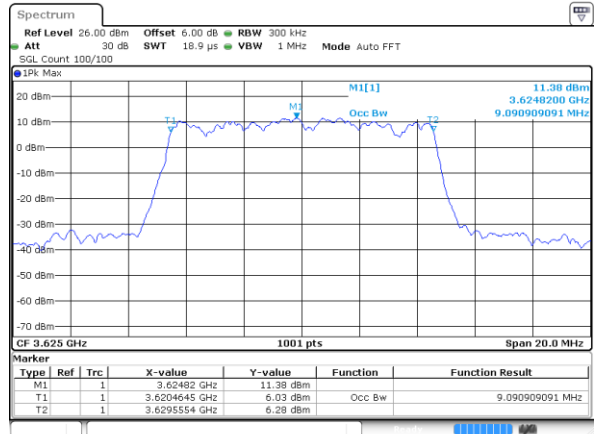

Middle Channel / 20MHz / 16QAM

Date: 1.AUG.2020 21:42:19

Highest Channel / 20MHz / QPSK

Date: 1.AUG.2020 21:45:16

Highest Channel / 20MHz / 16QAM

Date: 1.AUG.2020 21:44:46

LTE Band 48

Lowest Channel / 5MHz / 64QAM

Lowest Channel / 10MHz / 64QAM

Middle Channel / 5MHz / 64QAM

Middle Channel / 10MHz / 64QAM

Highest Channel / 5MHz / 64QAM

Highest Channel / 10MHz / 64QAM

LTE Band 48

Lowest Channel / 15MHz / 64QAM

Date: 1.AUG.2020 22:41:24