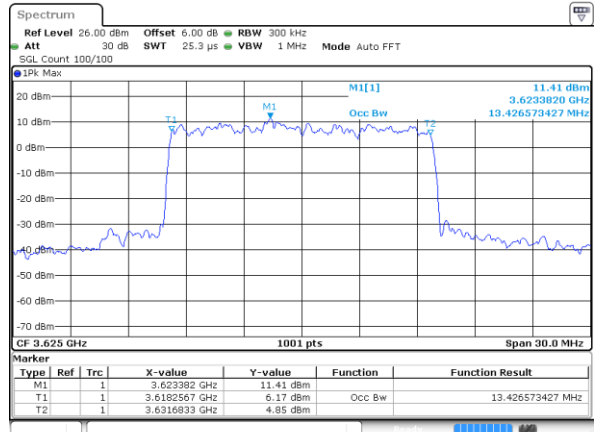

Highest Channel / 10MHz / 16QAM

Date: 1.AUG.2020 22:37:55

LTE Band 48

Lowest Channel / 15MHz / QPSK

Lowest Channel / 15MHz / 16QAM

Middle Channel / 15MHz / QPSK

Middle Channel / 15MHz / 16QAM

Highest Channel / 15MHz / QPSK

Highest Channel / 15MHz / 16QAM

LTE Band 48

Lowest Channel / 20MHz / QPSK

Date: 1.AUG.2020 21:40:14

Lowest Channel / 20MHz / 16QAM

Date: 1.AUG.2020 21:39:36

Middle Channel / 20MHz / QPSK

Date: 1.AUG.2020 21:41:40