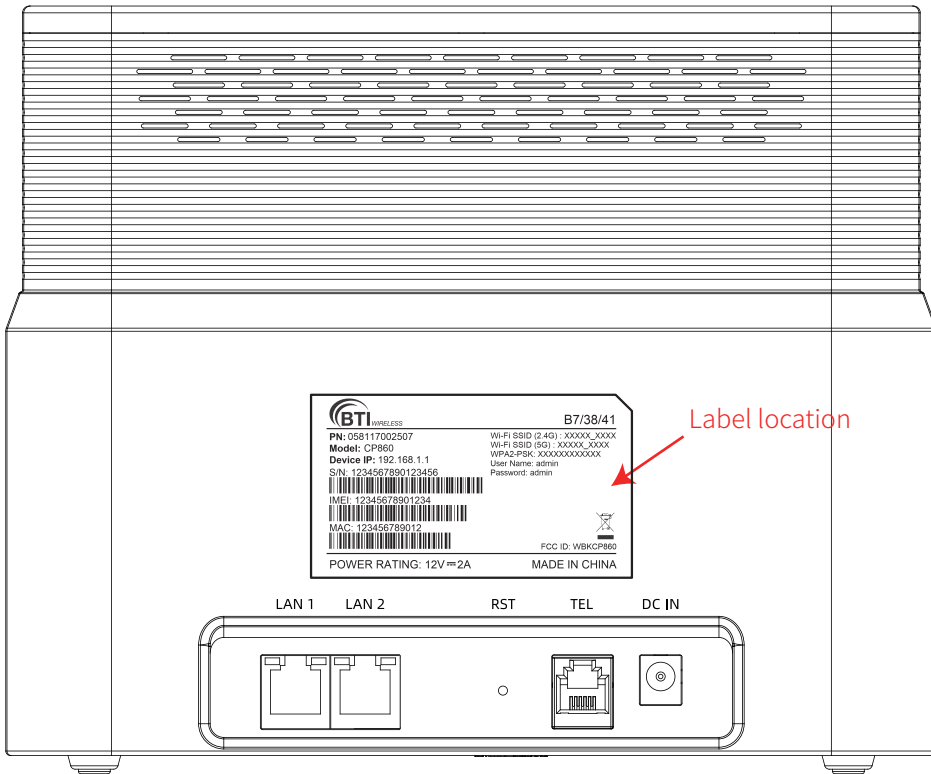

Device label

		B7/38/41	
PN: 058117002507	Wi-Fi SSID (2.4G): XXXXX_XXXX		
Model: CP860	Wi-Fi SSID (5G): XXXXX_XXXX		
Device IP: 192.168.1.1	WPA2-PSK: XXXXXXXXXXXXX		
S/N: 1234567890123456	User Name: admin		
	Password: admin		
IMEI: 12345678901234			
MAC: 123456789012			
	FCC ID: WBKCP860		
POWER RATING: 12V = 2A	MADE IN CHINA		

Size: 69.8x39.8mm
QTY: 1pcs

Box label

		B7/38/41	
PN: 058117002507			
Model: CP860			
Device IP: 192.168.1.1			
S/N: 1234567890123456			
IMEI: 12345678901234			
MAC: 123456789012			
	FCC ID: WBKCP860		
POWER RATING: 12V = 2A	MADE IN CHINA		

Size: 80x50mm
QTY: 1pcs