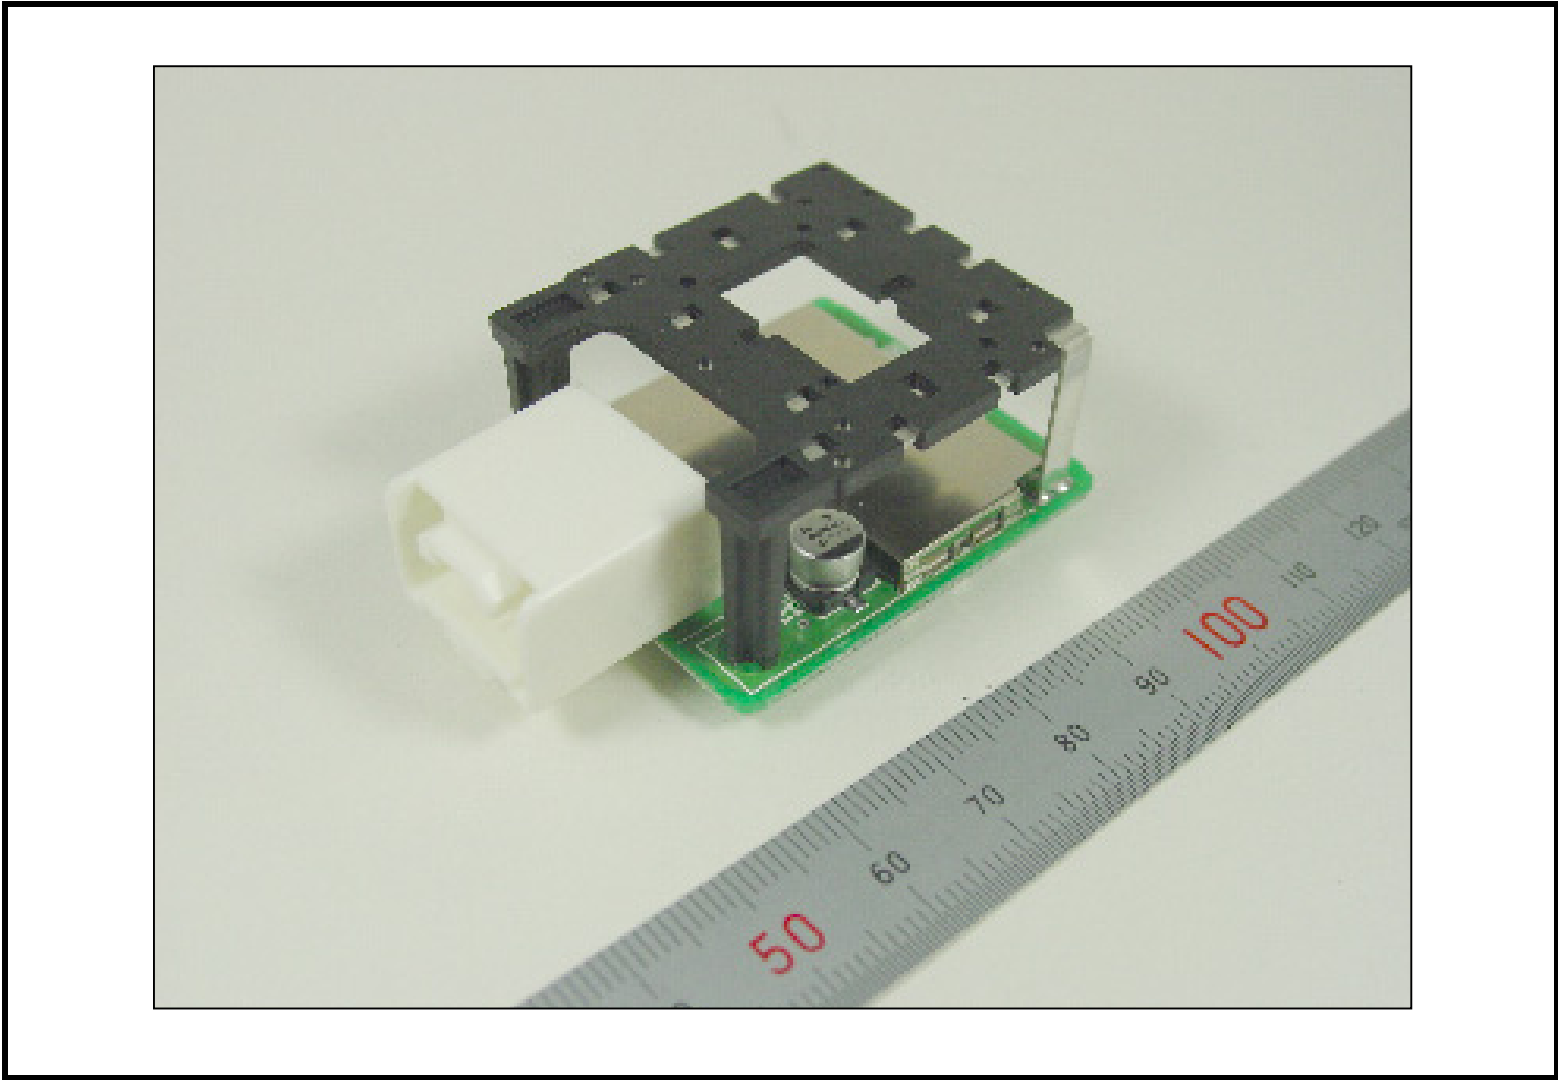

NORMAL KEYLESS SYSTEM

TYPE NAME : SKE125-01 (X1T854 VARIANT)

NORMAL KEYLESS SYSTEM

TYPE NAME : SKE125-01 (X1T854 VARIANT)