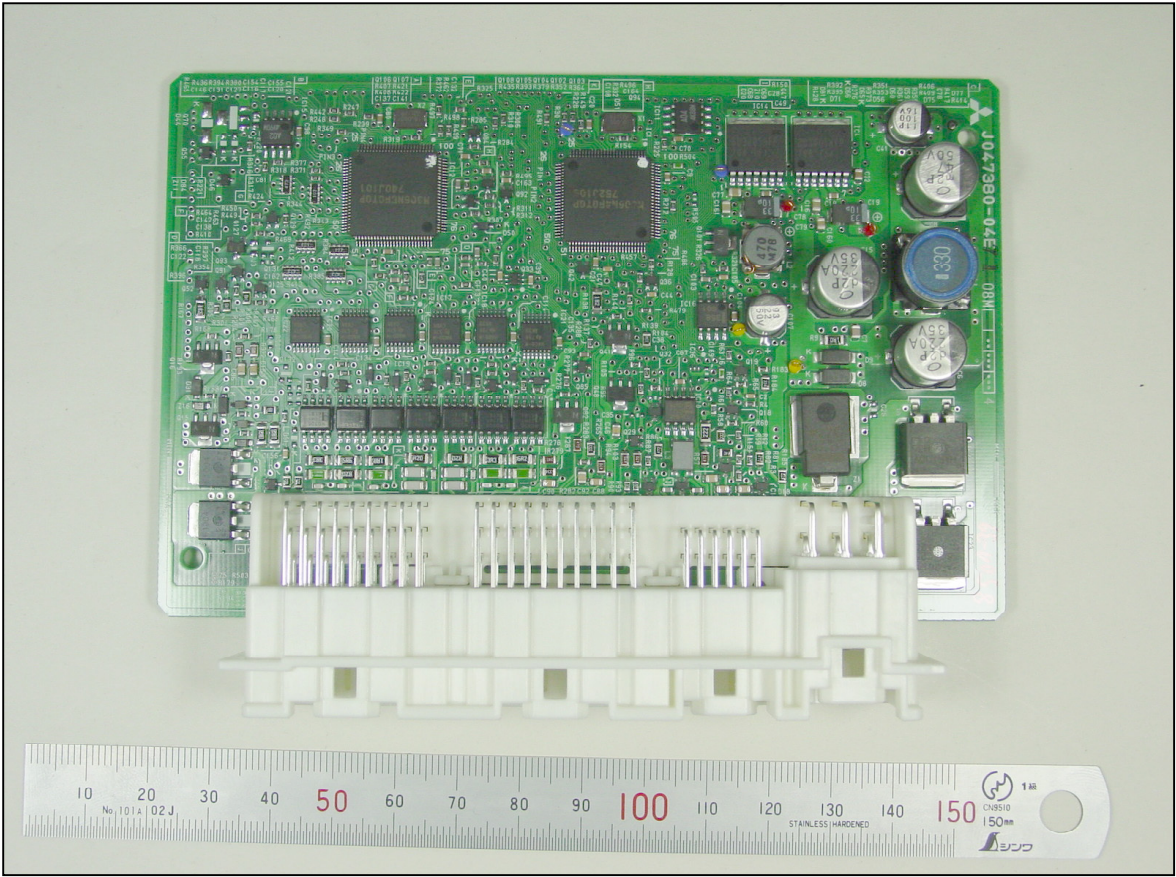

SMART KEYLESS SYSTEM

TYPE NAME : SKE11A-03 / SKE11A-B3(1C)

COMPONENT SIDE

SMART KEYLESS SYSTEM

TYPE NAME : SKE11A-03 / SKE11A-B3(1C)

SOLDER SIDE