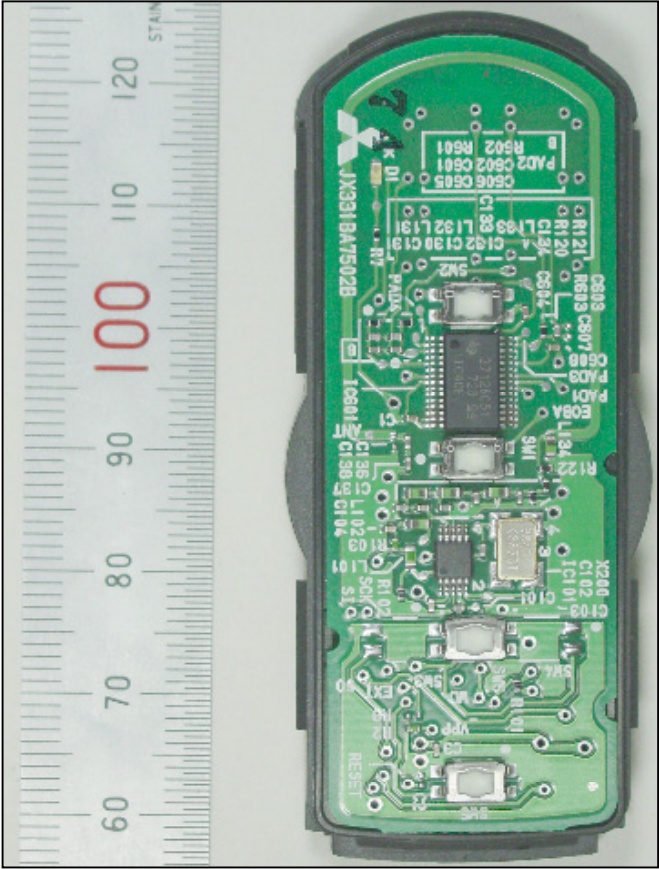

SMART KEYLESS SYSTEM

TYPE NAME : SKE11A-03

COMPONENT SIDE

SOLDER SIDE