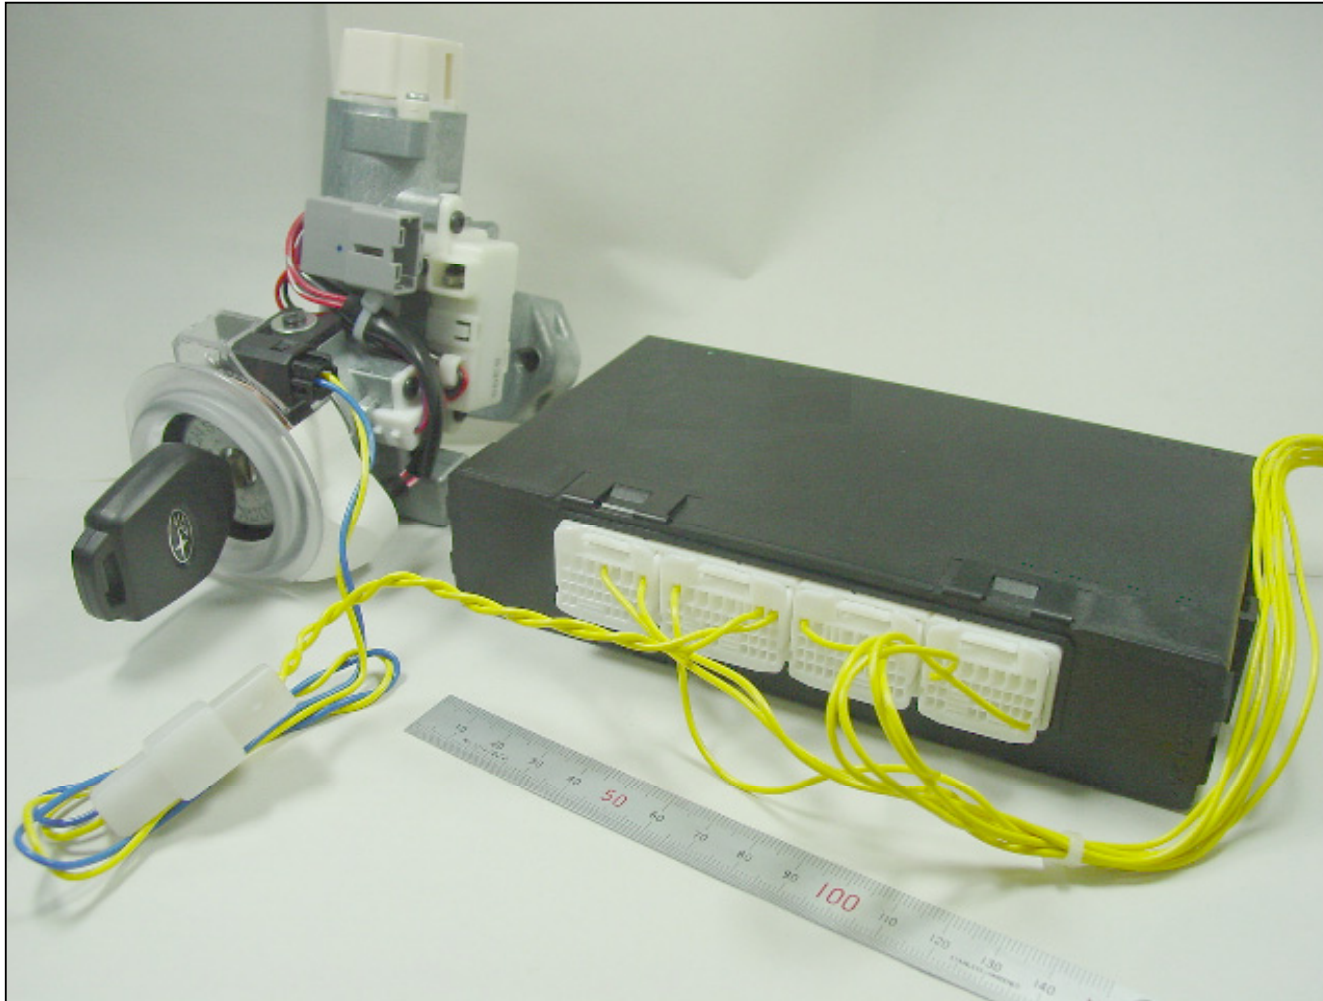

Integrated Unit( Incorporated with Immobilizer module )

(System)

TYPE NAME : IMB521-04

**Integrated Unit( Incorporated with Immobilizer module )**

(Unit)

TYPE NAME : IMB521-04

Integrated Unit( Incorporated with Immobilizer module )

(Antenna Coil)

TYPE NAME : IMB521-04

Integrated Unit( Incorporated with Immobilizer module )

(Key)

TYPE NAME : IMB521-04