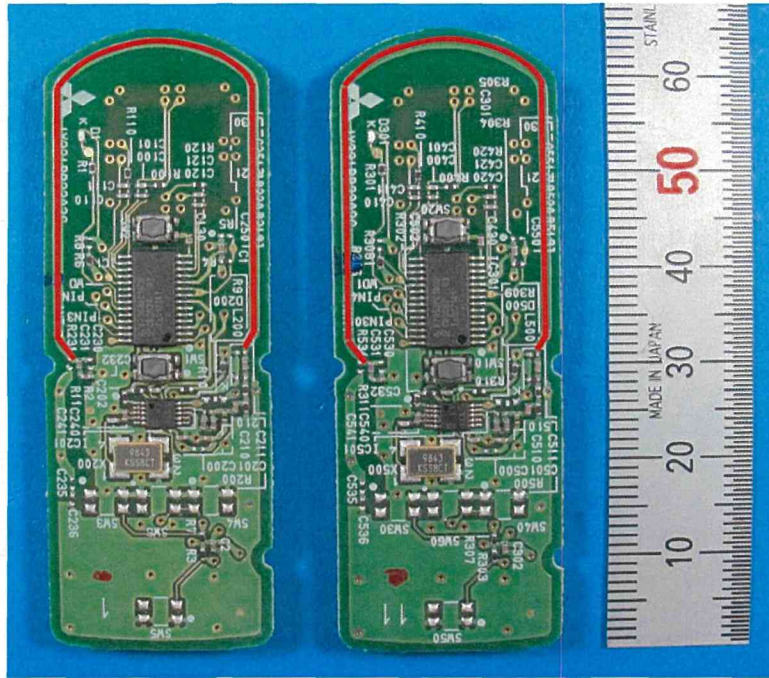

Keyless System (Hand Unit)

Model : SKESAD-02

FACE

— Pattern antenna (Transmission)

BACK

□ Inductive antenna (Receive)

【 Remarks 】

There are two types of Hand Unit.
All parts and patterns are the same.
The difference is only part number display.