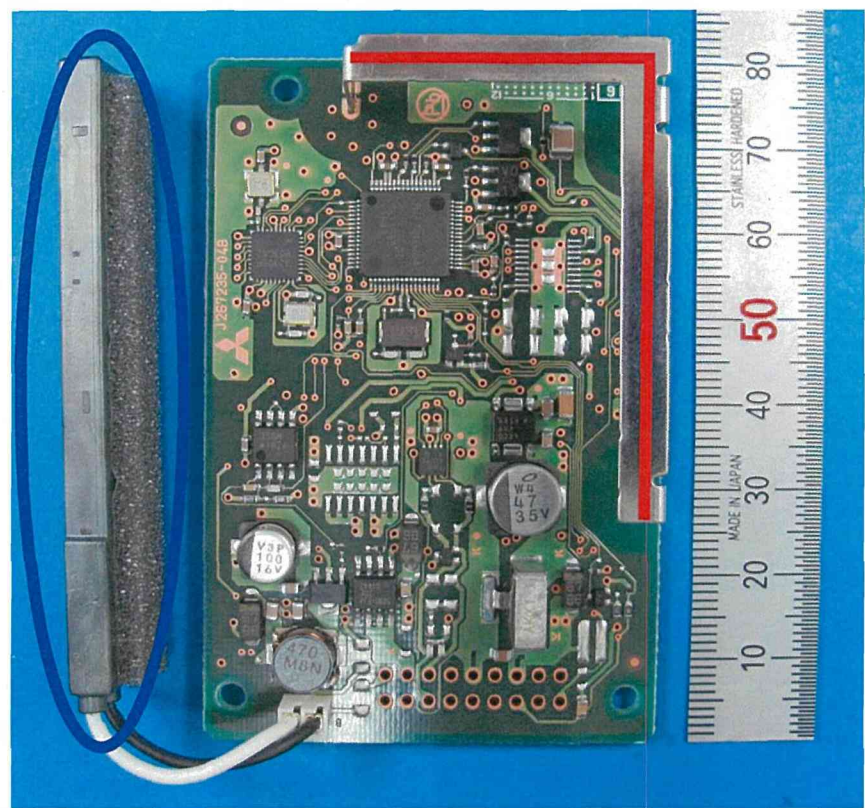

Smart Keyless System (Smart Unit)

Model : SKESAD-01

FACE

BACK

-  Inductive antenna (Transmission)
-  Bar antenna (Receive)