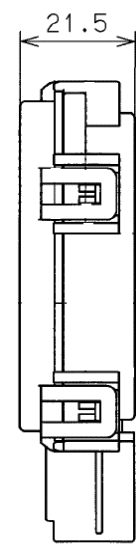

Smart Keyless System Label (Smart Unit)

Model : SKEA7D-06

- * There is no sufficient space and this product will be installed in the motorcycle, therefore labelling requirement will be described in the users manual.
- * The material of the label is PP (polypropylene) and is attached with an adhesive, so it is not easily peeled off.