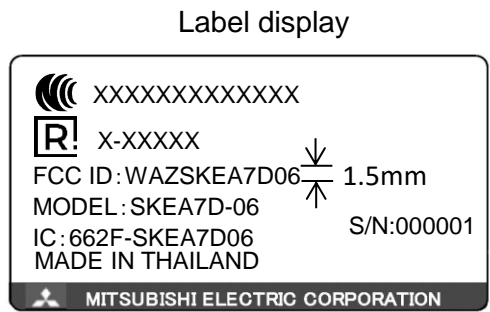

Smart Keyless System Label (Smart Unit)

Model : SKEA7D-06

- * There is no sufficient space and this product will be installed in the motorcycle, therefore labelling requirement will be described in the users manual.
- * The material of the label is PP (polypropylene) and is attached with an adhesive, so it is not easily peeled off.