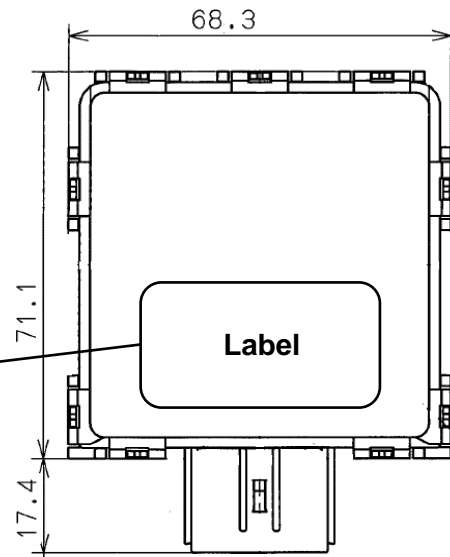

Smart Keyless System Label (Smart Unit)

Model : SKEA7D-06

- * There is no sufficient space and this product will be installed in the motorcycle, therefore labelling requirement will be described in the users manual.
- * The material of the label is PP (polypropylene) and is attached with an adhesive, so it is not easily peeled off.