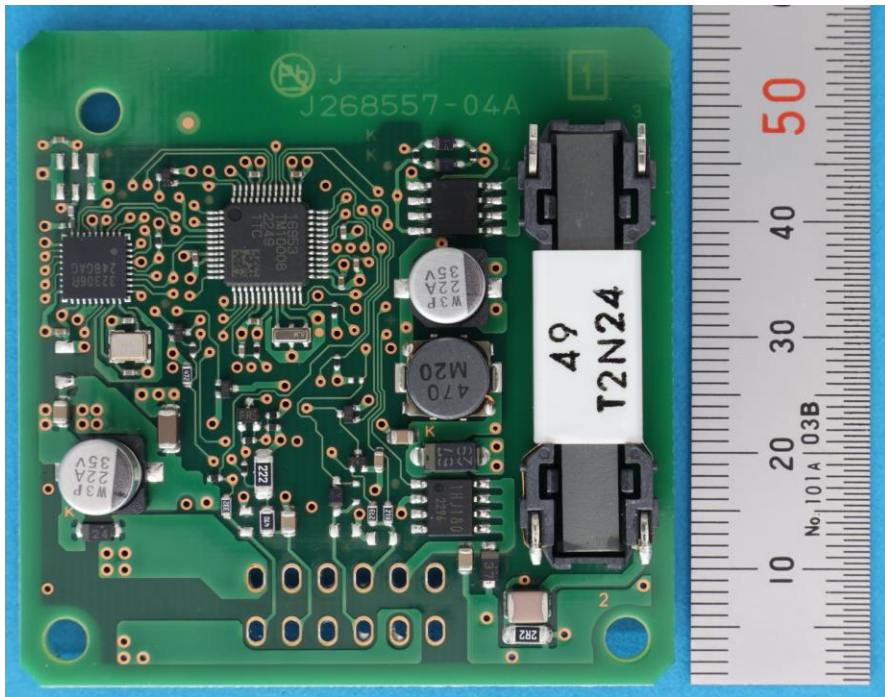

Smart Keyless System (Smart Unit)

Model : SKEA7D-06

FACE

BACK