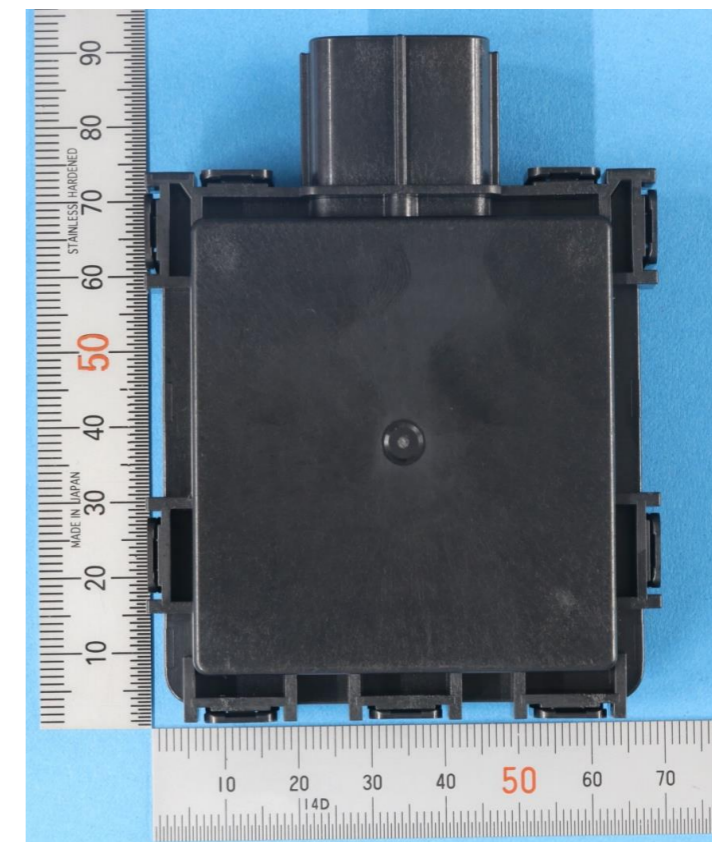

Smart Keyless System (Smart Unit)

Model : SKEA7D-06

TOP

LEFT

FACE

RIGHT

BACK

BOTTOM