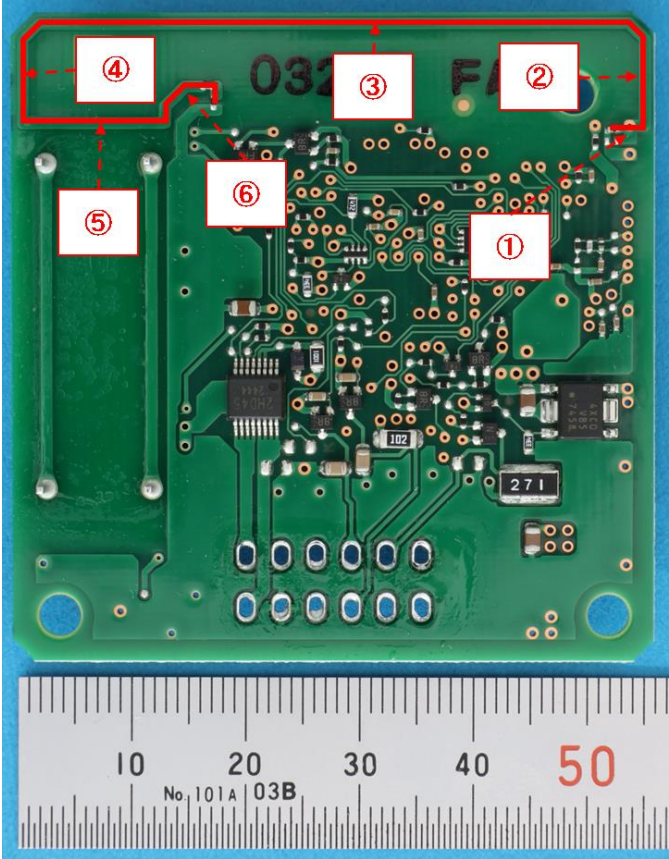

Rx Antenna Position

- ① 2mm
- ② 9mm
- ③ 54mm
- ④ 9mm
- ⑤ 12mm
- ⑥ 4mm

Address: 840, Chiyoda-machi, Himeji, Hyogo 670-8677, Japan
<https://www.mitsubishielectric.com/>