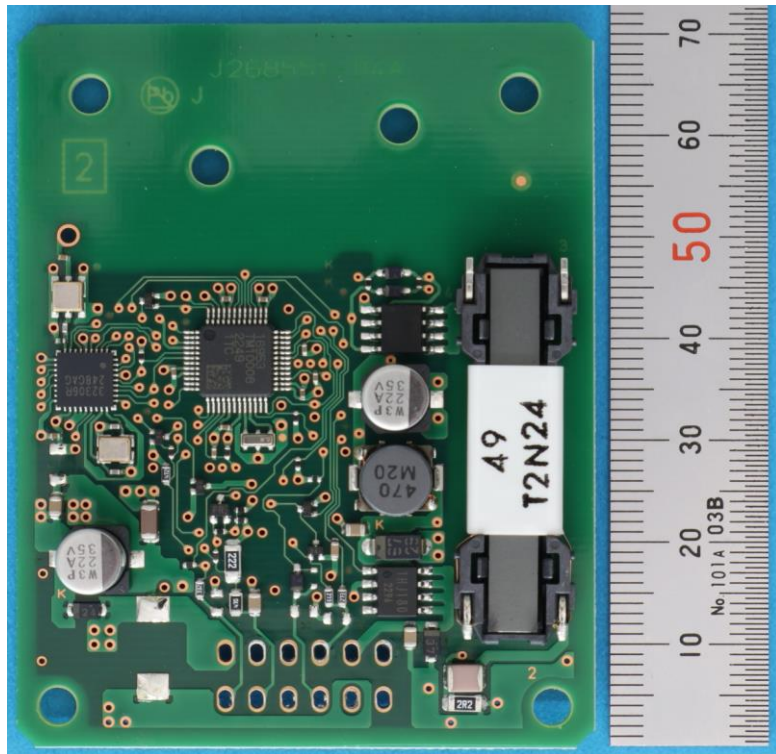

Smart Keyless System (Smart Unit)

Model : SKEA7D-05

FACE

BACK