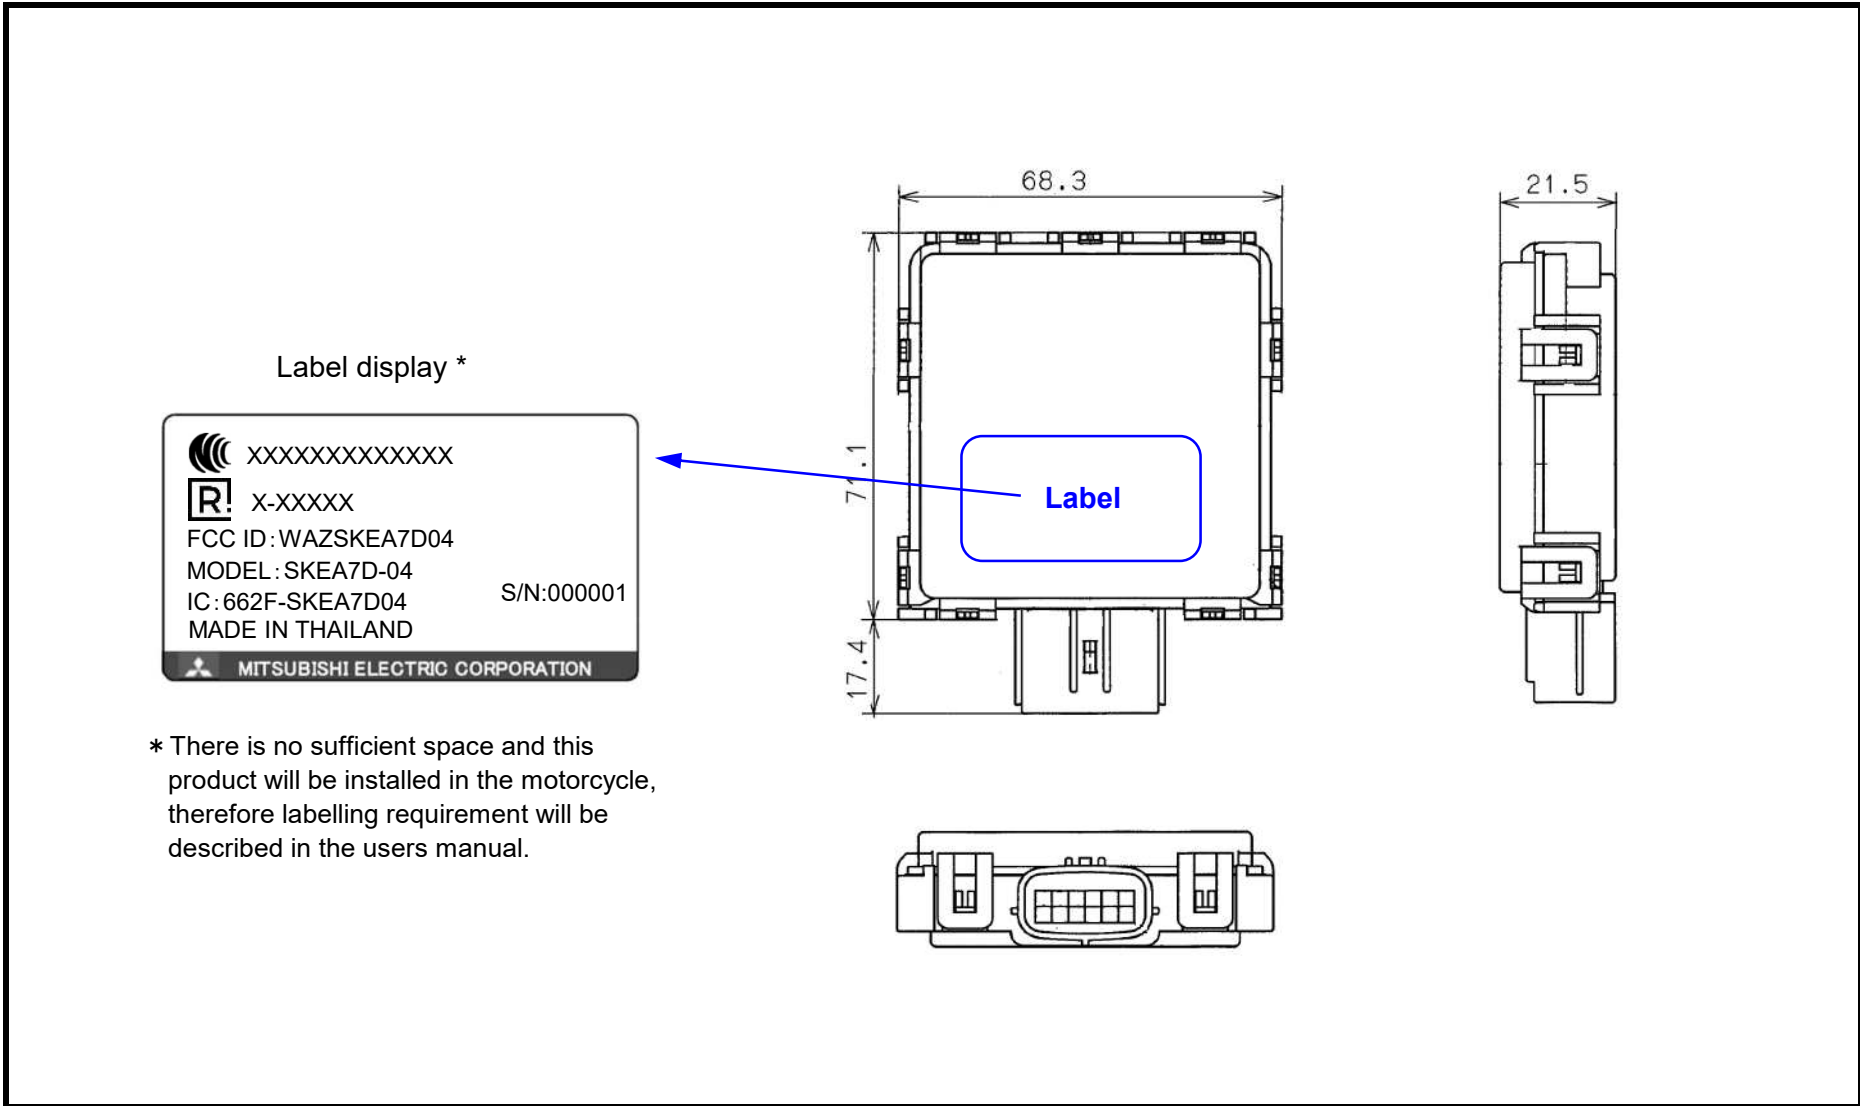

Smart Keyless System Label (Smart Unit)

Model : SKEA7D-04

* There is no sufficient space and this product will be installed in the motorcycle, therefore labelling requirement will be described in the users manual.