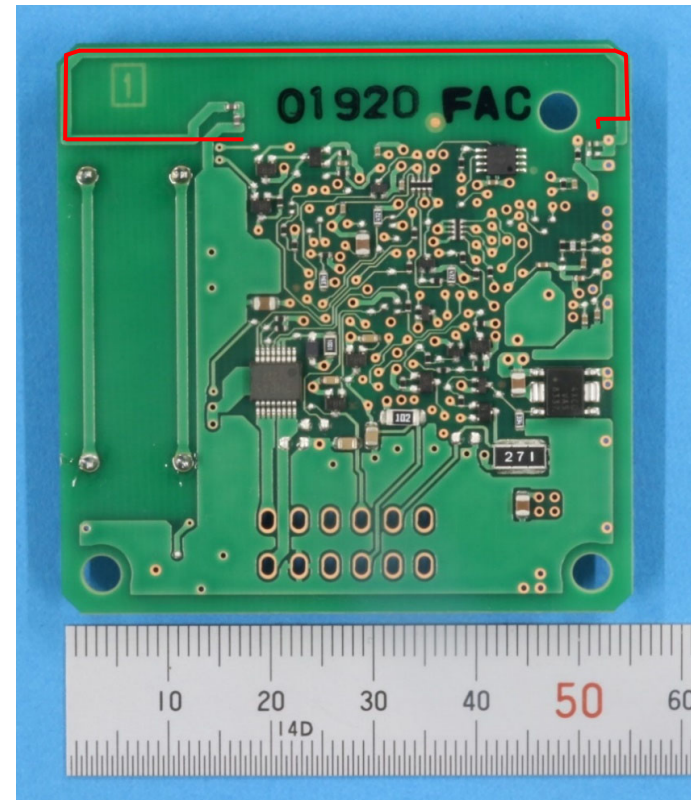

Smart Keyless System (Smart Unit)

Model : SKEA7D-04

FACE

BACK

— Pattern antenna (Receive)