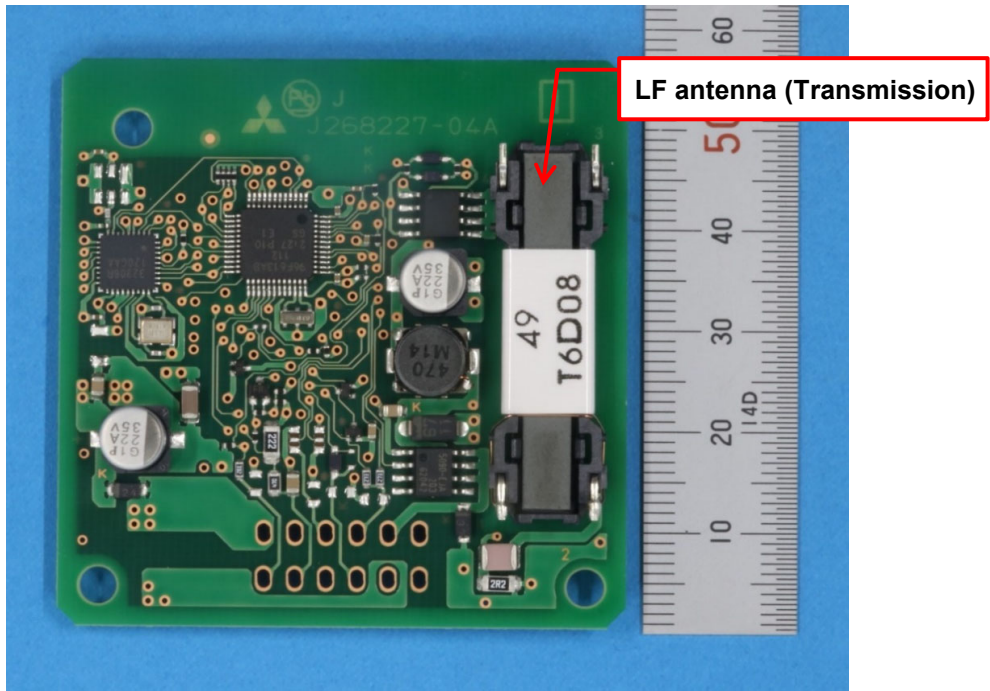

Smart Keyless System (Smart Unit)

Model : SKEA7D-04

FACE

BACK

— Pattern antenna (Receive)