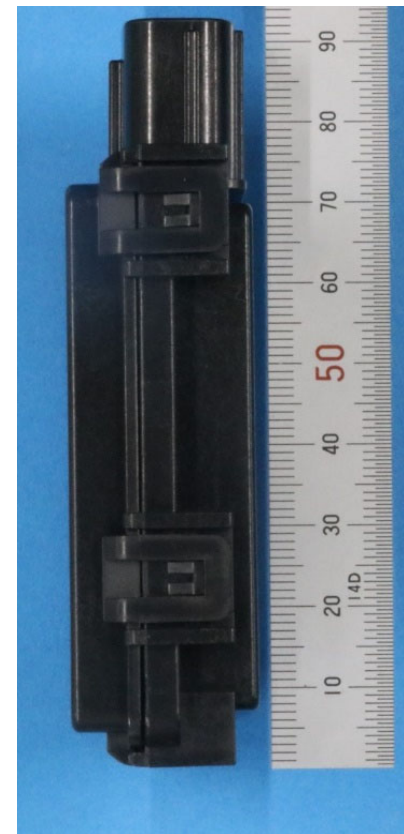

Smart Keyless System (Smart Unit)

Model : SKEA7D-04

TOP

LEFT

FACE

RIGHT

BACK

BOTTOM