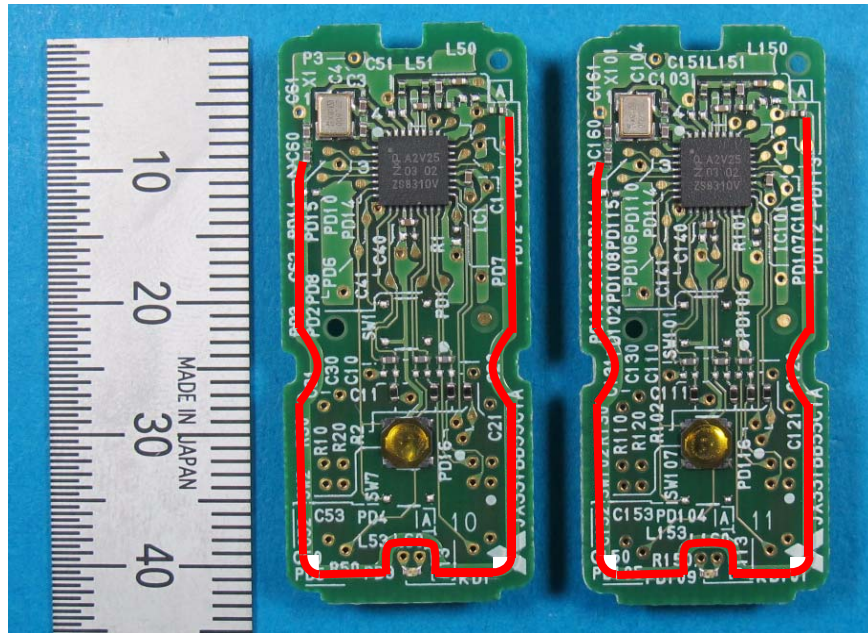

Smart Keyless System (Hand Unit)

Model :SKEA7D-03

FACE

BACK

— Pattern antenna (Transmission)

【 Remarks 】

There are two types of Hand Unit.
All parts and patterns are the same.
The difference is only part number display.

□ Inductive antenna (Receive)