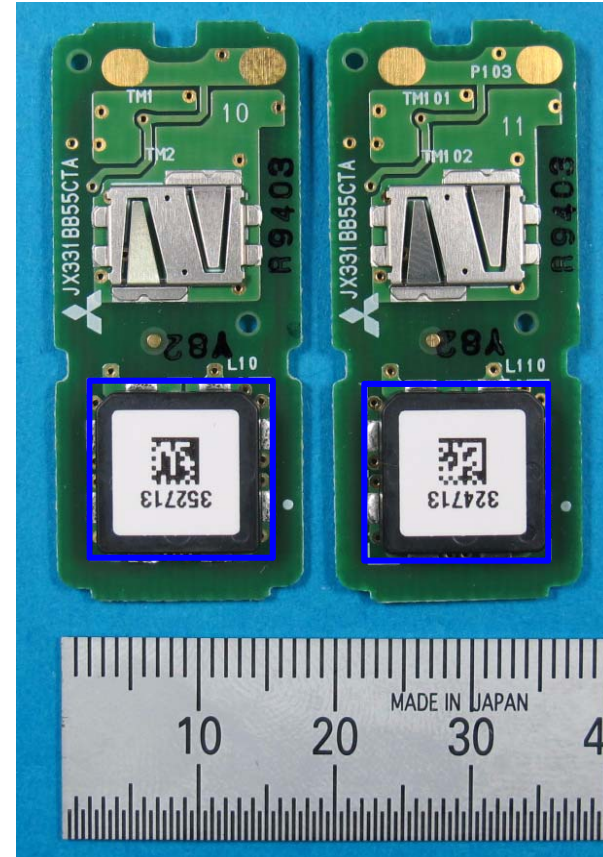

Smart Keyless System (Hand Unit)

Model :SKEA7D-03

FACE

BACK

— Pattern antenna (Transmission)

【 Remarks 】

There are two types of Hand Unit.
All parts and patterns are the same.
The difference is only part number display.

□ Inductive antenna (Receive)