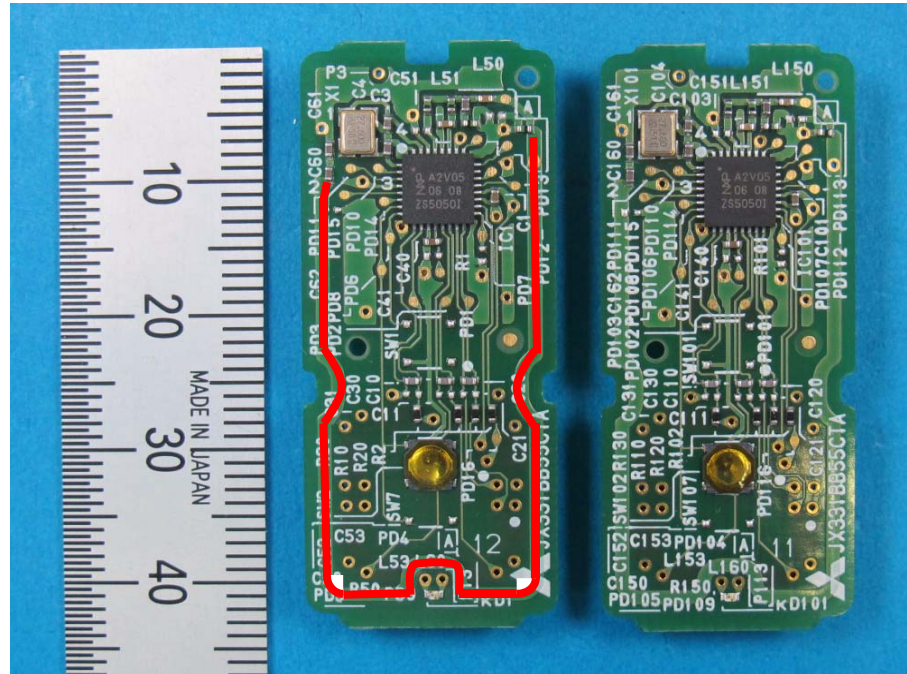

Smart Keyless System (Hand Unit)

Model :SKEA7D-02

FACE

BACK

— PCB Pattern antenna

【 Remarks 】

There are two types of Hand Unit.
All parts and patterns are the same.
The difference is only part number display.