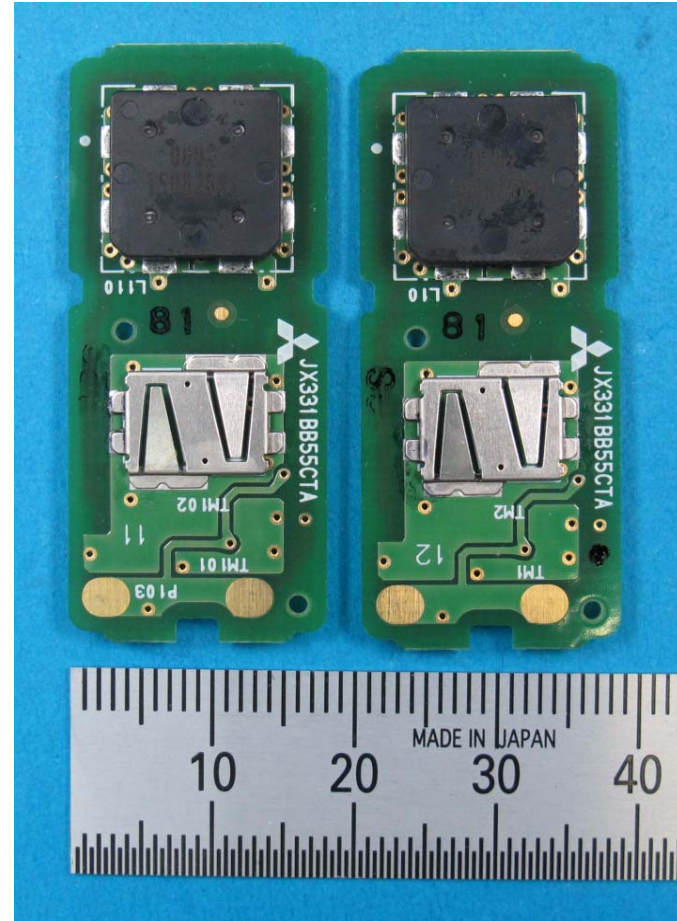

Smart Keyless System (Hand Unit)

Model :SKEA7D-02

FACE

BACK

— PCB Pattern antenna

【 Remarks 】

There are two types of Hand Unit.
All parts and patterns are the same.
The difference is only part number display.