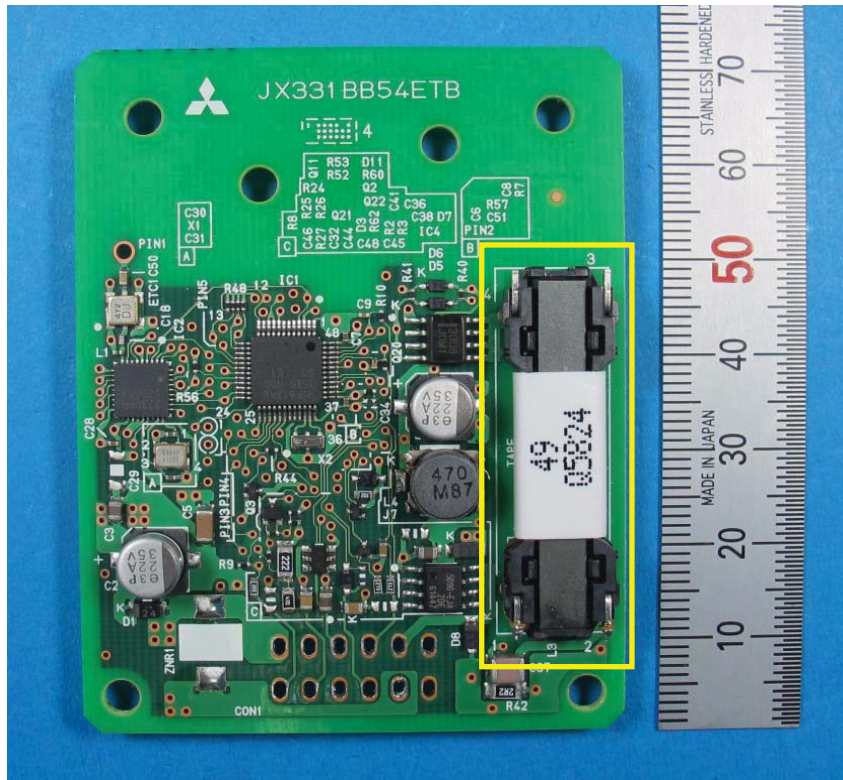

Smart Keyless System (Smart Unit)

Model :SKEA7D-01

FACE

BACK

- Pattern antenna (Receiving)
- LF antenna (Transmit)

Smart Keyless System (Smart Unit LF Antenna)

Model: SKEA7E-01 (LF Antenna)