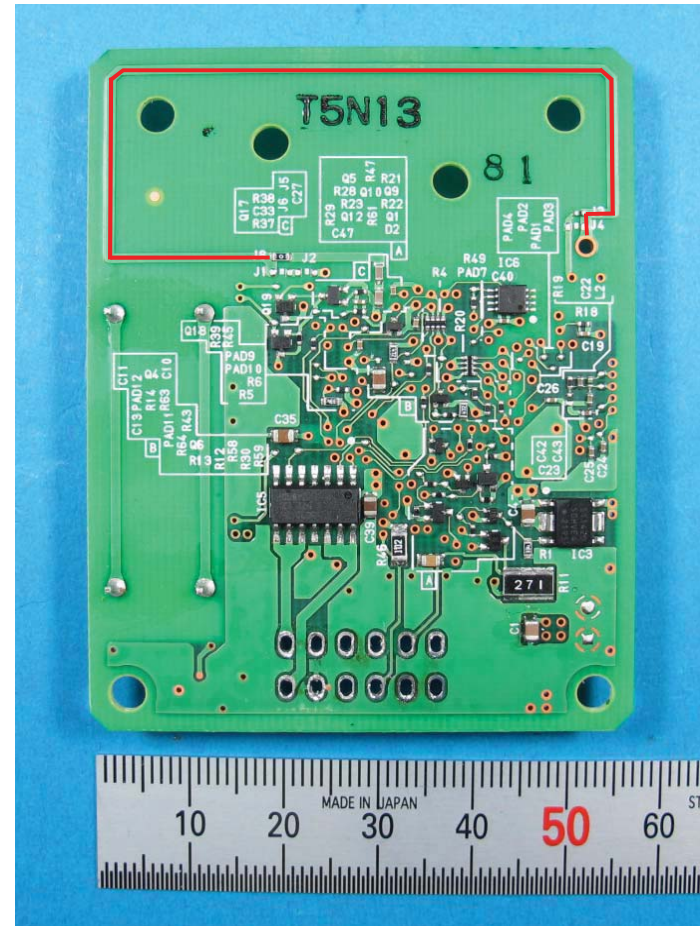

Smart Keyless System (Smart Unit)

Model :SKEA7D-01

FACE

BACK

- Pattern antenna (Receiving)
- LF antenna (Transmit)

Smart Keyless System (Smart Unit LF Antenna)

Model: SKEA7E-01 (LF Antenna)