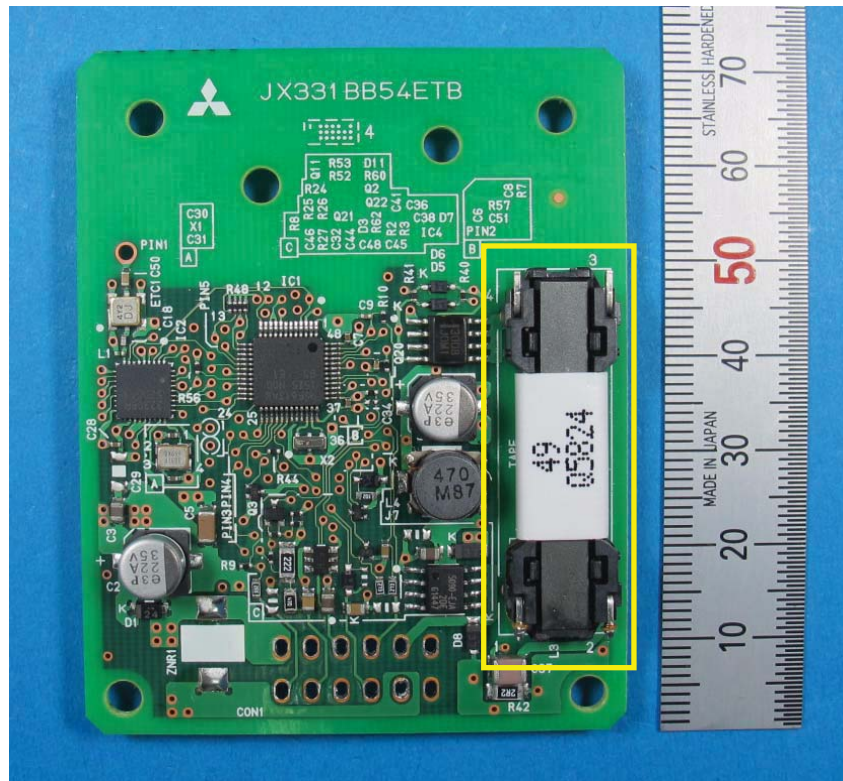

Smart Keyless System (Smart Unit)

Model :SKEA7D-01

FACE

BACK

- Pattern antenna (Receiving)
- LF antenna (Transmit)