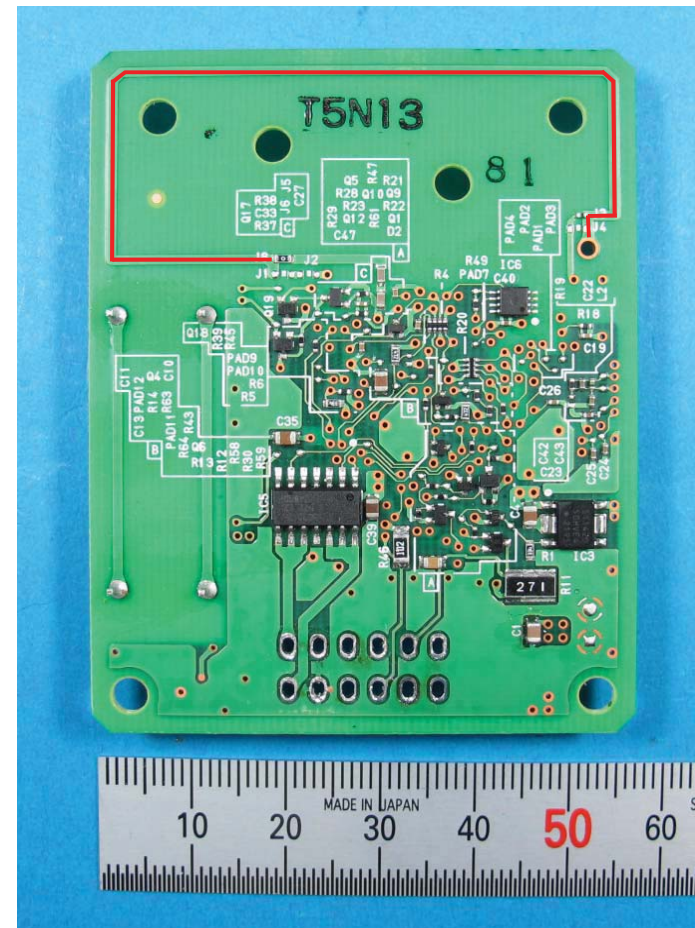

Smart Keyless System (Smart Unit)

Model :SKEA7D-01

FACE

BACK

- Pattern antenna (Receiving)
- LF antenna (Transmit)