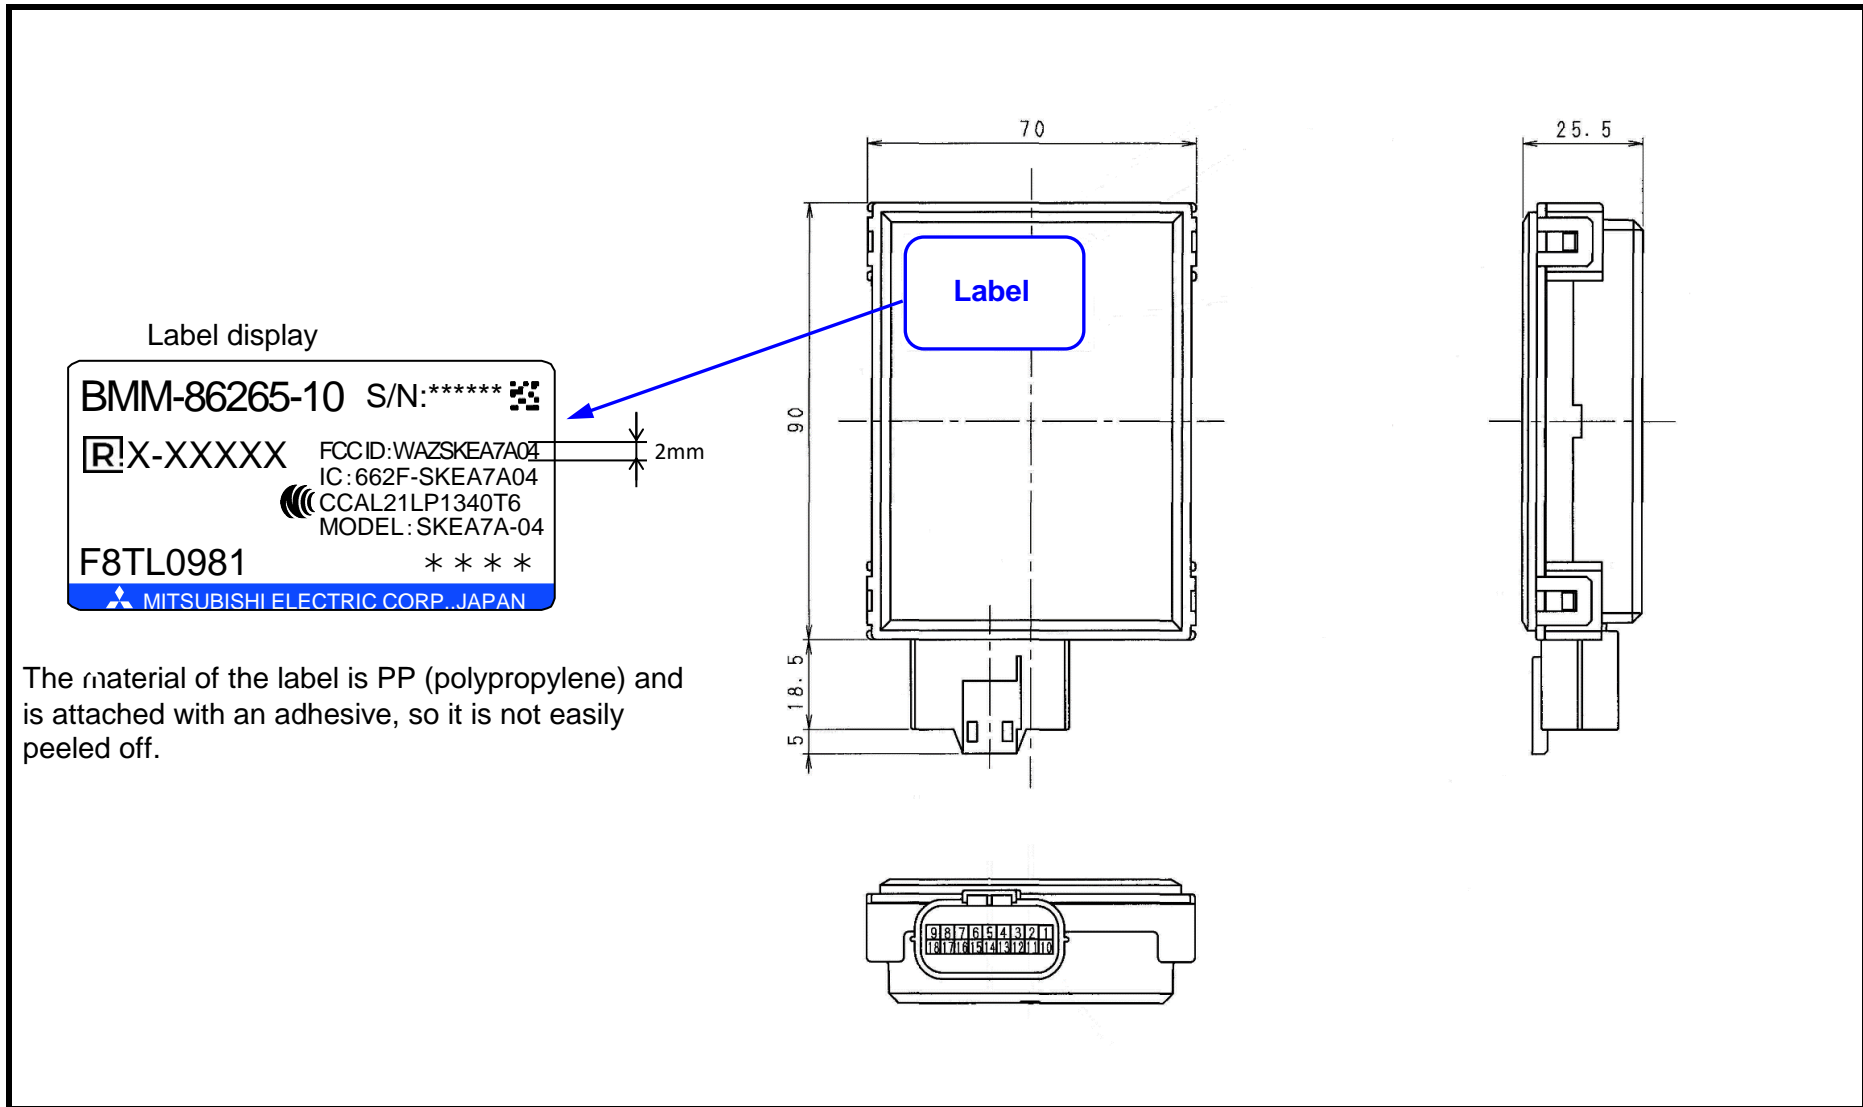

Smart Keyless System Label (Smart Unit)

Model : SKEA7A-04

The material of the label is PP (polypropylene) and is attached with an adhesive, so it is not easily peeled off.