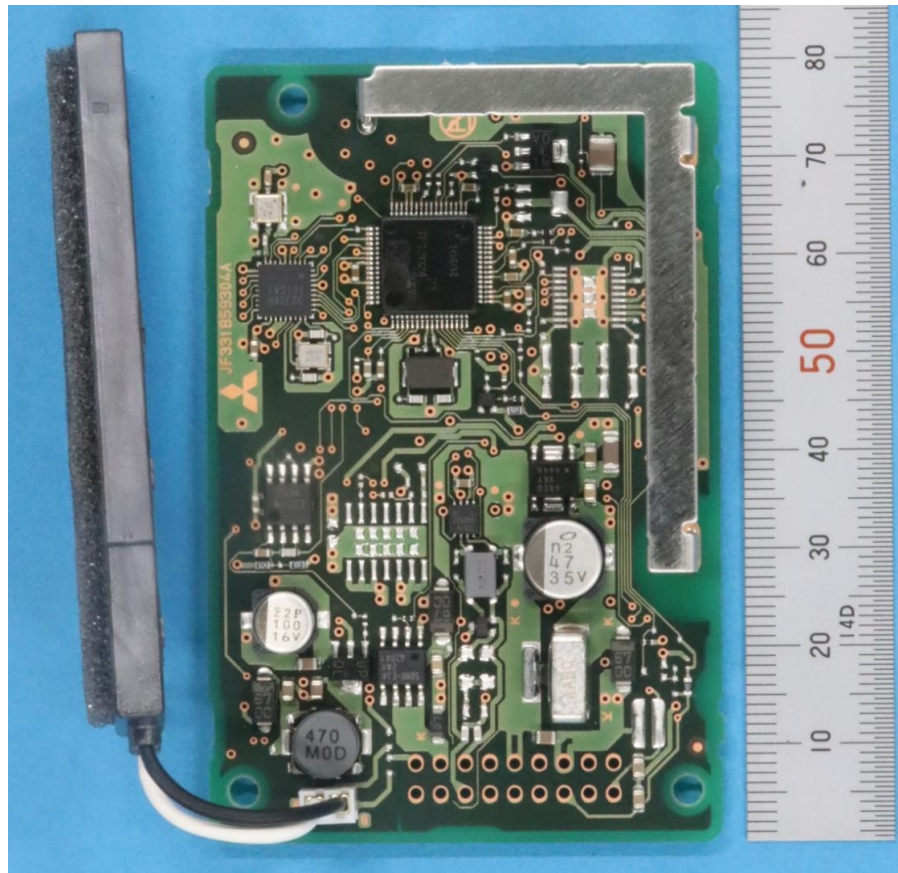

**Smart Keyless System (Smart Unit)**

Model :SKEA7A-04

FACE

BACK