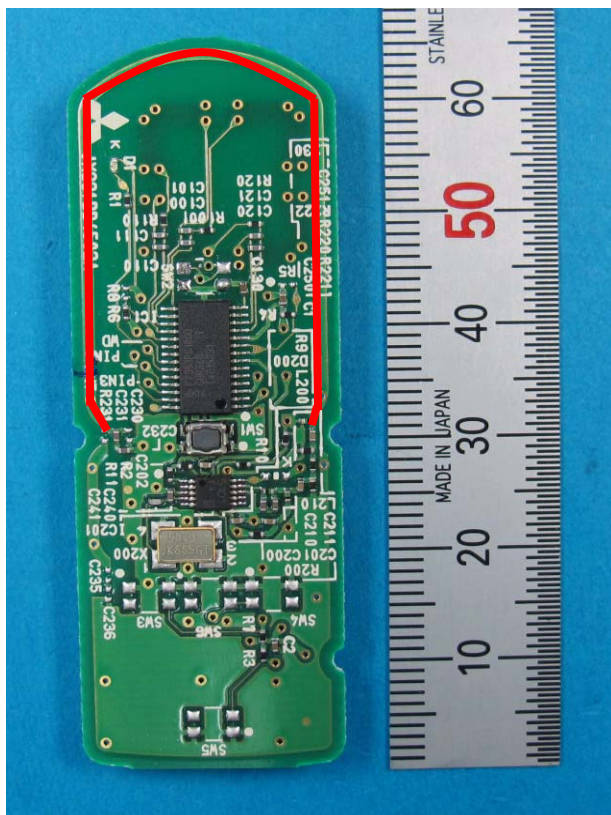

Smart Keyless System (Hand Unit)

Model : SKEA7A-03

FACE

PCB Pattern antenna

BACK