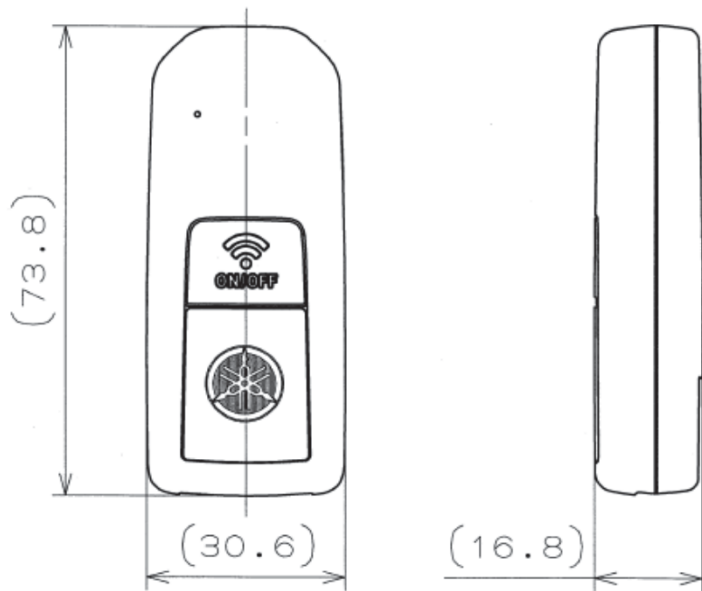

Smart Keyless System Label (Hand Unit)

Model : SKEA7A-03

Unit:mm

Laser marking

Label display *

* There is no sufficient space and this product will be installed in the motorcycle, therefore labelling requirement will be described in the users manual.