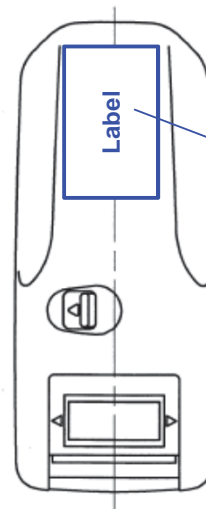

Smart Keyless System Label (Hand Unit)

Model : SKEA7A-03

Unit:mm

Laser marking

Label display *

* There is no sufficient space and this product will be installed in the motorcycle, therefore labelling requirement will be described in the users manual.