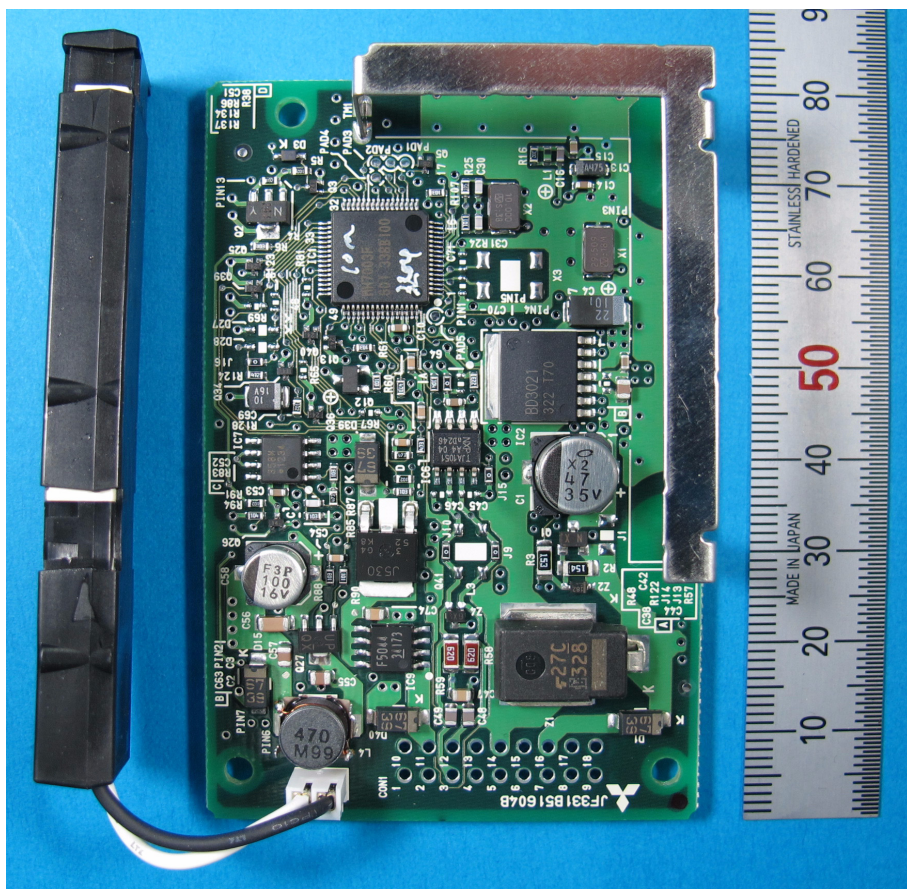

Smart Keyless System (Smart Unit)

Model :SKEA7A-01

FACE

BACK