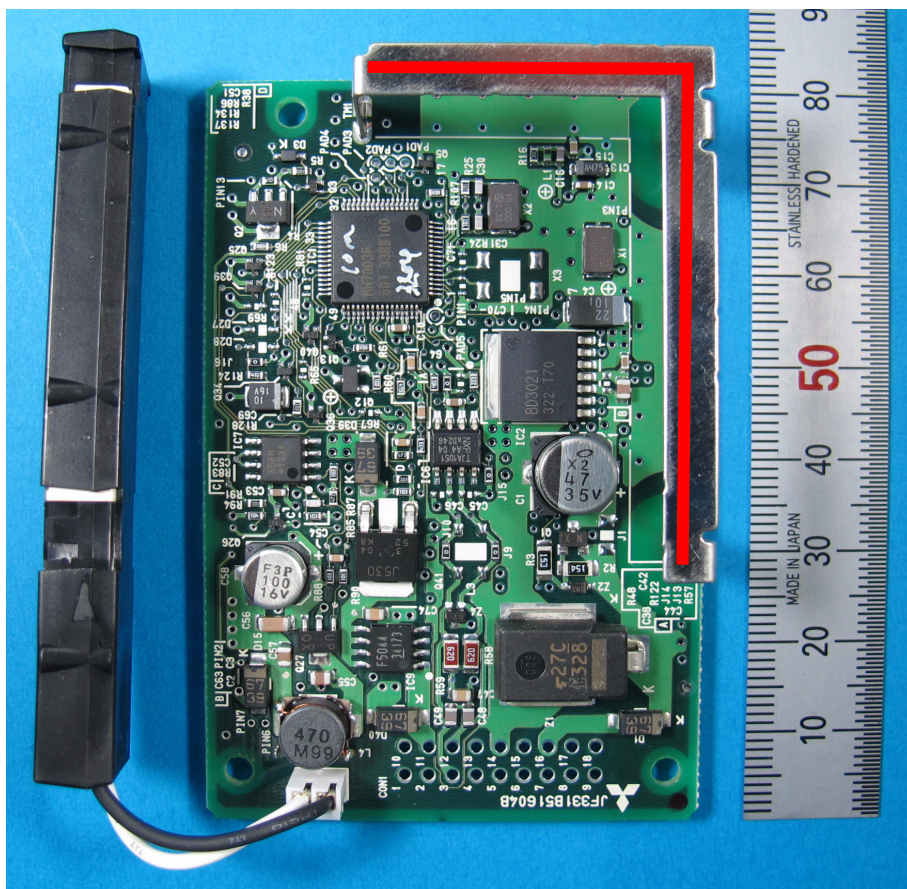

Smart Keyless System (Smart Unit)

Model :SKEA7A-01

FACE

Bar antenna

BACK