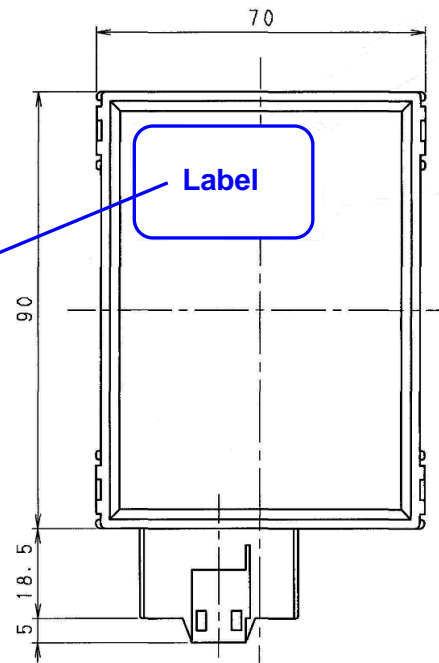

Smart Keyless System Label (Smart Unit)

Model : SKE8AD-03

Label display

35410-ZVL-013	S/N:*****
FCC ID : WAZSKE8AD03	
MODEL : SKE8AD-03	
IC : 662F-SKE8AD03	
F8TL0181	YMDD
MITSUBISHI ELECTRIC CORP. JAPAN	

* There is no sufficient space and this product will be installed in the outboard, therefore labeling requirement will be described in the users manual.