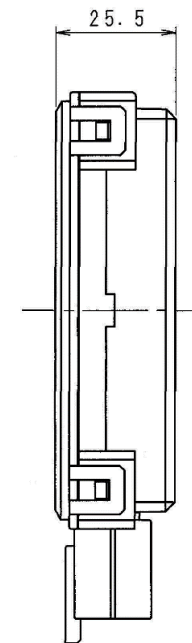

Smart Keyless System Label (Smart Unit)

Model : SKE8AD-03

Label display

35410-ZVL-013	S/N:*****
FCC ID : WAZSKE8AD03	
MODEL : SKE8AD-03	
IC : 662F-SKE8AD03	
F8TL0181	YMDD
MITSUBISHI ELECTRIC CORP. JAPAN	

* There is no sufficient space and this product will be installed in the outboard, therefore labeling requirement will be described in the users manual.