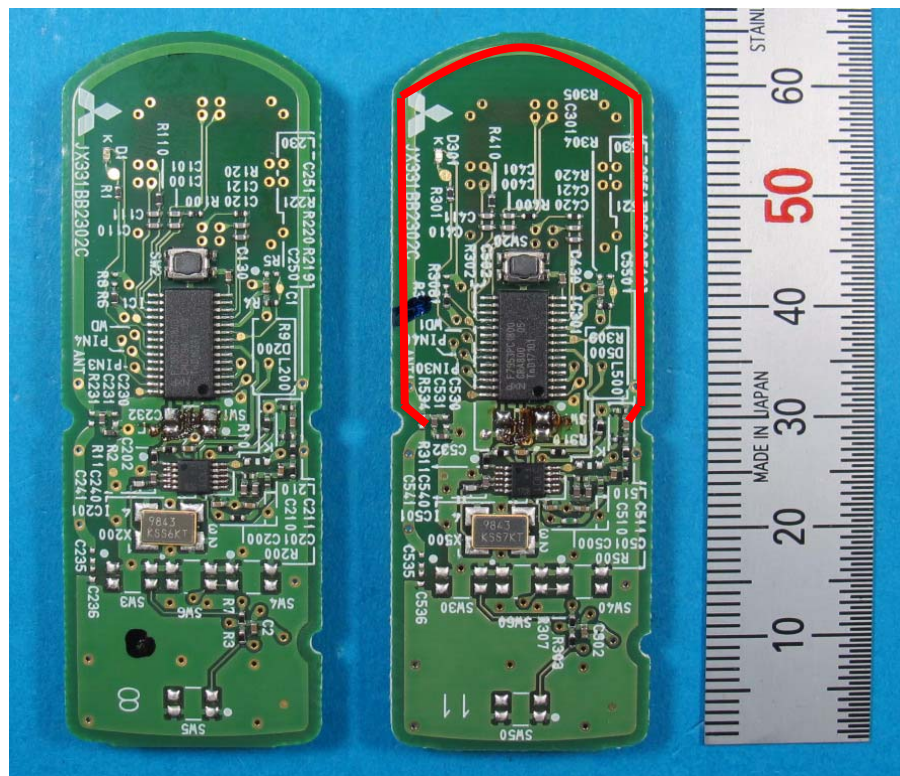

# Smart Keyless System (Hand Unit)

Model :SKE8AD-02

FACE

BACK

— PCB Pattern antenna

【 Remarks 】

There are two types of Hand Unit.  
All parts and patterns are the same.  
The difference is only part number display.