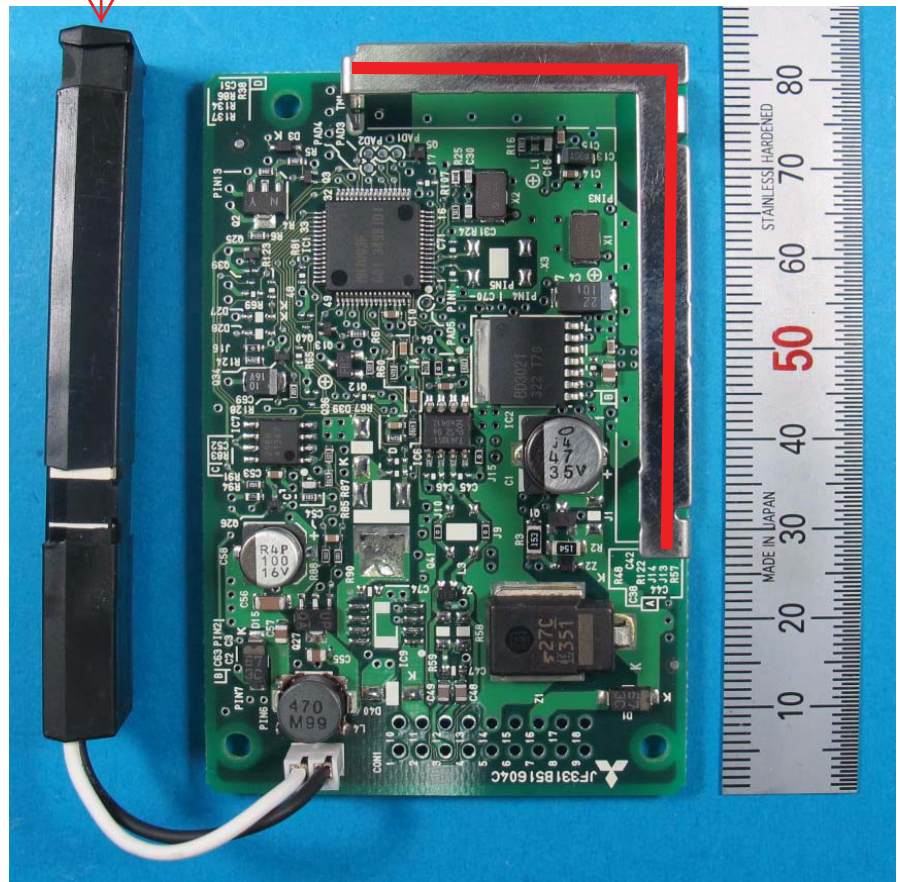

Smart Keyless System (Smart Unit)

Model :SKE8AD-01

LF antenna

FACE

UHF antenna

BACK