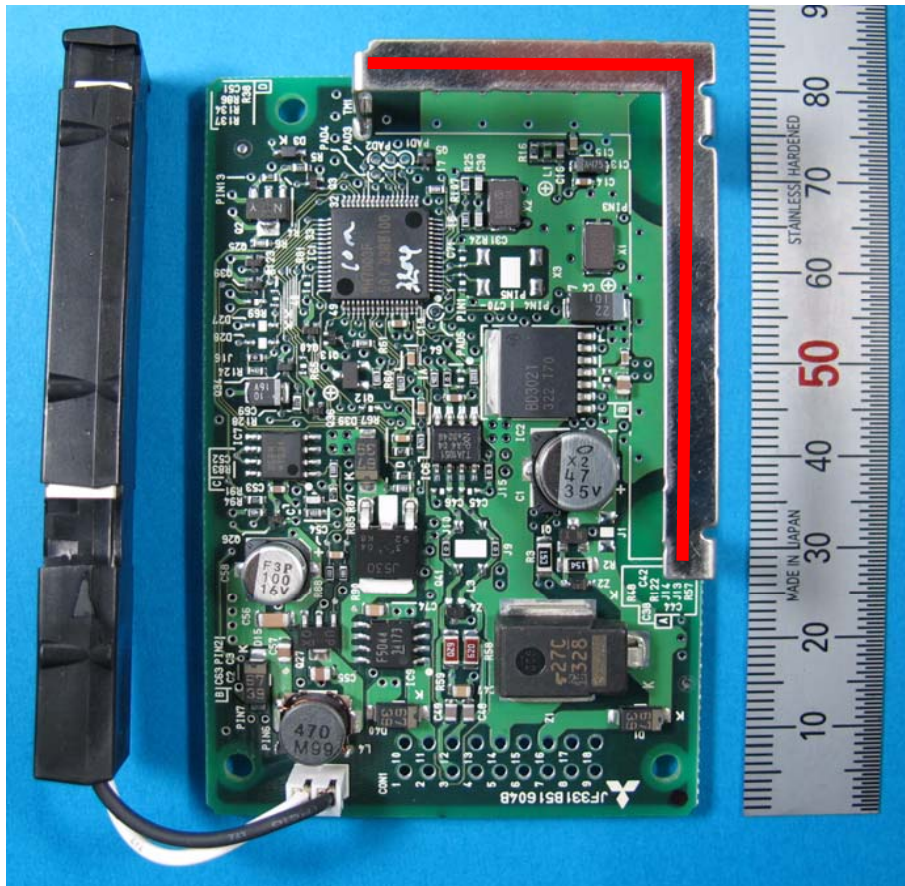

Smart Keyless System (Smart Unit)

Model : SKE45A-01

FACE

Bar antenna

BACK