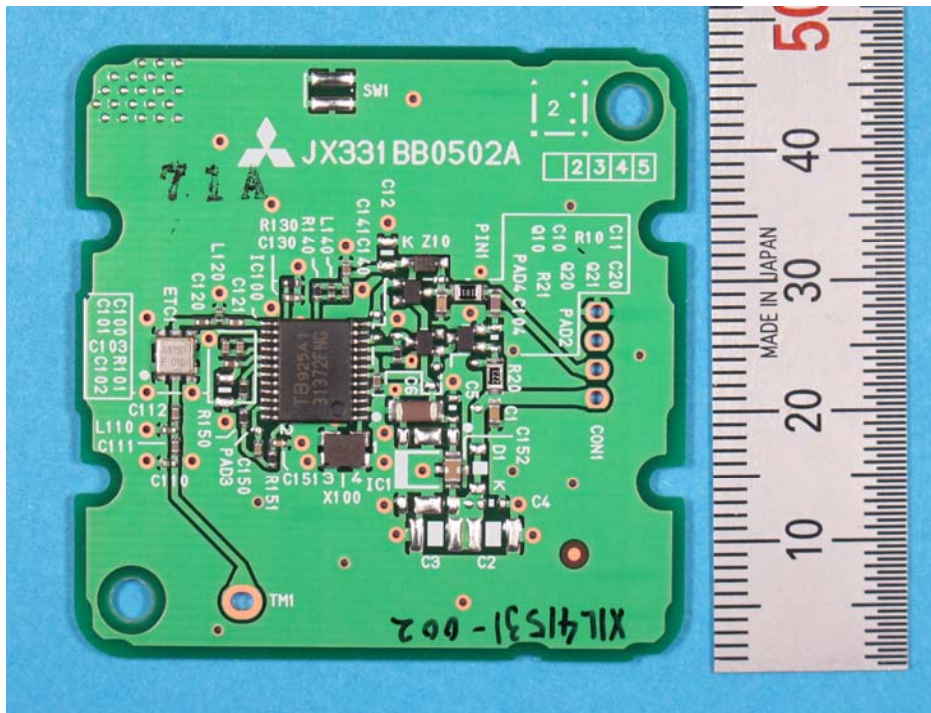

Keyless System (Receiver)

Model : SKE135-01

FACE

BACK