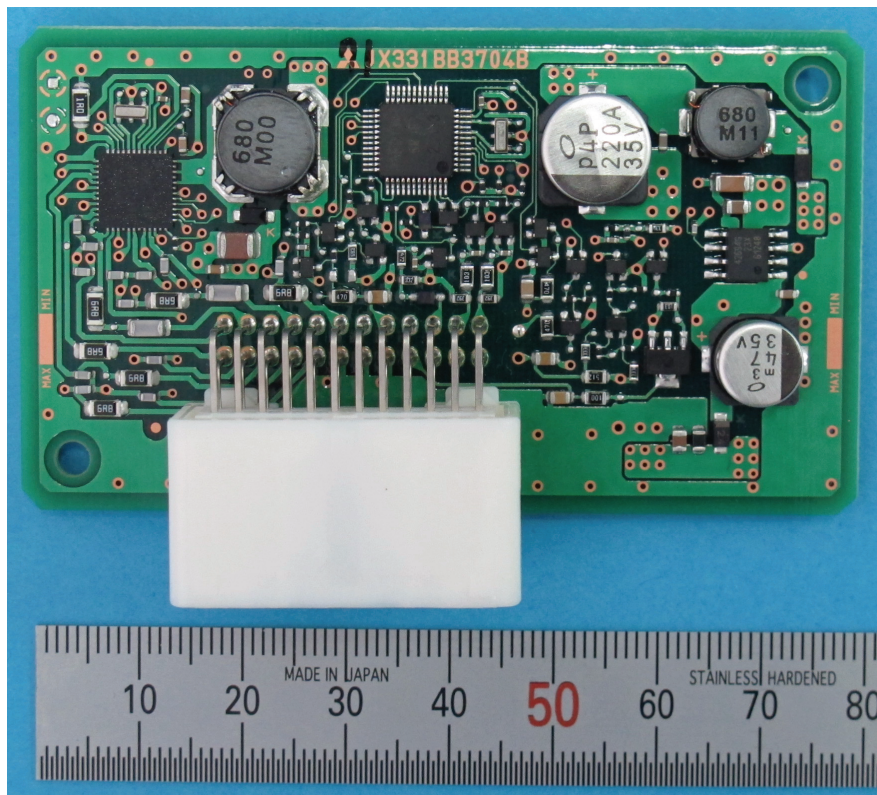

Keyless System (LFU)

Model : SKE134-01

Type : X1T661

FACE

BACK