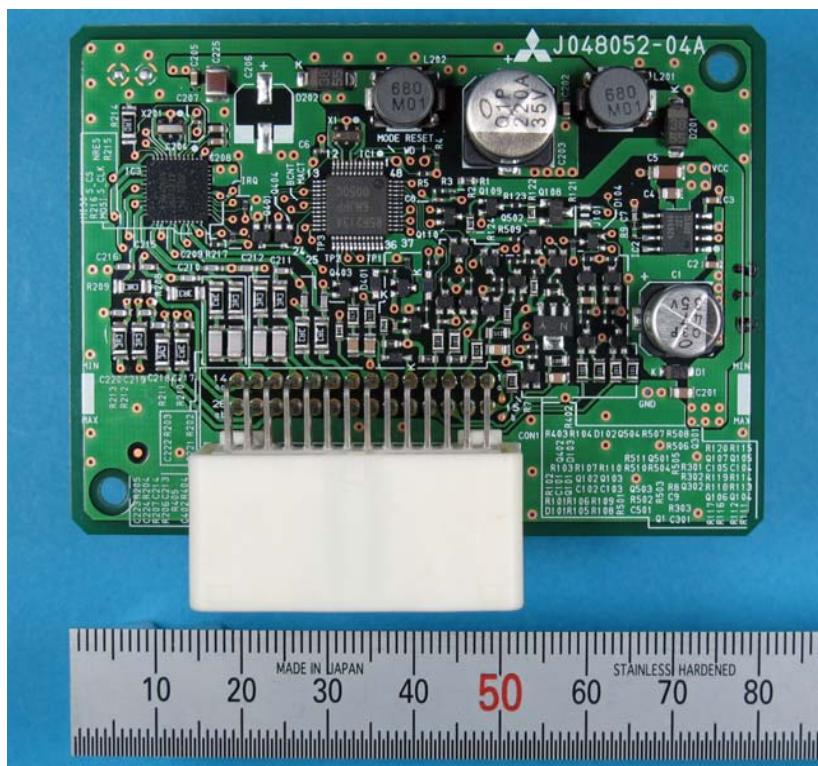

Keyless System (LFU)

Model : SKE134-01

FACE

BACK