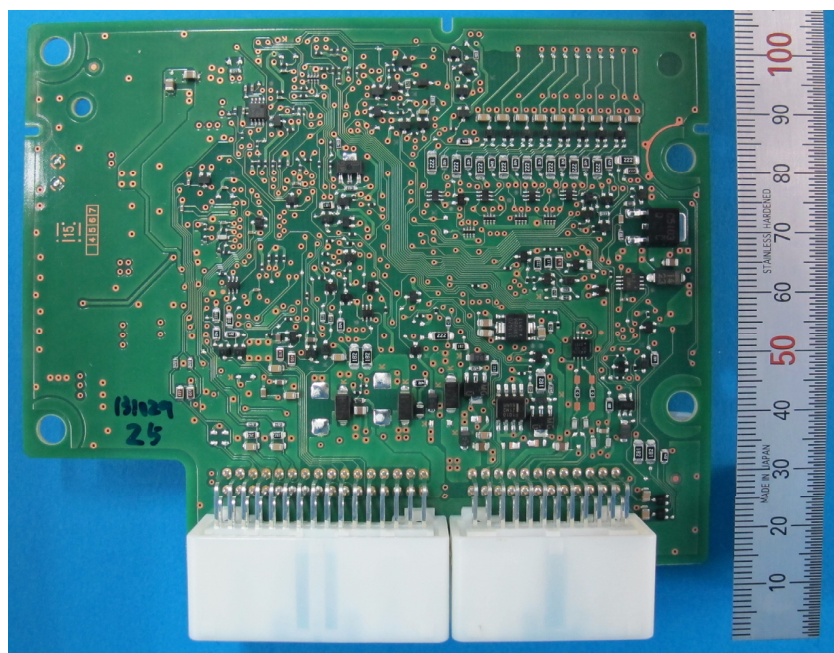

Keyless System (SSU)

Model :SKE133-01

Type :X1T839

FACE

BACK