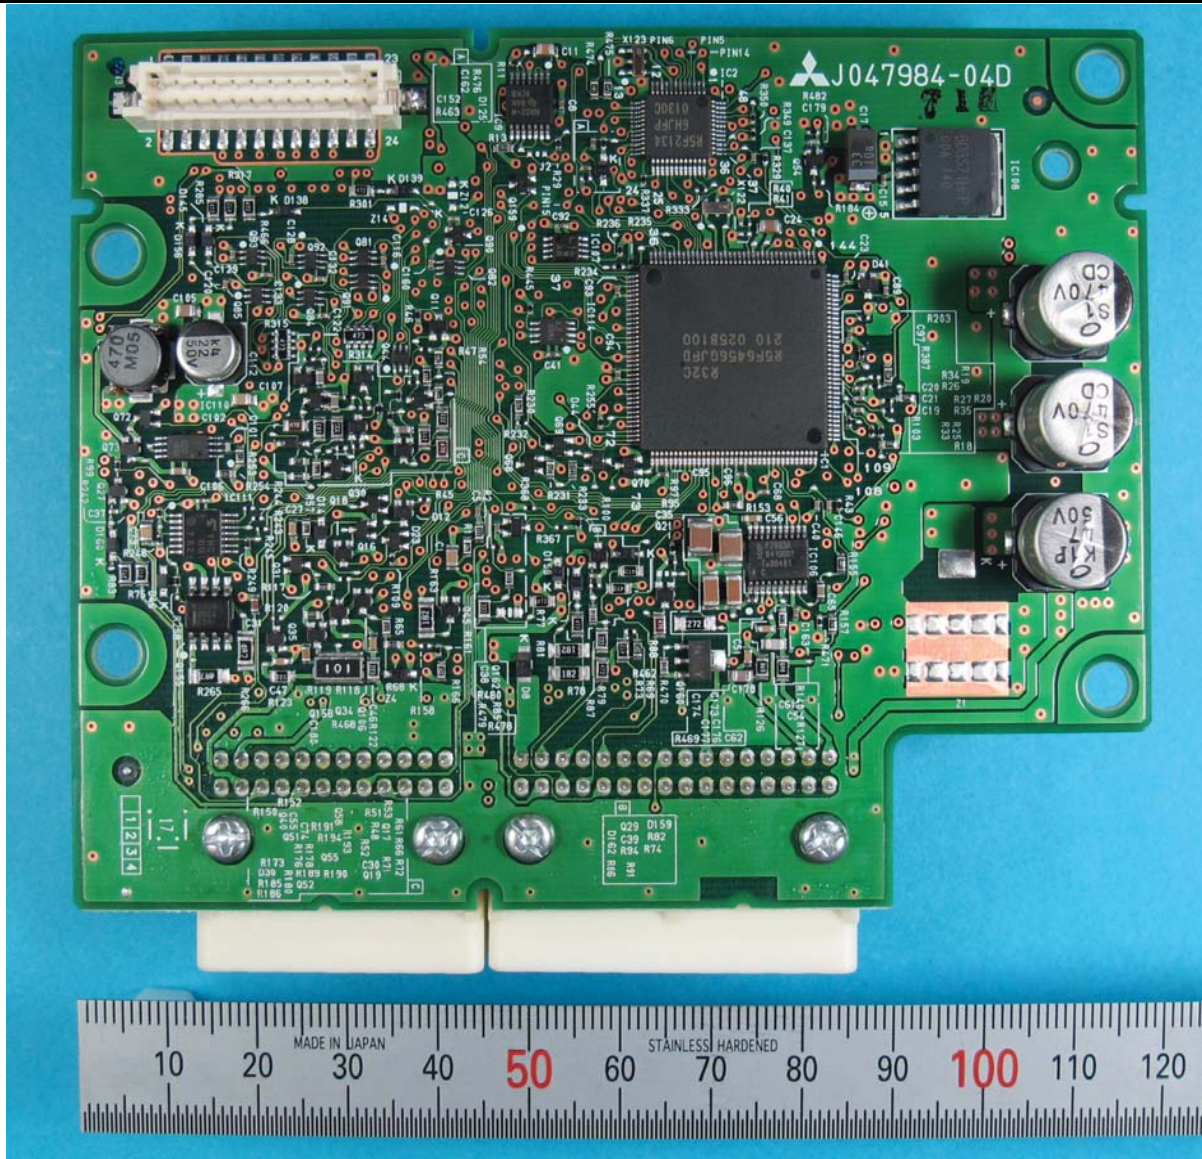

Keyless System (SSU)

Model : SKE133-01

Keyless System (SSU)

Model : SKE133-01

FACE

Keyless System (SSU)

Model : SKE133-01

BACK