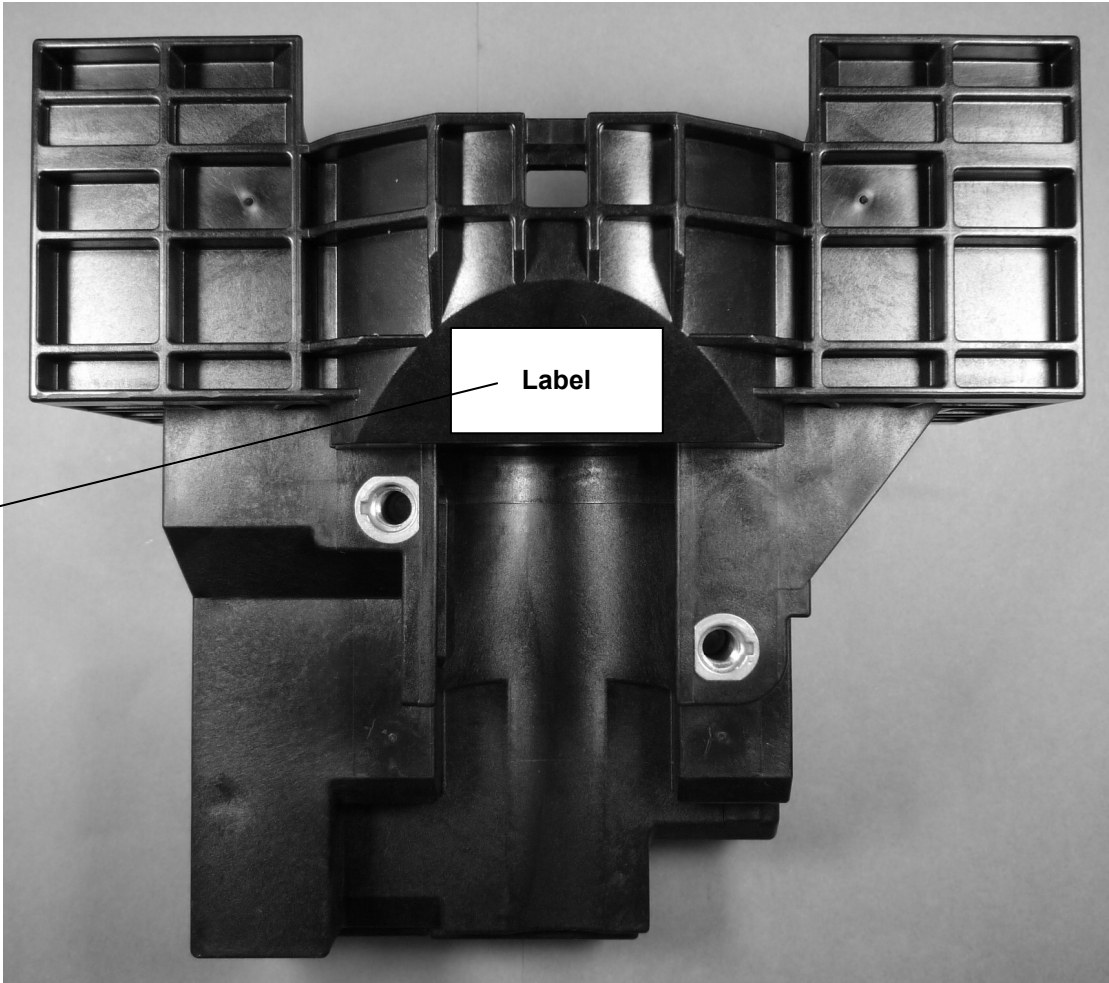

Keyless System SSU Label

Model: SKE133-01

Label display *

FCC ID : WAZSKE13301
IC : 662F—SKE13301
Model : SKE133-01

MITSUBISHI ELECTRIC COROPORATION

* There is no sufficient space and this product will be installed in the vehicle, therefore labelling requirement will be described in the users manual.