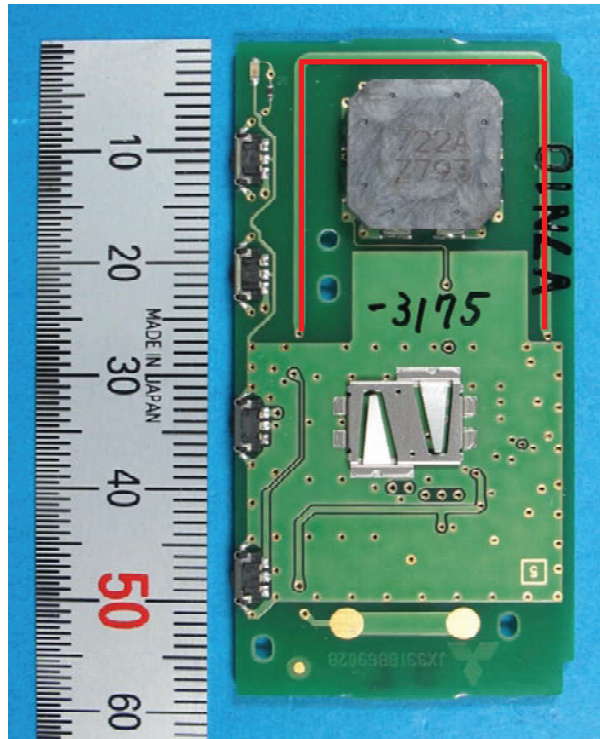

# Keyless System (Hand Unit)

Model : SKE11D-01

FACE

BACK

— Pattern antenna