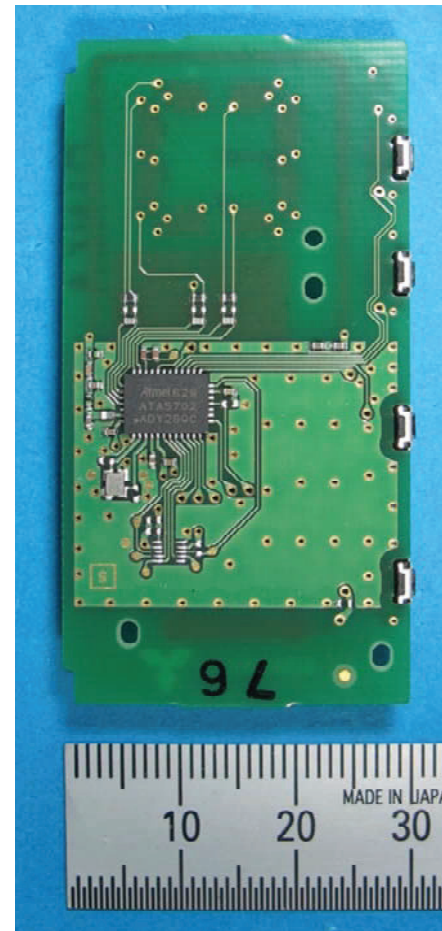

# Keyless System (Hand Unit)

Model : SKE11D-01

FACE

BACK

— Pattern antenna