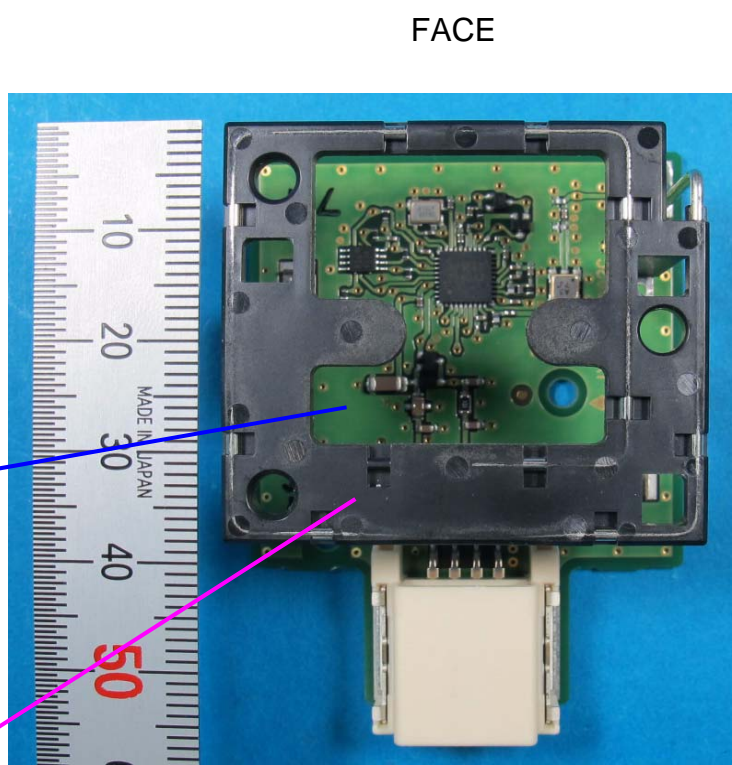

Keyless System (Receiver)

Model : SKE115-01

(Antenna Only)