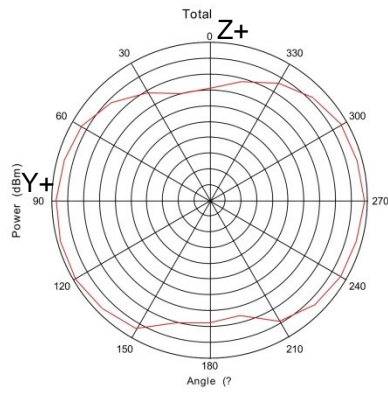

Max: 0
Min: -50
Scale: 5/div

Free Space in 2440MHz