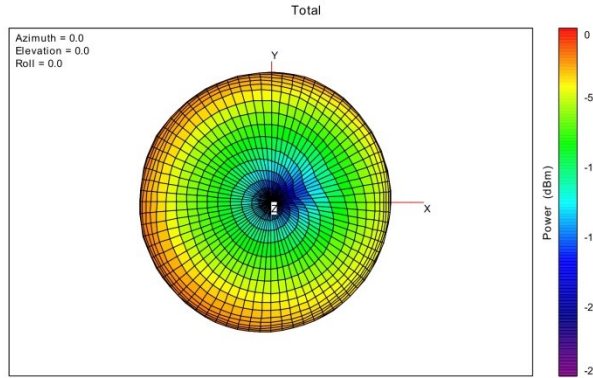

OTA Test Data Report

3D Pattern:

Free Space in 2400MHz

OTA Test Data Report

Free Space in 2440MHz

OTA Test Data Report

Free Space in 2480MHz