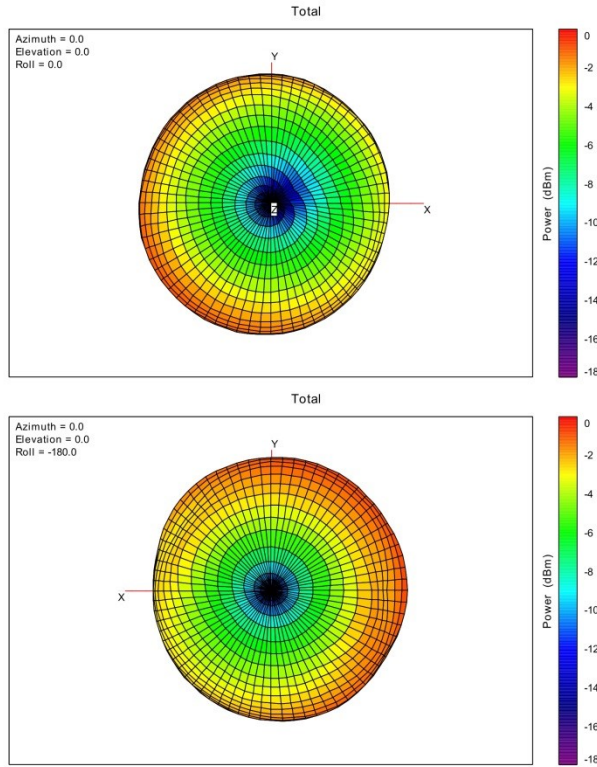

E2

Max: 0
Min: -50
Scale: 5/div

Free Space in 2400MHz

OTA Test Data Report

H

Max: 0
Min: -50
Scale: 5/div

E1

Max: 0
Min: -50
Scale: 5/div

E2

Max: 0
Min: -50
Scale: 5/div

Free Space in 2440MHz

OTA Test Data Report

H

E1

E2

Free Space in 2480MHz

OTA Test Data Report

3D Pattern:

Free Space in 2400MHz

OTA Test Data Report

Free Space in 2440MHz

OTA Test Data Report

Free Space in 2480MHz