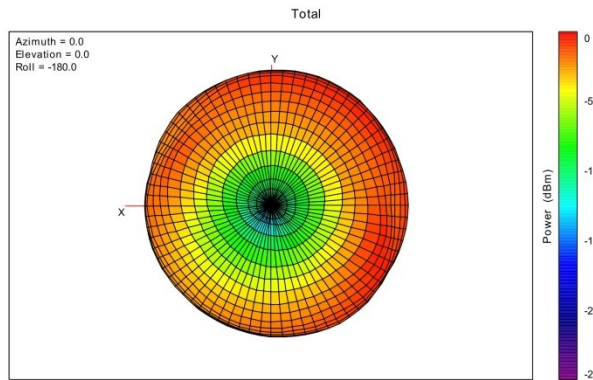

OTA Test Data Report

3D Pattern:

Free Space in 2400MHz

OTA Test Data Report

Free Space in 2440MHz

OTA Test Data Report

Free Space in 2480MHz