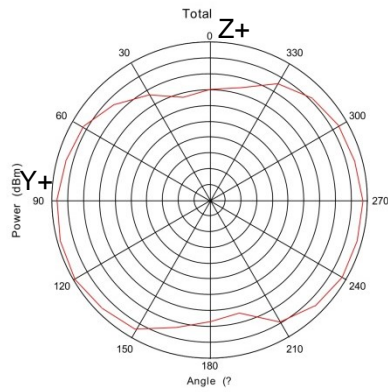

E2

Max: 0
Min: -50
Scale: 5/div

Free Space in 2440MHz

OTA Test Data Report

H

E1

E2

Free Space in 2480MHz

OTA Test Data Report

3D Pattern:

Free Space in 2400MHz

OTA Test Data Report

Free Space in 2440MHz

OTA Test Data Report

Free Space in 2480MHz