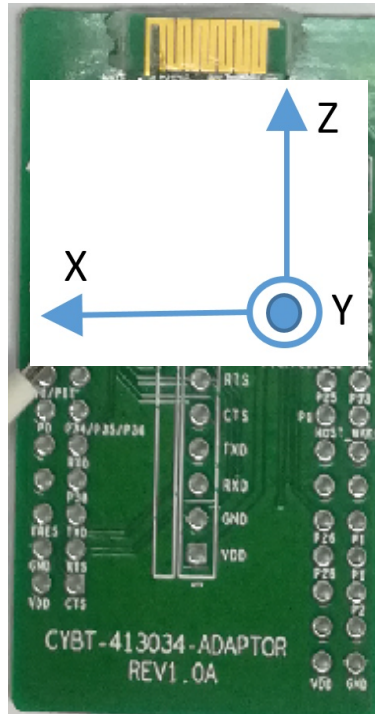

4. Photographs of Test Configuration