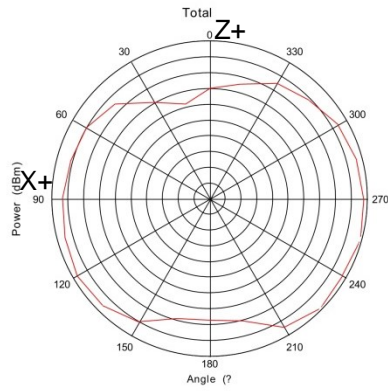

E2

Max: 0
Min: -50
Scale: 5/div

Free Space in 2440MHz

OTA Test Data Report

H

E1

E2

Free Space in 2480MHz

OTA Test Data Report

3D Pattern:

Free Space in 2400MHz

OTA Test Data Report

Free Space in 2440MHz

OTA Test Data Report

Free Space in 2480MHz