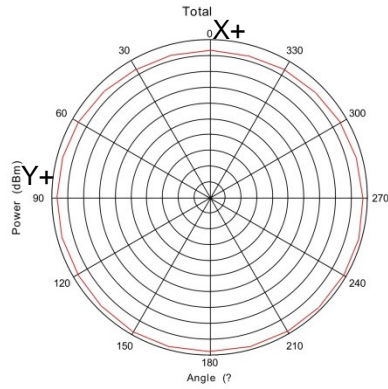

E2

Max: 0
Min: -50
Scale: 5/div

Free Space in 2440MHz

OTA Test Data Report

H

E1

E2

Free Space in 2480MHz

OTA Test Data Report

3D Pattern:

Free Space in 2400MHz

OTA Test Data Report

Free Space in 2440MHz

OTA Test Data Report

Free Space in 2480MHz