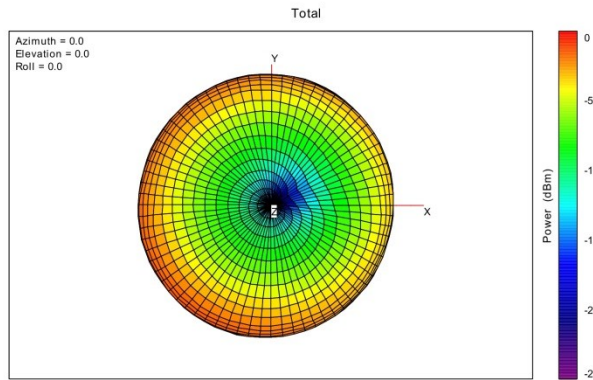

OTA Test Data Report

3D Pattern:

Free Space in 2400MHz

OTA Test Data Report

Free Space in 2440MHz

OTA Test Data Report

Free Space in 2480MHz