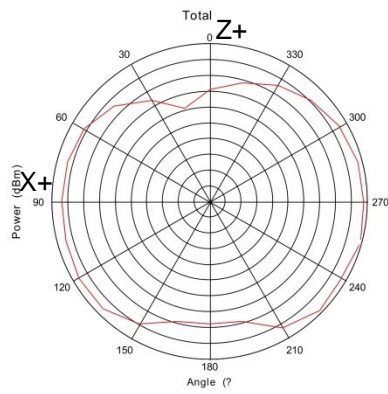

4. Photographs of Test Configuration

Fig. 4-1 Free Space

5. Plots

2D Pattern:

H

Max: 0
Min: -50
Scale: 5/div

E1

Max: 0
Min: -50
Scale: 5/div

E2

Max: 0
Min: -50
Scale: 5/div

Free Space in 2400MHz

OTA Test Data Report

H

Max: 0
Min: -50
Scale: 5/div

E1

Max: 0
Min: -50
Scale: 5/div

OTA Test Data Report

3D Pattern:

Free Space in 2400MHz

OTA Test Data Report

Free Space in 2440MHz

OTA Test Data Report

Free Space in 2480MHz