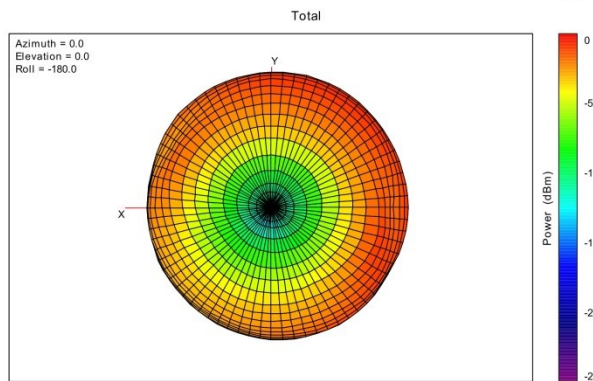

OTA Test Data Report

3D Pattern:

Free Space in 2400MHz

OTA Test Data Report

Free Space in 2440MHz

OTA Test Data Report

Free Space in 2480MHz