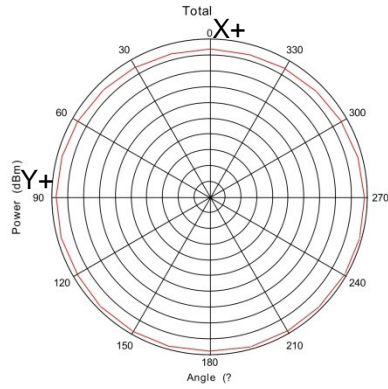

4. Photographs of Test Configuration

Fig. 4-1 Free Space

5. Plots

2D Pattern:

H

Max: 0
Min: -50
Scale: 5/div

E1

Max: 0
Min: -50
Scale: 5/div

E2

Max: 0
Min: -50
Scale: 5/div

Free Space in 2400MHz

OTA Test Data Report

H

Max: 0
Min: -50
Scale: 5/div

E1

Max: 0
Min: -50
Scale: 5/div

E2

Max: 0
Min: -50
Scale: 5/div

Free Space in 2440MHz

OTA Test Data Report

H

E1

E2

Free Space in 2480MHz

OTA Test Data Report

3D Pattern:

Free Space in 2400MHz

OTA Test Data Report

Free Space in 2440MHz

OTA Test Data Report

Free Space in 2480MHz