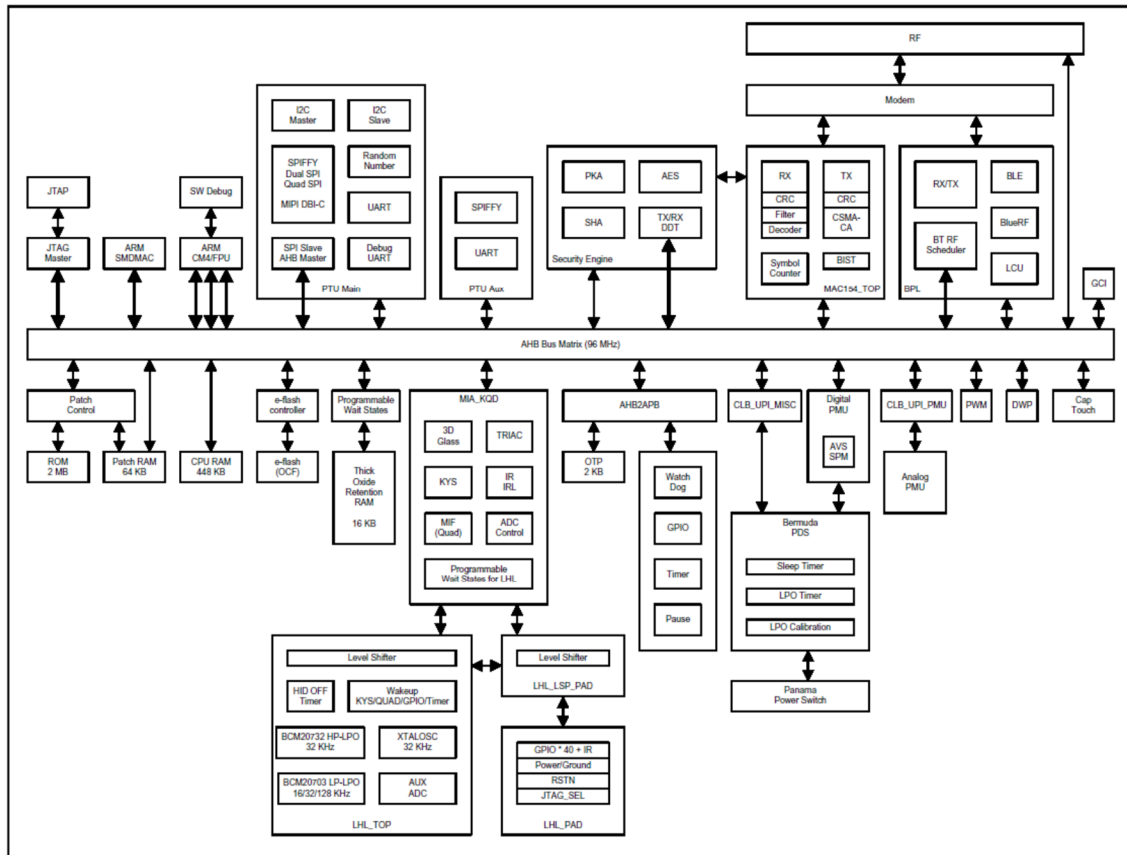

CYBLE-413136-01 Overall Block Diagram

Figure 1. Functional Block Diagram

CYW20719 B0 details is as below:

CYBLE-413149-01 Overall Block Diagram

CYW20719 B0 details is as below:

CYBLE-473142-01 Overall Block Diagram

CYW20719 B1 details is as below:

CYBLE-473148-01 Overall Block Diagram

CYW20719 B1 details is as below: