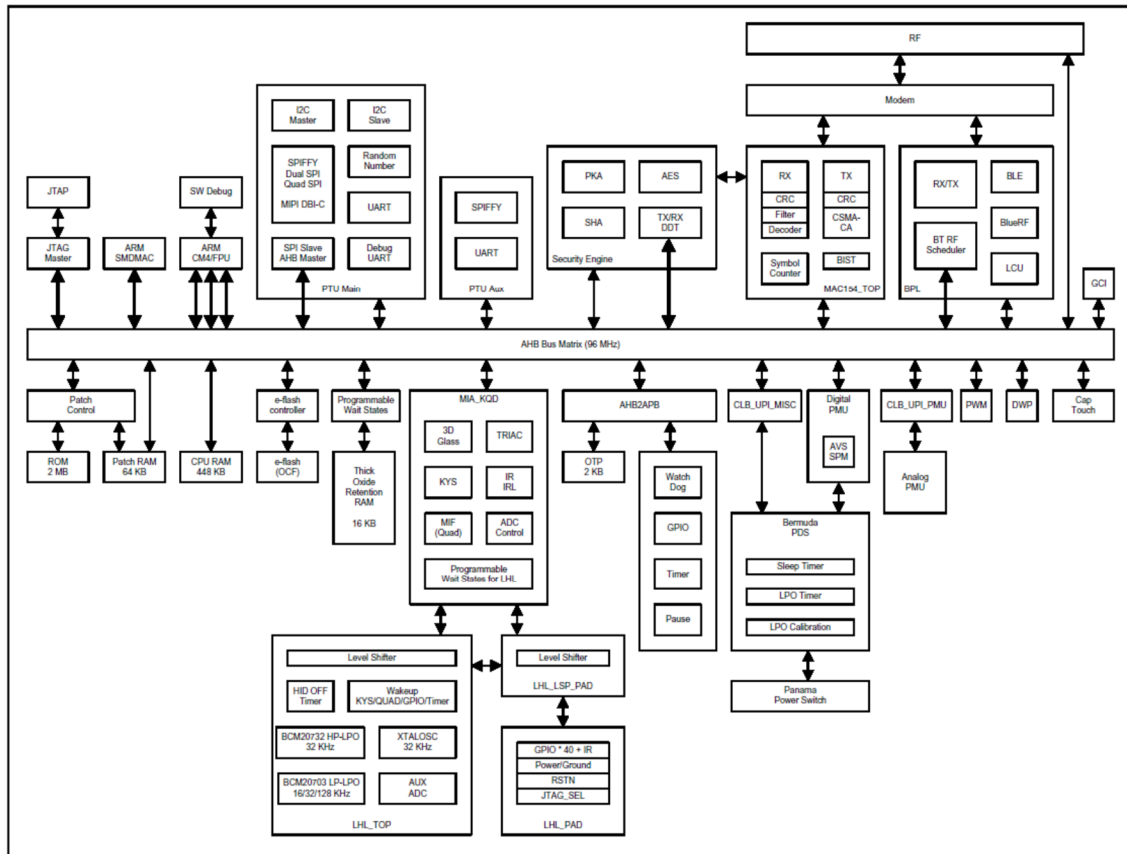

CYBLE-413136-01 Overall Block Diagram

Figure 1. Functional Block Diagram

CYW20719 B0 details is as below:

CYBLE-413149-01 Overall Block Diagram

CYW20719 B0 details is as below:

CYBLE-473142-01 Overall Block Diagram

CYW20719 B1 details is as below:

CYBLE-473148-01 Overall Block Diagram

CYW20719 B1 details is as below: