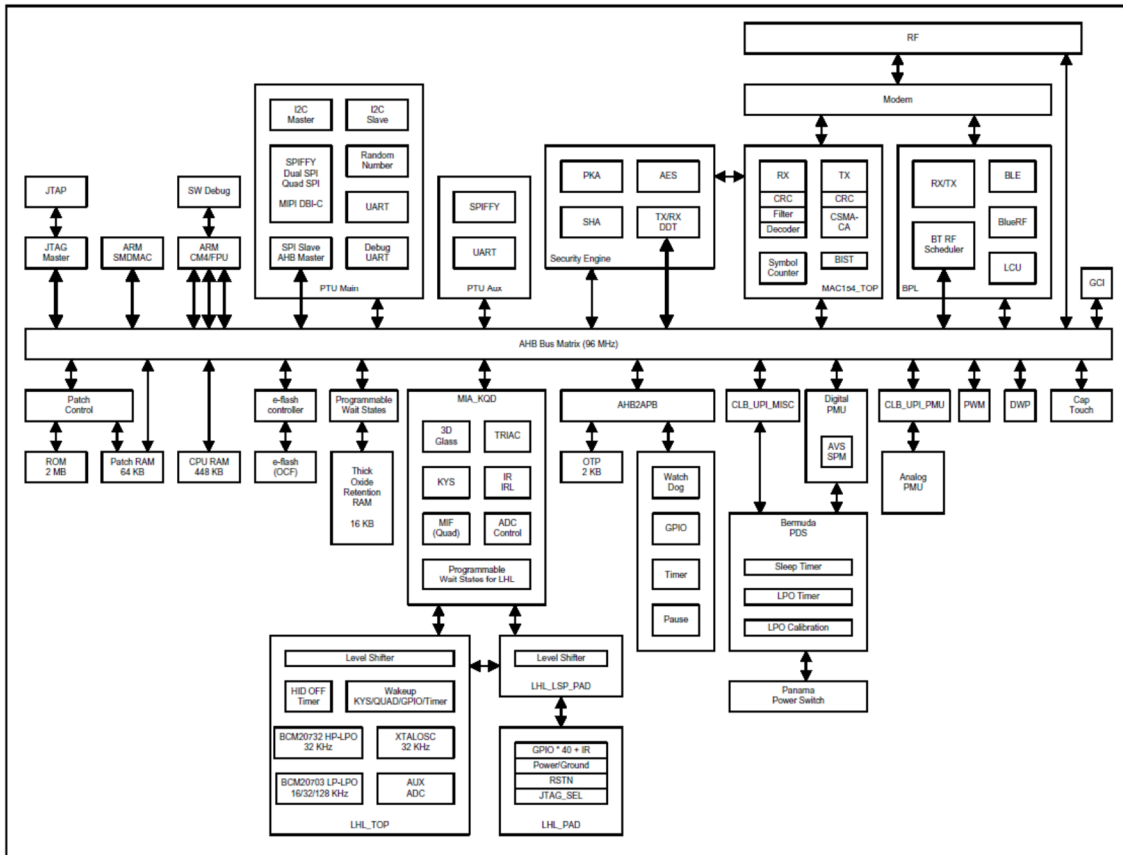

CYBLE-413136-01 Overall Block Diagram

Figure 1. Functional Block Diagram

CYW20719 B0 details is as below:

CYBLE-413149-01 Overall Block Diagram

CYW20719 B0 details is as below:

CYBLE-473142-01 Overall Block Diagram

CYW20719 B1 details is as below:

CYBLE-473148-01 Overall Block Diagram

CYW20719 B1 details is as below: